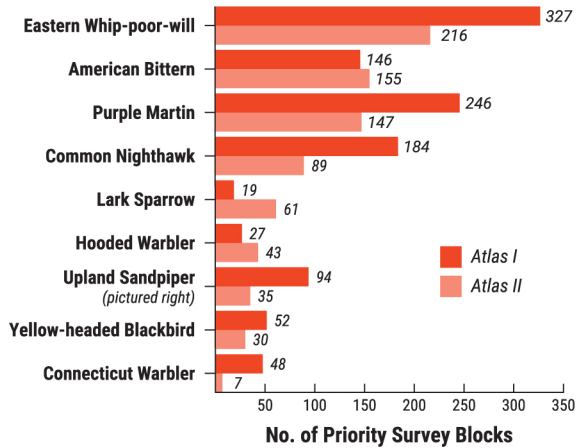

12 NEW SPECIES CONFIRMED BREEDING IN WISCONSIN*

- King Rail
- Canvasback
- Bufflehead
- Whooping Crane
- Mississippi Kite (pictured)
- Eurasian Collared-Dove
- White-eyed Vireo
- Great Tit
- Kirtland's Warbler
- Yellow-throated Warbler
- Blue Grosbeak
- European Goldfinch

*Not confirmed during Atlas I

HAVE YOU SEEN THESE SPECIES?

If you have seen or heard these species of concern in June and July, help us out by reporting them!

AFTER THREE SEASONS, HERE ARE THE NUMBERS

1,540
VOLUNTEERS