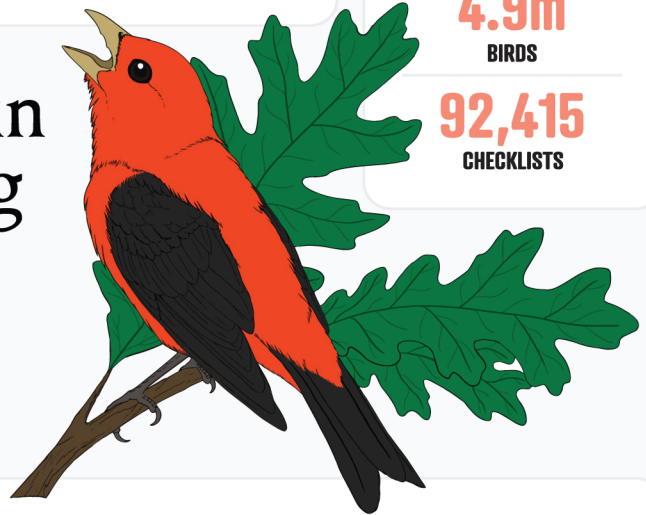

12 NEW SPECIES CONFIRMED BREEDING IN WISCONSIN*

- King Rail
- Canvasback
- Bufflehead
- Whooping Crane
- Mississippi Kite (pictured)
- Eurasian Collared-Dove
- White-eyed Vireo
- Great Tit
- Kirtland's Warbler
- Yellow-throated Warbler
- Blue Grosbeak
- European Goldfinch

*Not confirmed during Atlas I

HAVE YOU SEEN THESE SPECIES?

If you have seen or heard these species of concern in June and July, help us out by reporting them!

AFTER THREE SEASONS, HERE ARE THE NUMBERS

1,540
VOLUNTEERS

239
BIRD SPECIES

4.9m
BIRDS

92,415
CHECKLISTS

Wisconsin Breeding Bird Atlas II

wsobirds.org/atlas

AND THEN THERE WAS ONE

White-winged Crossbill is the only species confirmed as breeding in more than five blocks during Atlas I which has not been confirmed as nesting in the state this atlas. Crossbills roam in search of good cone crops, so they aren't present in the state in good numbers every year.

WE NEED YOUR HELP

There are still blocks in every area of the state that need coverage. Get involved by going to wsobirds.org/atlas.

TRUMPETER SWAN SUCCESS

The Trumpeter Swan was extirpated from the state by the late 1800s, but was reintroduced by the DNR in the late 1980s. Atlas II clearly shows a range increase beyond the remote northern and central Wisconsin lakes that were their stronghold during Atlas I.