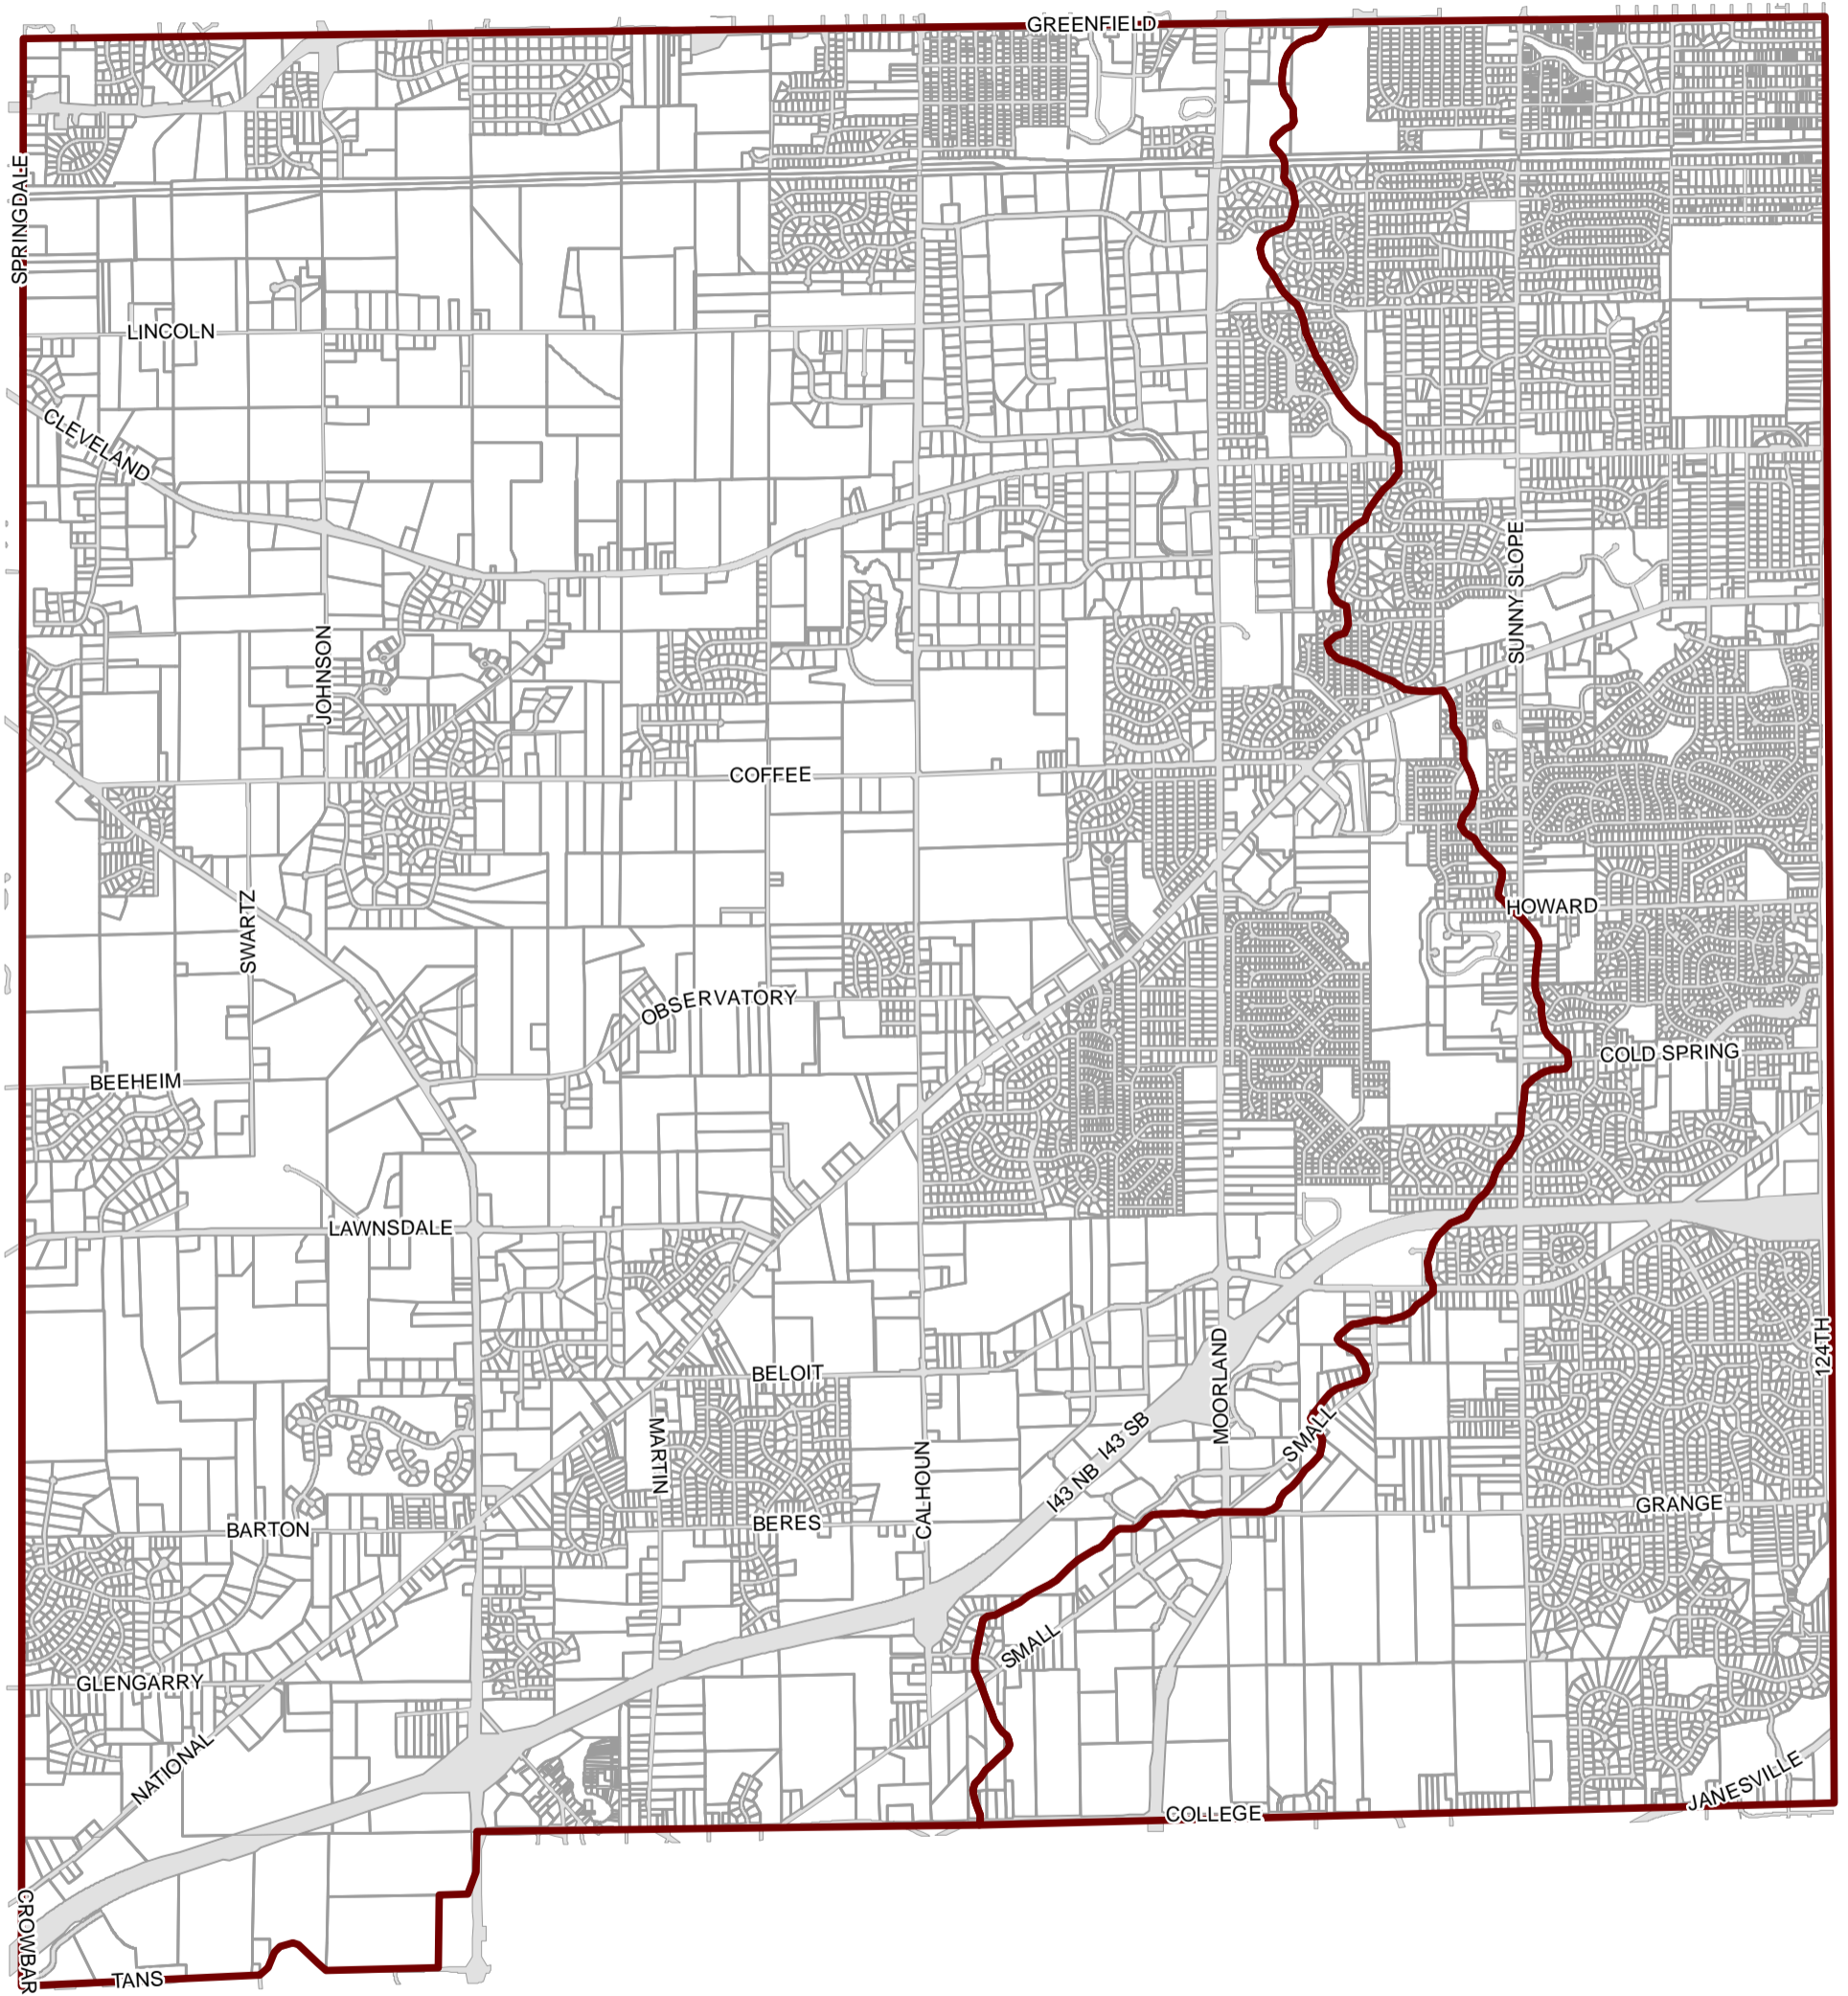

City of New Berlin

Lake Michigan and Mississippi River Basin Boundary

Basin Boundary (Subcontinental Divide)

Parcel Lines

Road Right of Way