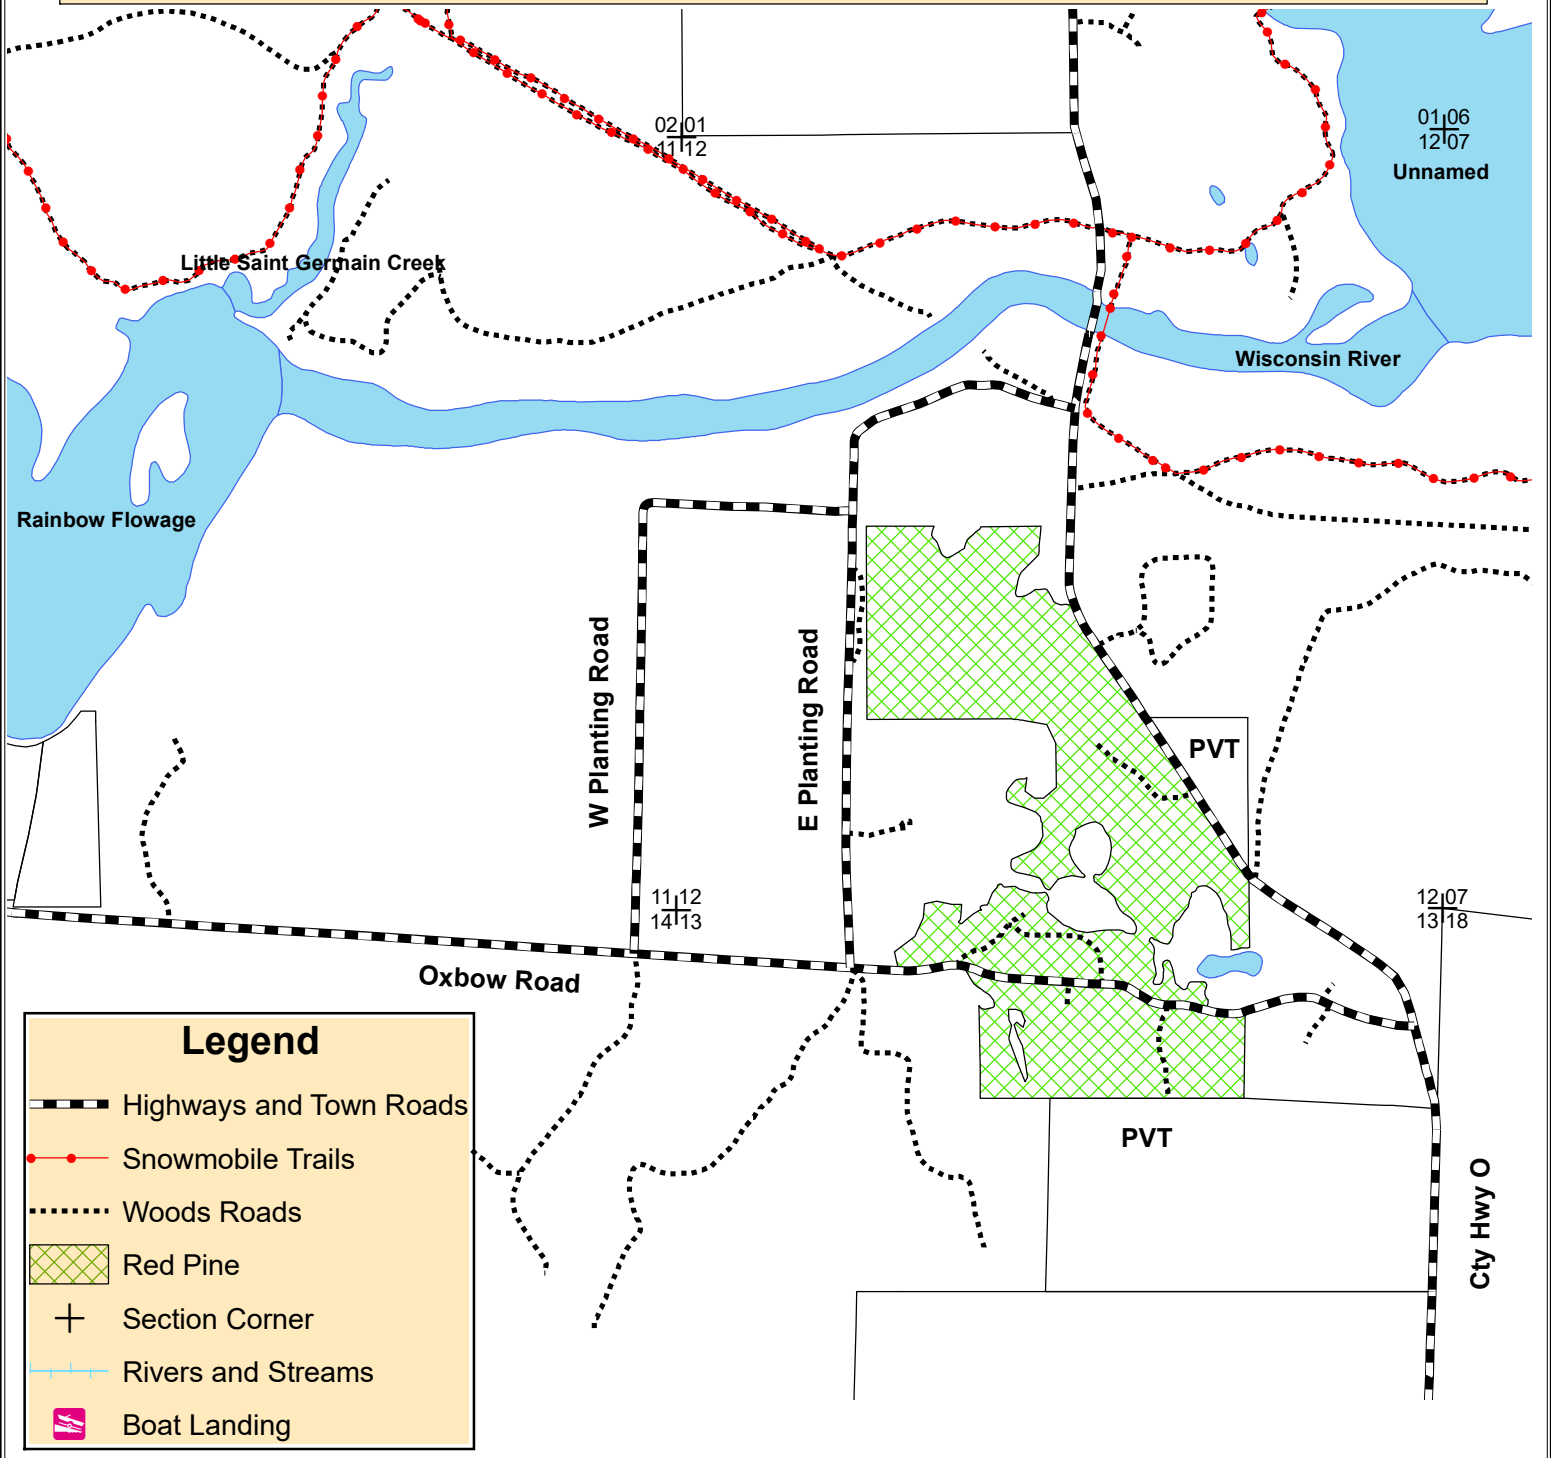

**Northern Highland State Forest
C53A Stand 3
Ox Planting Pine 124 Acres
Newbold T39N - R8E, Sections 12 & 13
NHAL - SF Master Plan Mgmt Area 6 - Oneida Sandy Plains - Forest Production**

Legend

- Highways and Town Roads
- Snowmobile Trails
- Woods Roads
- Red Pine
- Section Corner
- Rivers and Streams
- Boat Landing

Stand 3 (124Acres) is a 42 year old red pine stand that is ready for a thinning. The prescription will be a thinning following the standard order of removal to reduce stocking levels and promote the growth and vigor of remaining crop trees.

Biomass Restricted Soils - No whole tree harvesting

N
↑

Scale: 4" = 1 Mile

This map is not a survey of the actual boundary of any property this map depicts.

Map produced by Jon Leith, 2/23