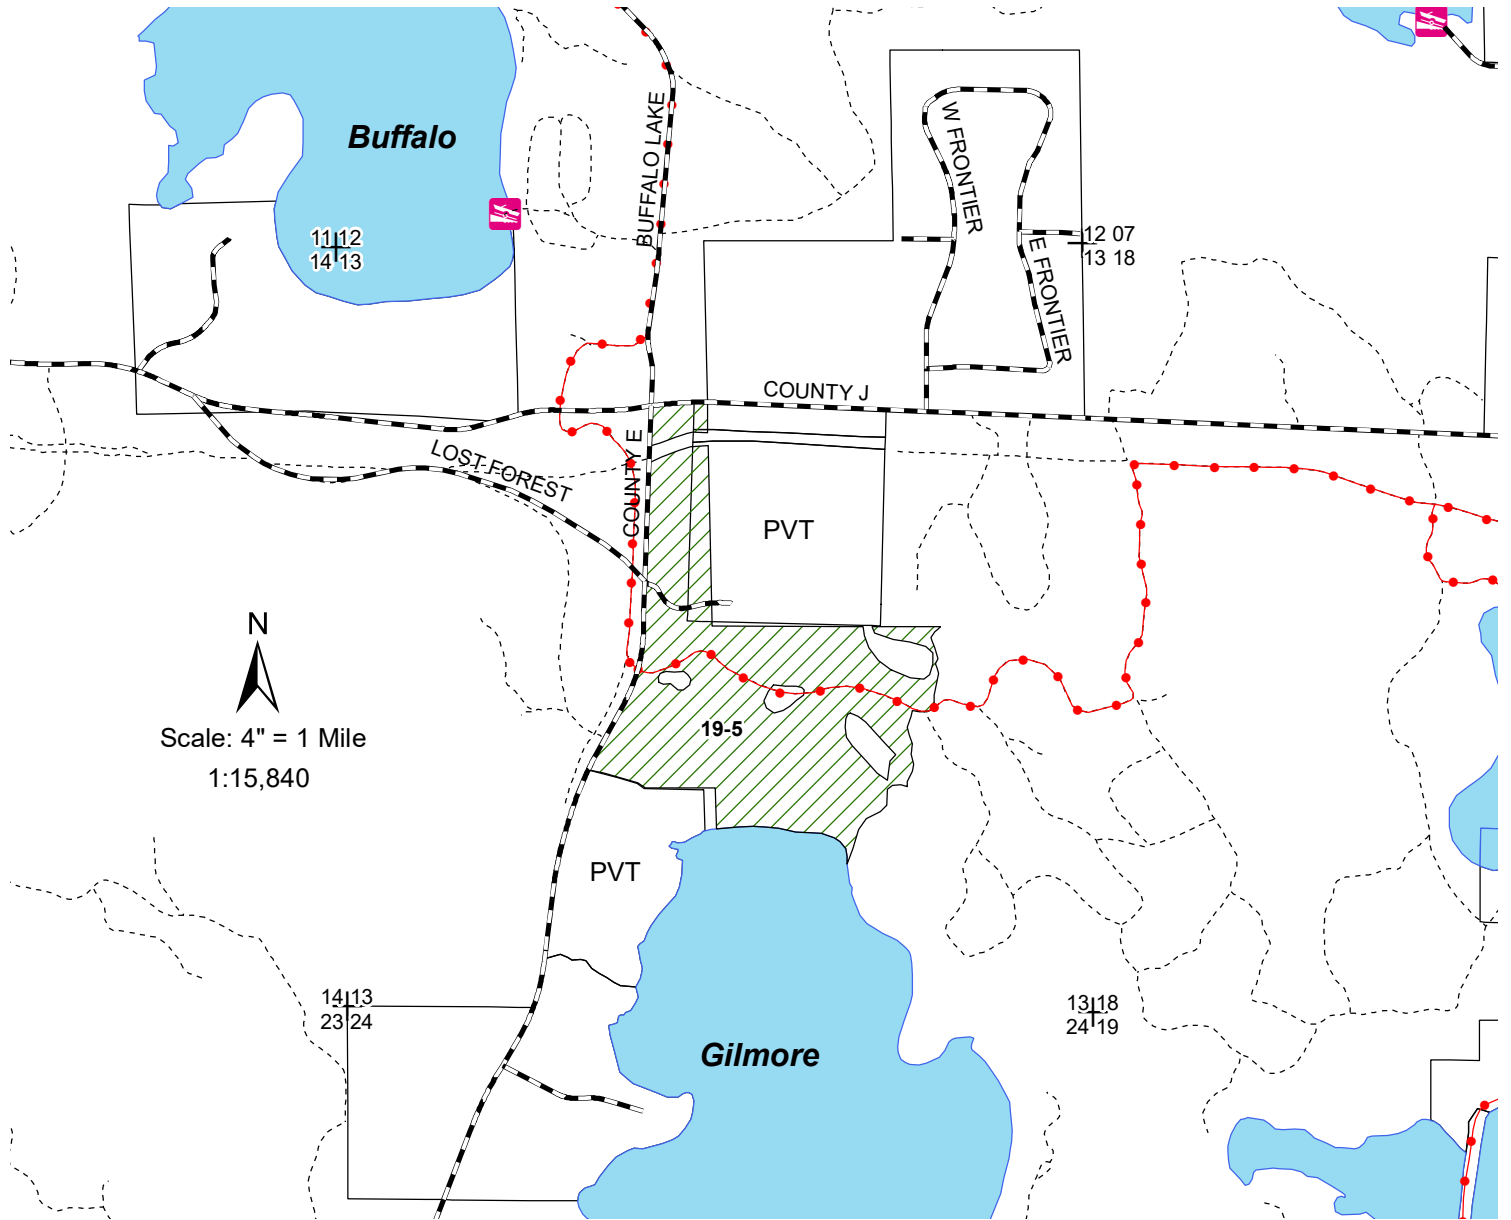

Northern Highland - American Legion State Forest
C19 Stand 5

Sweeney Smokestack 70 Acres

Town of Woodruff T39N, R7E, Section 13

NHAL - SF Master Plan Mgmt Area 5 - Big Arbor Vitae Loamy Hills - Forest Production

NHAL - SF Master Plan Mgmt Area 6 - Oneida Sandy Plains - Forest Production

Legend

- Town and County Roads
- Snowmobile Trails
- Section Corner
- Woods Roads
- Boat Landing
- C19 Stand 5
- Lakes

Area 5 - Big Arbor Vitae Loamy Hills - Forest Production

Area 6 - Oneida Sandy Plains - Forest Production

C19 Stand 5 (70 Acres) is a pole size red maple and aspen stand with an origin year of 1973. This stand is scheduled to be regenerated using a coppice with standards.