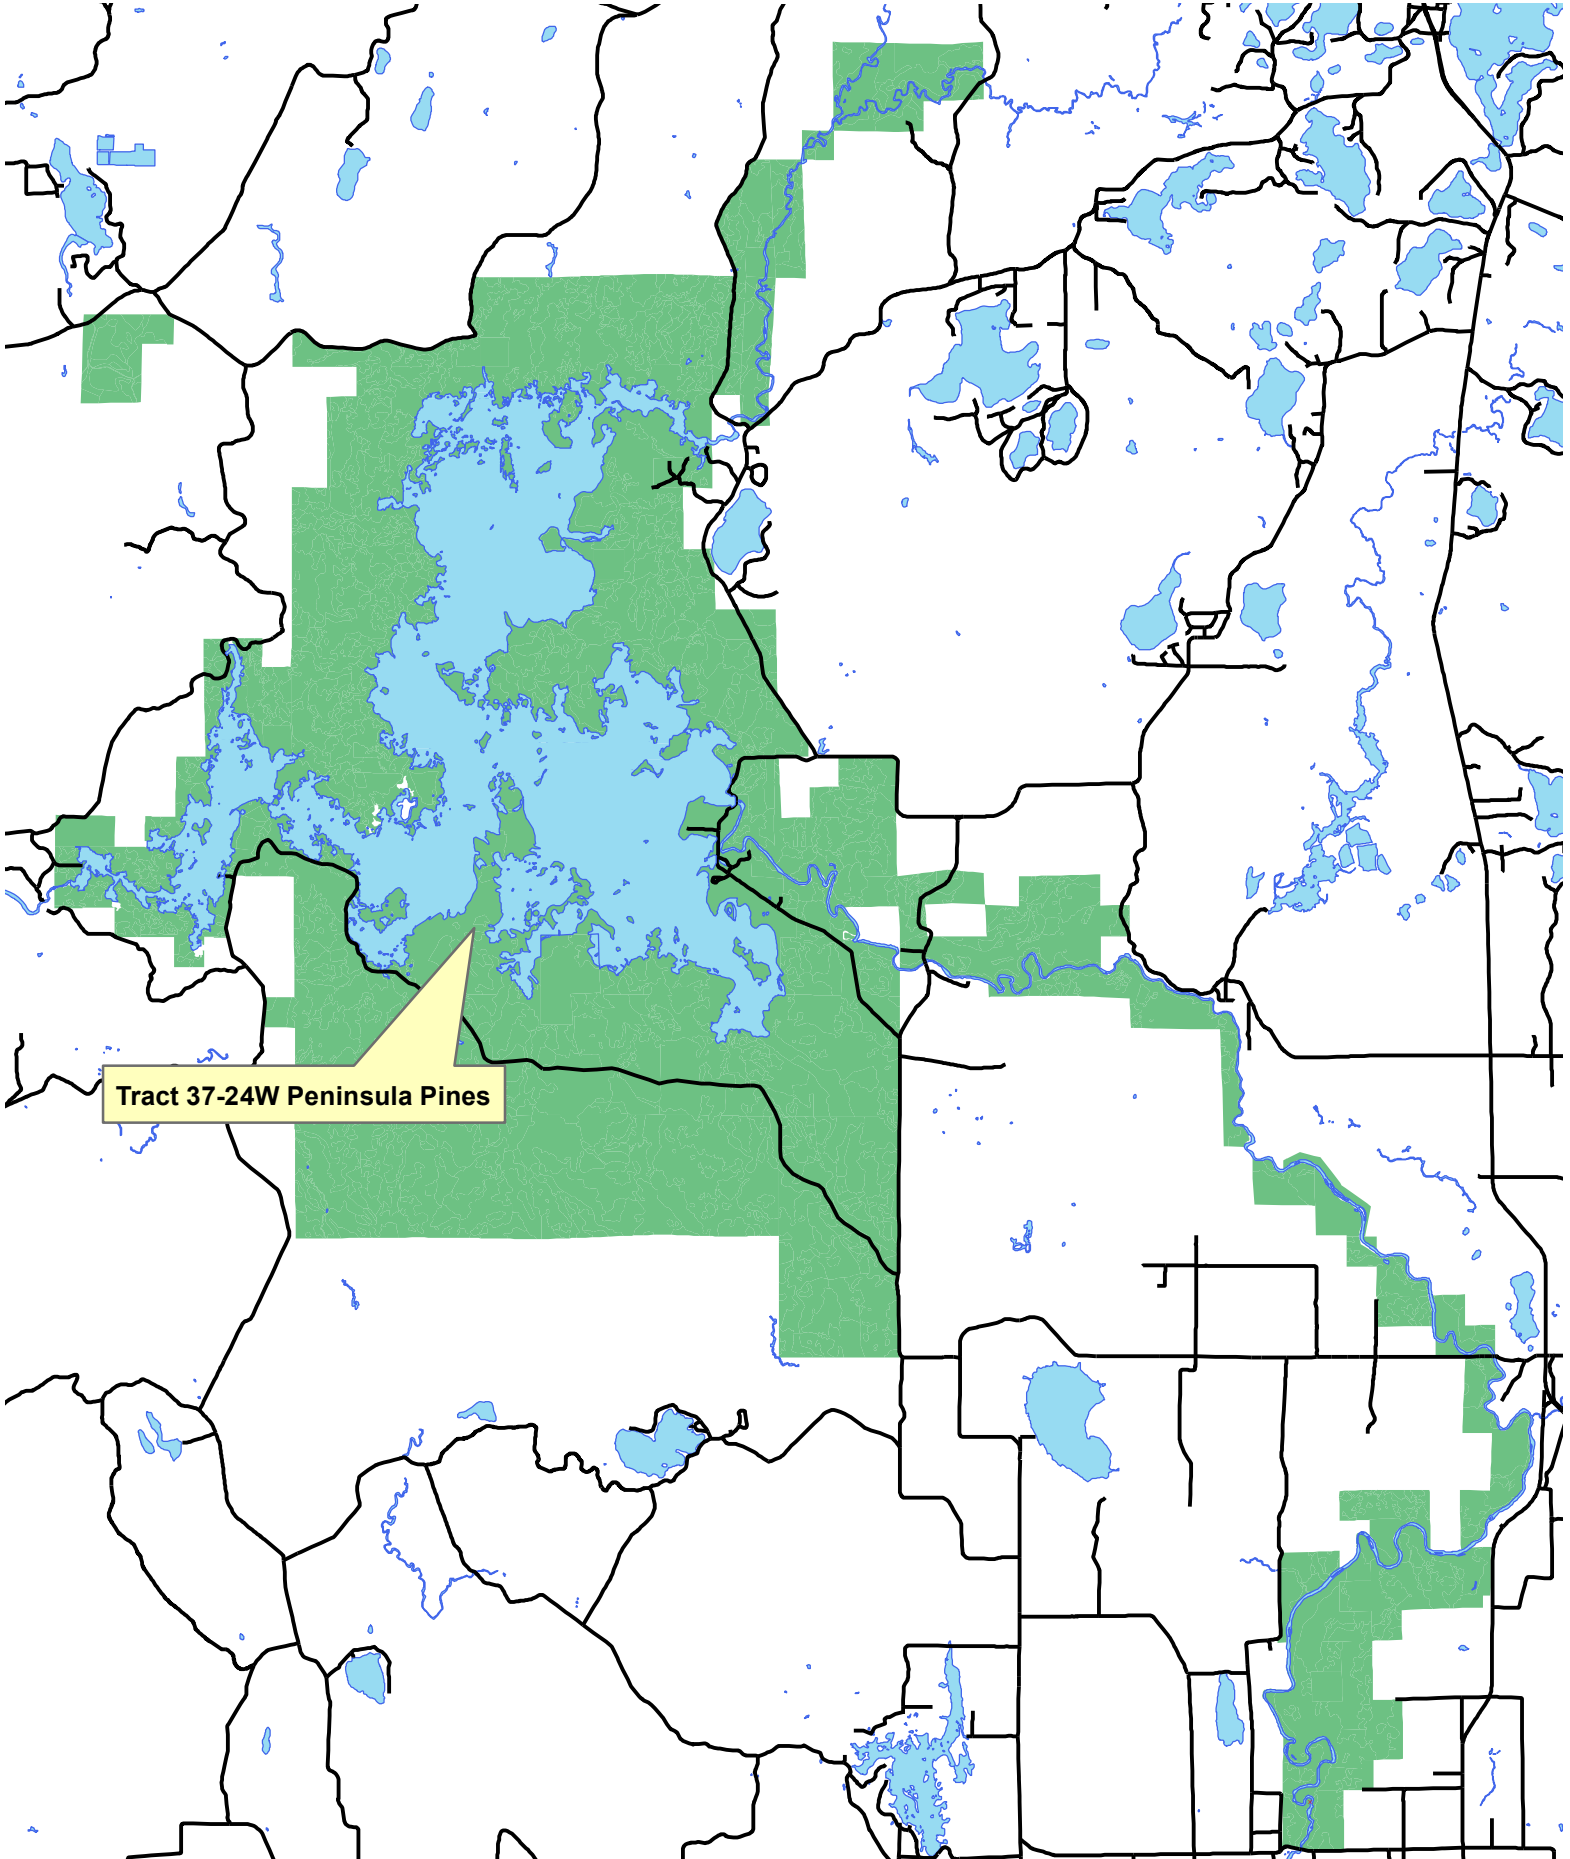

**Willow Flowage Scenic Waters Area
Spring 2024
Timber Sale Location Map**

Tract 37-24W Peninsula Pines