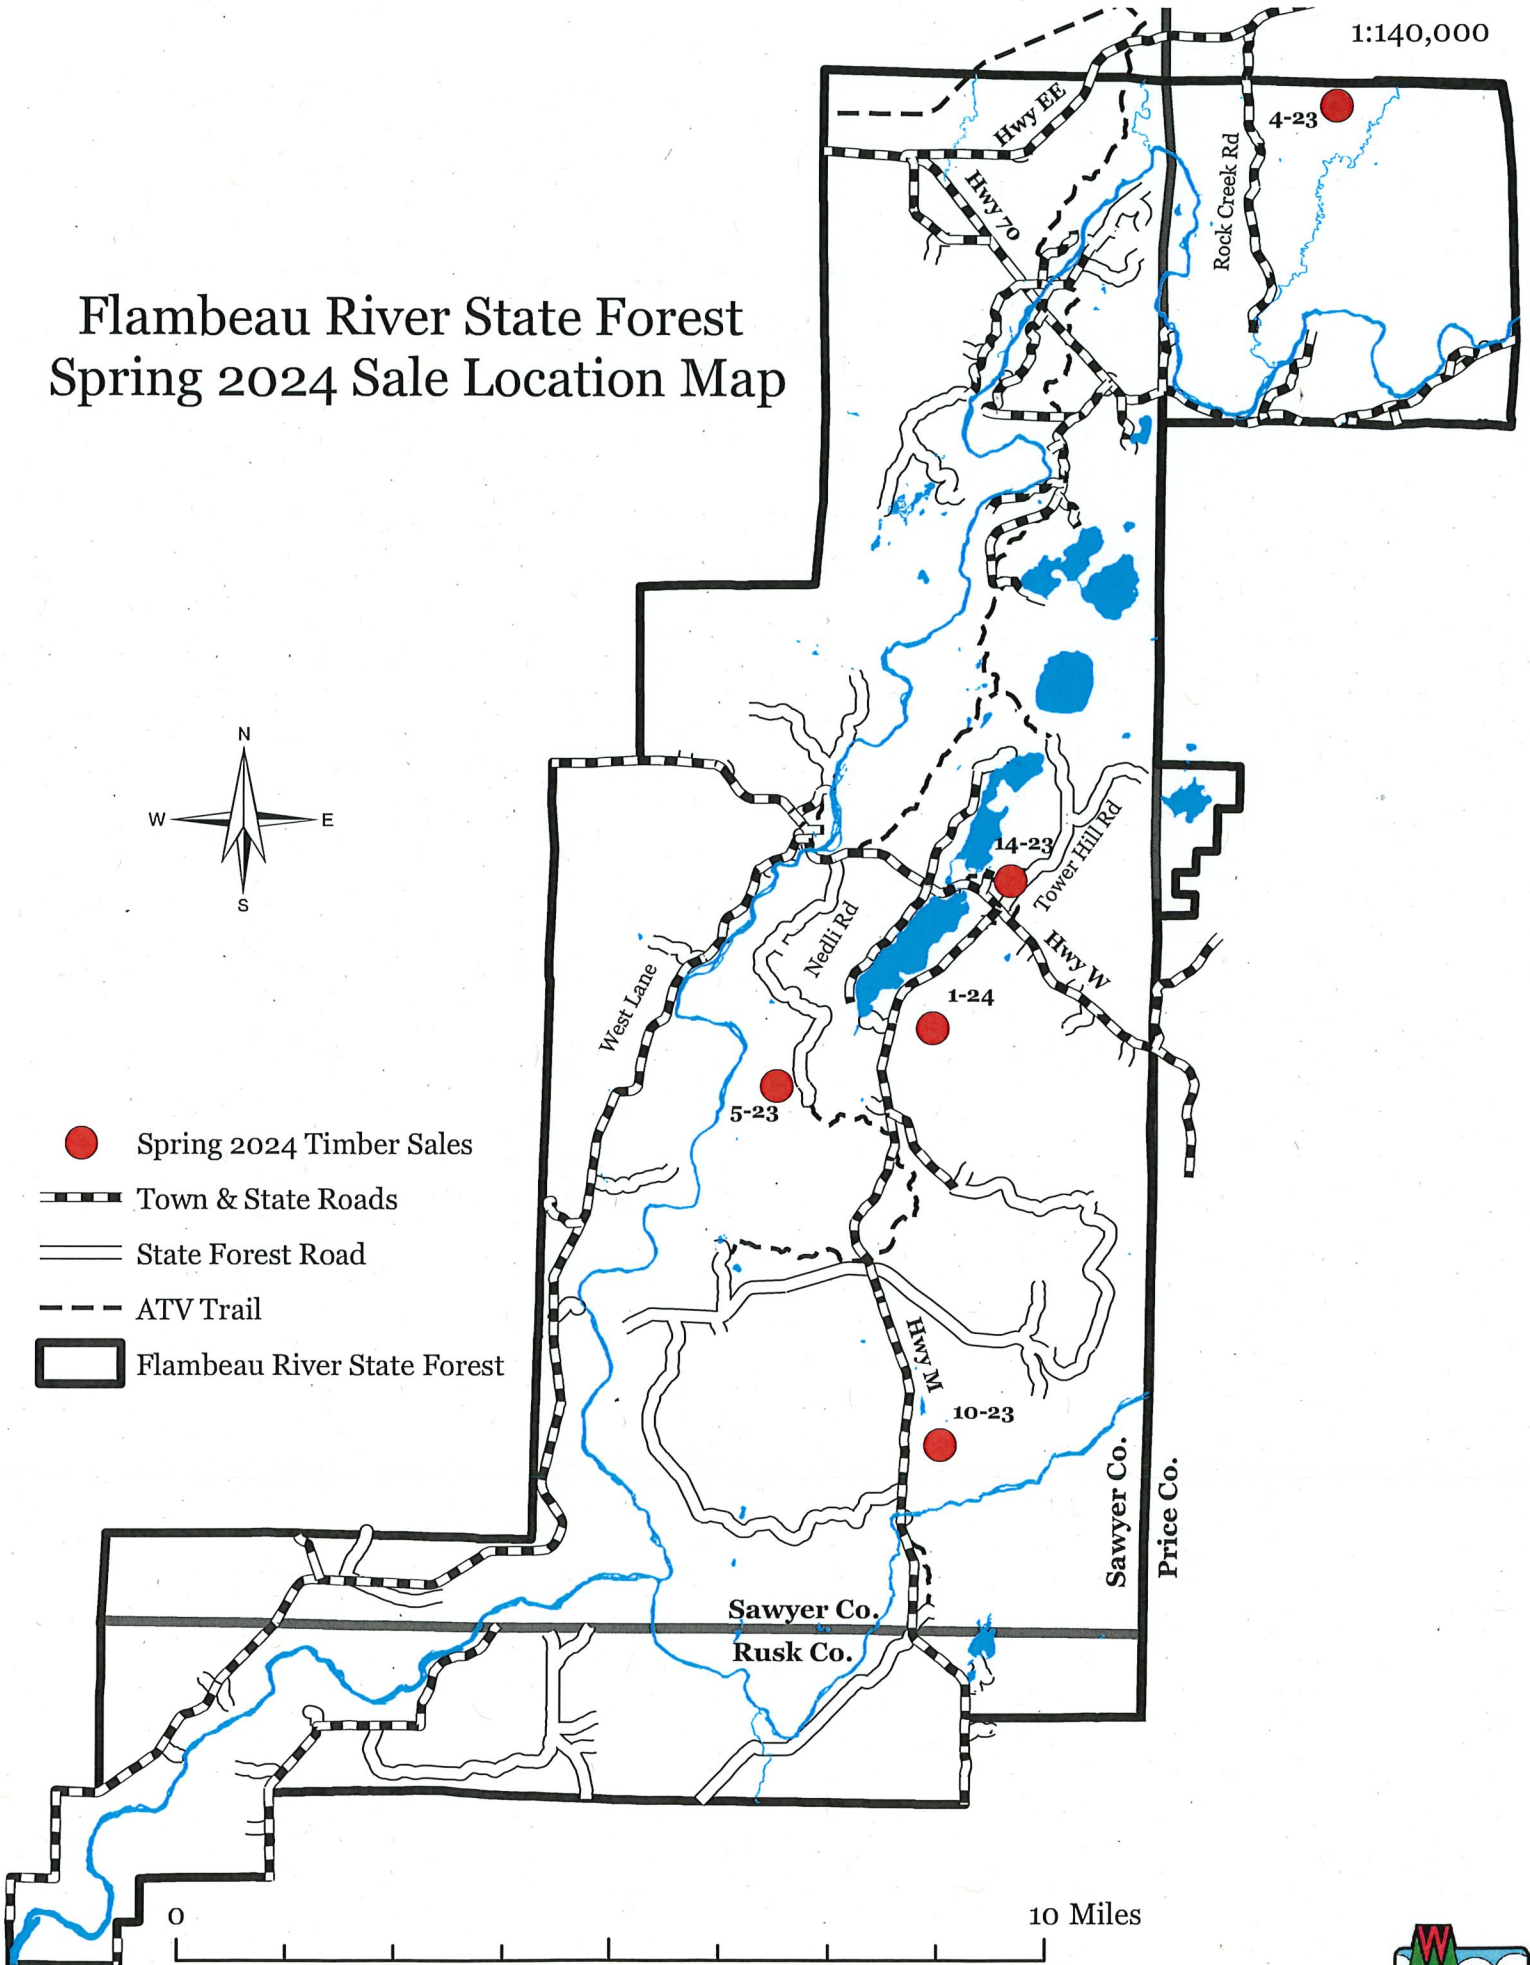

# Flambeau River State Forest Spring 2024 Sale Location Map

-  Spring 2024 Timber Sales
-  Town & State Roads
-  State Forest Road
-  ATV Trail
-  Flambeau River State Forest

This map is for informational purposes only and may not have been prepared for or be suitable for legal, engineering or surveying purposes. The user is solely responsible for verifying the accuracy of information before using for any purpose. By using this product for any purpose user agrees to be bound by all disclaimers found here: <https://dnr.wisconsin.gov/legal>.