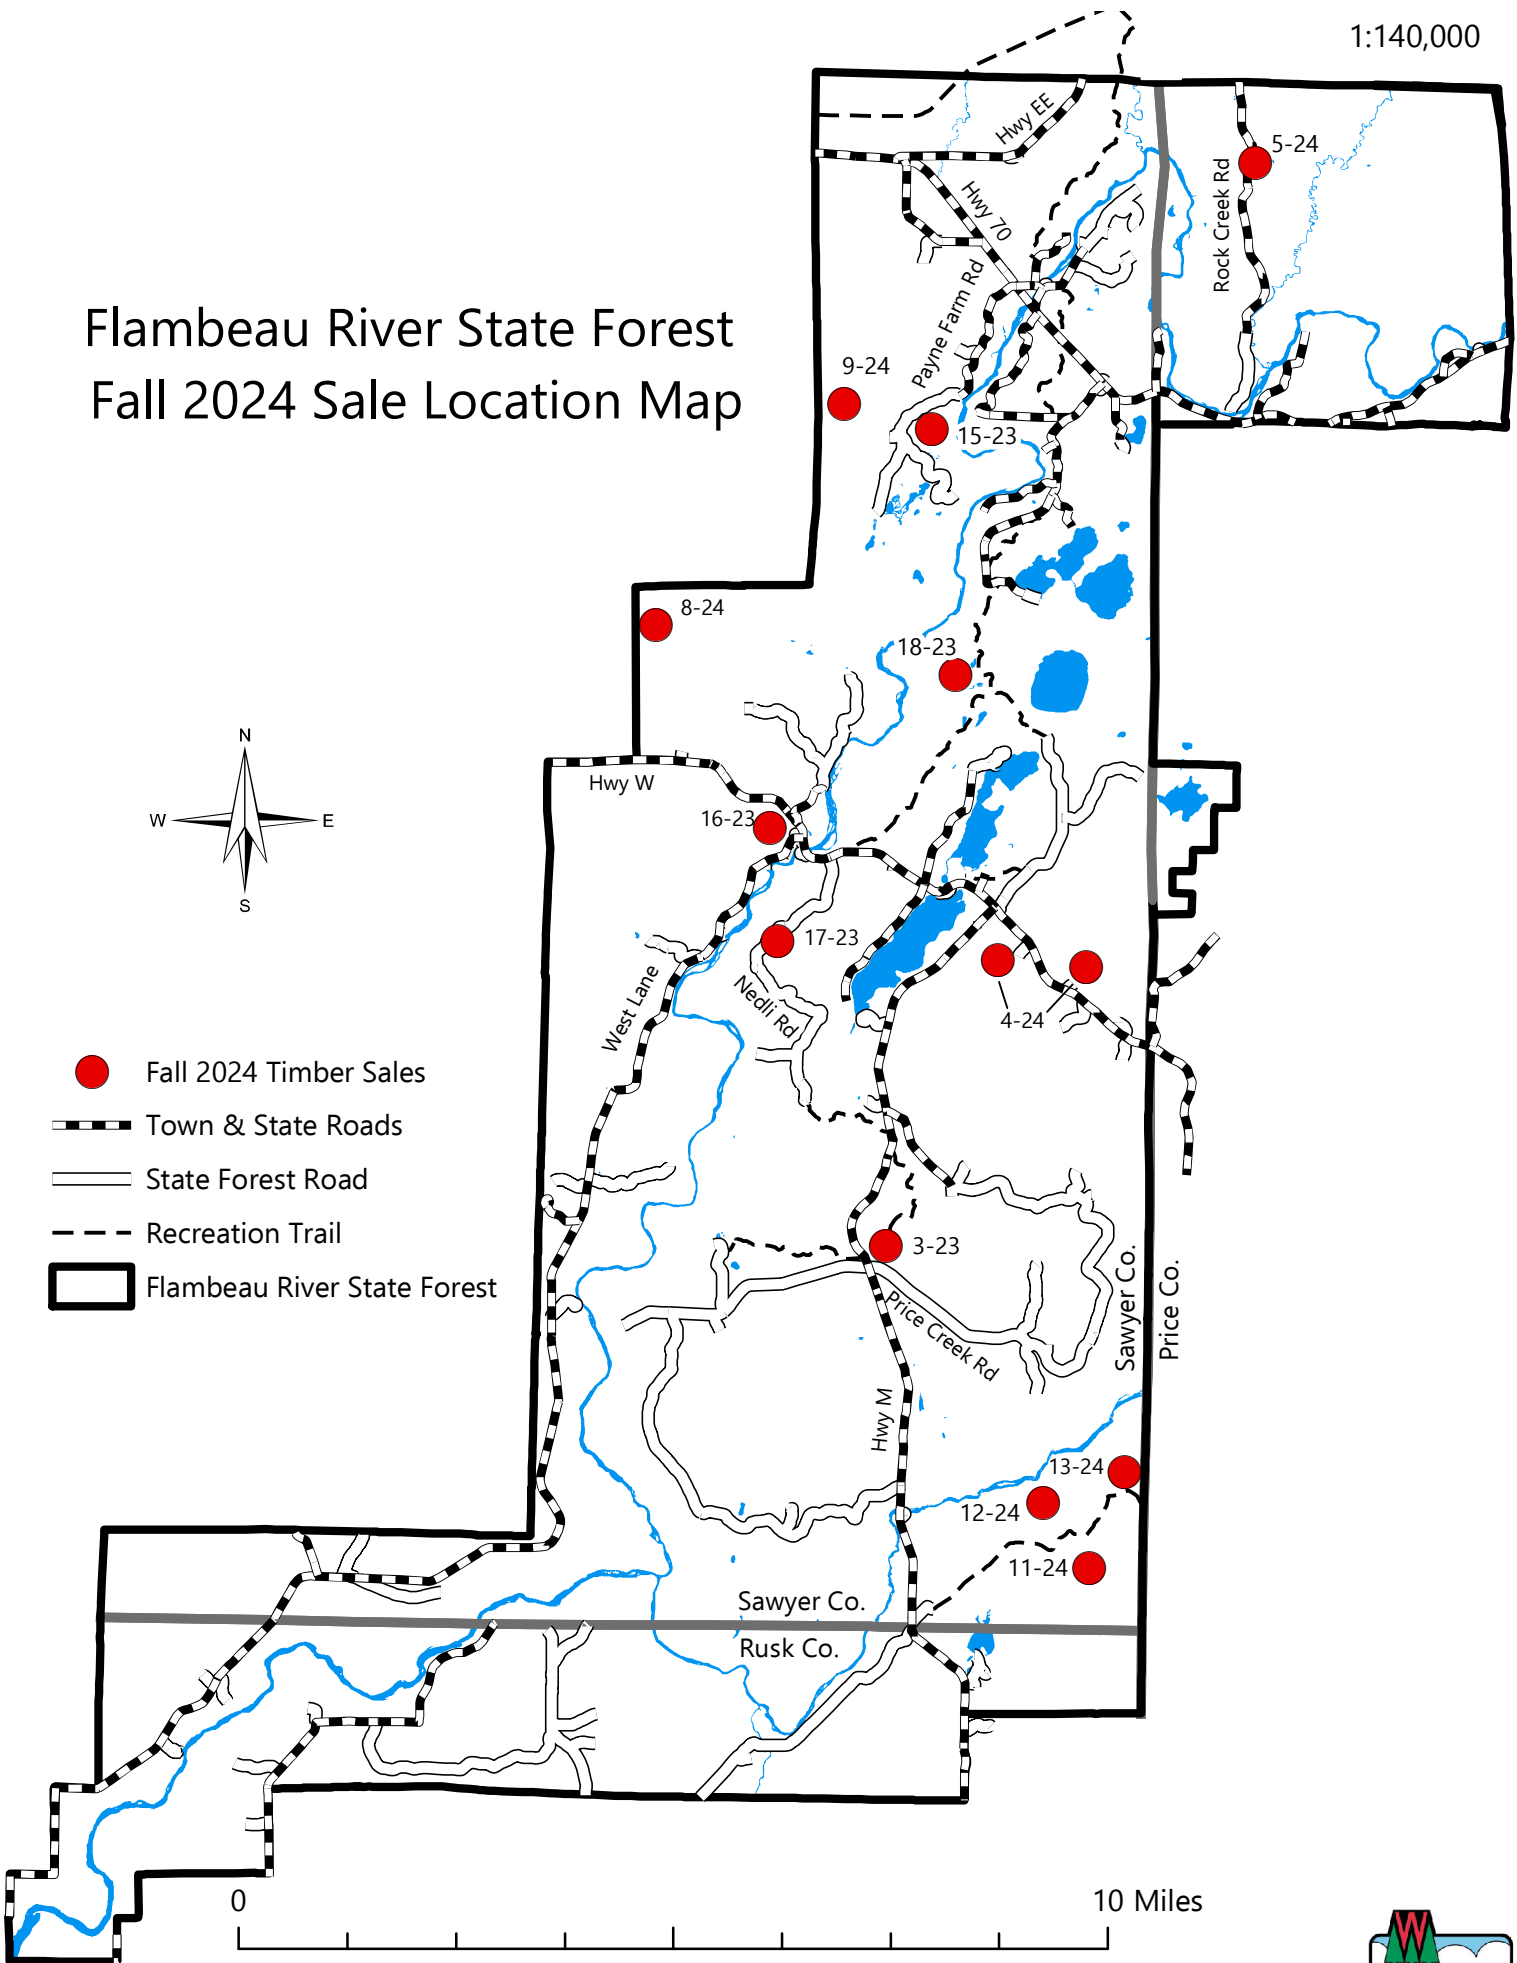

Flambeau River State Forest Fall 2024 Sale Location Map

- Fall 2024 Timber Sales
- Town & State Roads
- State Forest Road
- Recreation Trail
- Flambeau River State Forest

This map is for informational purposes only and may not have been prepared for or be suitable for legal, engineering or surveying purposes. The user is solely responsible for verifying the accuracy of information before using for any purpose. By using this product for any purpose user agrees to be bound by all disclaimers found here: <https://dnr.wisconsin.gov/legal>.