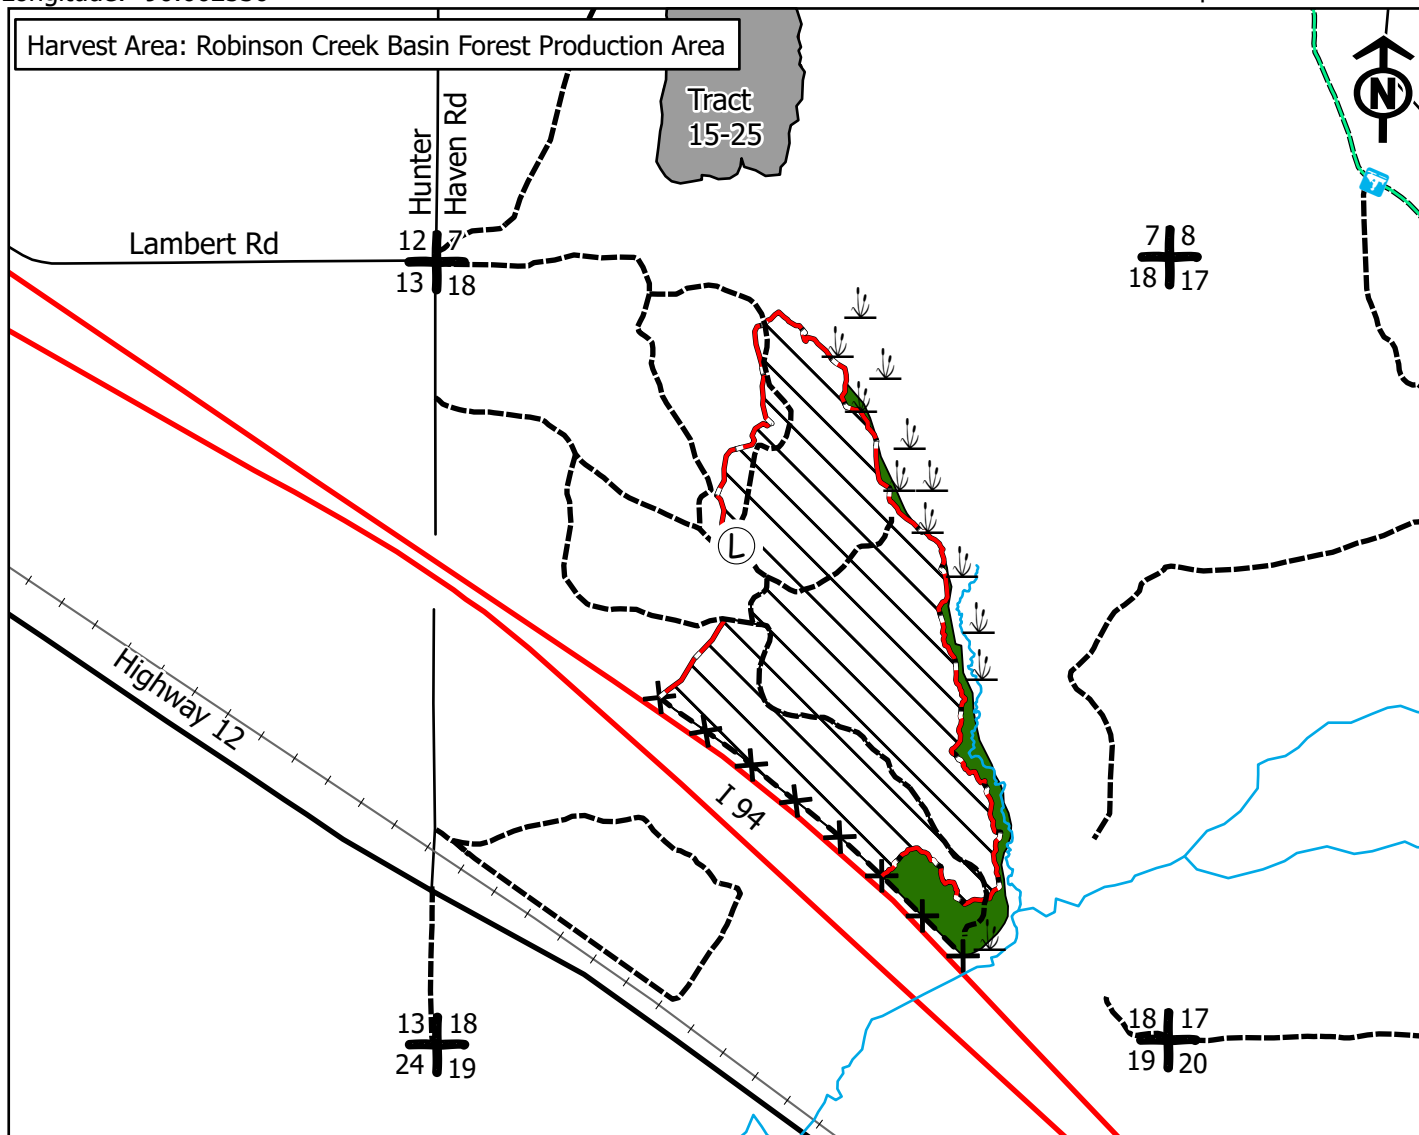

BLACK RIVER STATE FOREST
TIMBER SALE MAP
T20N-R2W Sec 18

Latitude: 44.210967
Longitude: -90.662536

TRACT # 14-25 Everything But The Kitchen Sink

Sale Size: 102 acres
Map Scale 1" = 1/4 mile

This sale will require stump treatment for HRD unless harvesting occurs between December 1 and March 31! Approximately 40% of the sale will require dry or frozen conditions.

 102 Acre White Pine Regeneration Harvest: Cut all trees 5" DBH and larger EXCEPT trees marked with purple paint.

 RMZ/ Green Tree Retention (12 acres)

 Woods Road

 Fence

 Red Paint Line

 Stream

 Section Corners

 Landing

 Wetland

 Railroad