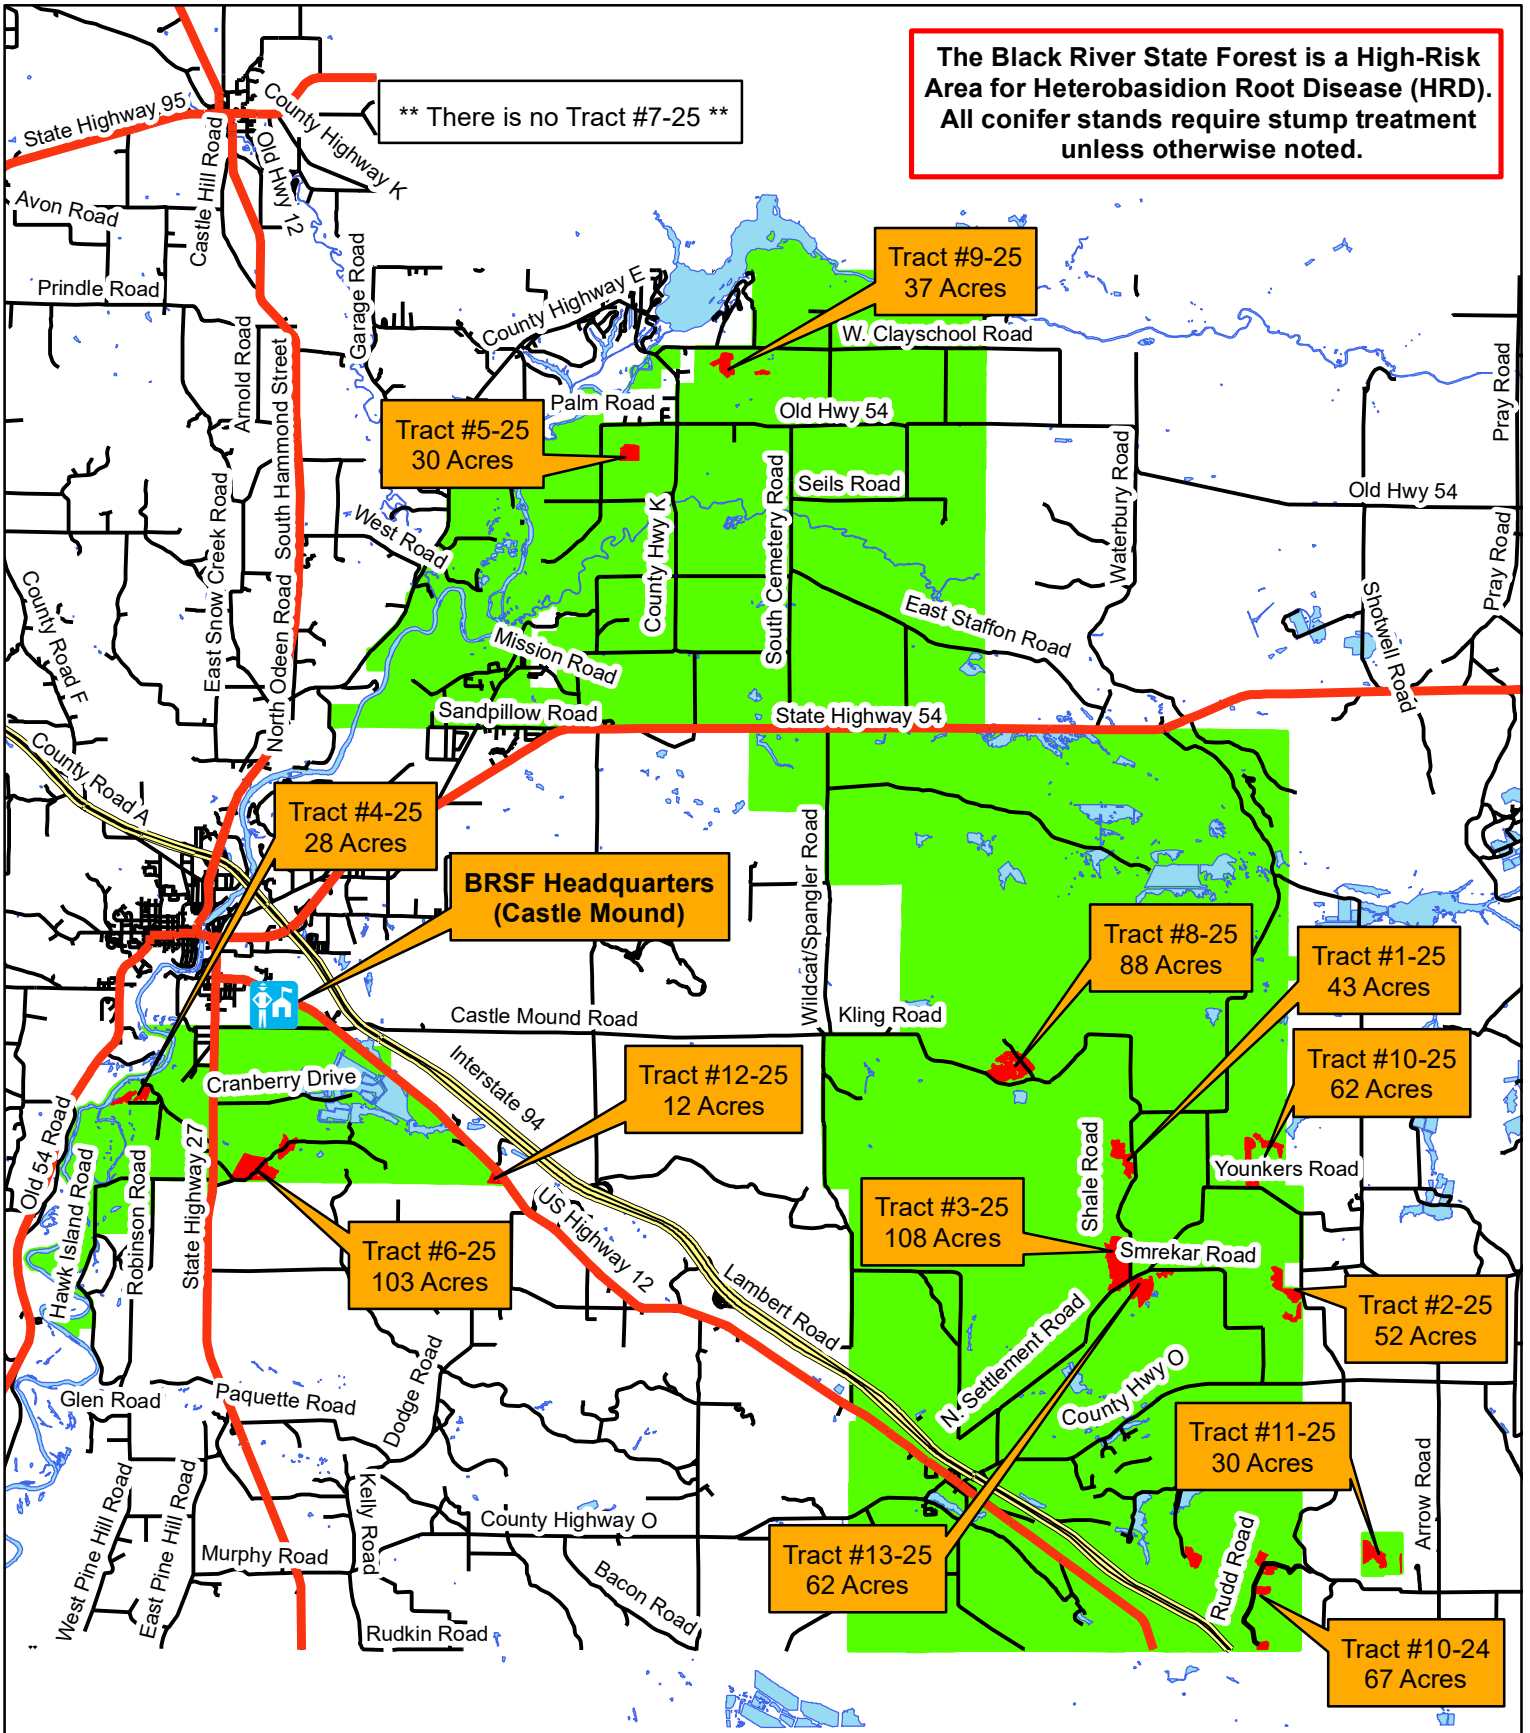

Black River State Forest Fall 2024 Timber Sale Location Map

The Black River State Forest is a High-Risk Area for Heterobasidion Root Disease (HRD). All conifer stands require stump treatment unless otherwise noted.

** There is no Tract #7-25 **

This map is for informational purposes only and may not have been prepared for or be suitable for legal, engineering or surveying purposes. The user is solely responsible for verifying the accuracy of information before using for any purpose. By using this product for any purpose user agrees to be bound by all disclaimers found here: <https://dnr.wisconsin.gov/legal>.