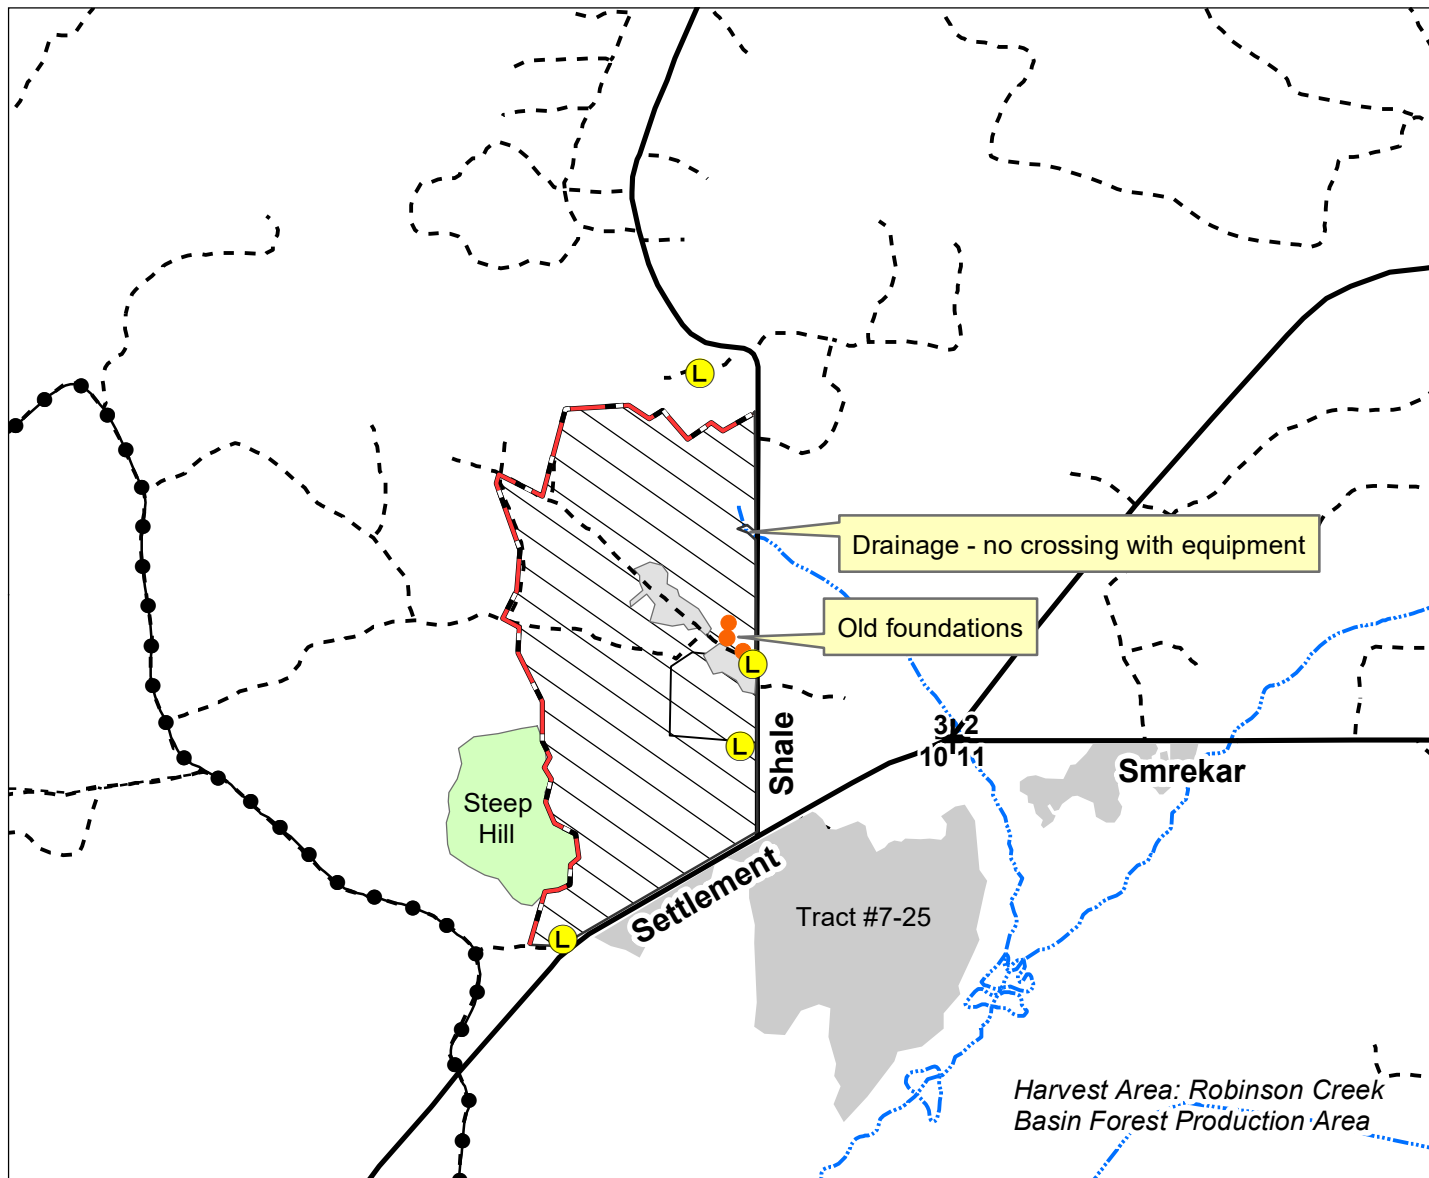

BLACK RIVER STATE FOREST  
 TIMBER SALE MAP  
 T20N-R2W Sec 3, 10  
 TRACT #3-25 Crossroad Clearcut

Sale Size: 108 acres  
 Map Scale: 1" = 1/4 mile

**All parts of the sale require HRD treatment of pine stumps unless cut between Dec. 1 and March 31.**

 Pine Seed Tree: Harvest all trees >5" except oaks, snags and 10-12 large crowned trees per acre (about 1 every 60 feet). Majority of area had storm damage in summer 2023. Gray areas inside sale were mostly cleared during salvage operations. Limit damage to understory as much as possible. 108 acres

- Woods Road
- ⊕ Section Corners
- Ⓛ Existing Landing
- ▬ Red Paint Line
- ATV/Snowmo Trail

This map is for informational purposes only and may not have been prepared for or be suitable for legal, engineering or surveying purposes. The user is solely responsible for verifying the accuracy of information before using for any purpose. By using this product for any purpose user agrees to be bound by all disclaimers found here: <https://dnr.wisconsin.gov/legal>.