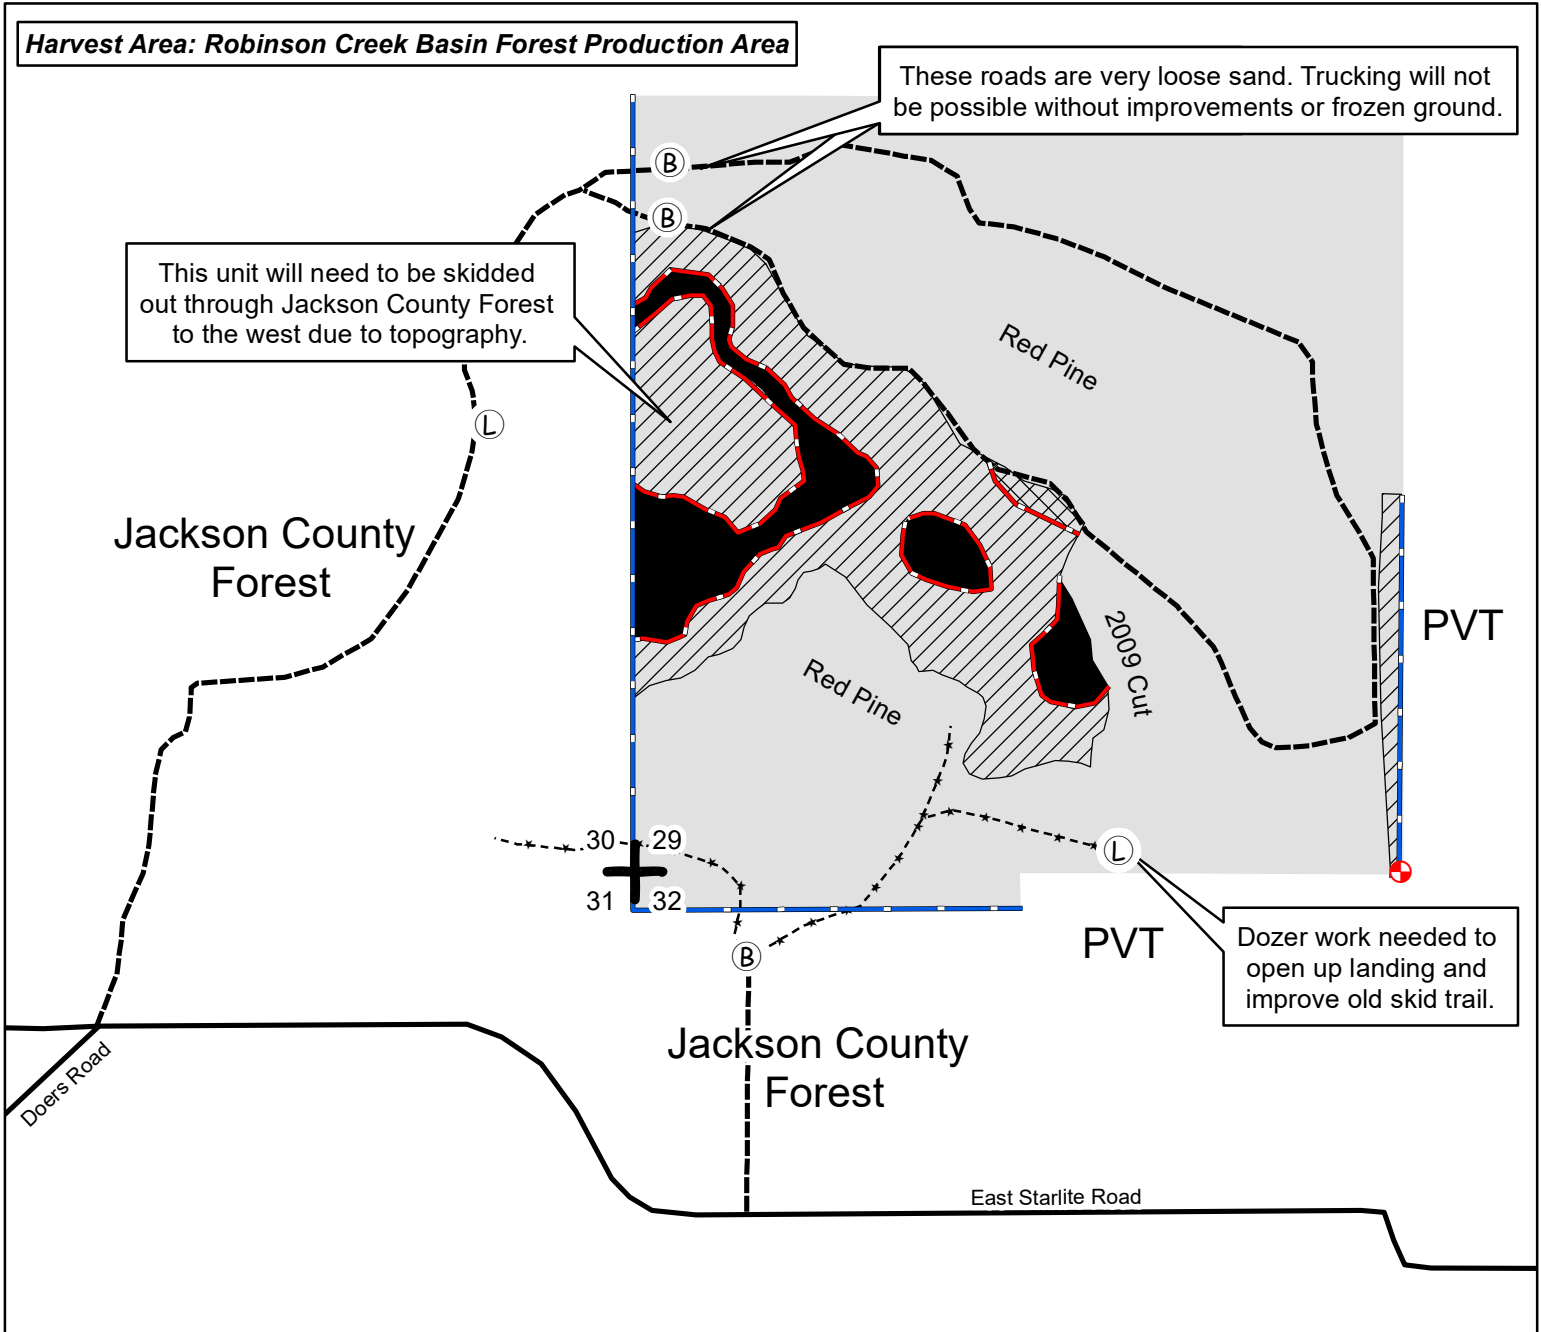

BLACK RIVER STATE FOREST
 TIMBER SALE MAP
 T20N-R1W SEC. 29
 TRACT #11-25 Bugle Ridge

Sale Size: 30 acres
 Map Scale: 1" = 1/8 mile

No operations will be permitted between April 1 and July 15 due to oak wilt concerns.

 29.5 Acres, Oak Regeneration Harvest: Cut all trees 2" DBH and larger EXCEPT trees marked with purple paint.

 0.5 Acres, Red Pine 2nd thinning: Cut all trees marked with orange paint.

- | | | | |
|----------------------------------------------------------------------------------------------------|------------------------------------------------------------------------------------------------|------------------------------------------------------------------------------------------------------|---------------------------------------------------------------------------------------------------------------------------|
|  Red Paint Line |  Skid Trail |  Gate |  Section Corner |
|  Blue Paint Line |  Woods Road |  Proposed Landing |  Wildlife Island/Steep Ridge 9.3 acres |
|  Survey Marker |  BRSF |  Berm | |