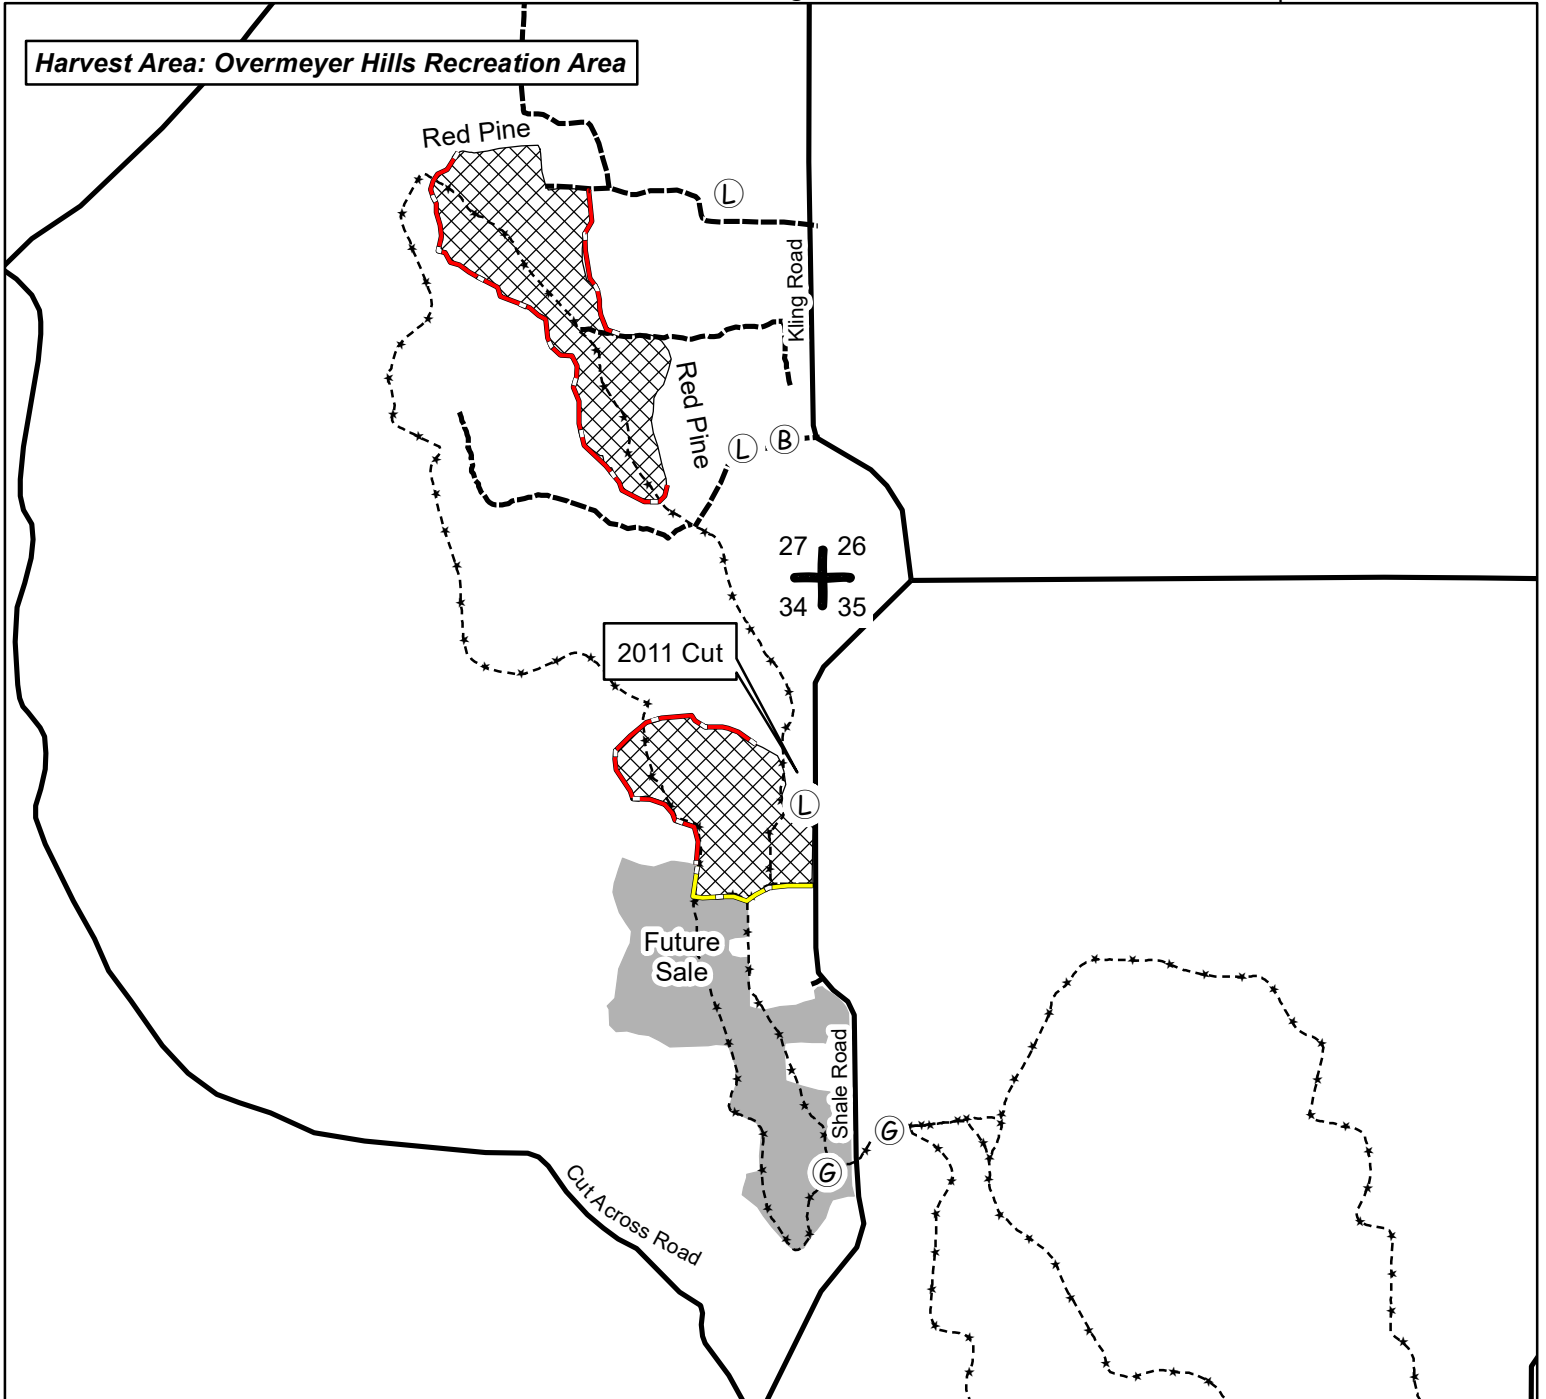

BLACK RIVER STATE FOREST
 Timber Sale Map
 T21N-R2W SEC. 27 & 34
 Monarch Ridge Oak

Sale Size: 60 acres
 Map Scale: 1" = 1/4 mile

No harvesting allowed from April 1 through August 15 due to oak wilt and rare species concerns.

Hike/Bike/Ski Trail is to be maintained in good condition throughout logging operations. No skidding down the trail and limit the number of crossings. No tops or slash left within 10 feet of the trail.

Any ruts must be smoothed before leaving job.

60 Acres, Oak Shelterwood: Harvest all trees 2" DBH and larger EXCEPT trees marked with purple paint.

- | | | |
|-------------------|---------------------|------------------|
| Red Paint Line | Woods Road | Section Corner |
| Yellow Paint Line | Hike/Bike/Ski Trail | Proposed Landing |
| | | Gate |
| | | Berm |