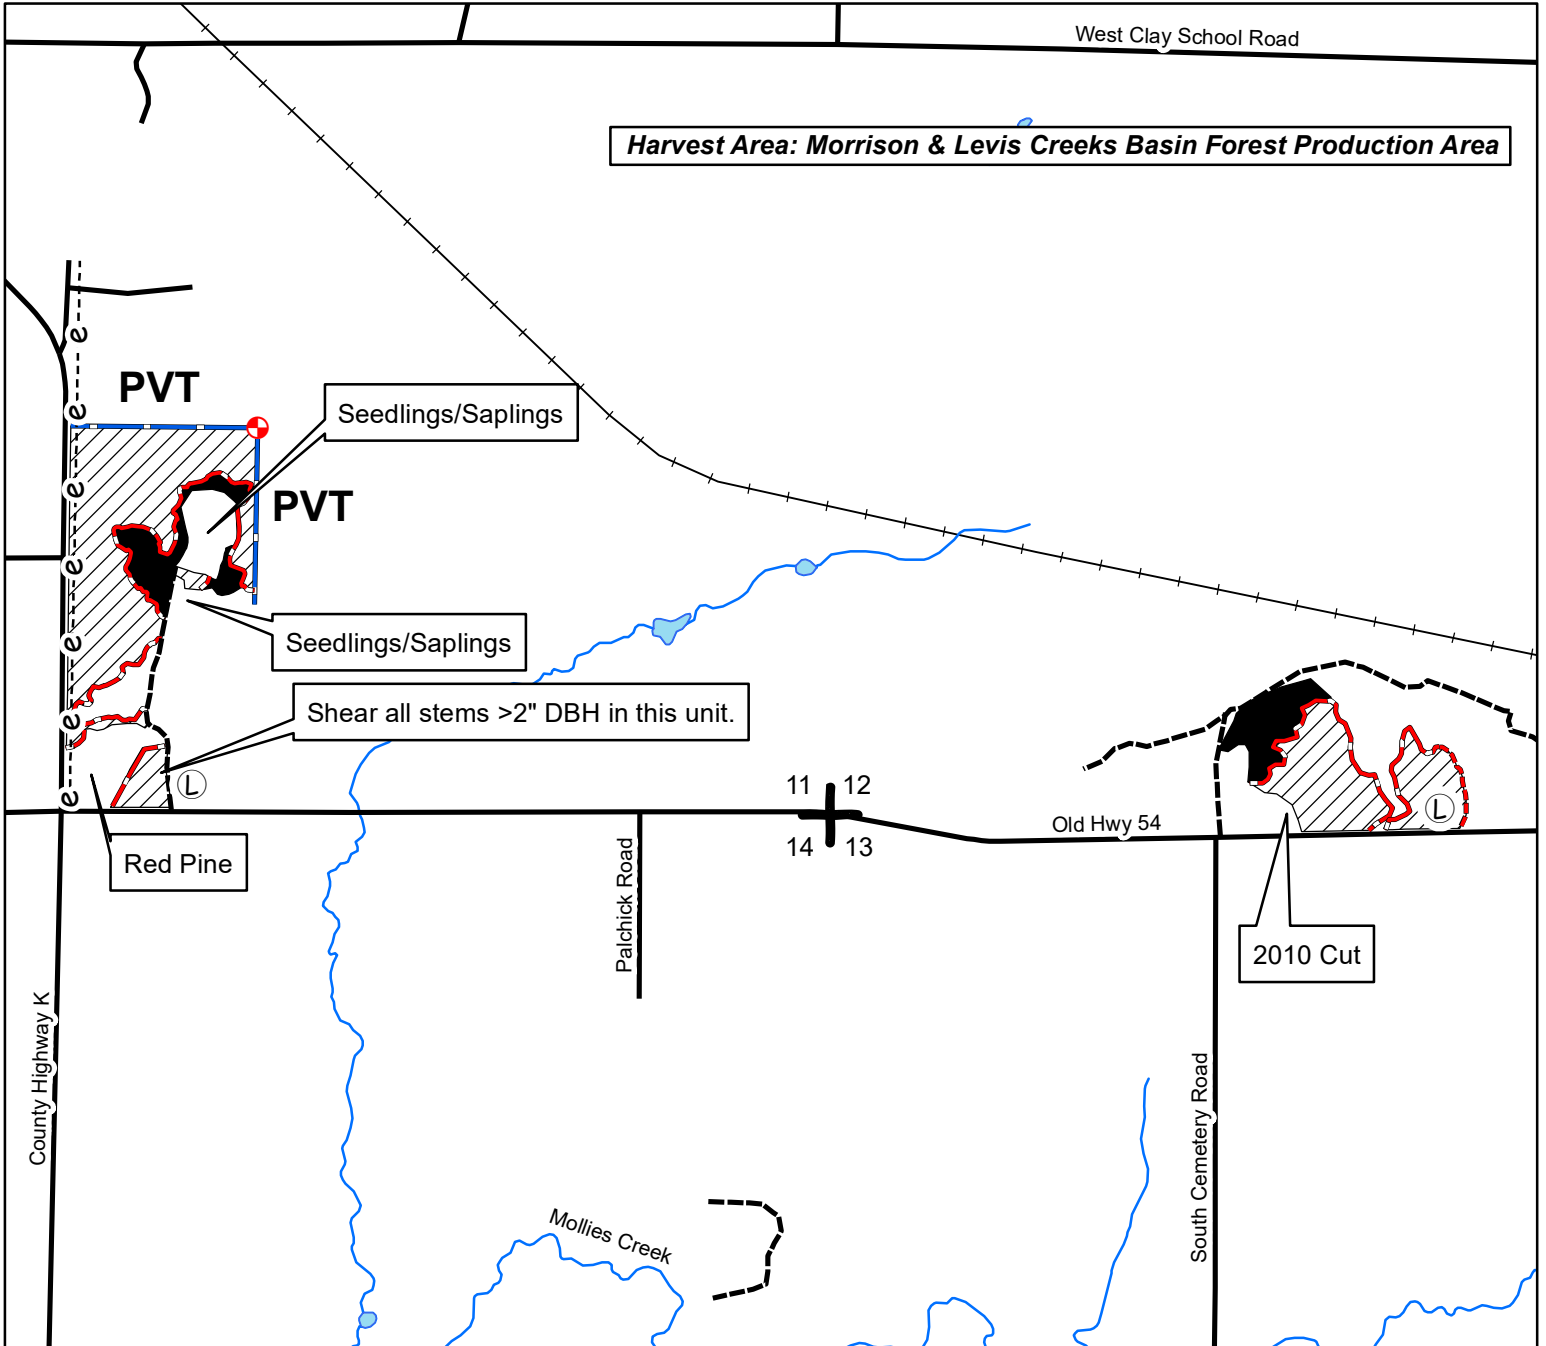

BLACK RIVER STATE FOREST
 TIMBER SALE MAP
 T22N-R3W SEC. 11, 12 & 13
 TRACT #1-24 Marco Polo Pine

Sale Size: 52 acres
 Map Scale: 1" = 1/4 mile

This sale will require stump treatment for HRD unless cut between December 1 and March 31!

 52 Acres, White Pine Overstory Removal: Harvest all trees containing 2 or more pulp sticks EXCEPT trees marked with purple paint. Minimize damage to advanced regeneration. Shear all stems damaged during operations.

-  Red Paint Line
-  Blue Paint Line
-  Survey Marker
-  Perennial Stream
-  Woods Road
-  Railroad Tracks
-  Power Lines
-  Proposed Landing
-  Section Corner
-  Wildlife Island (11.3 Acres)

Sale Established by
 Ian Remus
 715-928-2462

This map is not a survey of the actual property boundary of any property the map depicts.