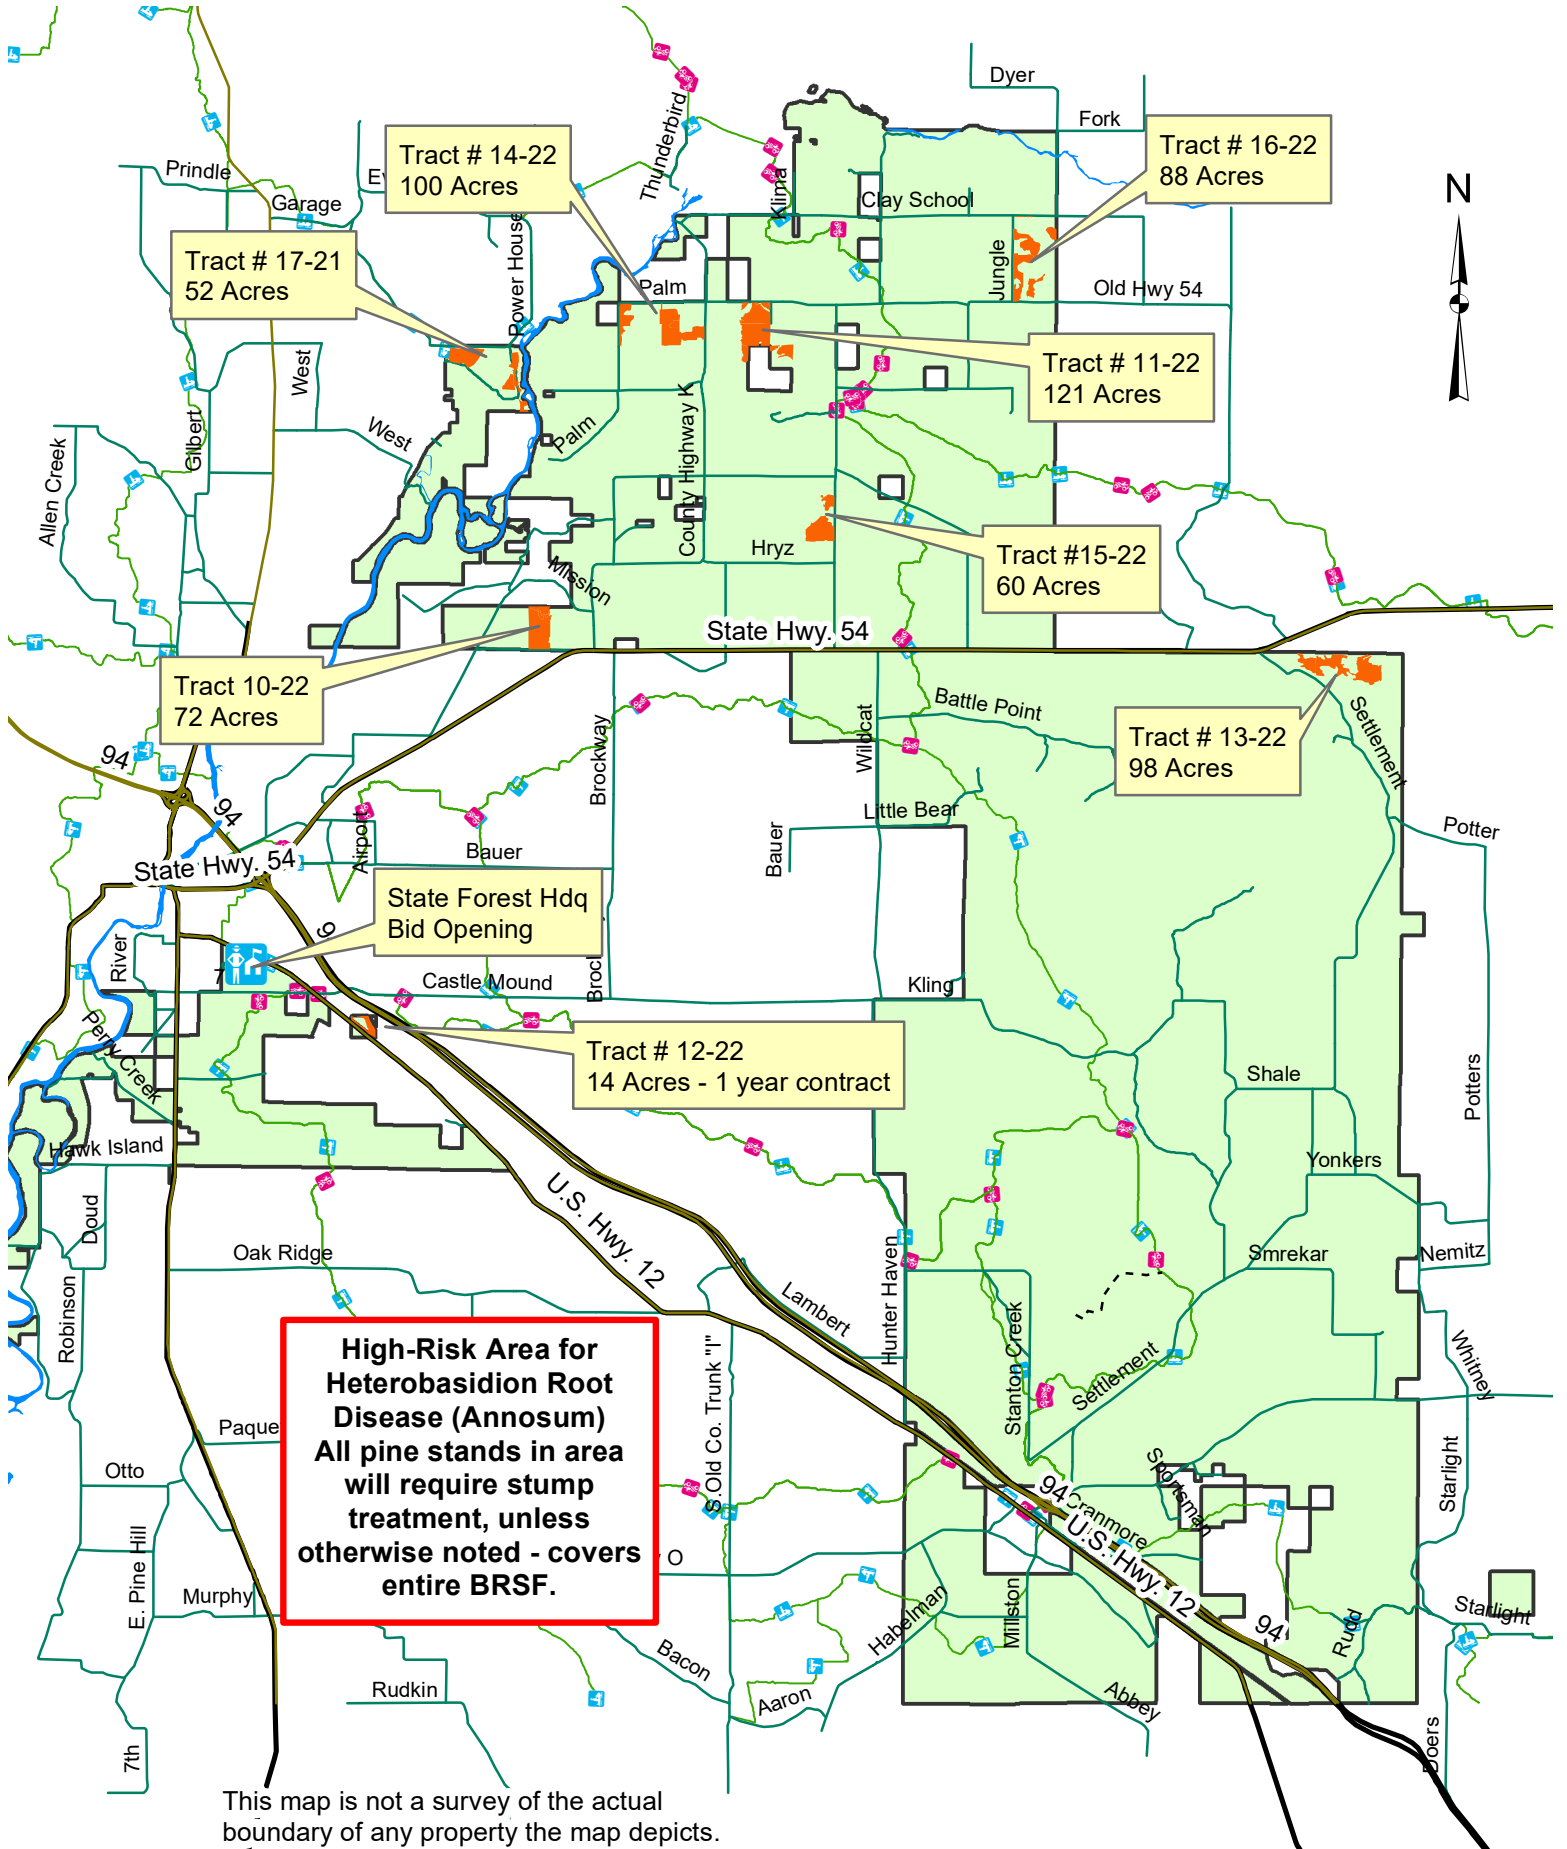

Black River State Forest Spring 2022 Timber Sale Tract Map

This map is not a survey of the actual boundary of any property the map depicts.