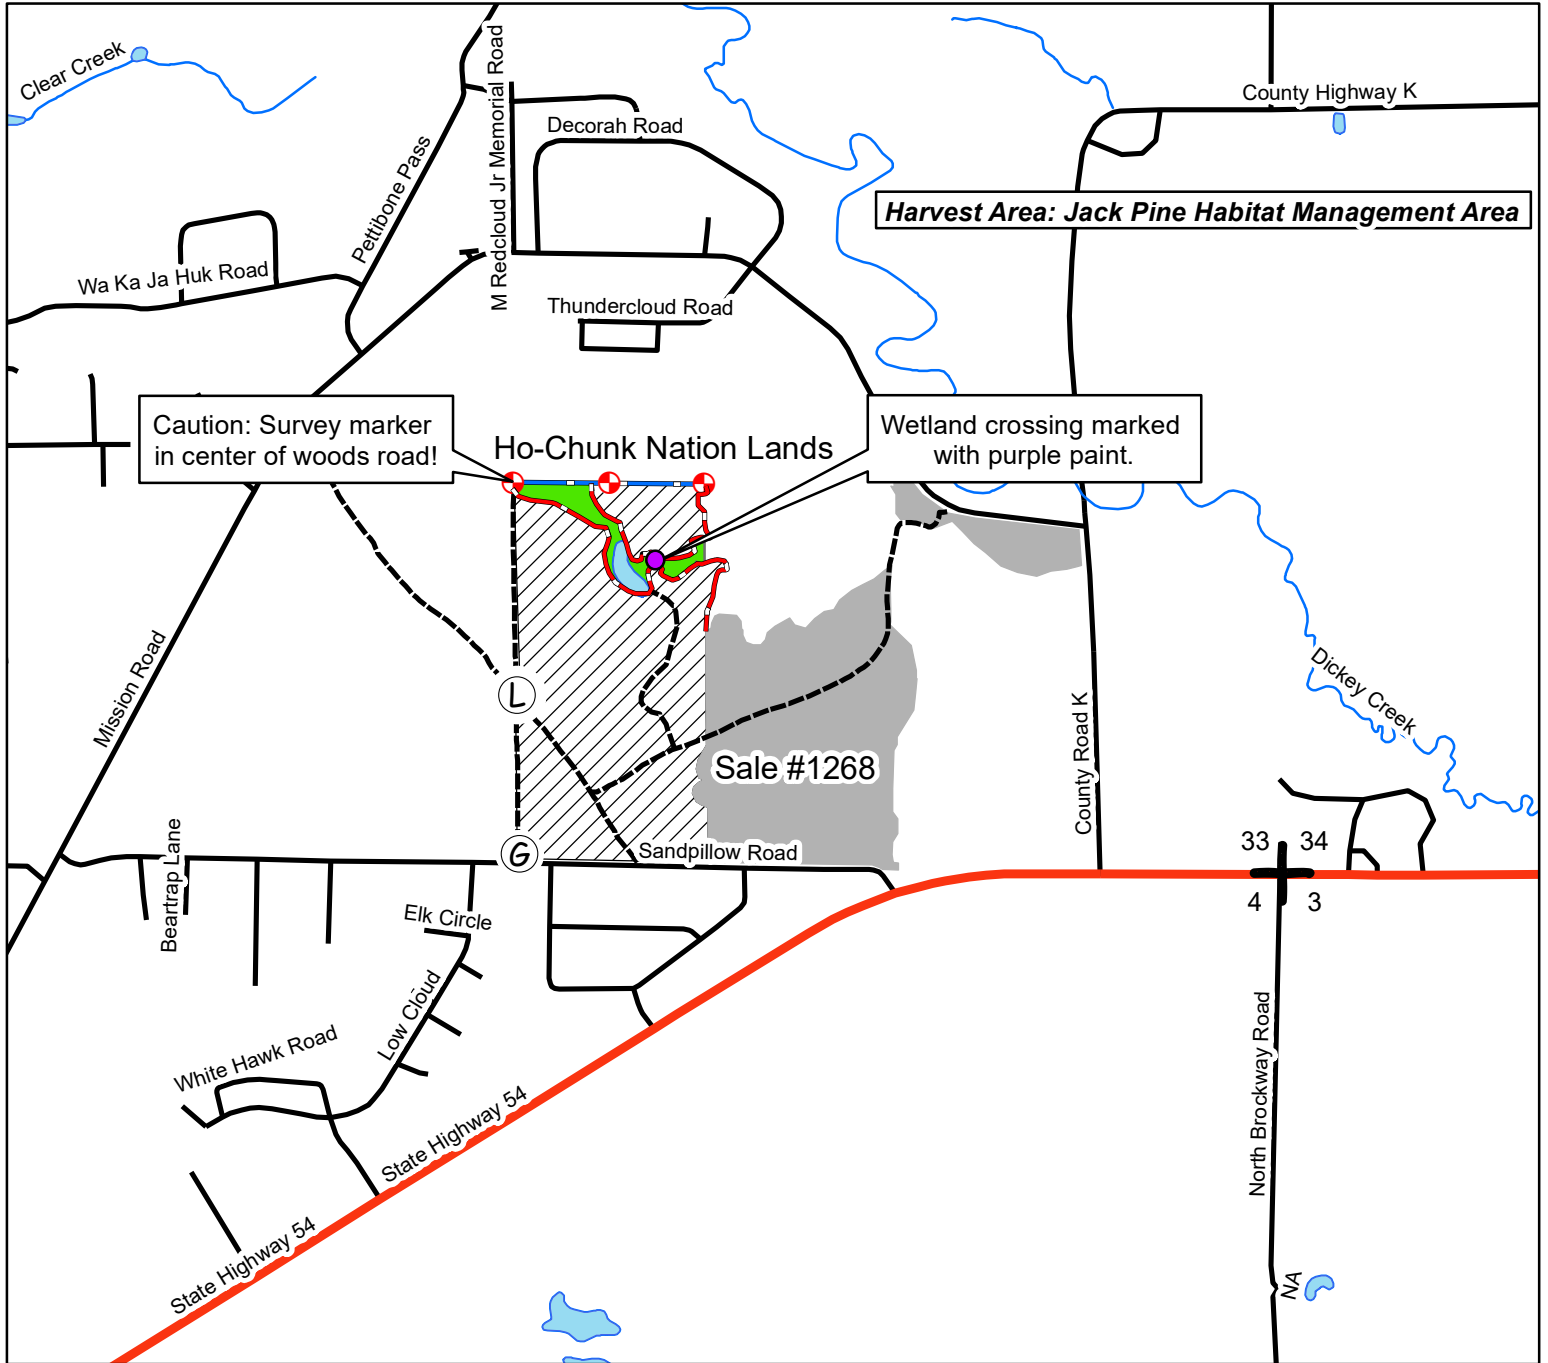

BLACK RIVER STATE FOREST
 TIMBER SALE MAP
 T22N-R3W SEC. 33
 TRACT #10-22 Sand Pillow Pine

Sale Size: 72 acres
 Map Scale: 1" = 1/4 mile

These lands are
 third party certified

This sale will require stump treatment for HRD unless cut between December 1 and March 31!

 72 Acres, Red Pine Regeneration Harvest: Harvest all trees 2" DBH and larger.

-  Pond
-  Red Paint Line
-  Blue Paint Line
-  Perennial Stream
-  Proposed Landing
-  Gate
-  Woods Road
-  Section Corner
-  Retention Island/RMZ 5.5 Acres
-  Survey Marker

This map is not a survey of the actual property boundary of any property the map depicts.

Marked & Cruised by
 Ian Remus