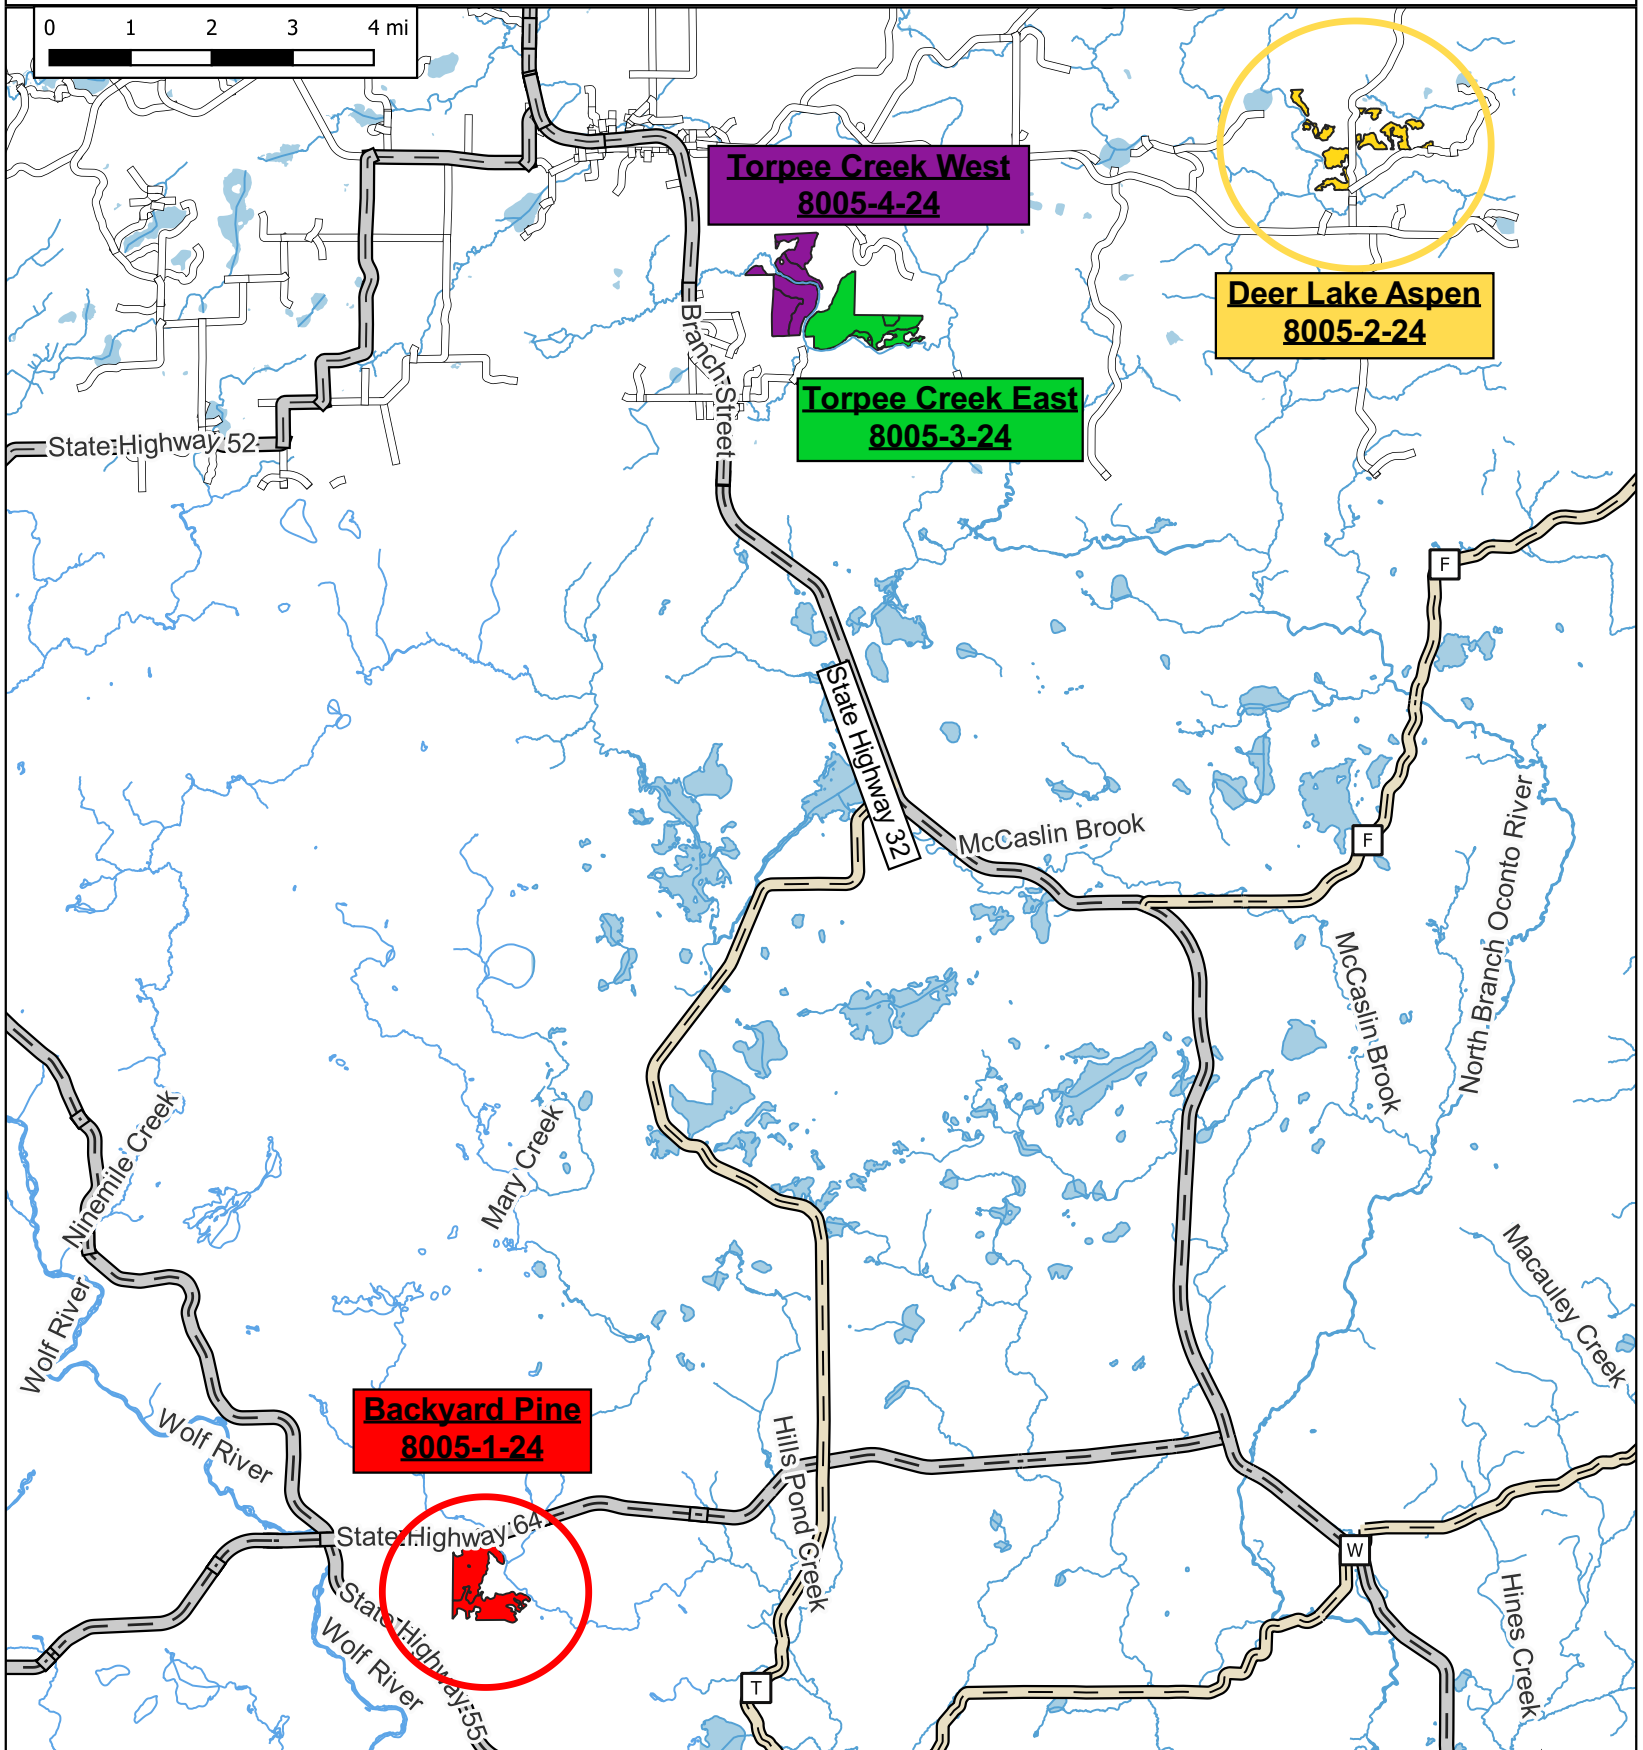

FY24 Timber Sale Locator Map

Good Neighbor Authority – Wisconsin Department of Natural Resources
Lakewood – Laona Ranger District – Chequamegon – Nicolet National Forest – Forest & Langlade County, WI.
DNR Contact: Matt Thelen: (715) 850-3105

- State Highways
- County Highway
- Deer Lake Boundary
- Torpee Creek West
- Roads
- Lakes and Rivers
- Torpee Creek East
- BackyardPine

Scale: 1:150,000

This map is for informational purposes only and may not have been prepared for or be suitable for legal, engineering or surveying purposes. The user is solely responsible for verifying the accuracy of information before using for any purpose. By using this product for any purpose user agrees to be bound by all disclaimers found here: <https://dnr.wisconsin.gov/legal>.