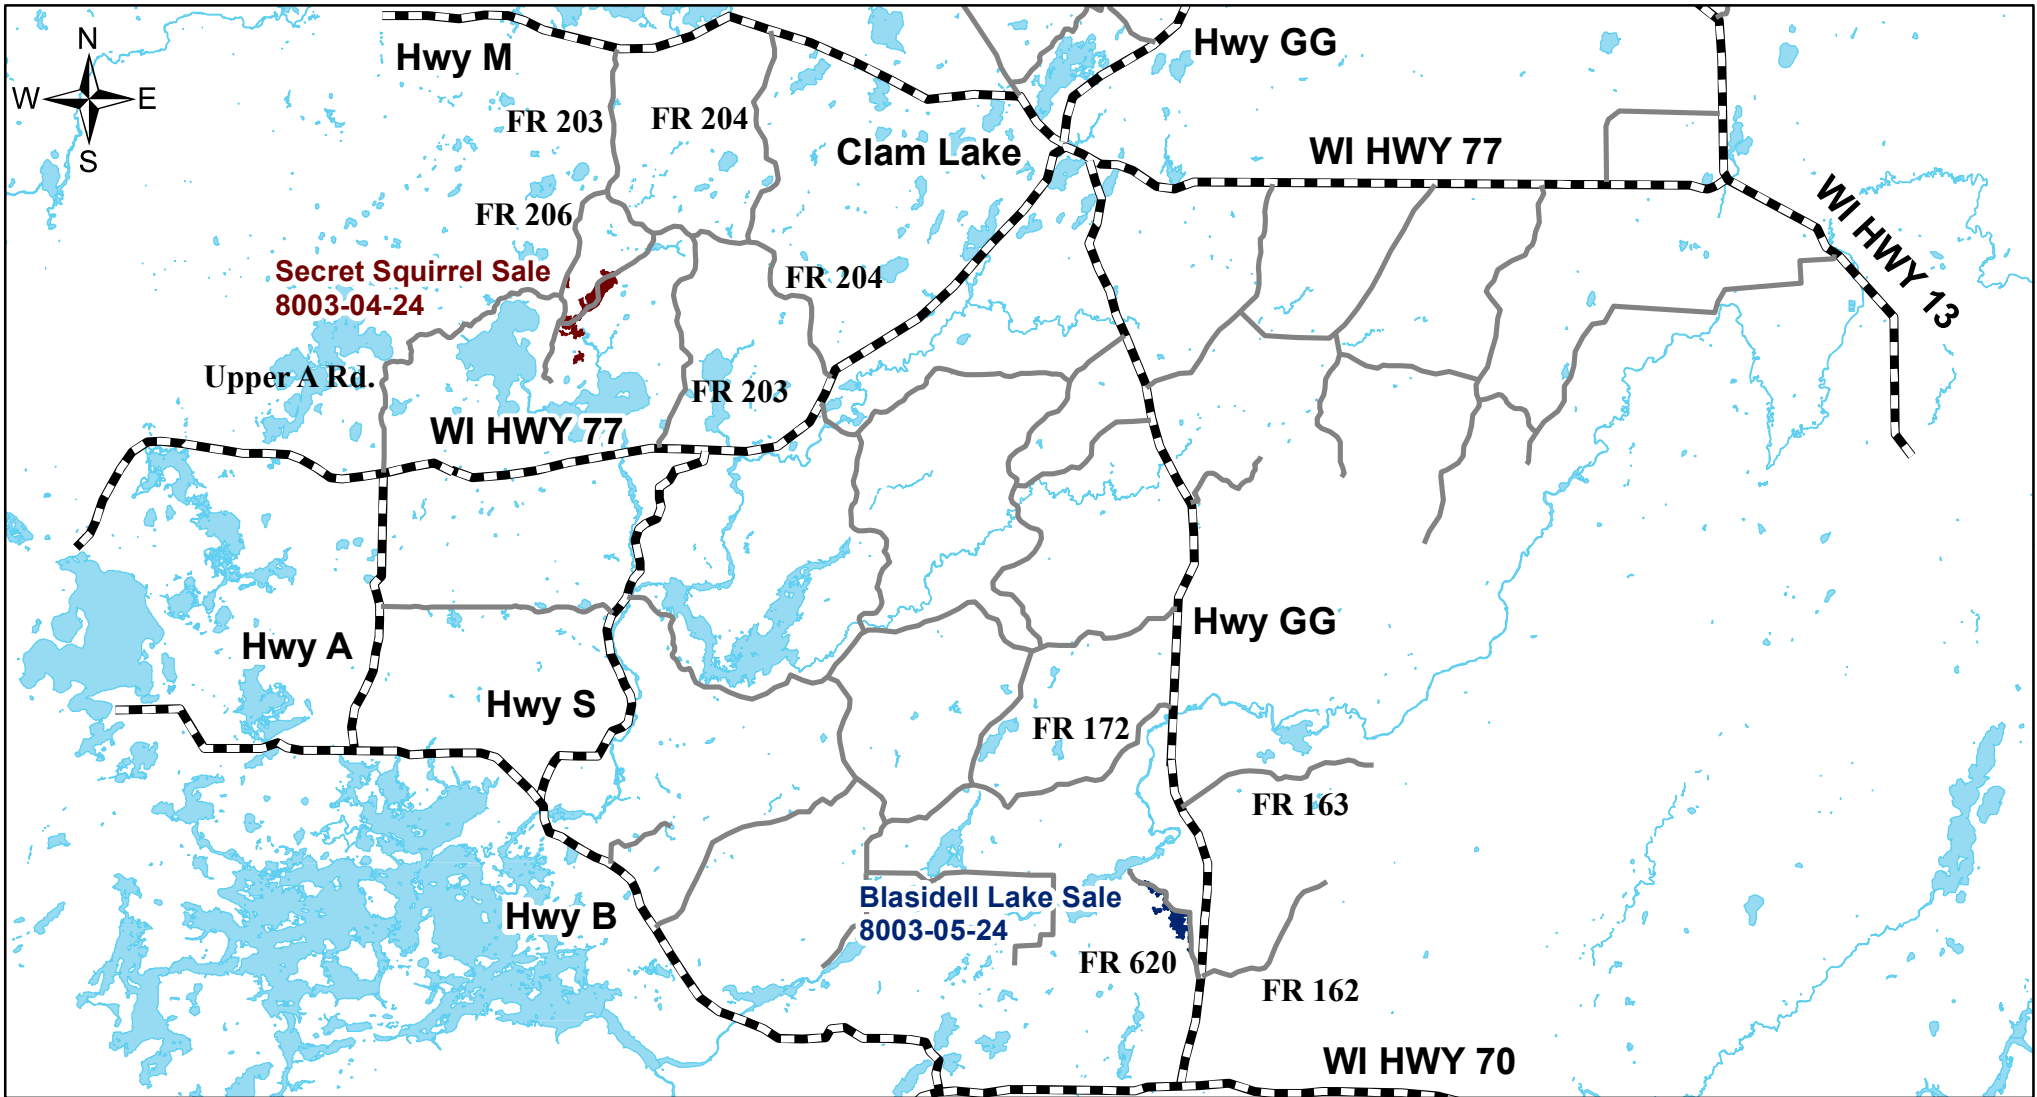

# FY24 Fall Timber Sale Locator Map

Good Neighbor Authority - Wisconsin Department of Natural Resources

Great Divide Ranger District - Chequamegon Nicolet National Forest - Sawyer County, WI

DNR Contact: David Todus: (715) 577-1806

This map is for informational purposes only and may not have been prepared for or be suitable for legal, engineering or surveying purposes. The user is solely responsible for verifying the accuracy of information before using for any purpose. By using this product for any purpose the user agrees to be bound by all disclaimers found here: <https://dnr.wisconsin.gov/legal>.