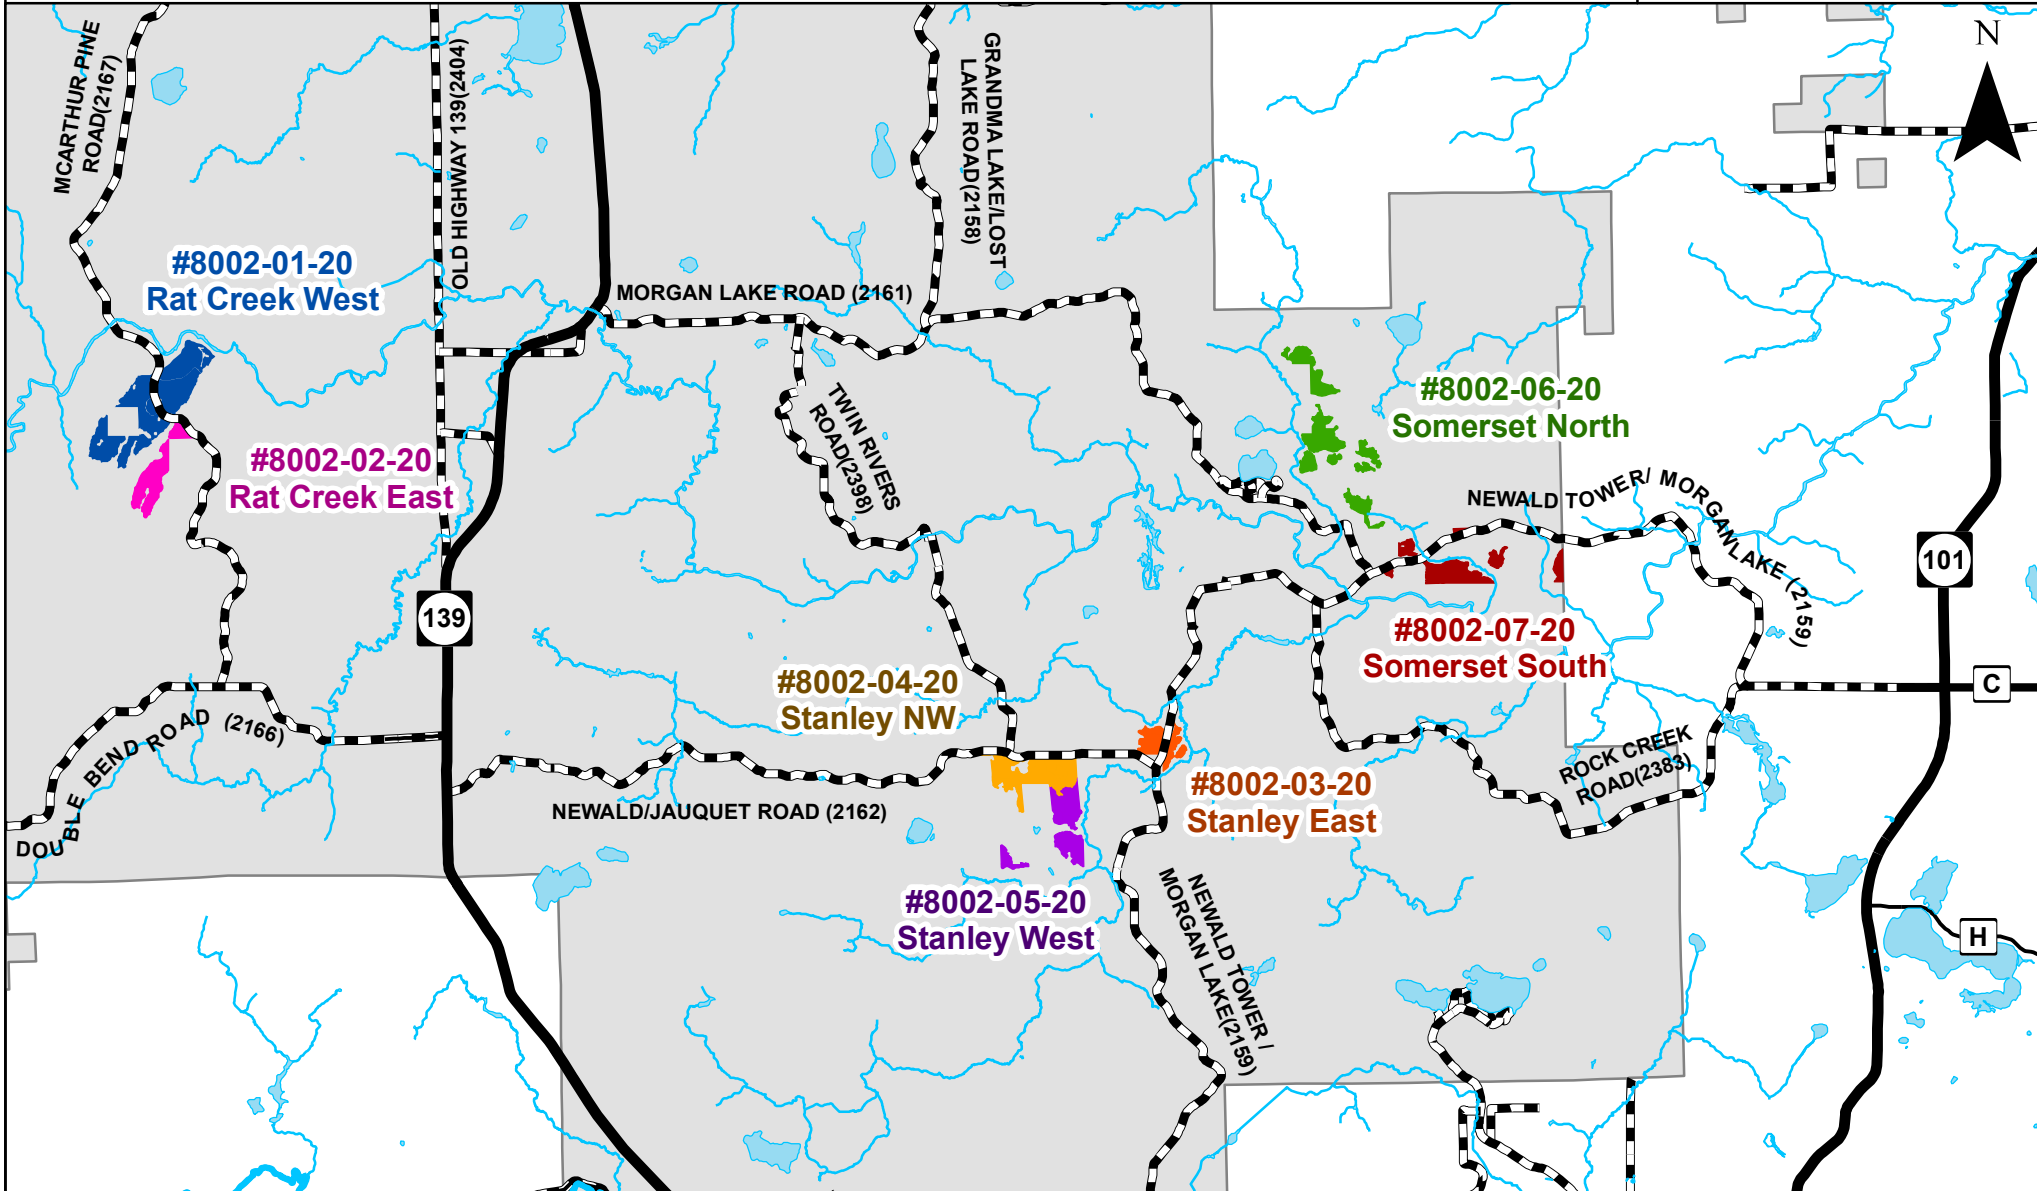

# FY20 Timber Sale Locator Map

Good Neighbor Authority - Wisconsin Department of Natural Resources

Eagle River/Florence Ranger District - Chequamegon-Nicolet National Forest - Forest & Florence County, WI

### Legend

-  Lakes & Rivers
-  USFS Boundary
-  State Highway
-  Town Roads

This map is not a survey of the actual boundary of any property this map depicts.