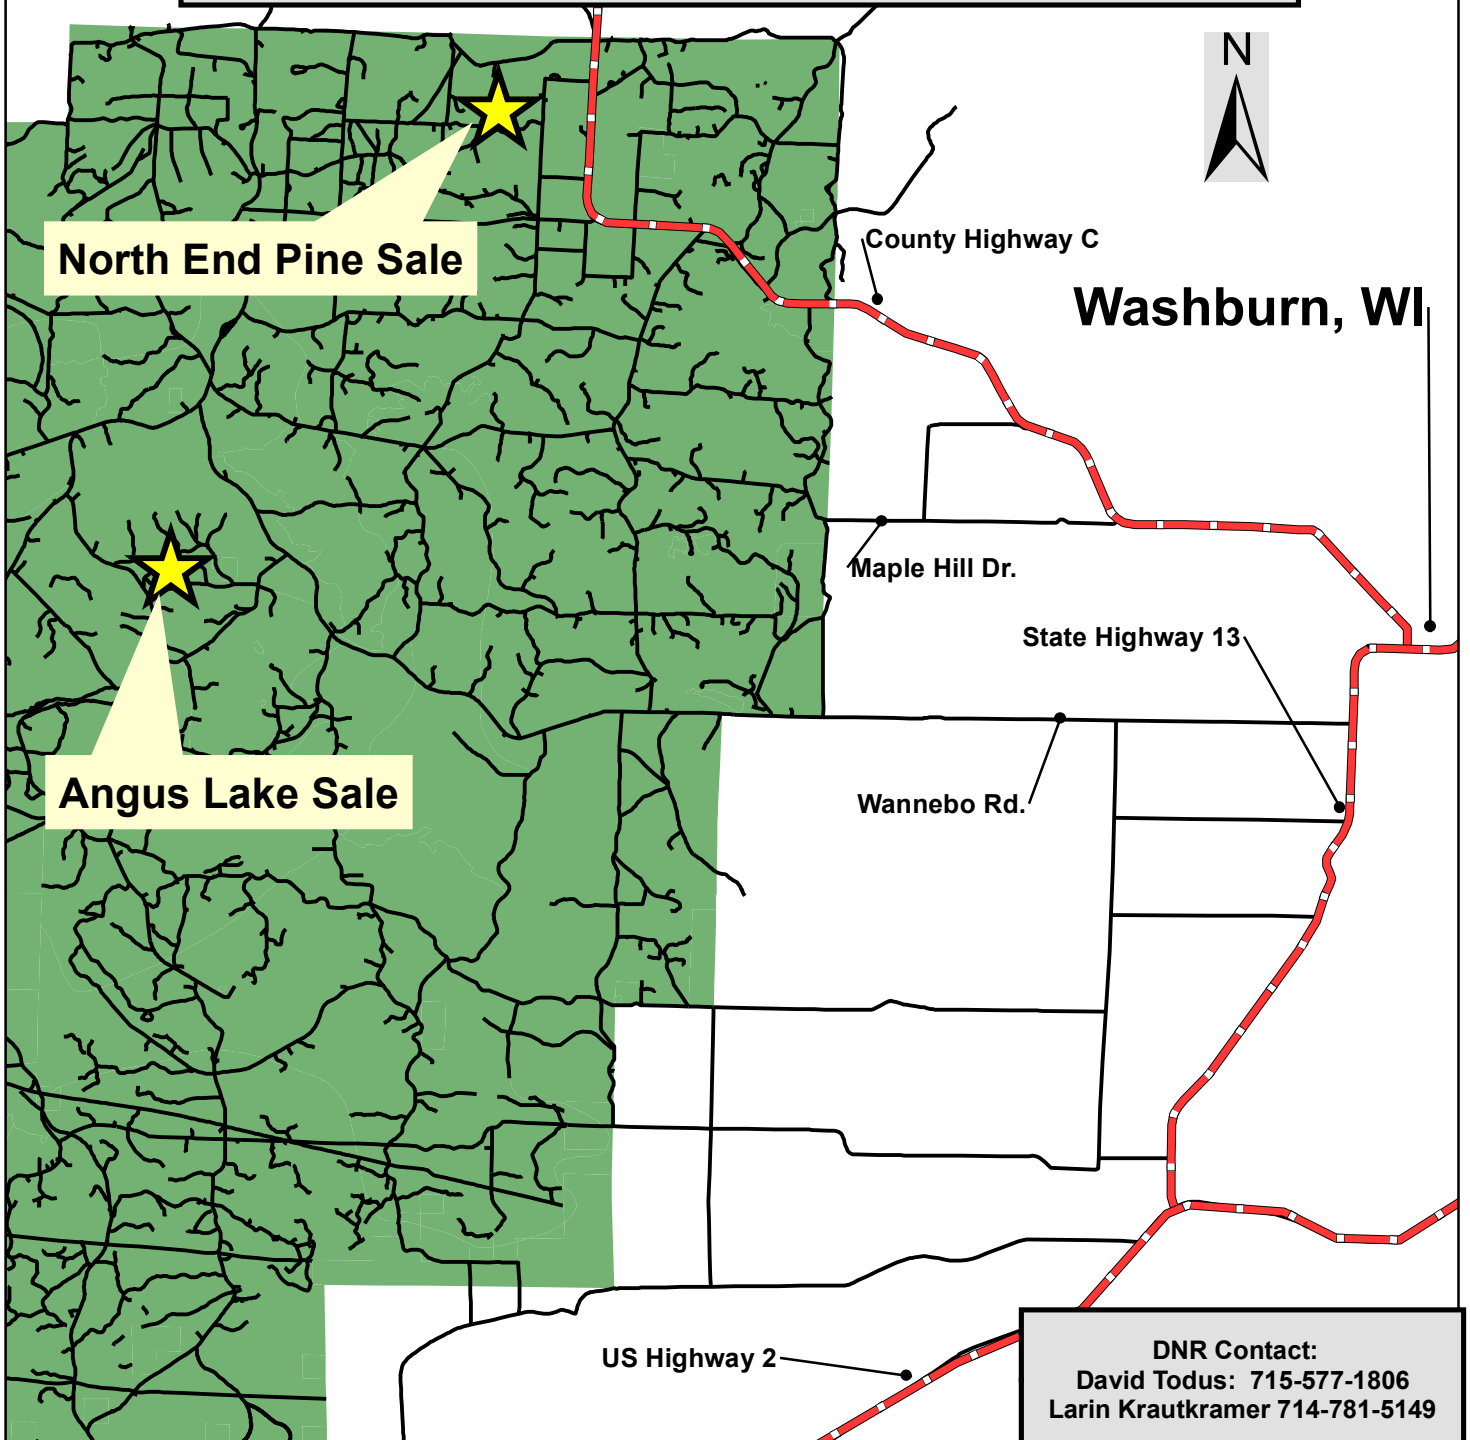

Good Neighbor Authority
Wisconsin Department of Natural Resources
December 2019 Bid Opening - Sale Locator Map

Washburn Ranger District
Chequamegon - Nicolet National Forest
Bayfield County, WI

0 0.5 1 2 3 4
Miles