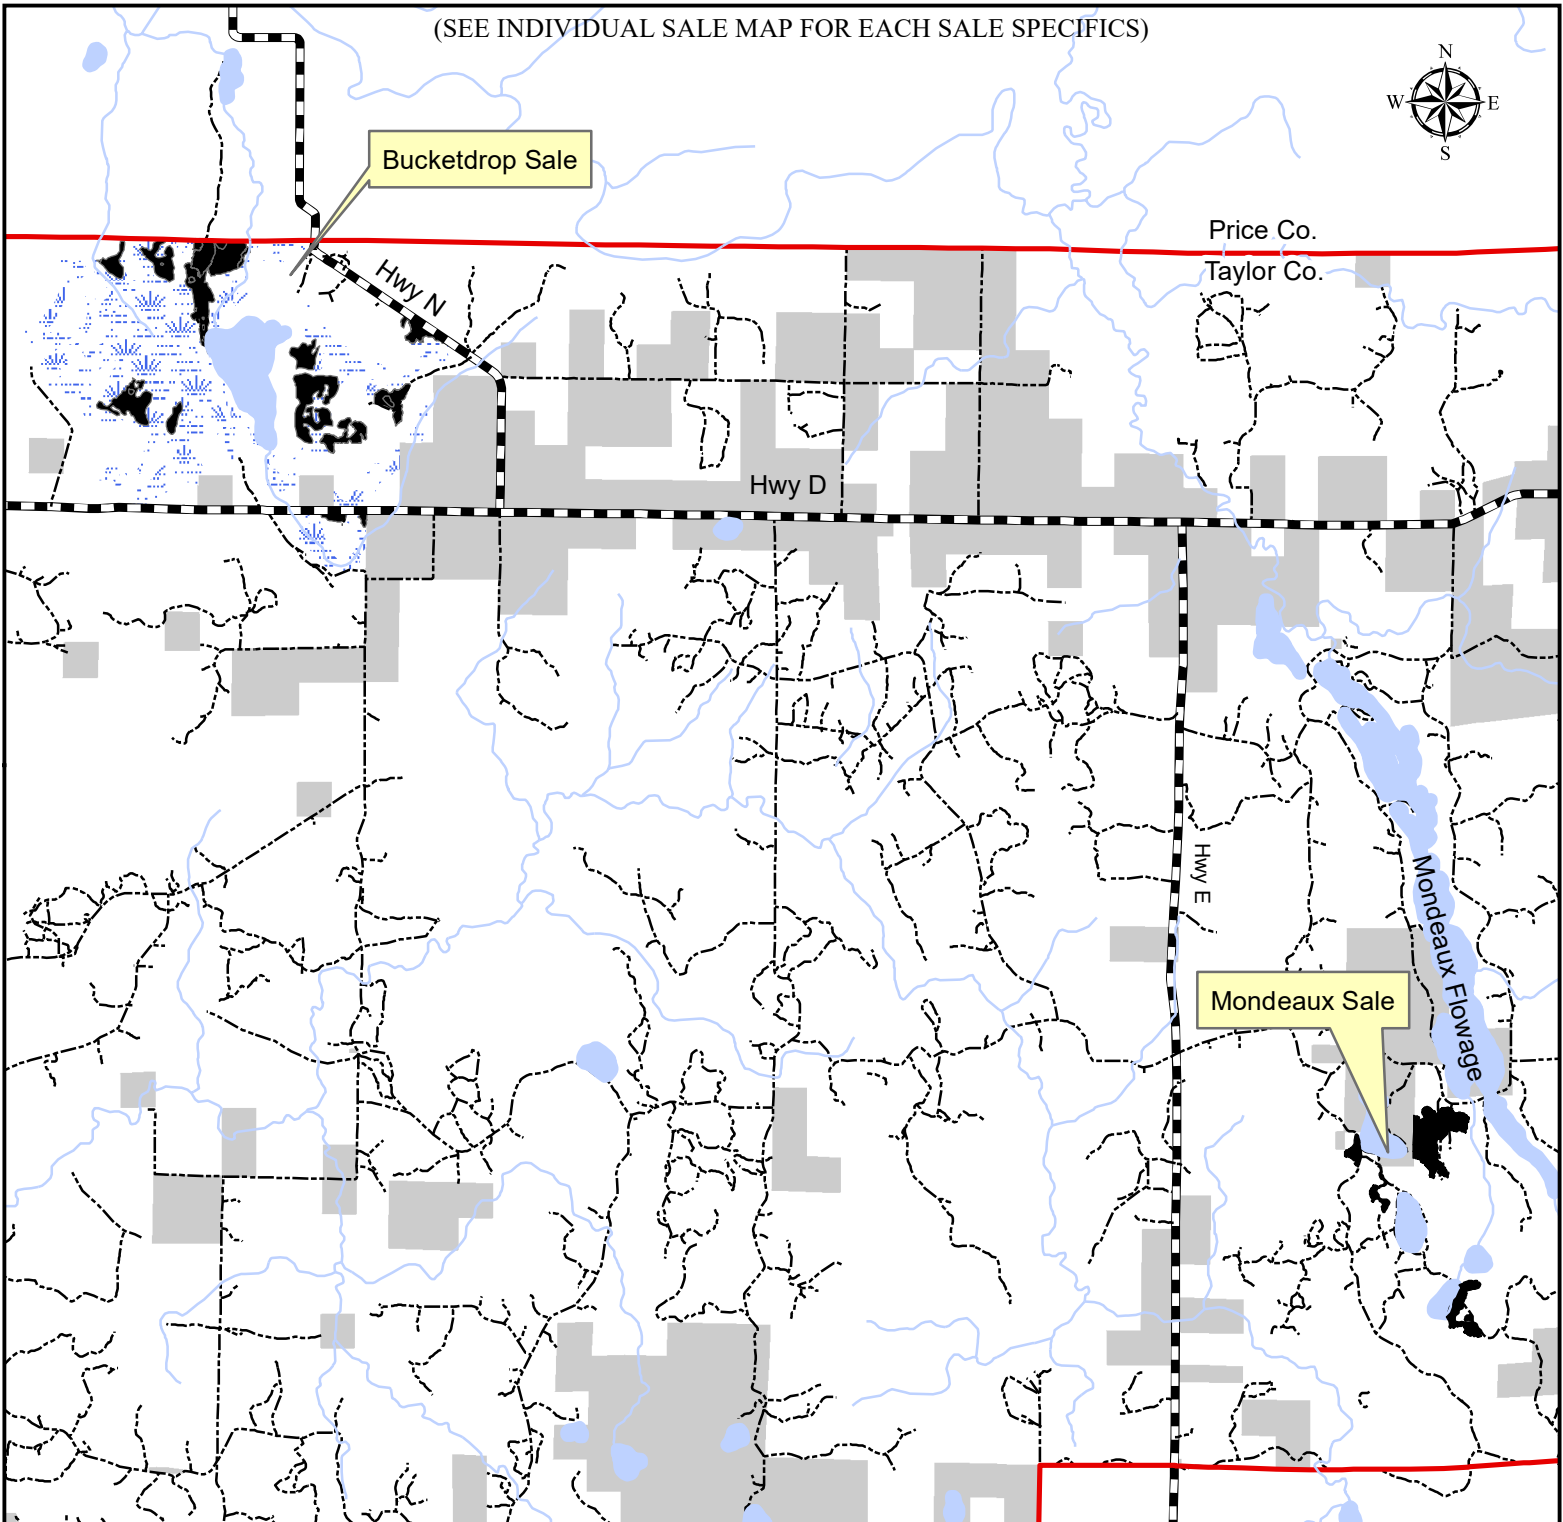

Good Neighbor Authority Sale Area Map
Wisconsin Department of Natural Resources

Timber Sale Locator Map

Park Falls/Medford Ranger District
Chequamegon-Nicolet National Forest
Bucket Drop Sale-TRACT 8001-02-19
Section 2,3,4,9,10,11 and 15 of T33N-R2W in Taylor County, WI

Mondeaux Sale-TRACT 8001-01-19
Section 1 and 12 of T32N-R1W and Section 6 & 7 of T32N-R1E in Taylor County

(SEE INDIVIDUAL SALE MAP FOR EACH SALE SPECIFICS)

DNR Contact: Maggie Lorenz
(715) 492-1970