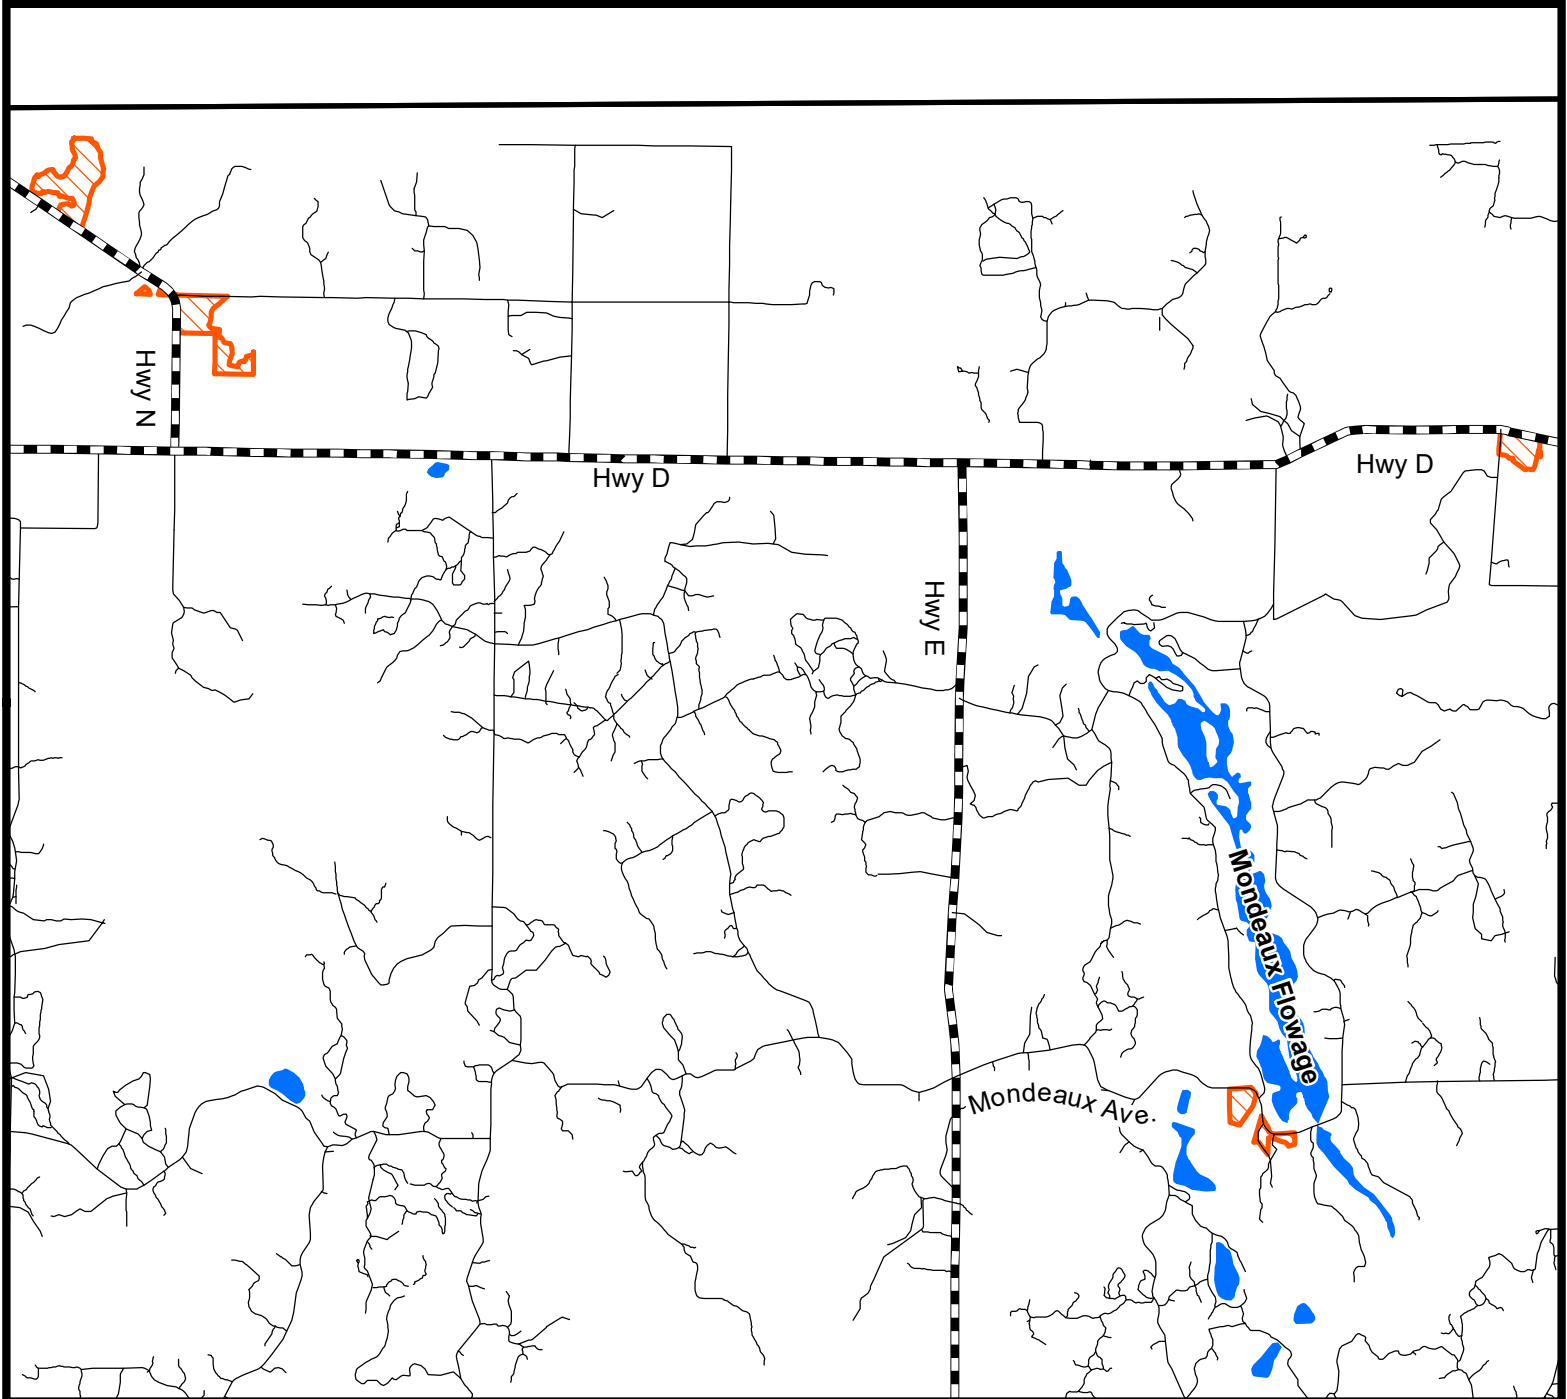

Good Neighbor Authority
Wisconsin Department of Natural Resources
Bid Opening-Sale-Sale Locator Map
Park Falls/Medford Ranger District
Chequamegon-Nicolet National Forest
T32N-R1W, Section 1
T32N-R1E, Section 6
T33N-R1E, Section 18
T33N-R2W, Section 2 and 12
Taylor County.

SEE INDIVIDUAL SALE MAP FOR EACH SALE SPECIFICS

DNR Contacts:

Maggie Lorenz- (715) 492-1970

Good Neighbor Authority
Wisconsin Department of Natural Resources
FY17 Bid Opening-Sale-Sale Locator Map

Park Falls/Medford Ranger District
Chequamegon-Nicolet National Forest
T37N-R3E, Section 7 of Price County, WI