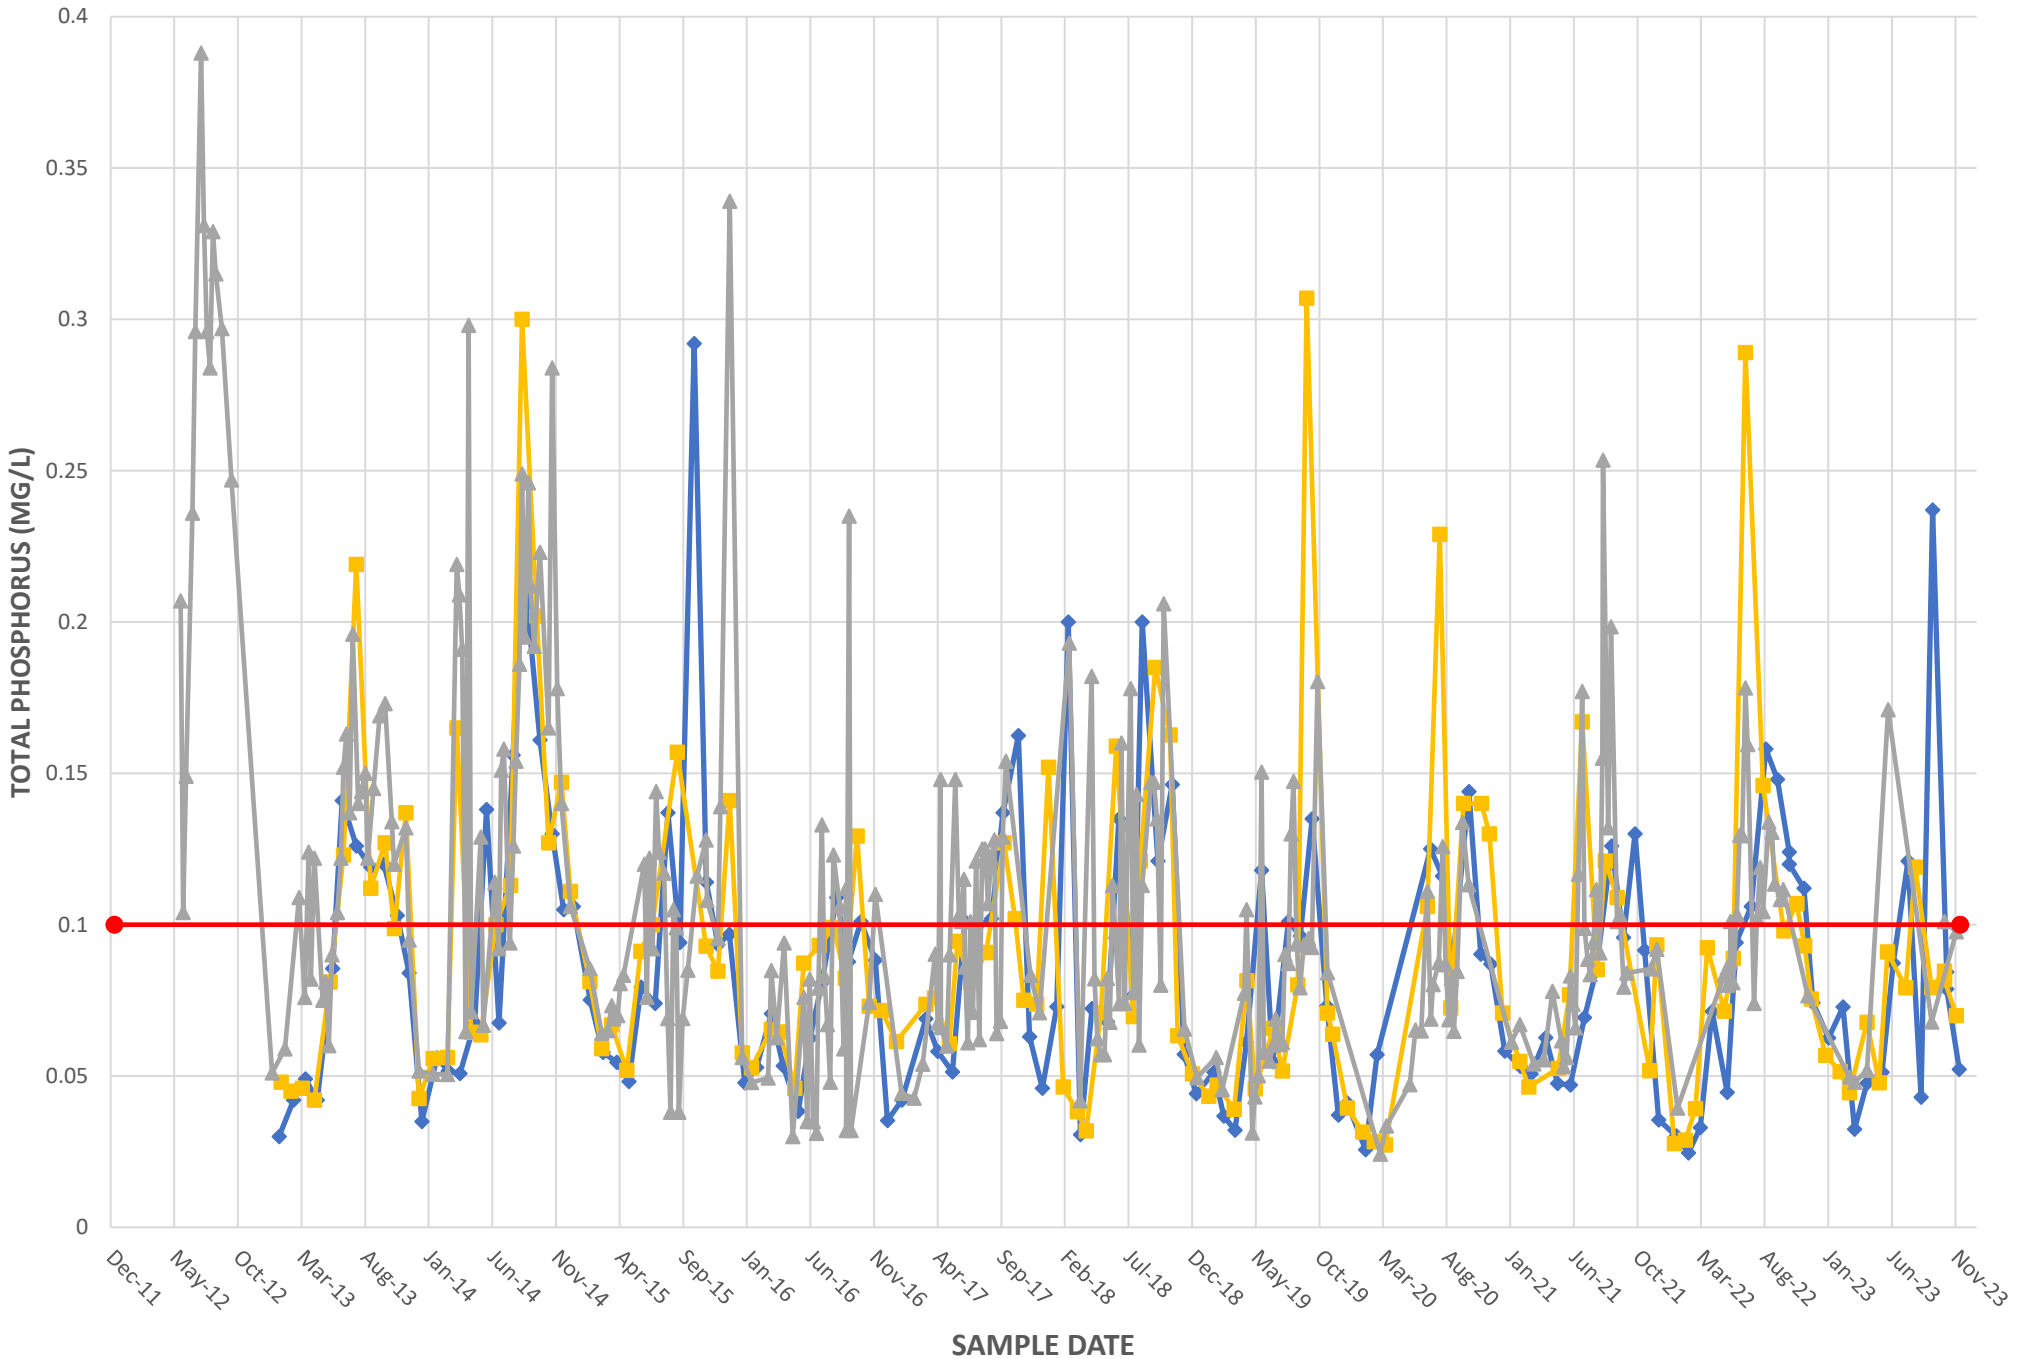

Lower Fox River Long Term Trend Monitoring Sites

LOWER FOX RIVER LONG TERM TREND DATA FOR TOTAL PHOSPHORUS

Fox River - Lake Winnebago Outlet Fox River - Above DePere Dam Fox River - Green Bay Yacht Club Phosphorus Water Quality Criteria

LOWER FOX RIVER LONG TERM TREND DATA FOR TOTAL SUSPENDED SOLIDS