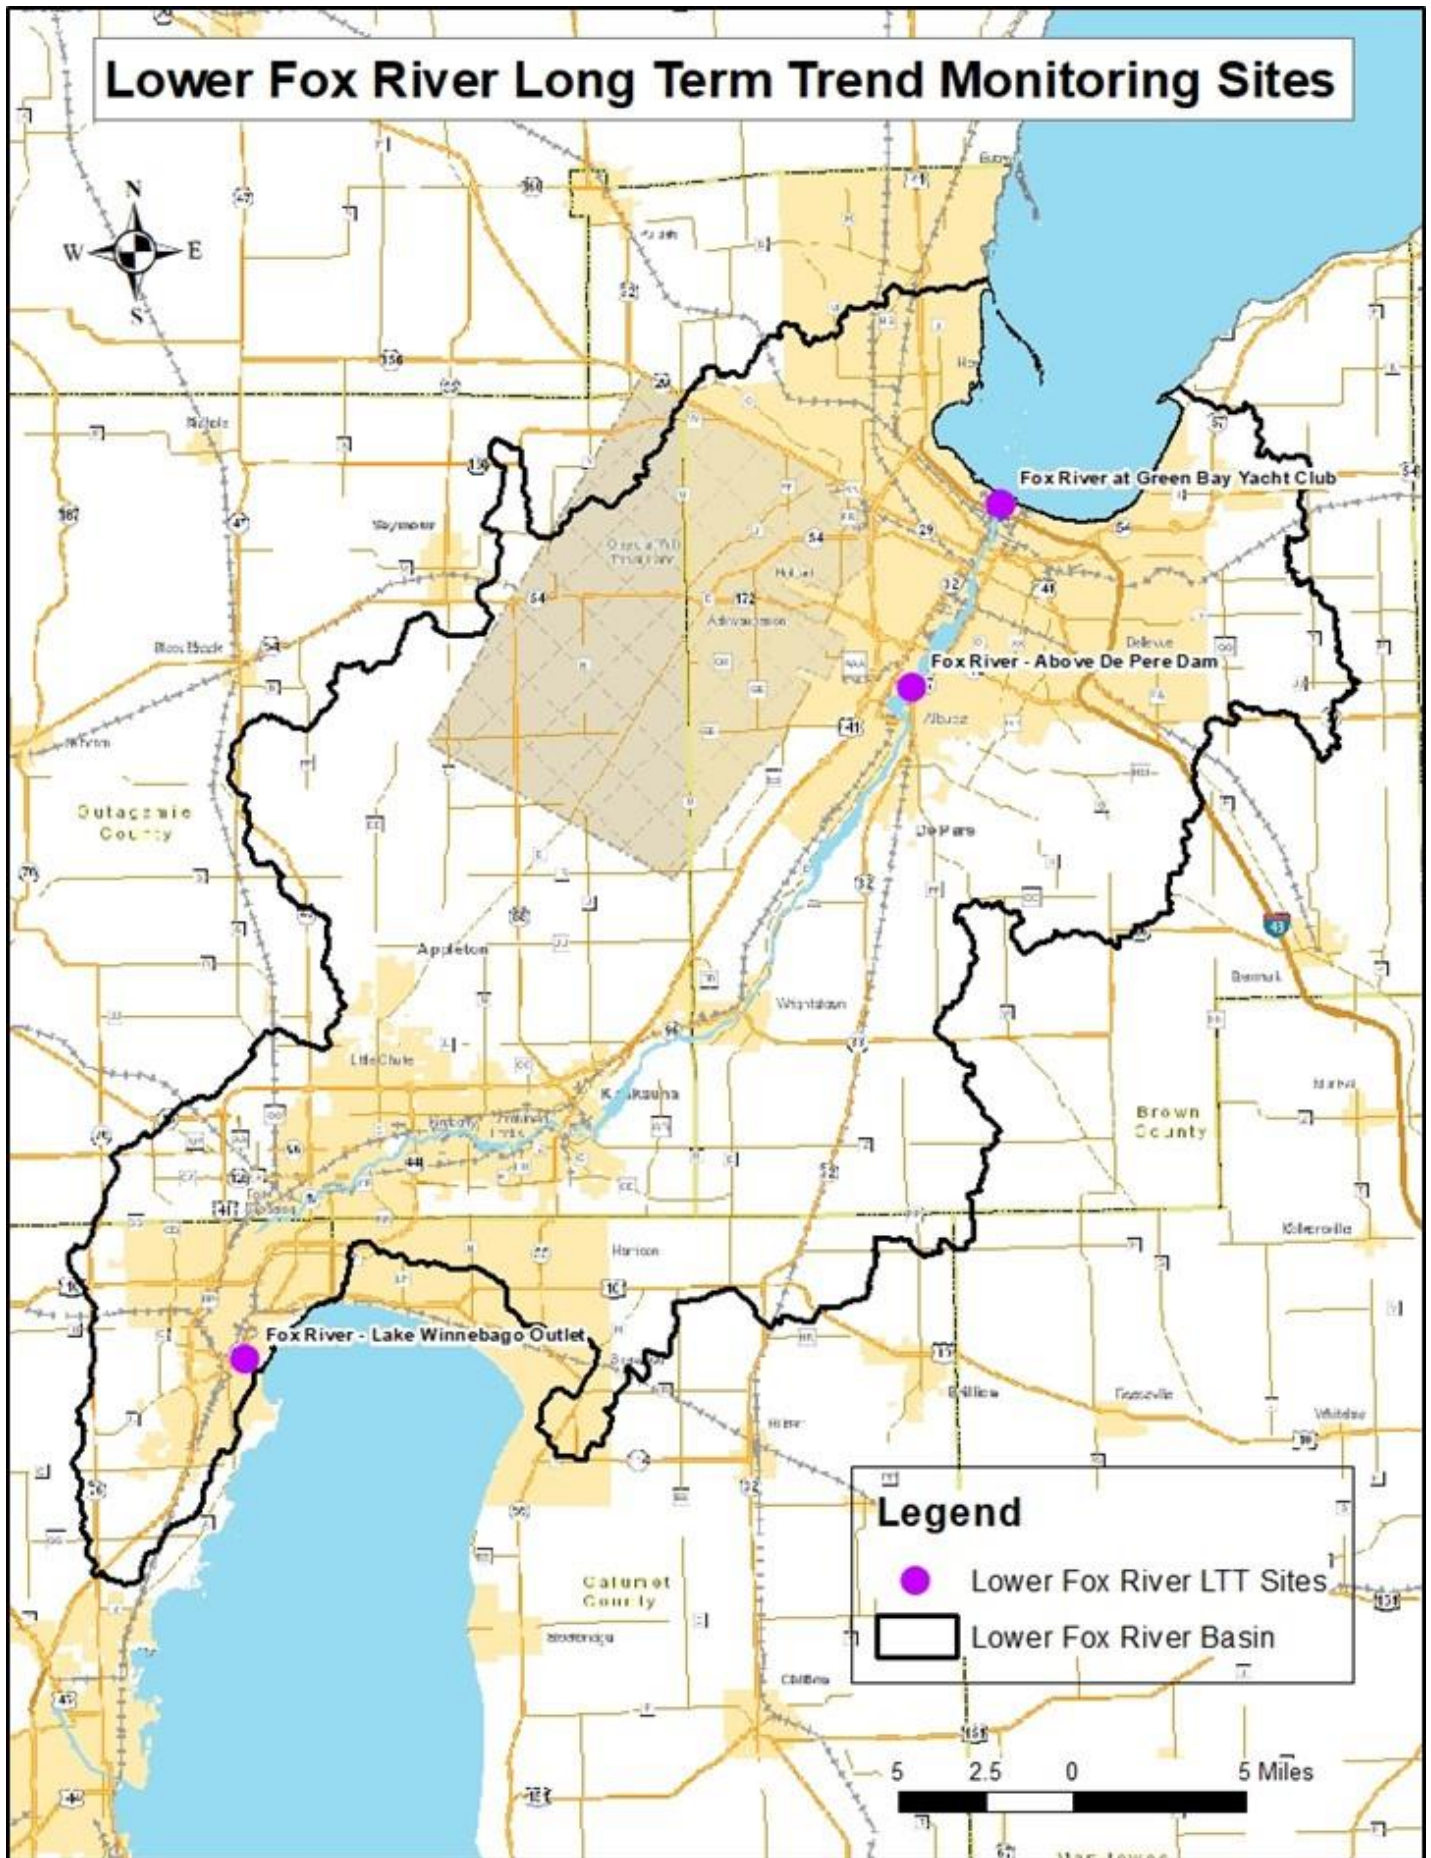

Lower Fox River Long Term Trend Monitoring Sites

LOWER FOX RIVER LONG TERM TREND DATA FOR TOTAL PHOSPHORUS

Fox River - Lake Winnebago Outlet Fox River - Above DePere Dam Fox River - Green Bay Yacht Club Phosphorus Water Quality Criteria

LOWER FOX RIVER LONG TERM TREND DATA FOR TOTAL SUSPENDED SOLIDS