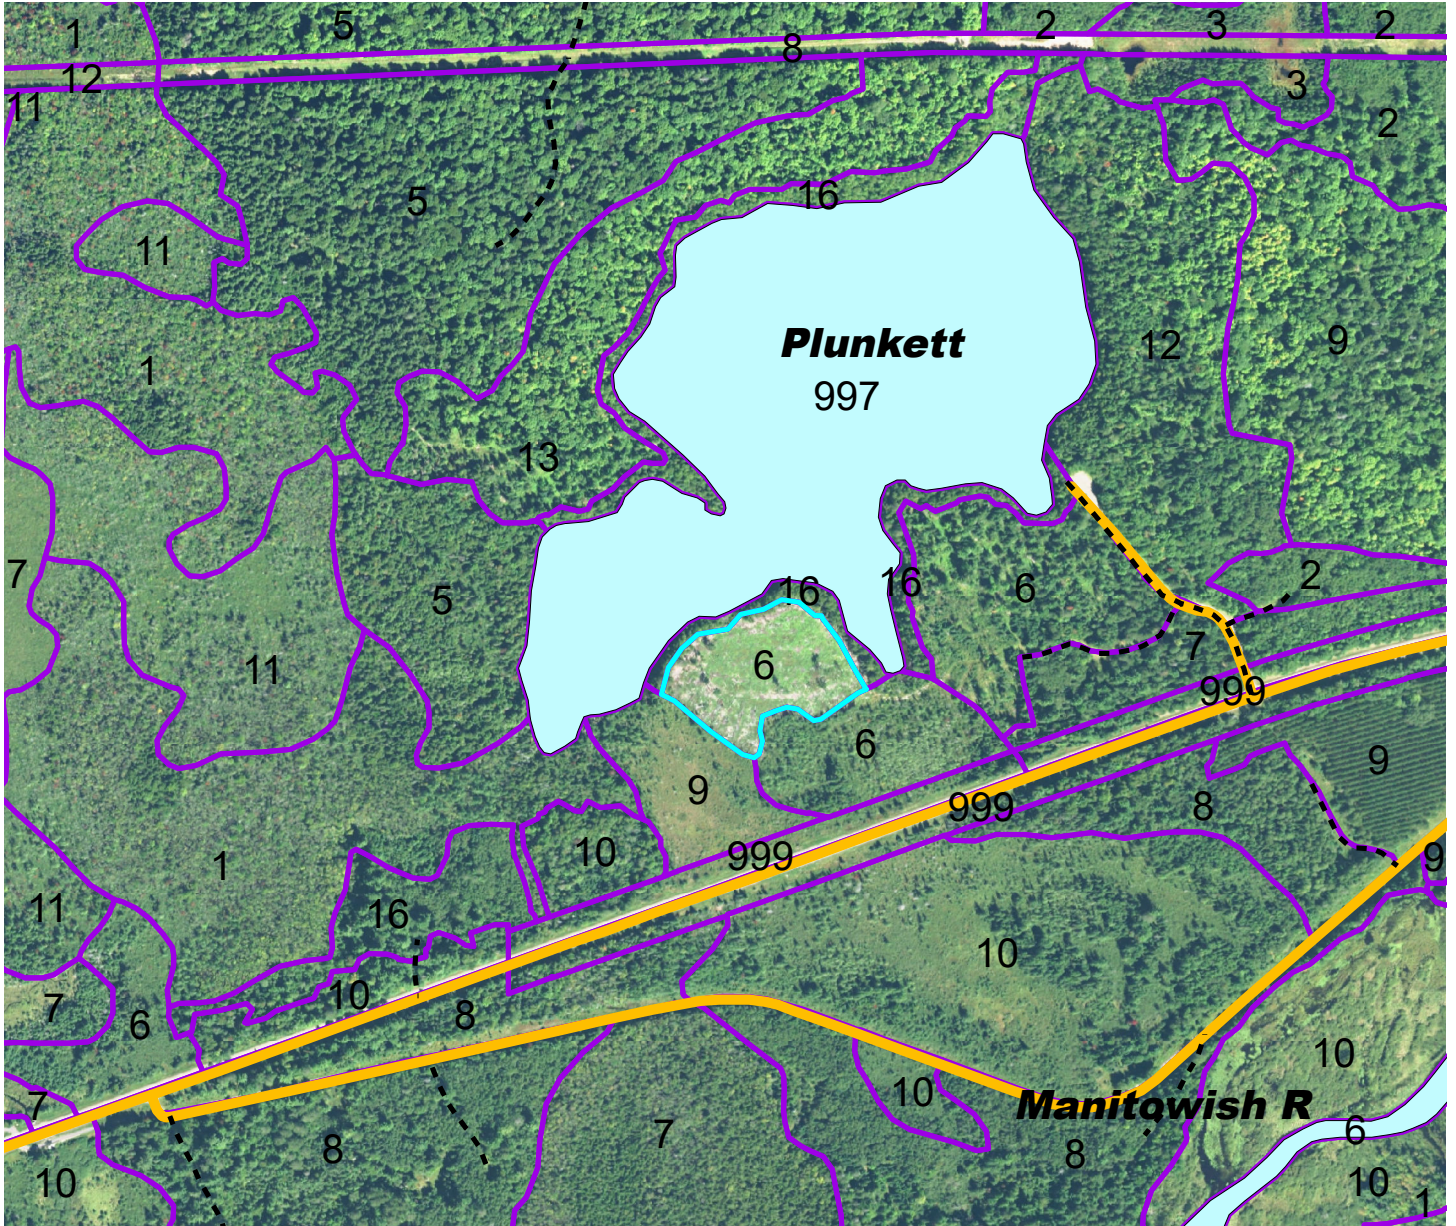

WISCONSIN
DEPARTMENT OF NATURAL RESOURCES
JACK PINE AERIAL SEEDING PROJECT
PLUNKETT LAKE
T42N R4E SECTION 10
SEEDING ACRES - 5

Legend

- Woods Roads
- Lakes
- Major Roads
- Recon Layer

Note: DD Latitude: 46.139790
DD Longitude: -89.982831

N

 Scale: 8" = 1 Mile
 1:7,920

Map produced by
 Paul Schultz, 1/21