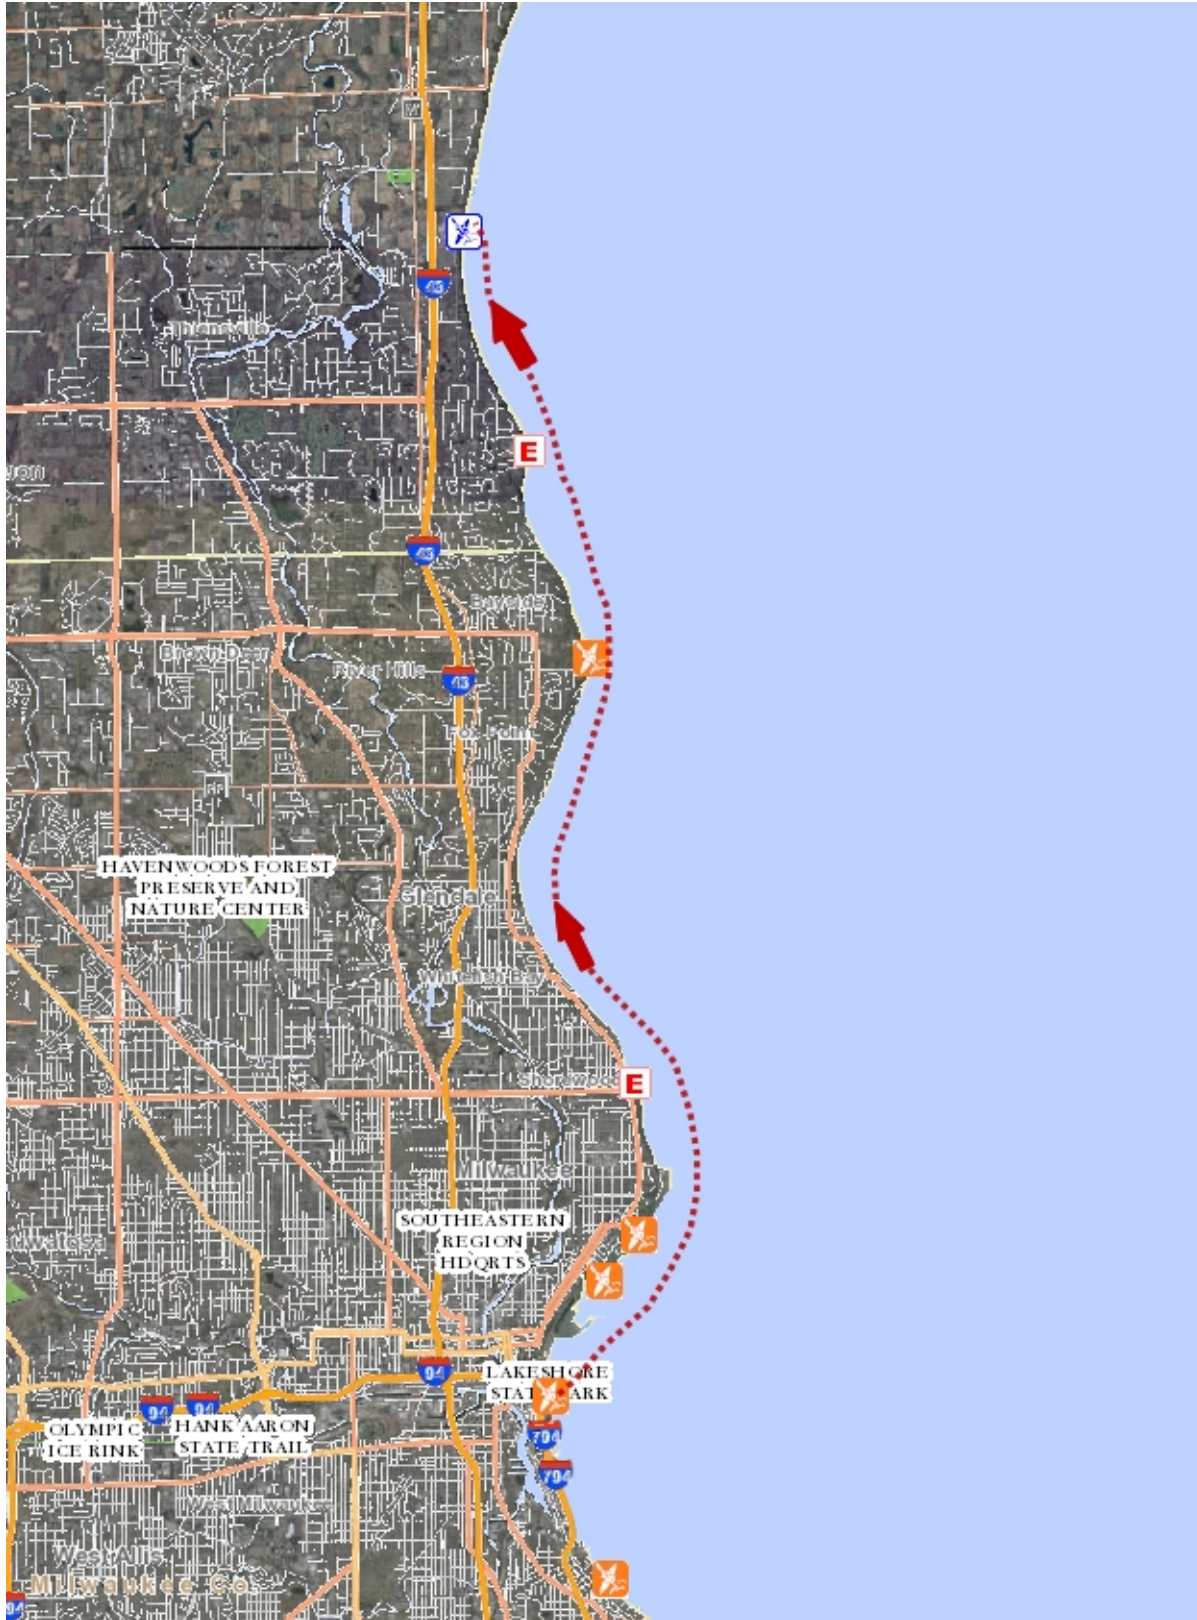

Lakeshore State Park to Concordia University

Legend

LMSWT Access Sites (800k - 1)

- Alternate
- Carry-In
- Developed
- Emergency

DNR Management Type

- Fee
- Easement
- Lease

State Natural Area Parcel Own

- WI DNR
- Federal
- County/City/Town
- Non-Gov't Conservation Org
- Education Institution

US Fish & Wildlife Service

US Forest Service

National Park Service

County Forest

Major Roads

- Interstates
- US Highways
- State Highways

Rivers and Streams

Great Lakes

Open Water

County Boundaries

Airports

2010 Air Photos (WROC)

5.0 0 Distance / 2 5.0Miles

NAD_1983_HARN_Wisconsin_TM

DISCLAIMER: The information shown on these maps has been obtained from various sources, and are of varying age, reliability and resolution. These maps are not intended to be used for navigation, nor are these maps an authoritative source of information about legal land ownership or public access. No warranty, expressed or implied, is made regarding accuracy, applicability for a particular use, completeness, or legality of the information depicted on this map. For more information, see the DNR Legal Notices web page: <http://dnr.wi.gov/ora/legal/>

1: 159,562

Notes

17 miles