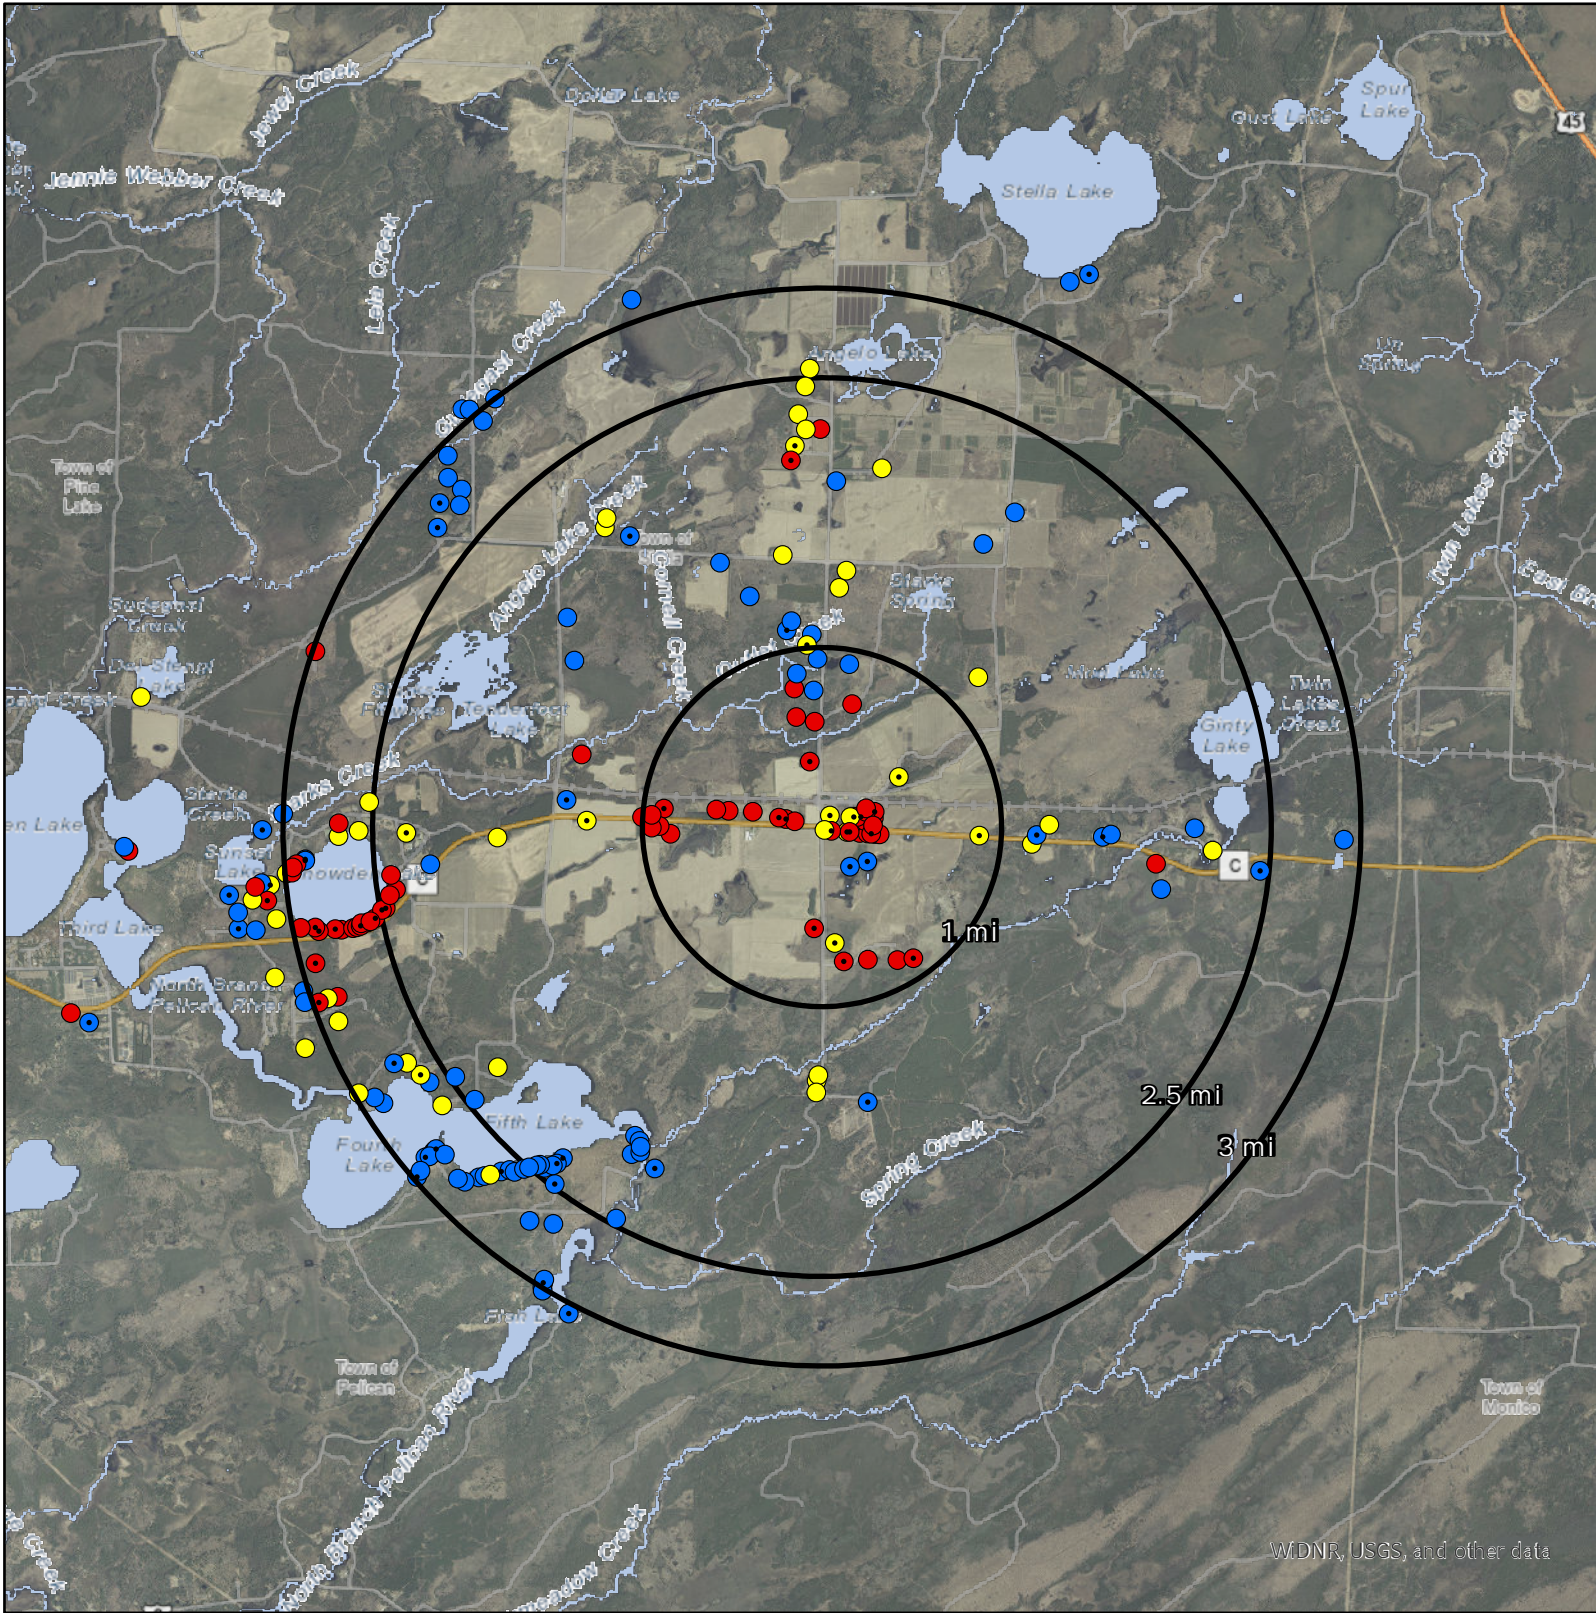

# Map of Starks area/Town of Stella PFAS sampling results (as of 12/04/2024)

WIDNR, USGS, and other data

- No detection of any PFAS
- PFAS detected but < WI Health Guidelines
- PFAS detected but > WI Health Guidelines
- No detection of any PFAS (Granite Well)
- PFAS detected but < WI Health Guidelines (Granite Well)
- PFAS detected but > WI Health Guidelines (Granite Well)

DISCLAIMER: This map is for informational purposes only and may not have been prepared for or be suitable for legal, engineering or surveying purposes. The user is solely responsible for verifying the accuracy of information before using for any purpose.