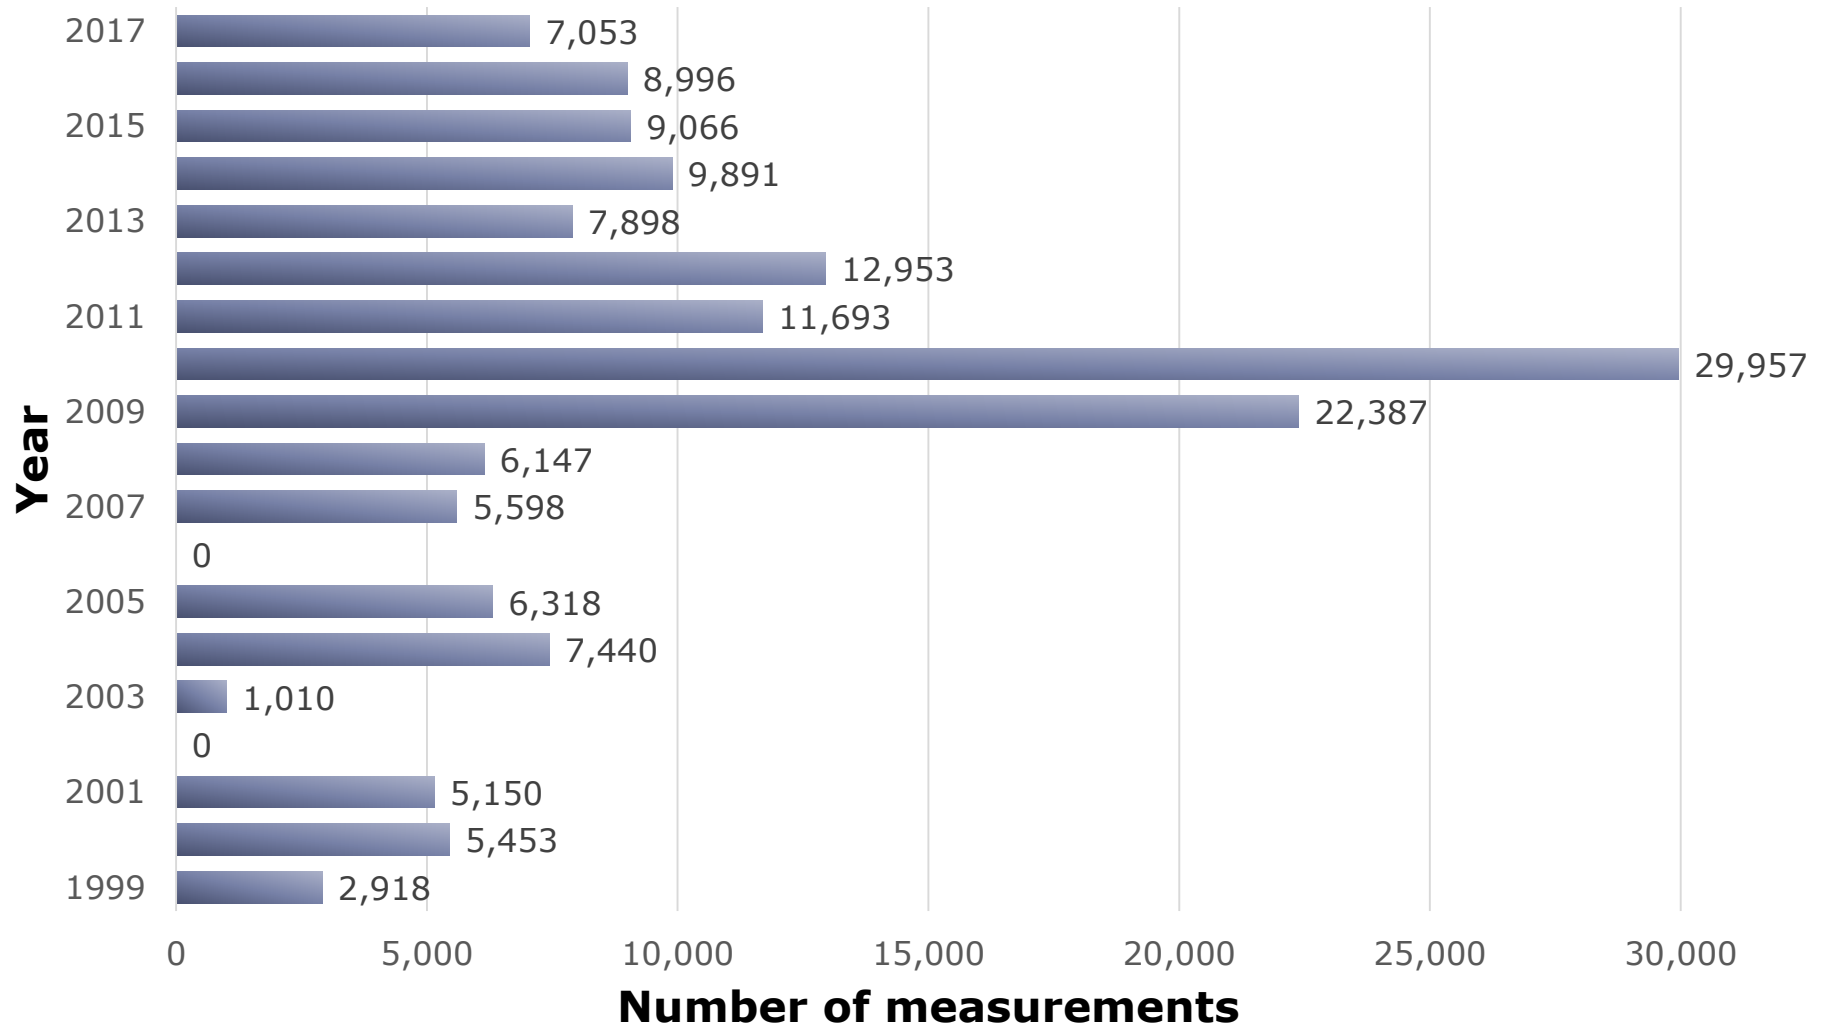

Number of satellite retrieved Secchi depth measurements from 1999 to 2017

Number of satellite retrieved Secchi depth measurements from 1999 to 2017 (Source of water clarity data: Wisconsin DNR Surface Water Integrated Monitoring System).