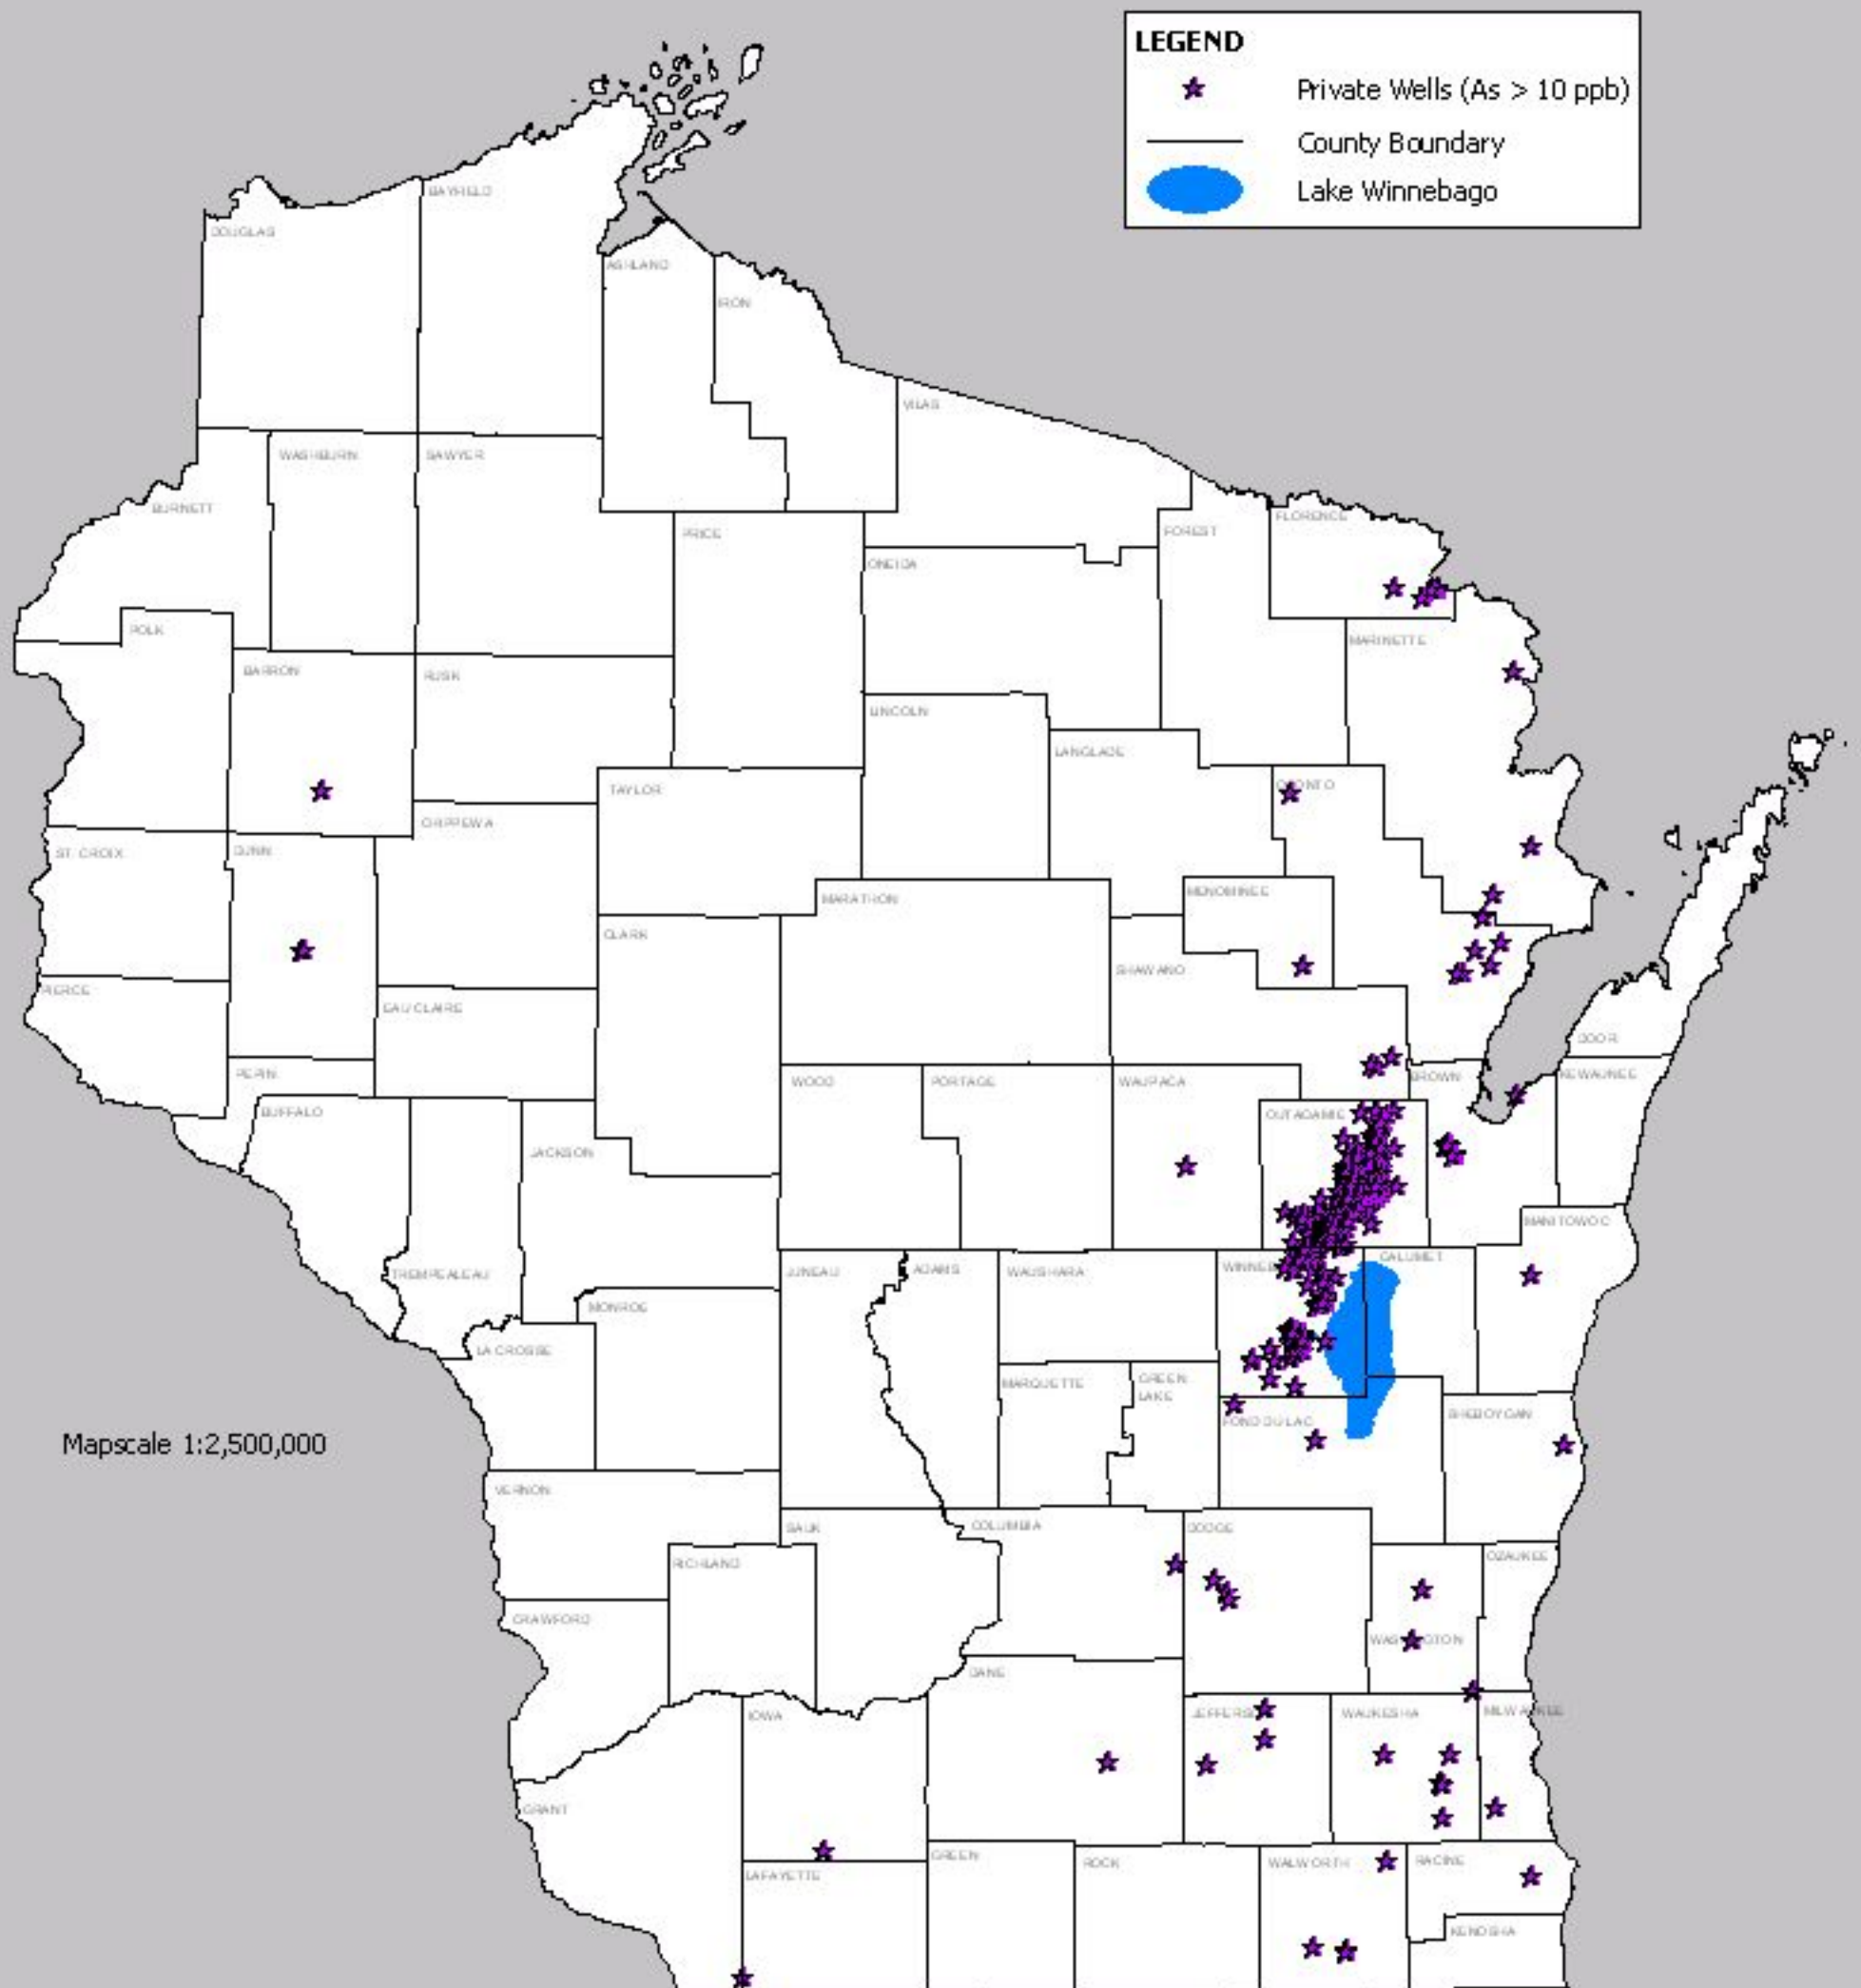

Private Drinking Water Wells with Arsenic Detects > 10 ppb

0 25 50 75 100 Miles