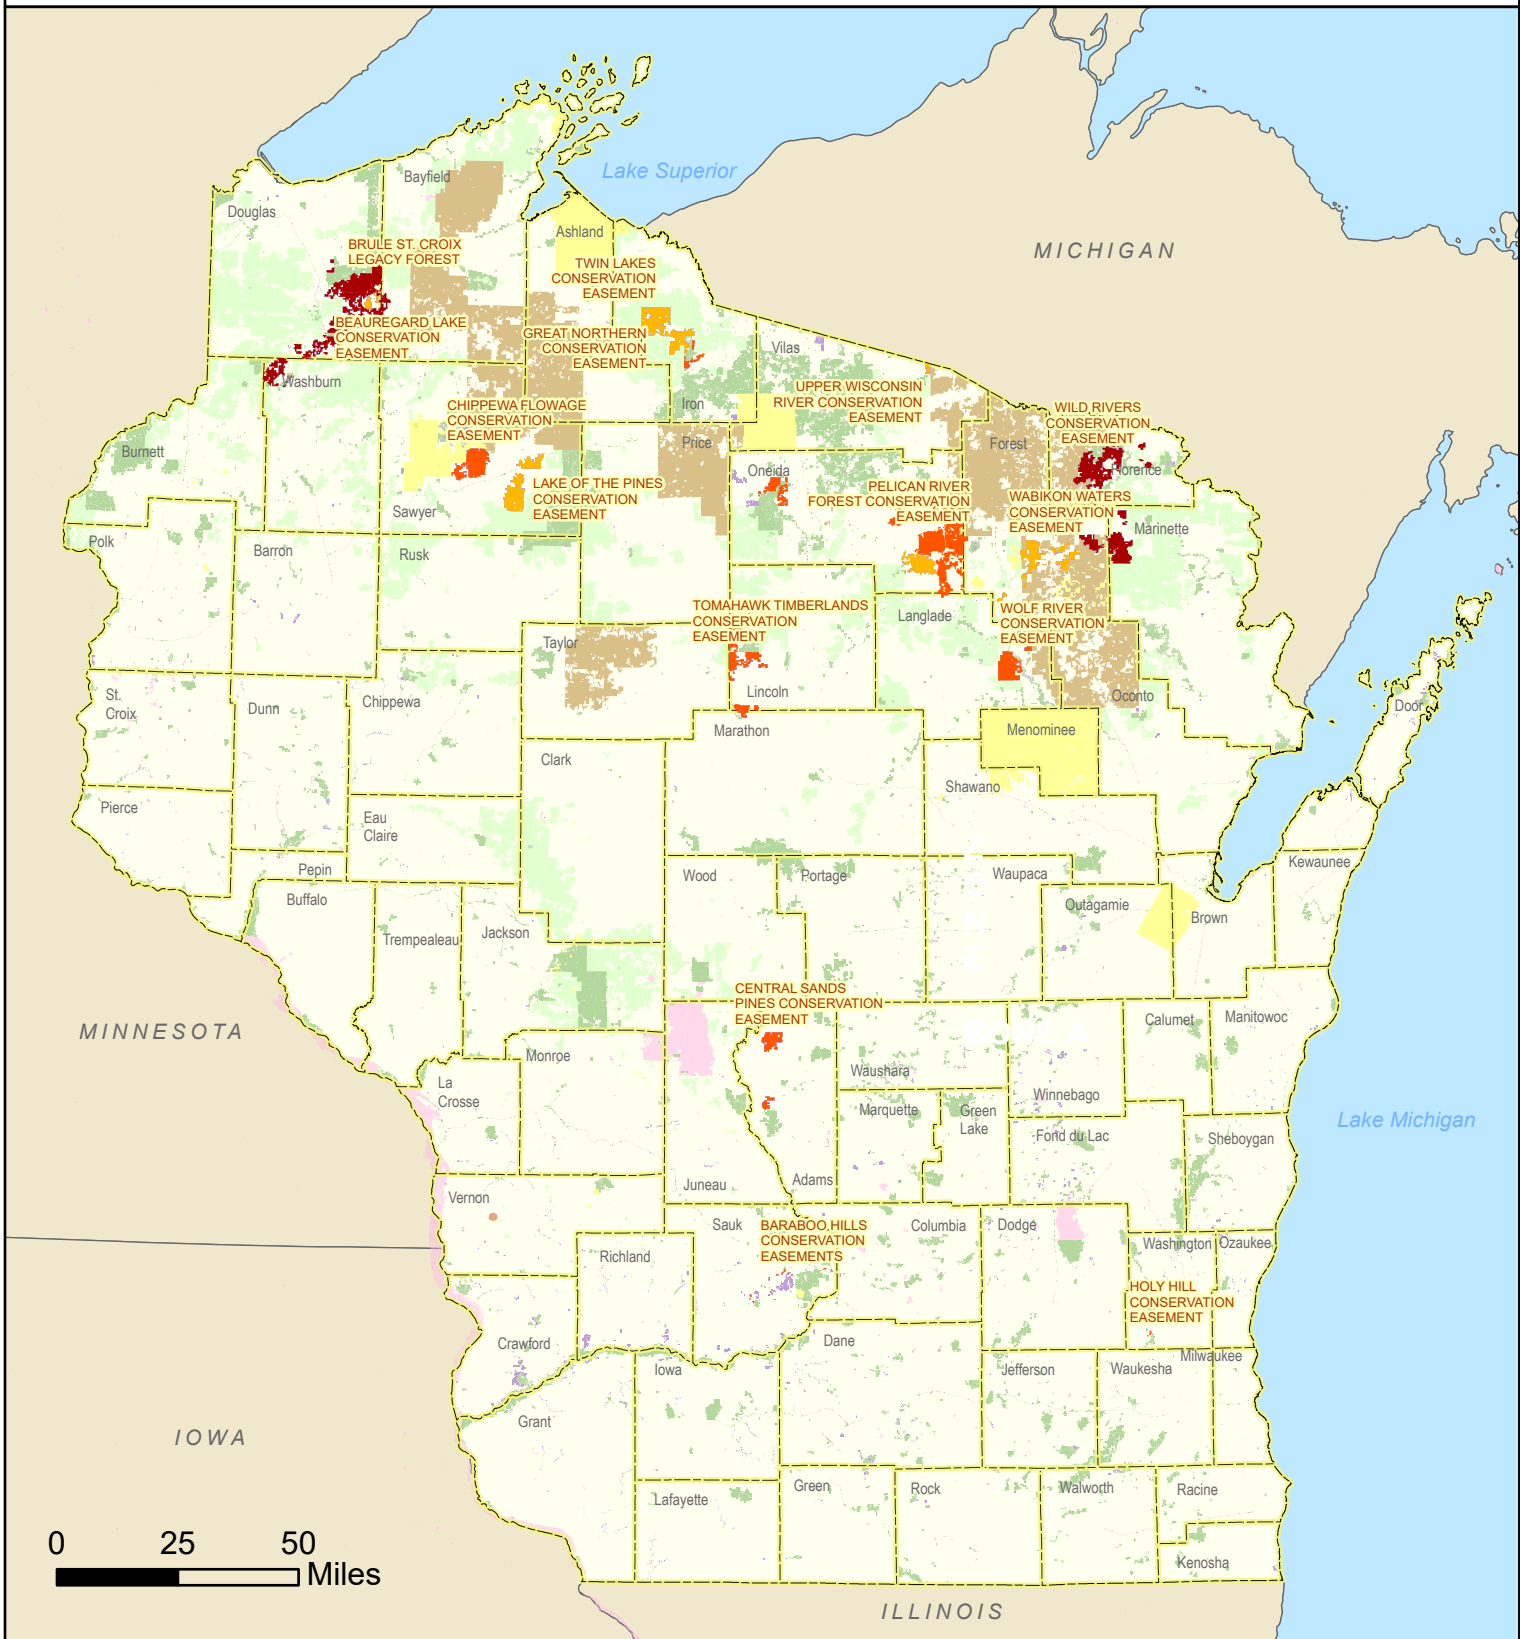

# Forest Legacy Program Conservation Easements

## Funding Source

- Federal/State Funding
- Federal
- State

- DNR Fee Title
- DNR Easement
- Tribal Land
- County Forest Lands

- National Forest
- U.S. Fish & Wildlife Service
- County Boundary

Mar 04, 2024 zs  
Division of Forestry

The data shown on this map have been obtained from various sources, and are of varying age, reliability and resolution. This map is not intended to be used for navigation, nor is this map an authoritative source of information about legal land ownership or public access. Users of this map should confirm the ownership of land through other means in order to avoid trespassing. No warranty, expressed or implied, is made regarding accuracy, applicability for a particular use, completeness, or legality of the information depicted on this map.