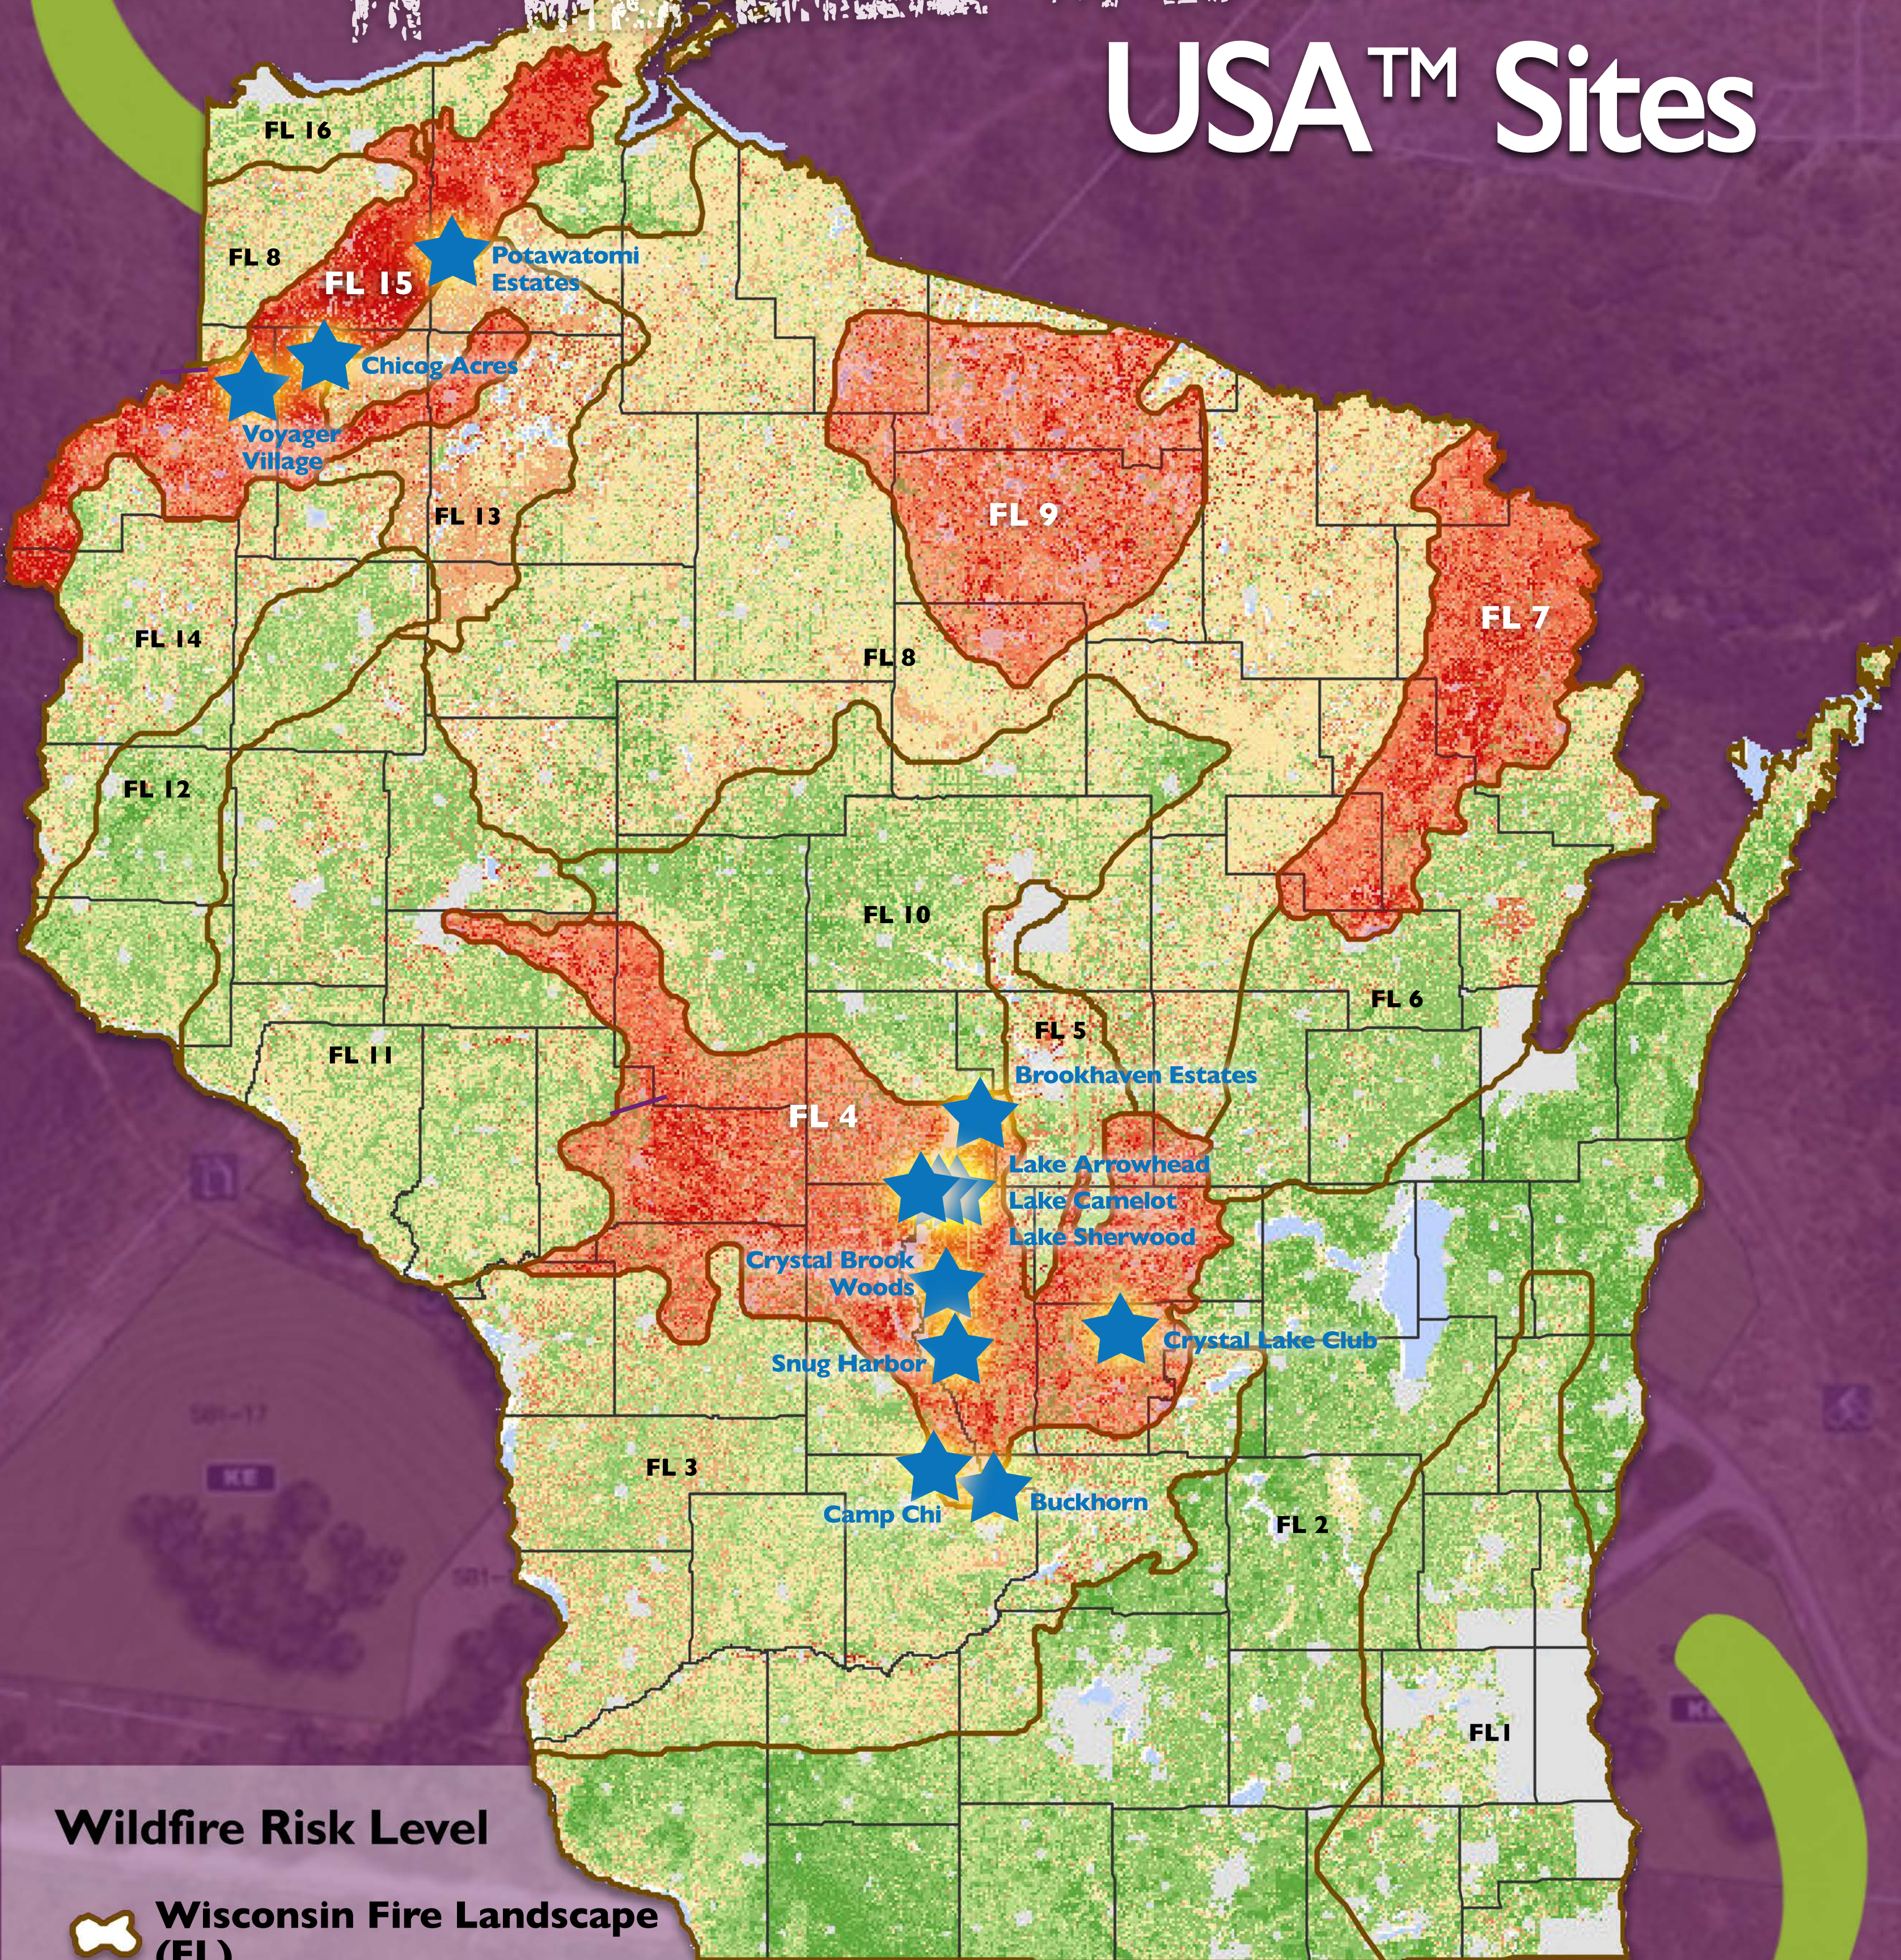

Wisconsin's

FIREWISE

USA™ Sites

Wildfire Risk Level

Wisconsin Fire Landscape (FL)

Very Low

Very High