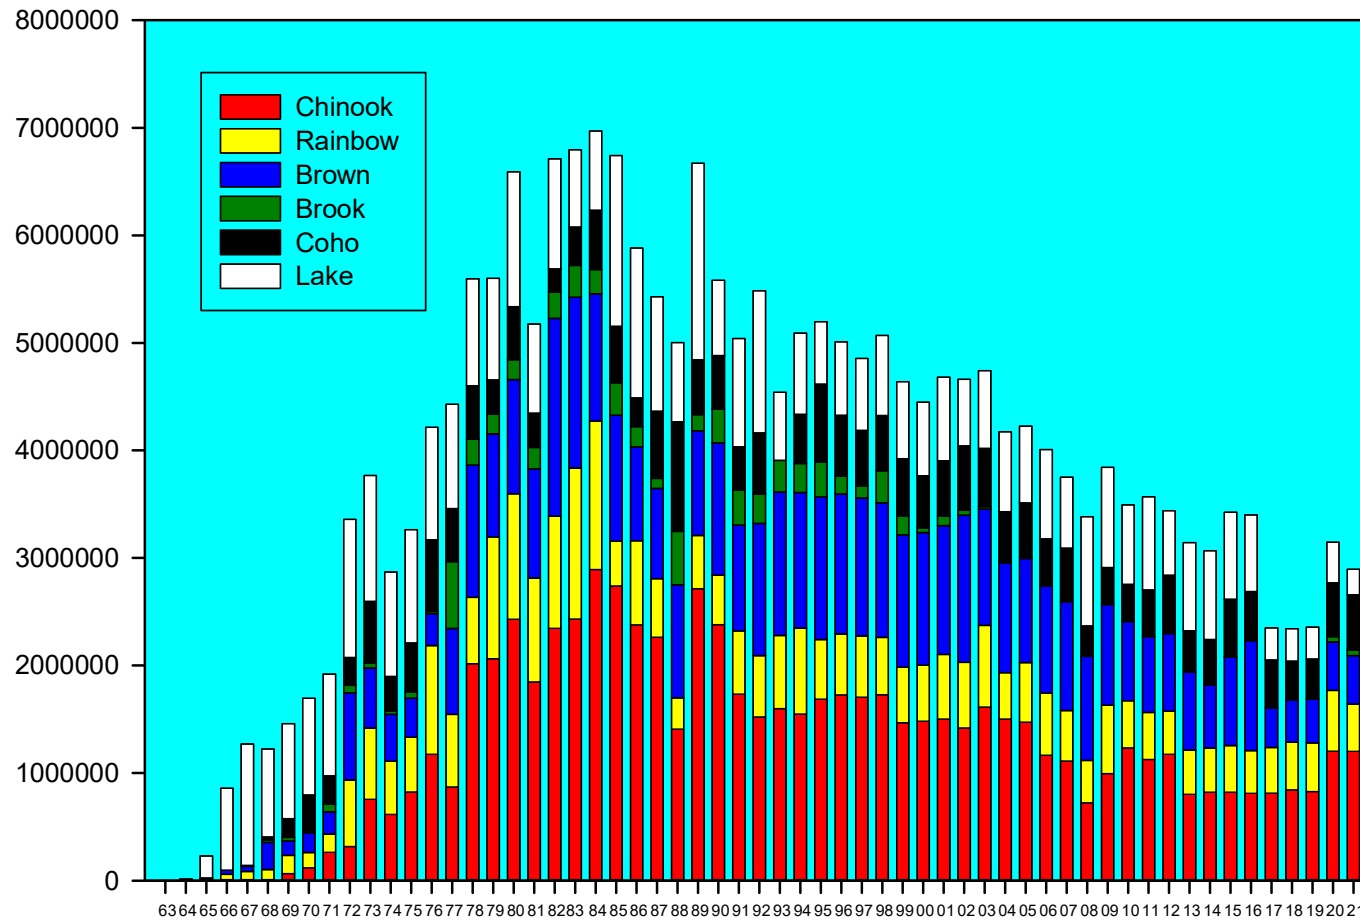

# Wisconsin DNR Lake Michigan Salmon and Trout stocking from 1963 to 2021

## Wisconsin Lake Michigan Salmon and Trout harvest and effort from 1969 to 2021