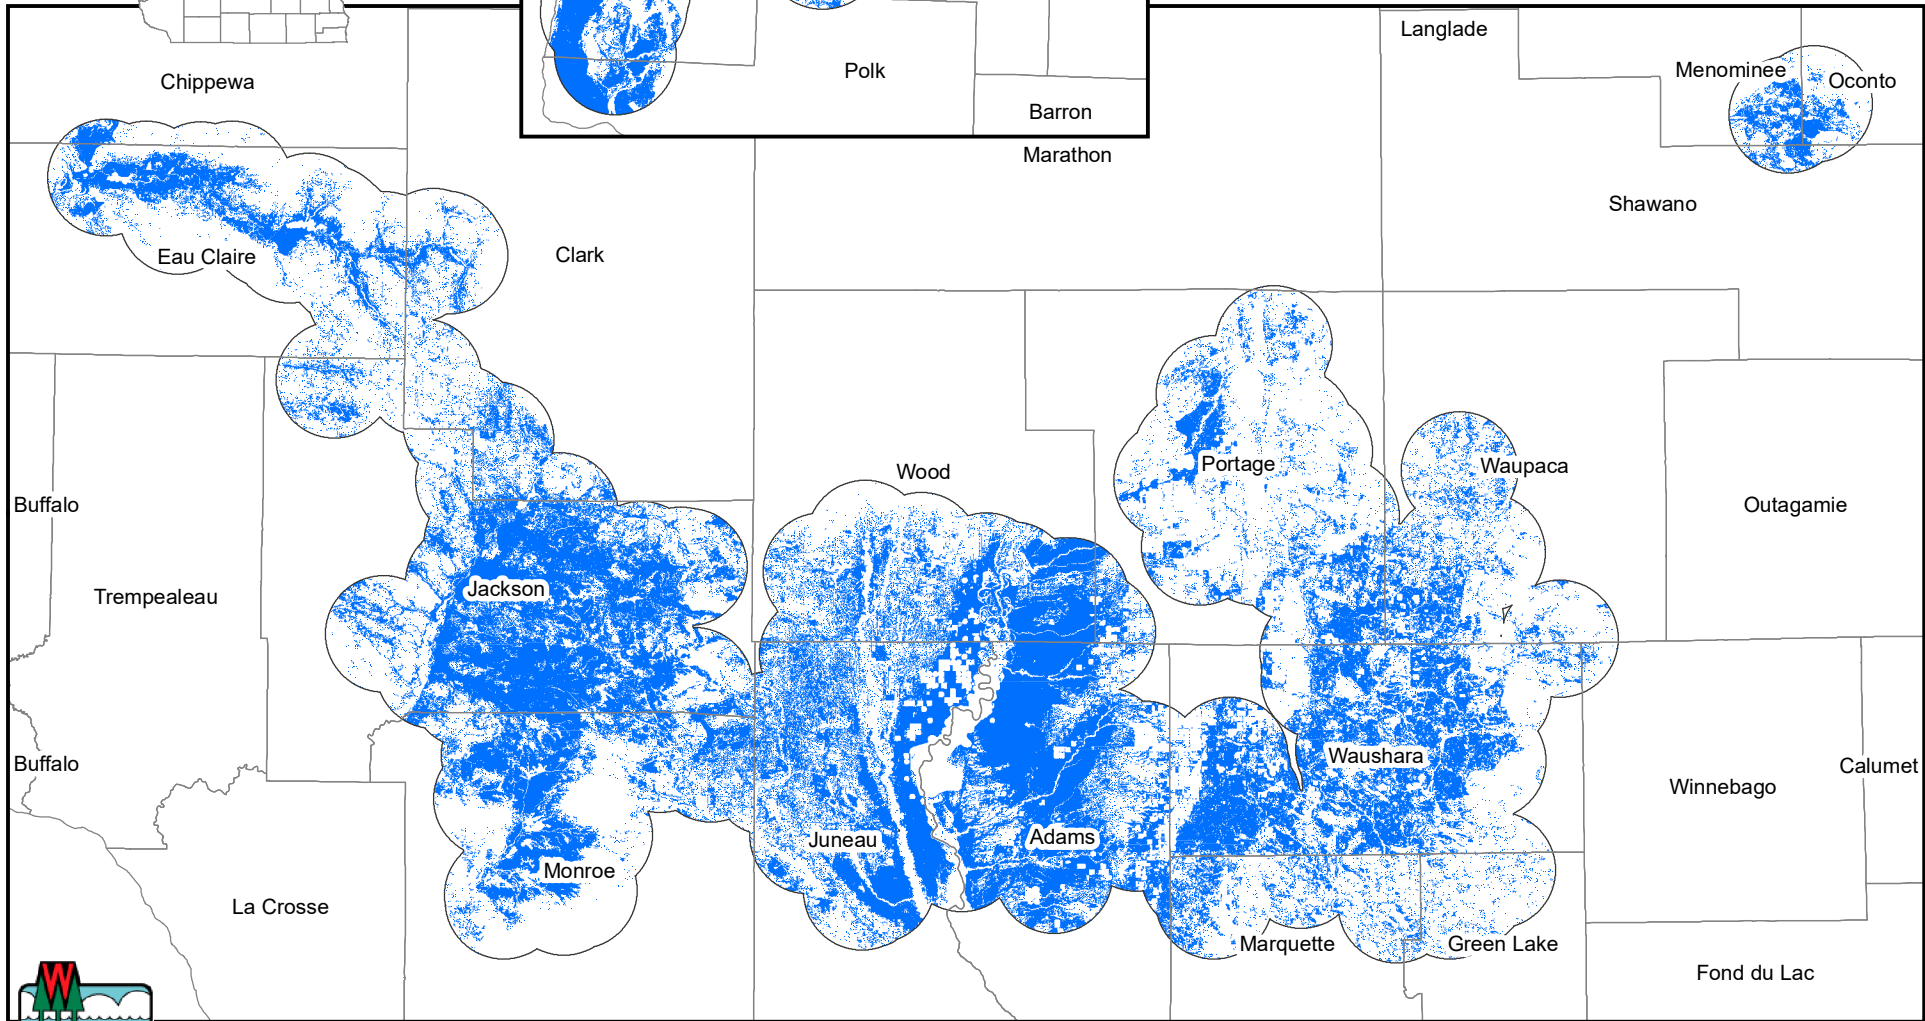

Karner Blue Butterfly High Potential Range 2019

High Potential Range
 5 mile buffer around sites