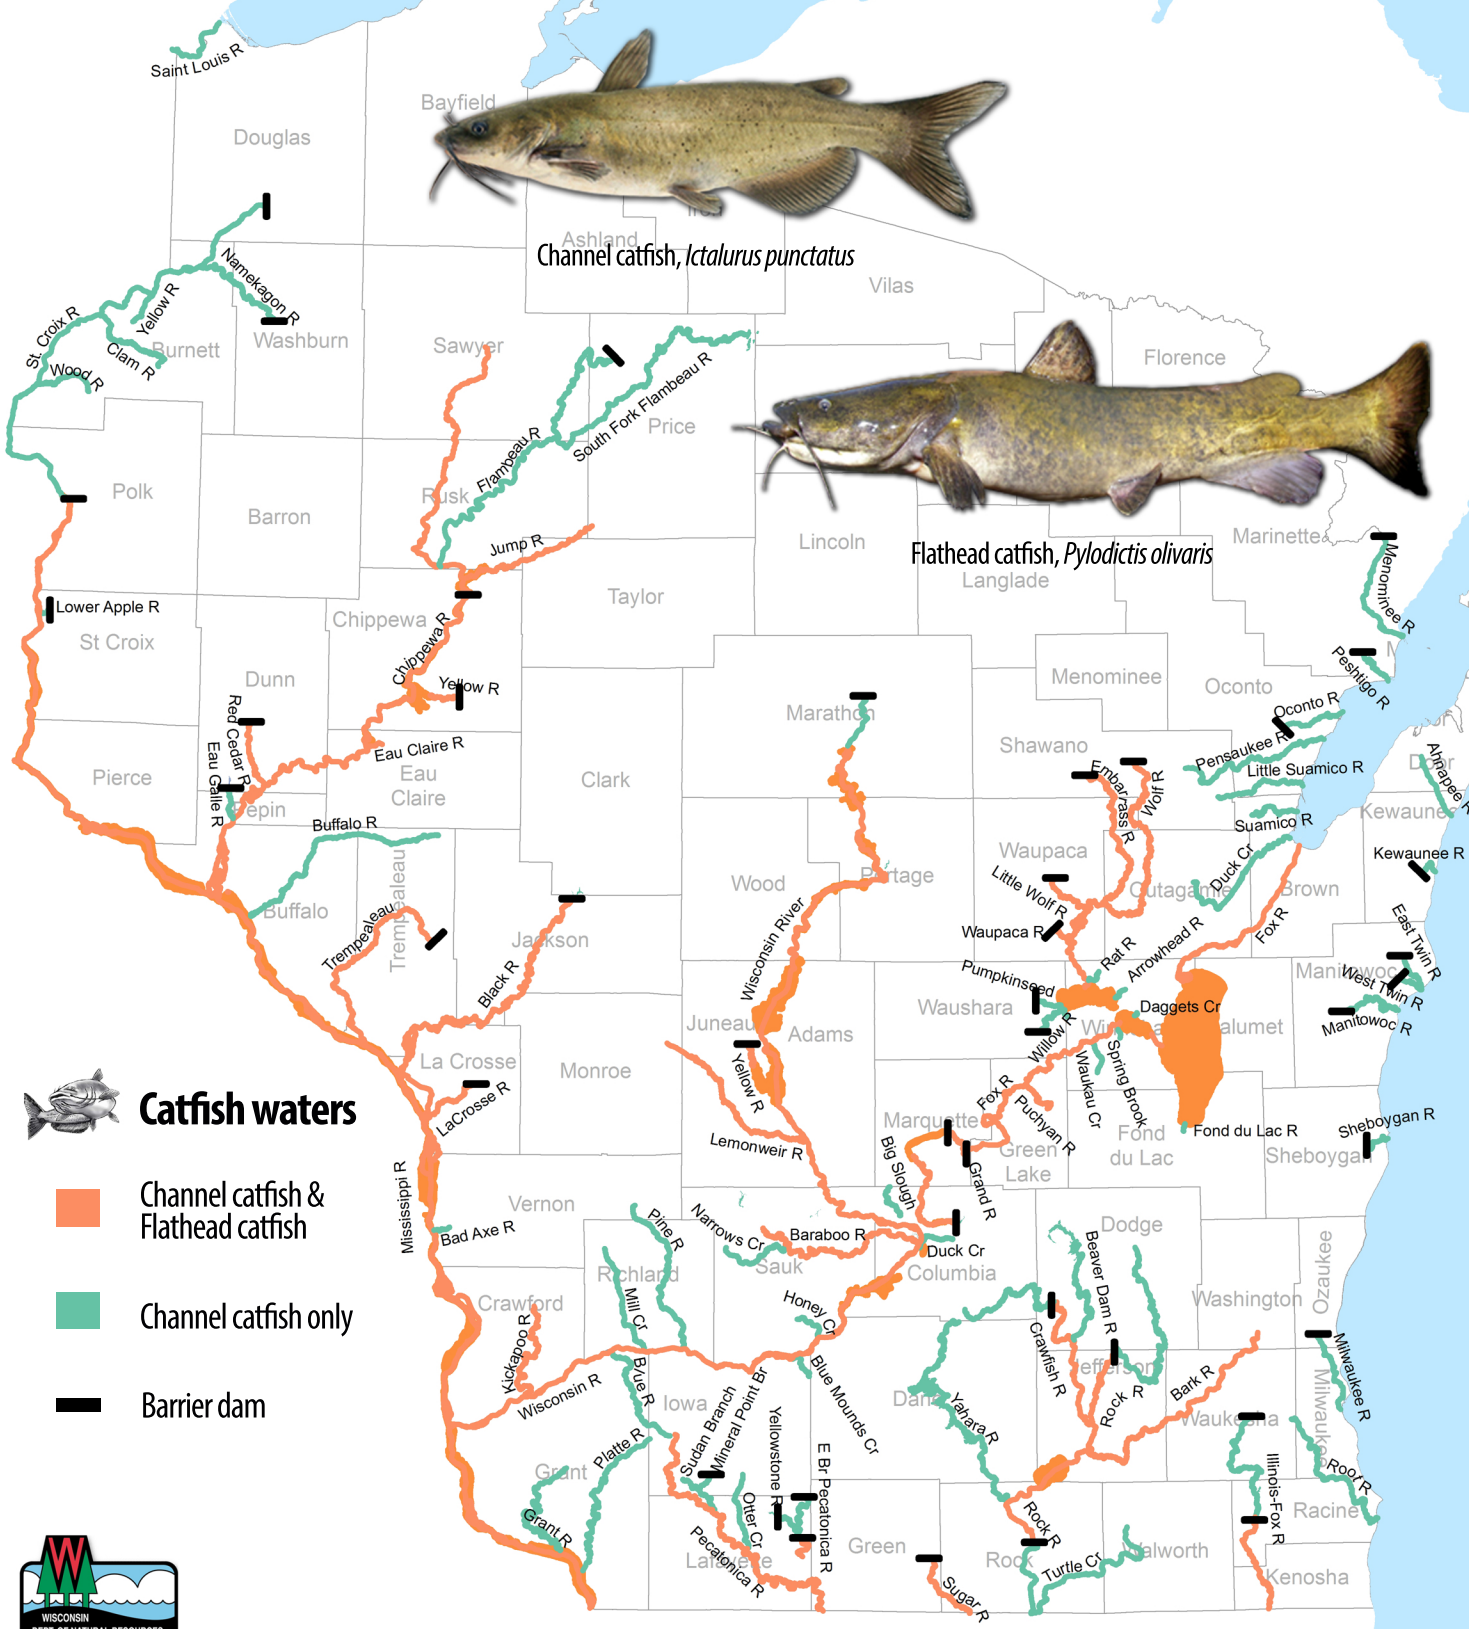

The Distribution of Channel and Flathead Catfish in Wisconsin

Channel catfish, *Ictalurus punctatus*

Flathead catfish, *Pylodictis olivaris*

Catfish waters

- Channel catfish & Flathead catfish
- Channel catfish only
- Barrier dam