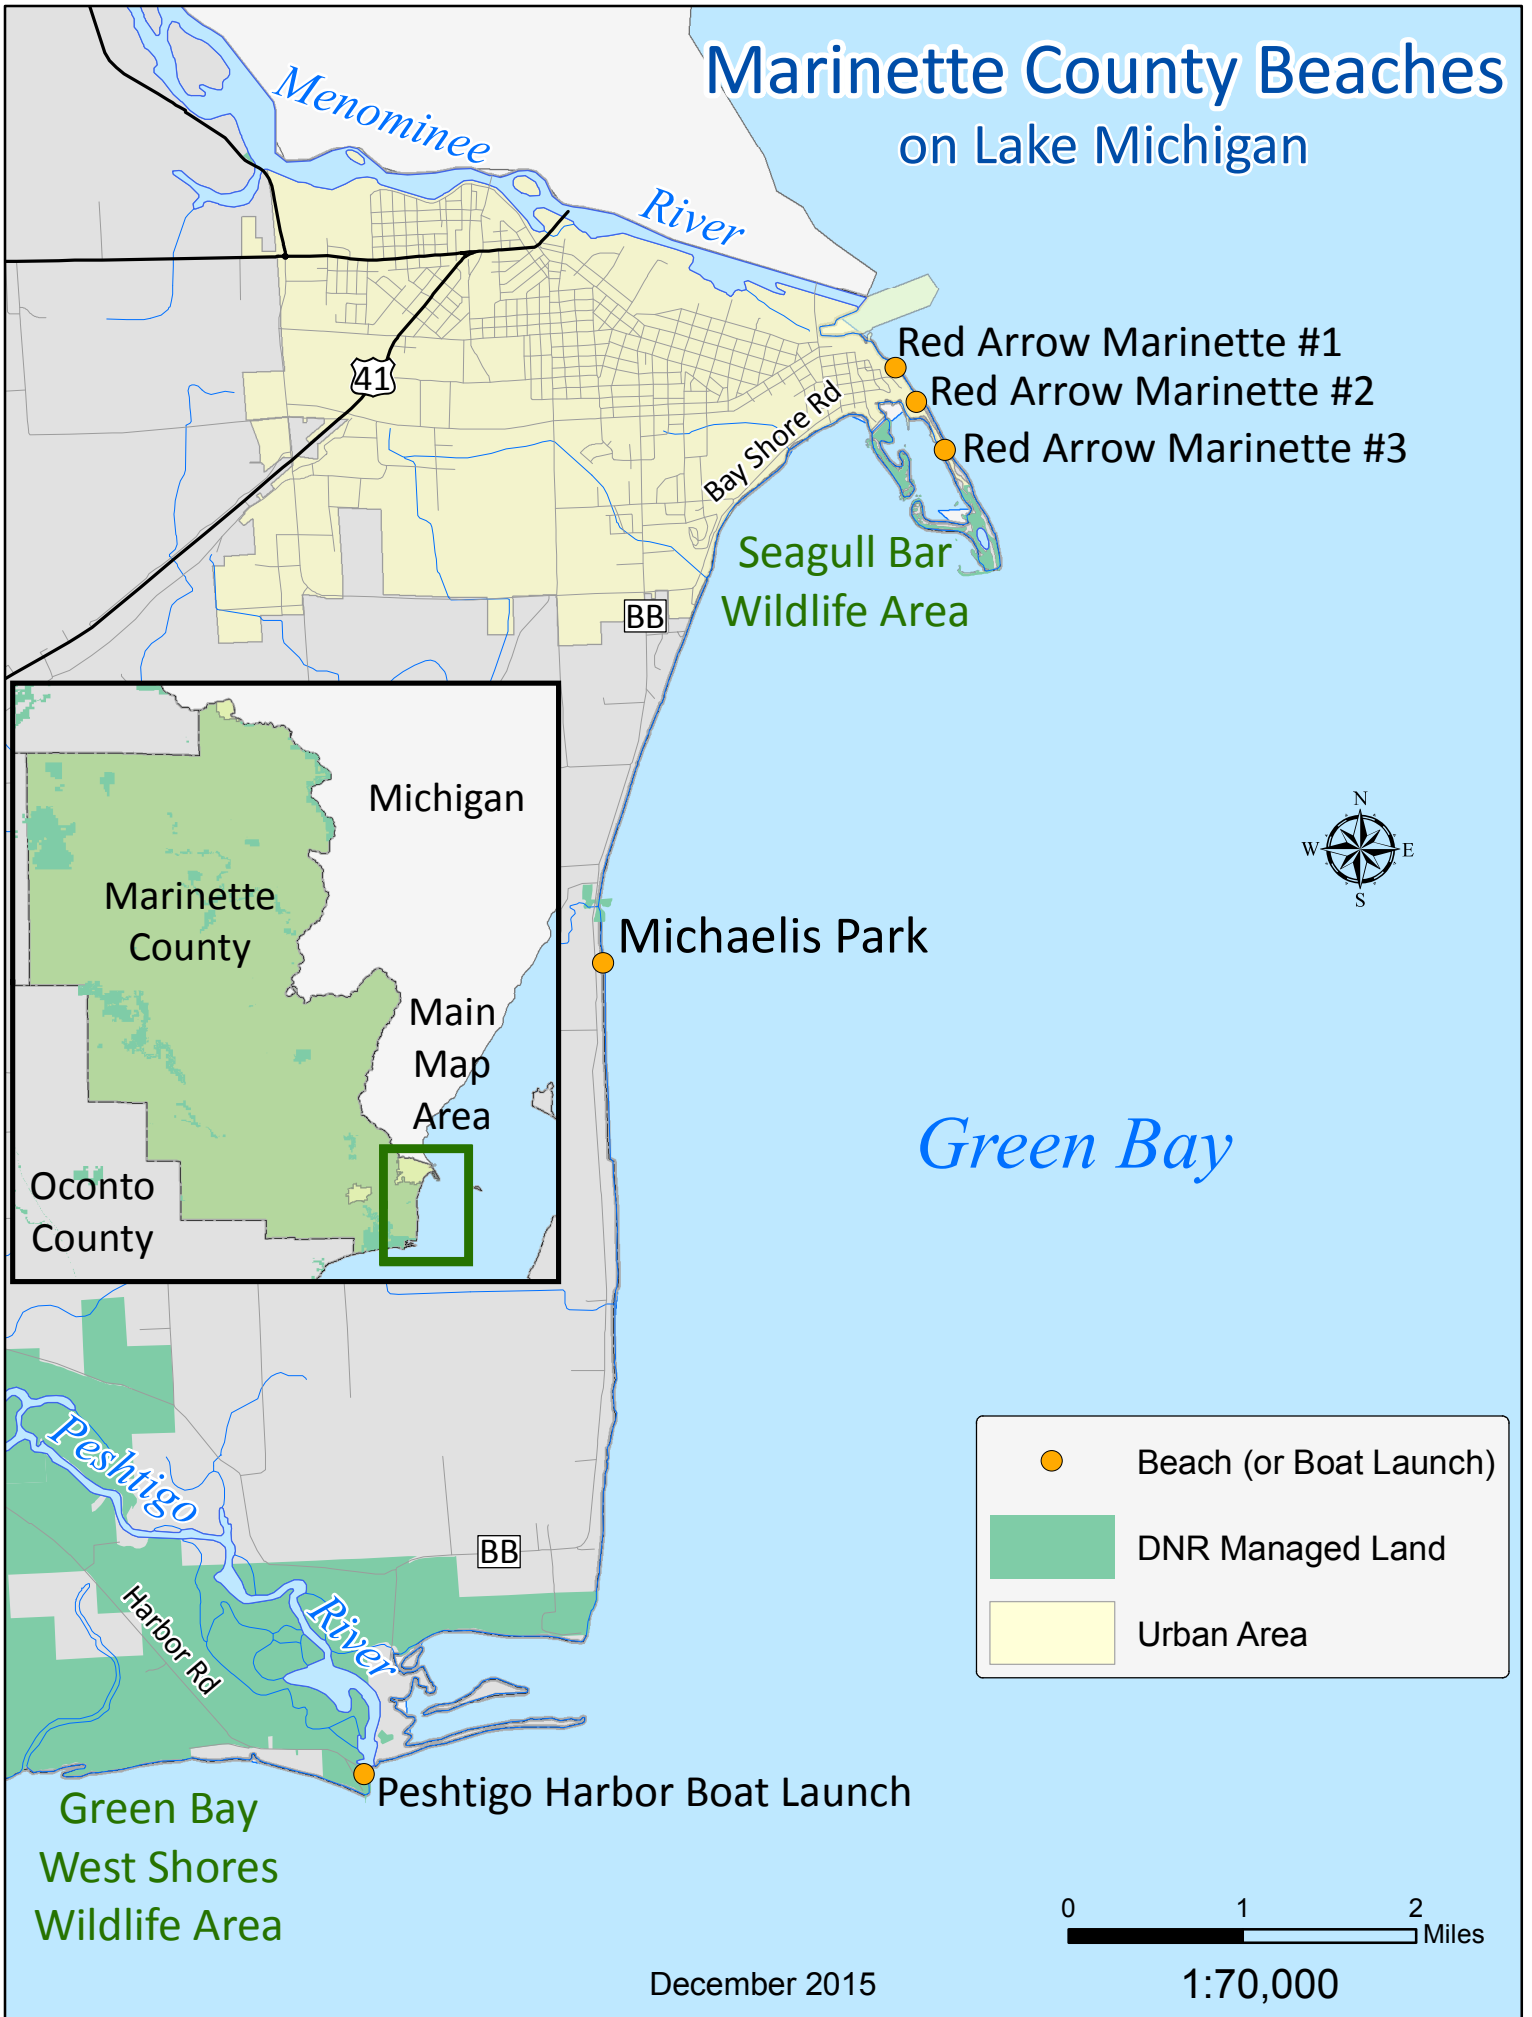

# Marinette County Beaches on Lake Michigan

December 2015

1:70,000