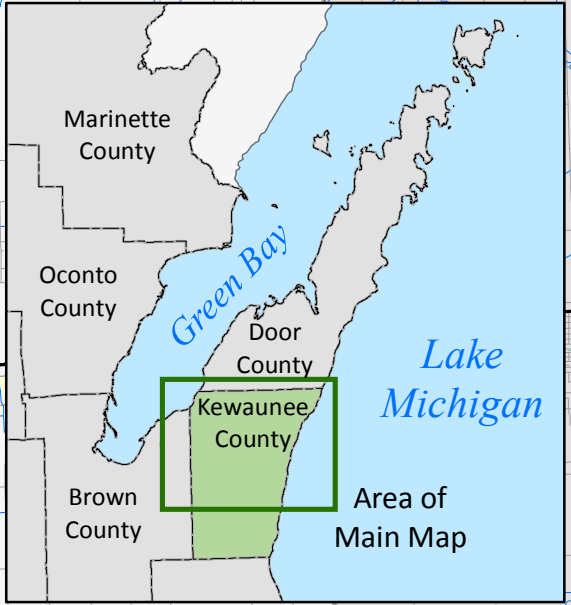

Green Bay

Kewaunee County Beaches on Lake Michigan

Red River Park

57

42

Ahnapee River

Algoma

Crescent

Ahnapee Recreation Trail

9th Ave Wayside

54

42

Lake Michigan

C.D. "Buzz" Besadny
Fish and Wildlife Area

Kewaunee River

Kewaunee

Lighthouse Vista
Pioneer Park
Selner Park

- Beach (or Boat Launch)
- DNR Managed Land
- Urban Area

December 2015