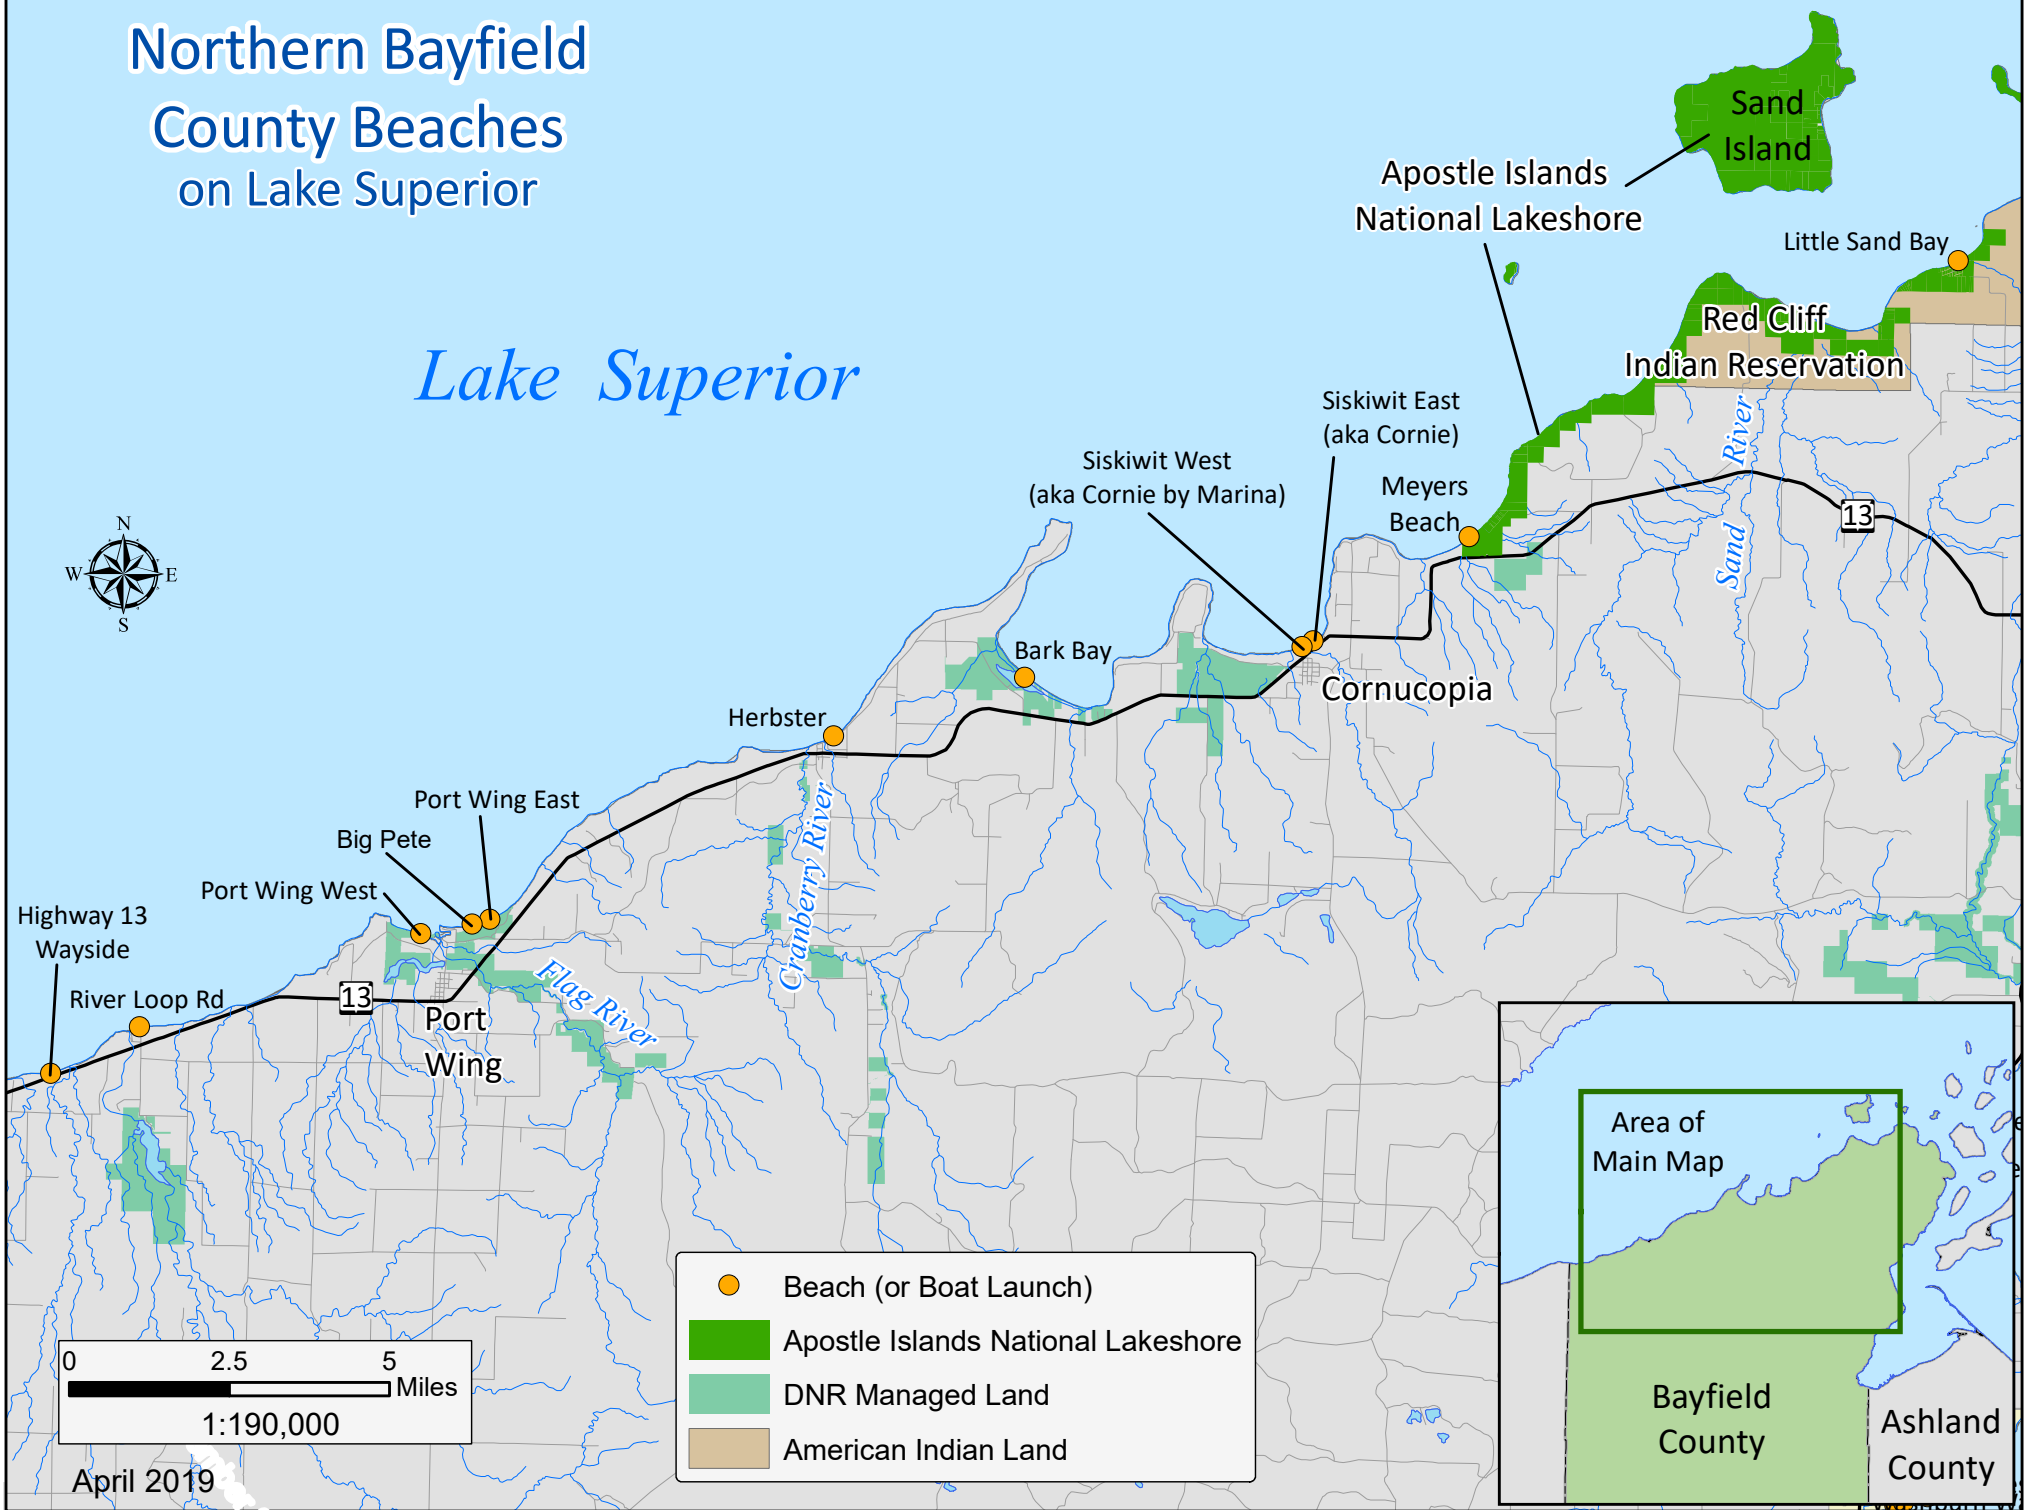

Northern Bayfield County Beaches on Lake Superior

Lake Superior

-  Beach (or Boat Launch)
-  Apostle Islands National Lakeshore
-  DNR Managed Land
-  American Indian Land

0 2.5 5
Miles
1:190,000

April 2019