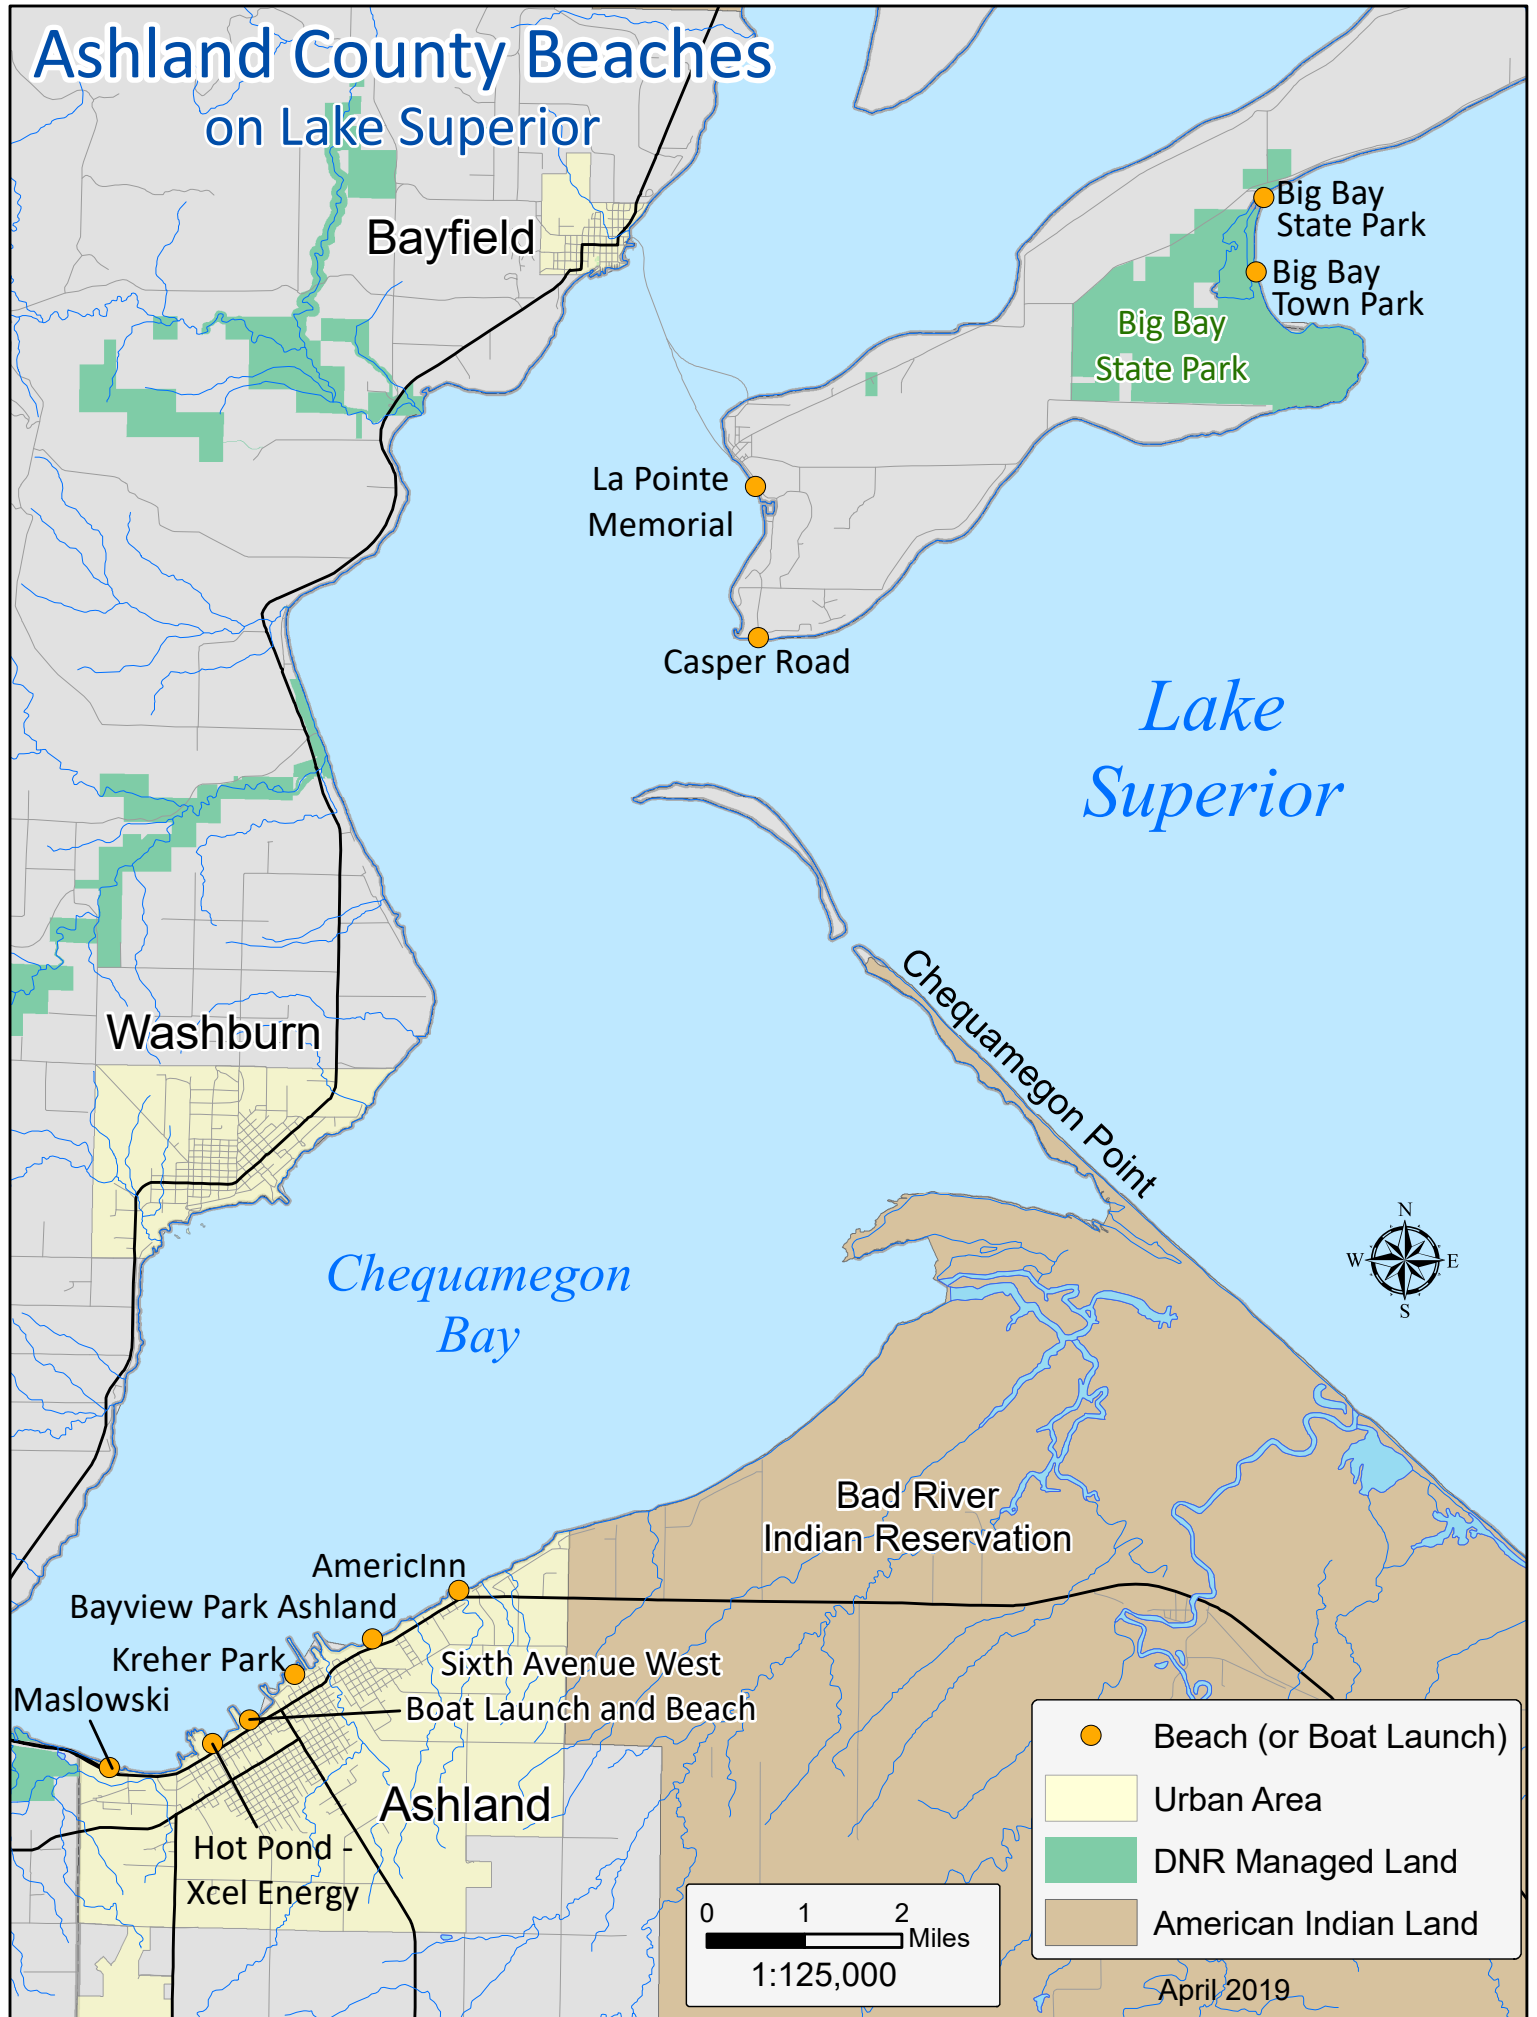

# Ashland County Beaches on Lake Superior

Lake Superior

Chequamegon Bay

Chequamegon Point

Bad River Indian Reservation

Ashland

April 2019