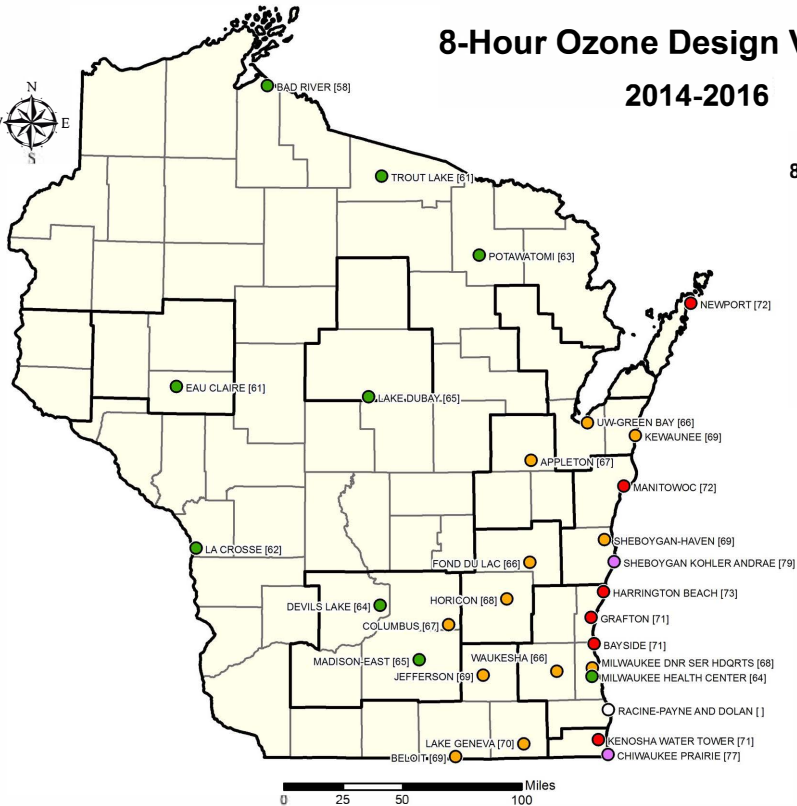

8-Hour Ozone Design Values (DVs)

2014-2016

8-Hour Ozone DVs in ppb

- Data Incomplete
- ≤ 65
- 66 - 70
- 71 - 75
- ≥ 76

2008 Ozone NAAQS: 75 ppb
2015 Ozone NAAQS: 70 ppb

Statistical areas shown
as dark lines

0 25 50 100 Miles