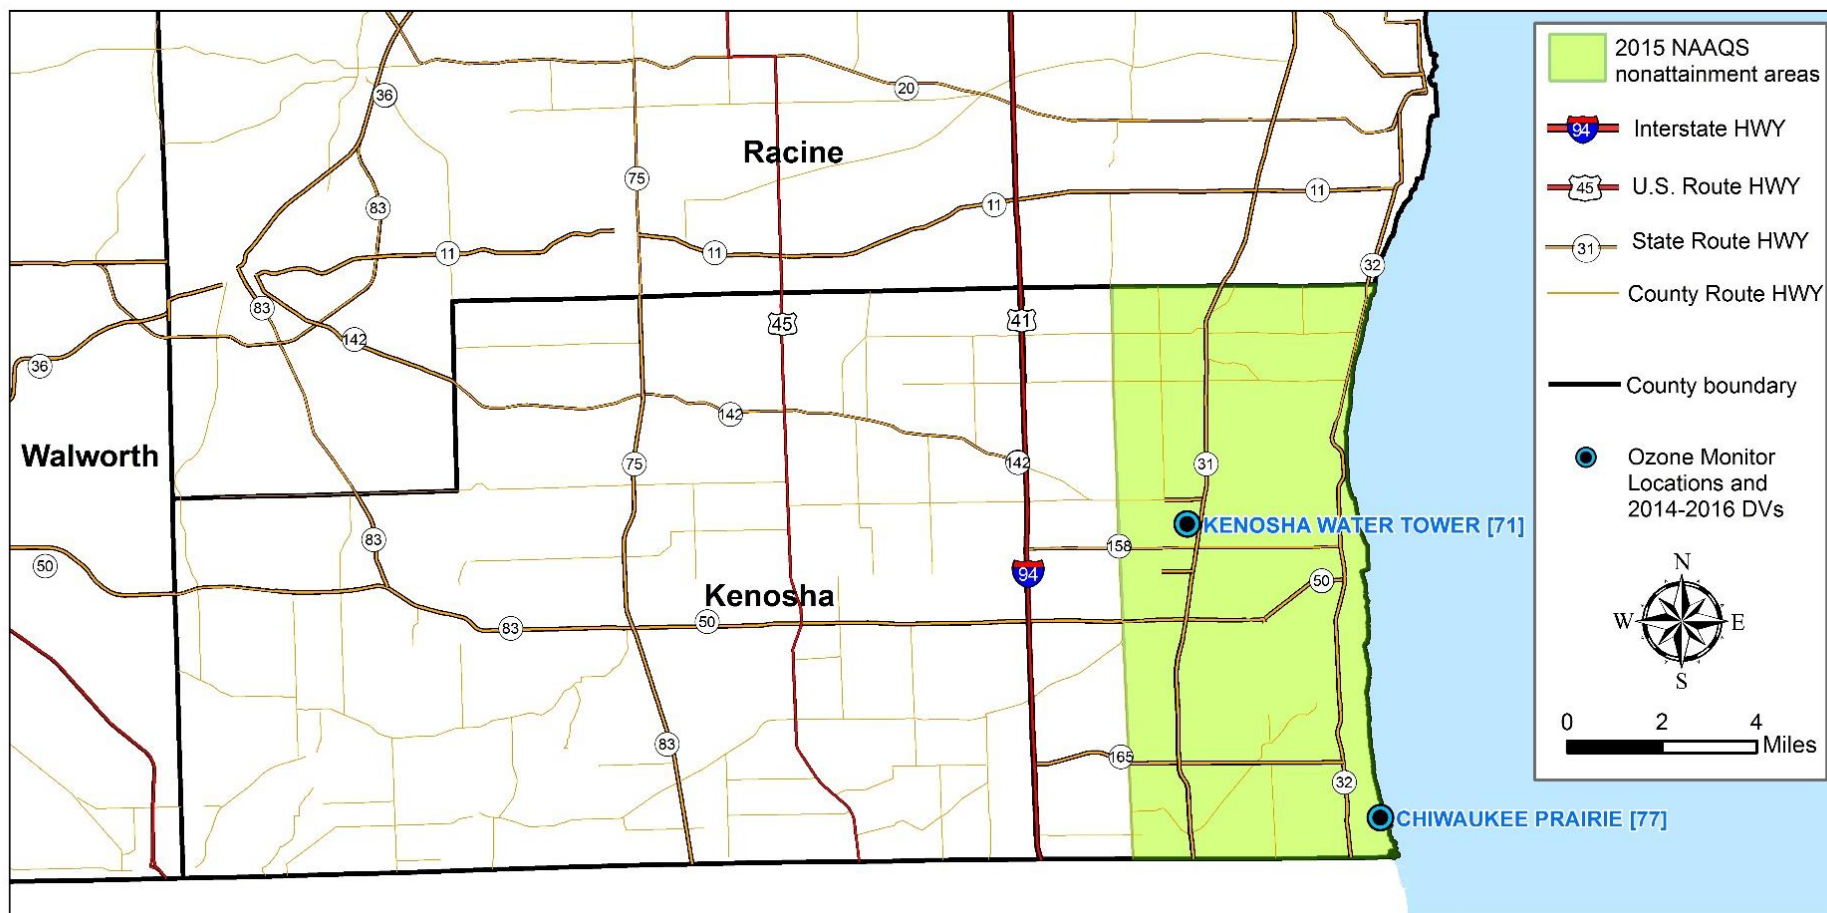

EPA's Final 2015 Ozone NAAQS Nonattainment Area Designations

All areas of Wisconsin

EPA's Final 2015 Ozone NAAQS Nonattainment Area Designations

Kenosha County

(Note: Kenosha County is part of the IL-IN-WI Chicago nonattainment area)

EPA's Final 2015 Ozone NAAQS Nonattainment Area Designations

Northern Milwaukee/Ozaukee Shoreline Area

EPA's Final 2015 Ozone NAAQS Nonattainment Area Designations

Sheboygan County

EPA's Final 2015 Ozone NAAQS Nonattainment Area Designations

Manitowoc County

EPA's Final 2015 Ozone NAAQS Nonattainment Area Designations

Door County