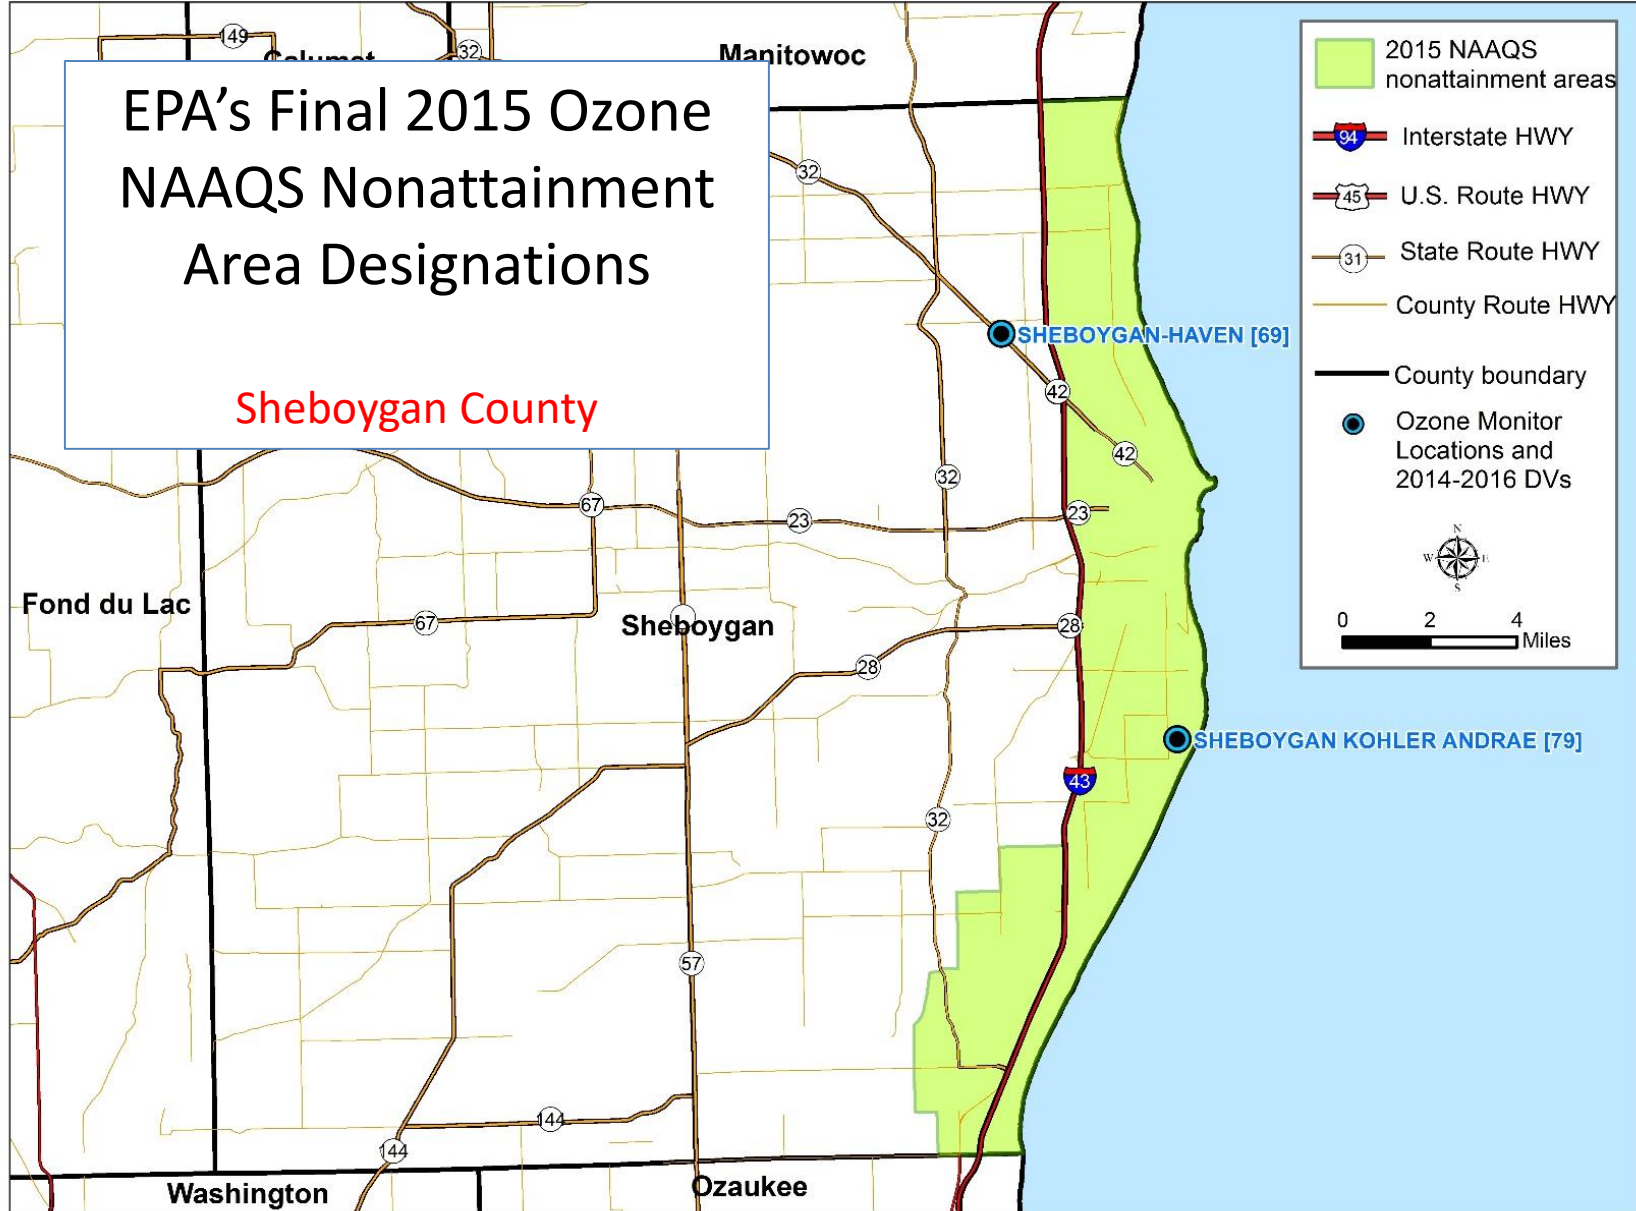

EPA's Final 2015 Ozone NAAQS Nonattainment Area Designations

All areas of Wisconsin

EPA's Final 2015 Ozone NAAQS Nonattainment Area Designations

Kenosha County

(Note: Kenosha County is part of the IL-IN-WI Chicago nonattainment area)

EPA's Final 2015 Ozone NAAQS Nonattainment Area Designations

Northern Milwaukee/Ozaukee Shoreline Area

EPA's Final 2015 Ozone NAAQS Nonattainment Area Designations

Sheboygan County

EPA's Final 2015 Ozone NAAQS Nonattainment Area Designations

Manitowoc County

EPA's Final 2015 Ozone NAAQS Nonattainment Area Designations

Door County