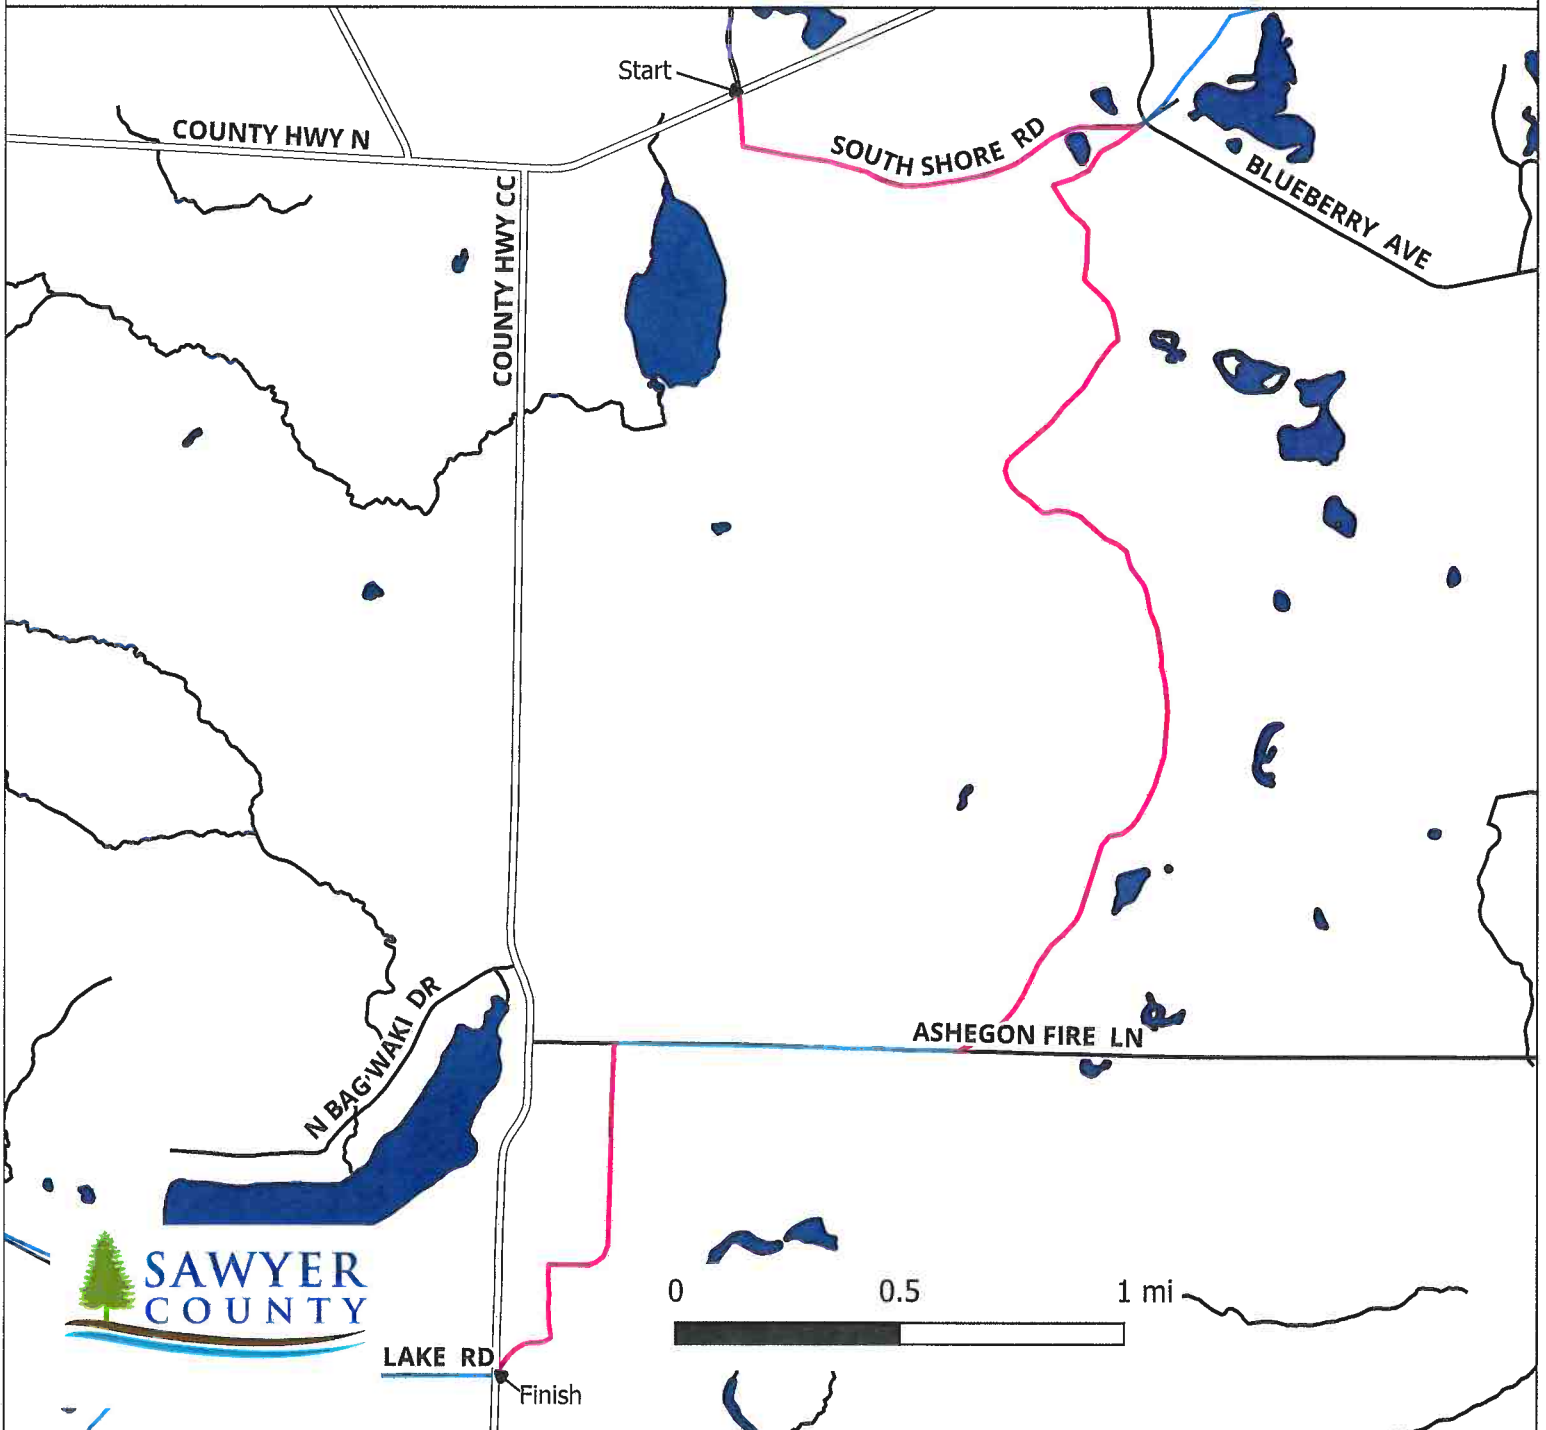

Trail 9 New Maintenance Miles

Hideout Road - Cty Hwy CC

Sawyer County, WI

T39N R7W

Legend

— County Highways

— New Miles

Sawyer County Rec Trails

— ATV Route

— Dual Use Trail

— Snowmobile Trail

— Town Roads