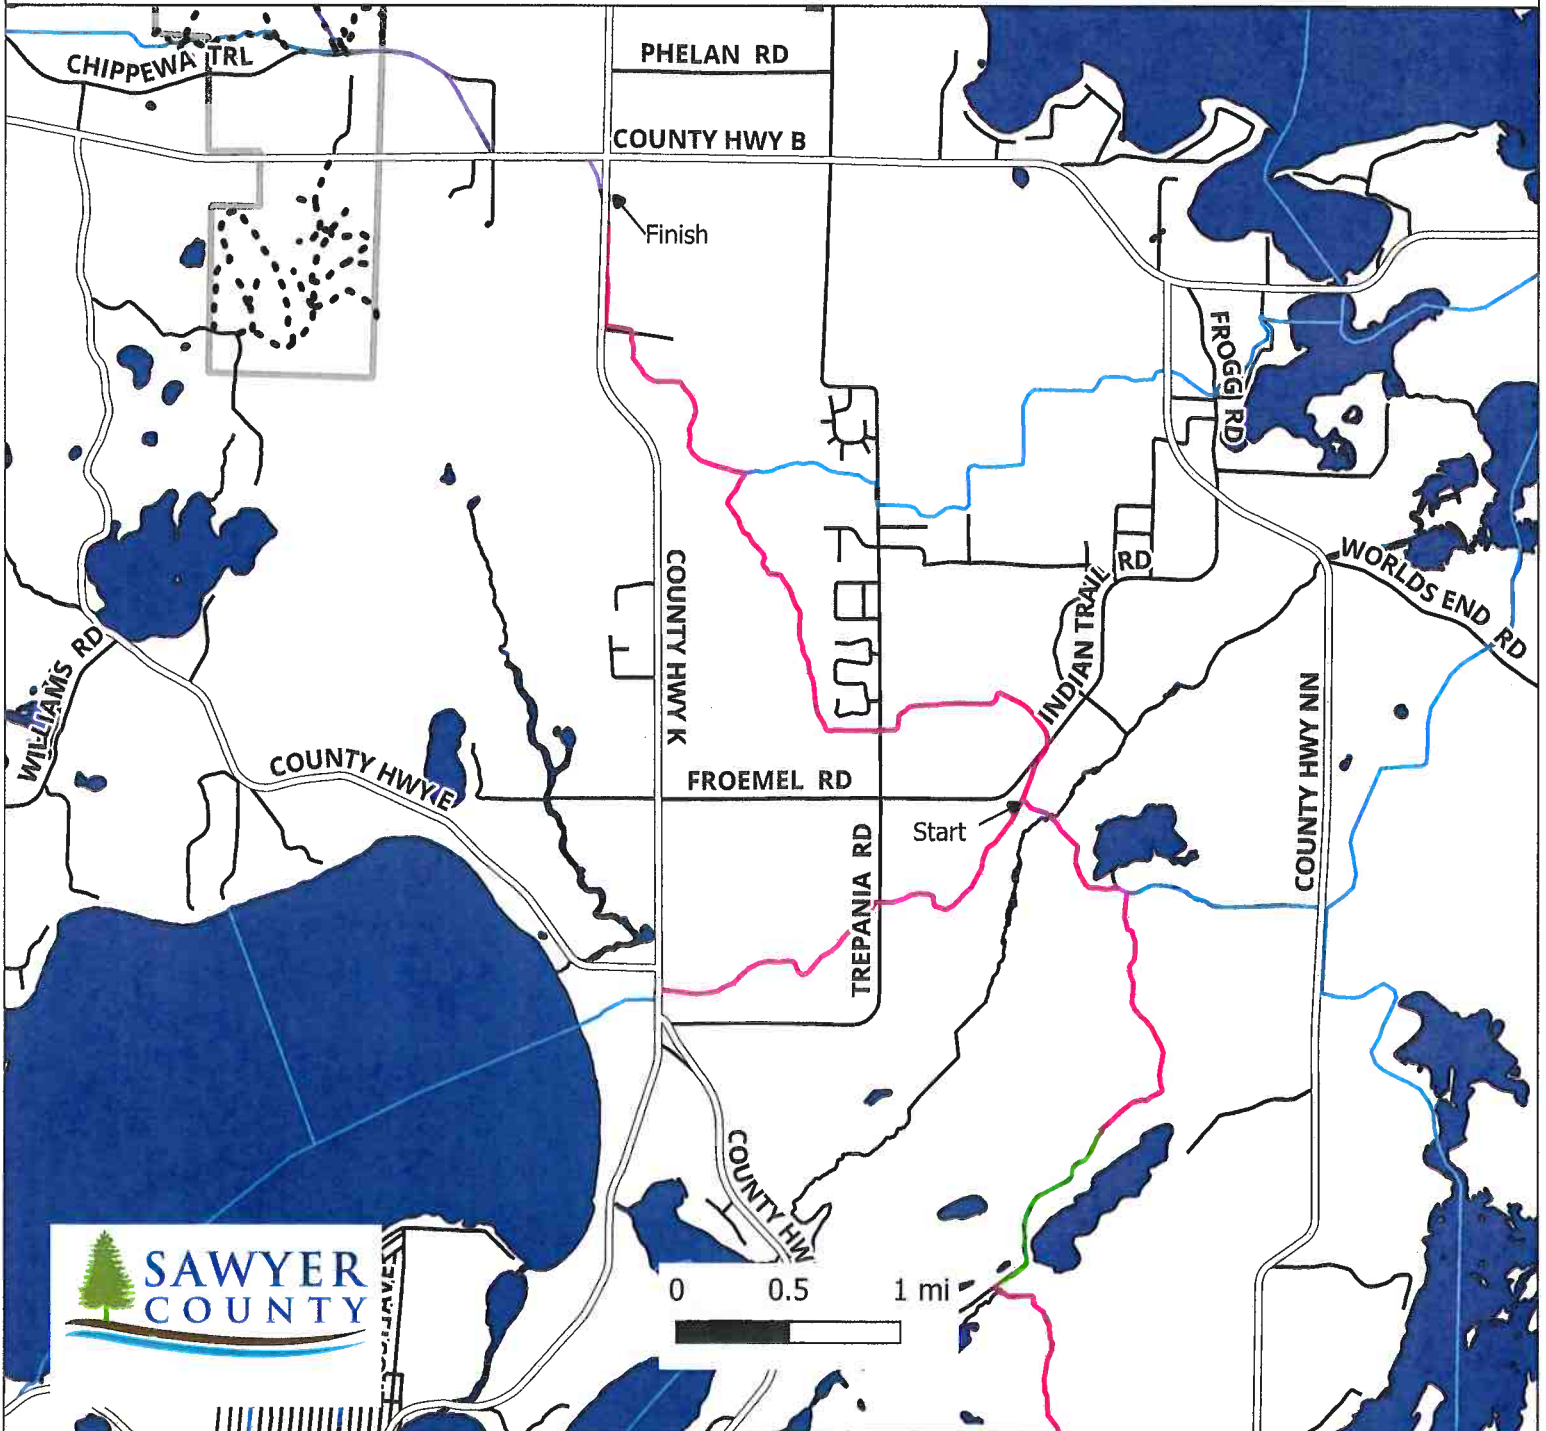

Trail 30 New Maintenance Miles Trail 3/30 Intersection - Casino Sawyer County, WI T40N R8W

Legend

— County Highways

— New Miles

Sawyer County Rec Trails

— ATV Route

— Dual Use Trail

— Snowmobile Trail

— Town Roads