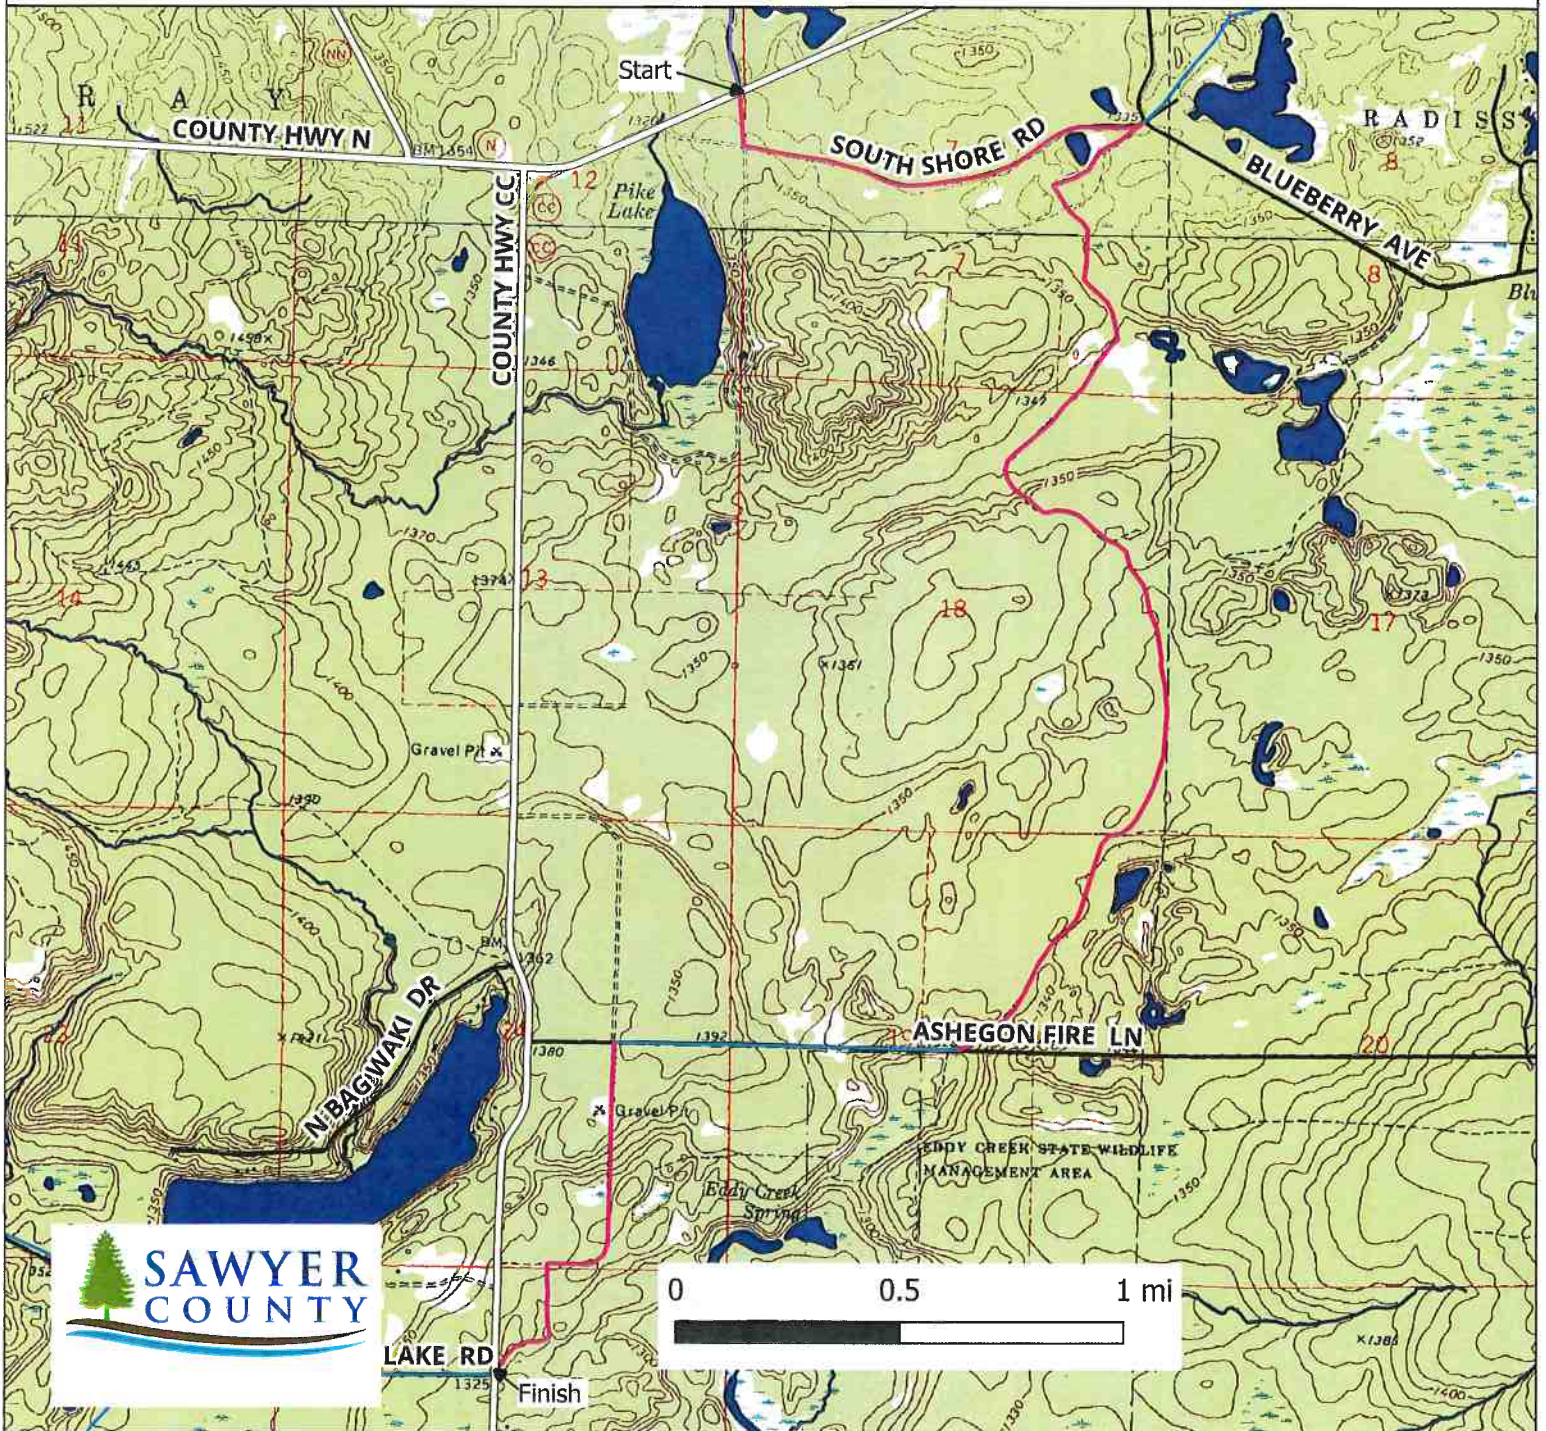

Trail 9 New Maintenance Miles

Hideout Road - Cty Hwy CC

Sawyer County, WI

T39N R7W

Legend

— County Highways

— New Miles

Sawyer County Rec Trails

— ATV Route

— Dual Use Trail

— Snowmobile Trail

— Town Roads