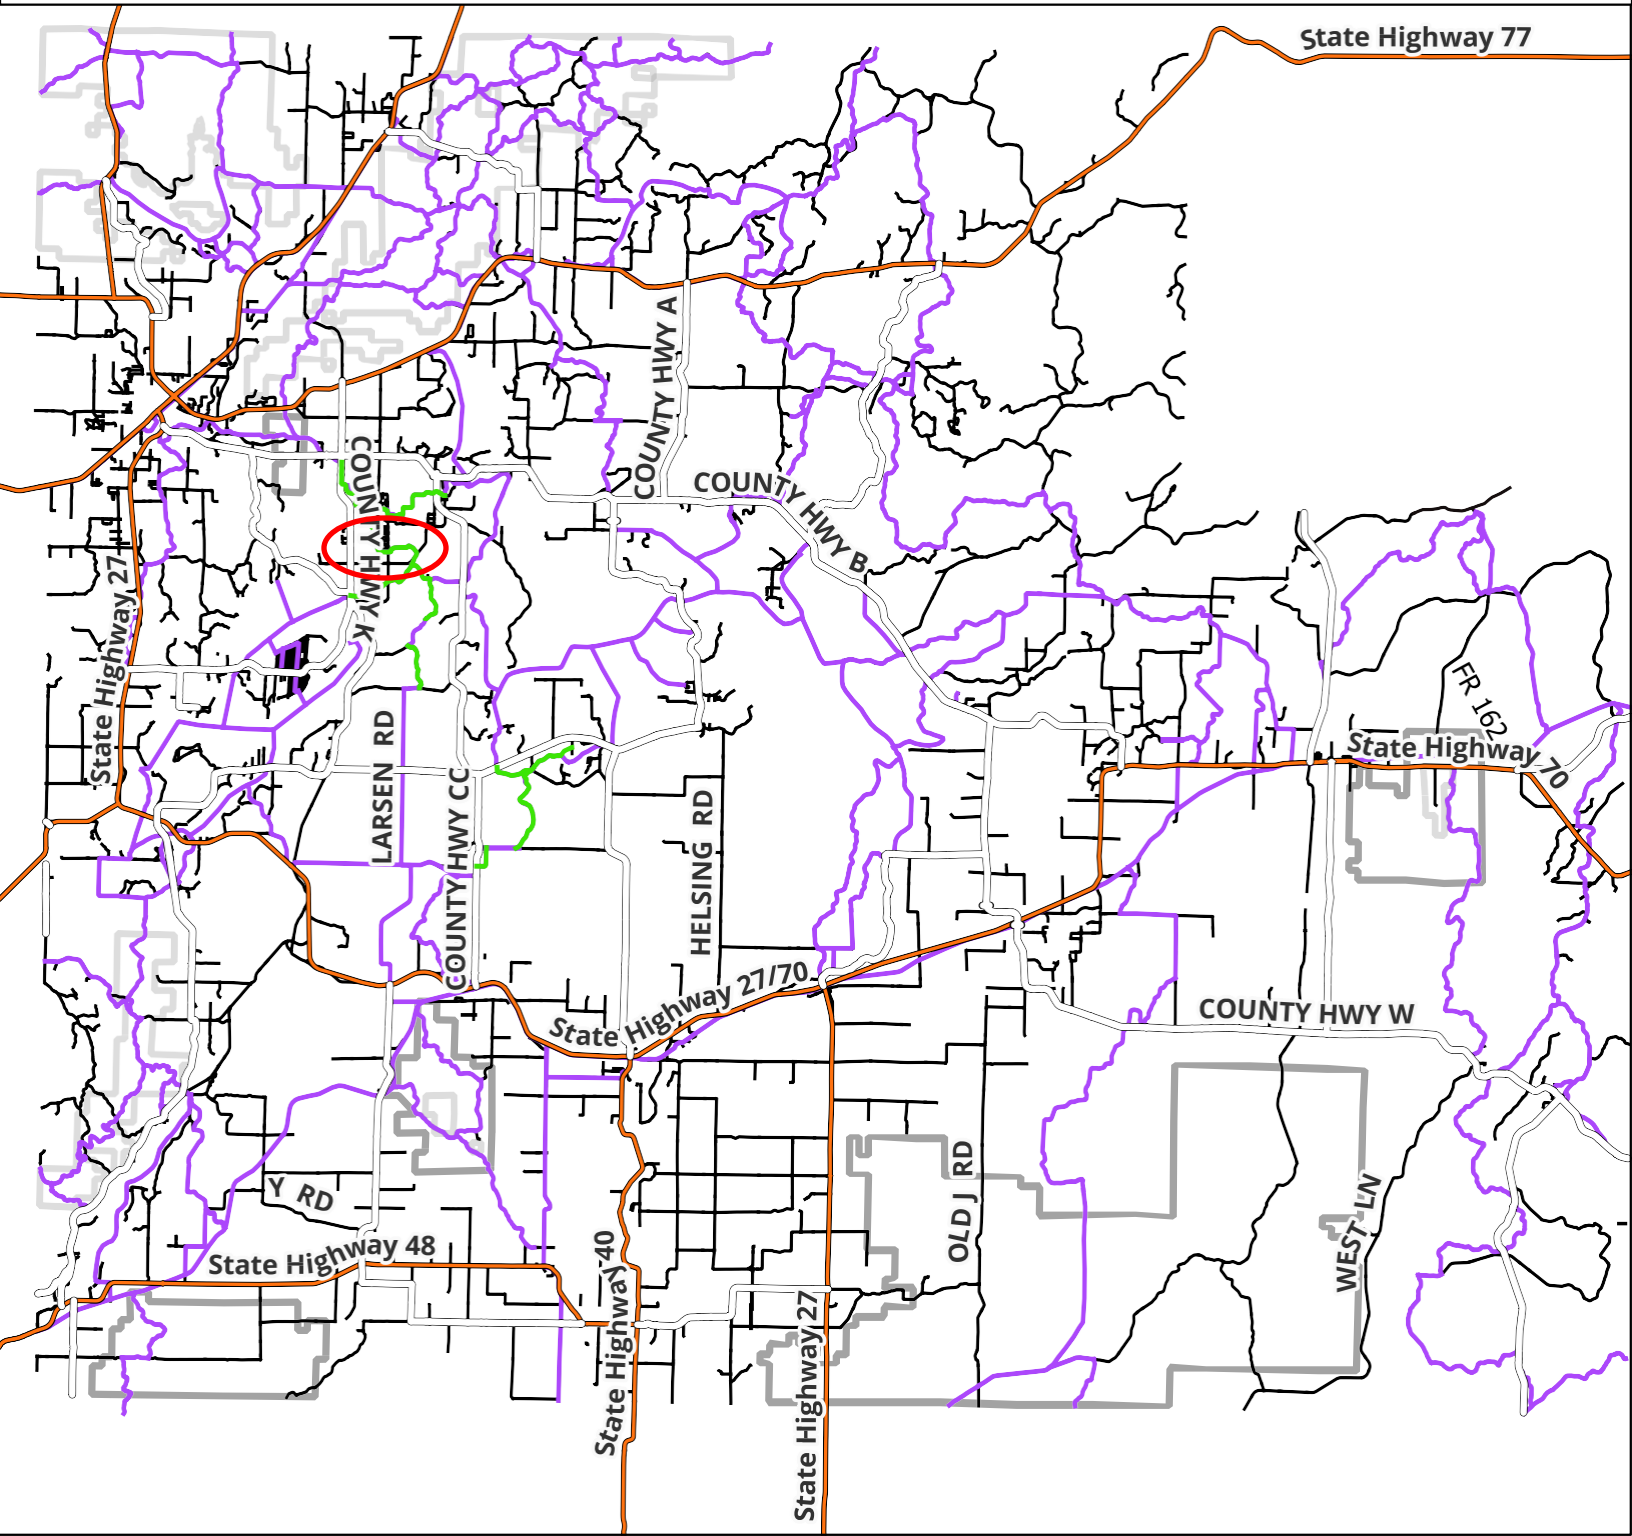

County Wide ATV New Miles Map Sawyer County, WI

Legend

- New Miles
- County Highways
- State Highways
- Sawyer County ATV/Snowmobile Trails
- Town Roads

Trail 3

0 2 4 mi