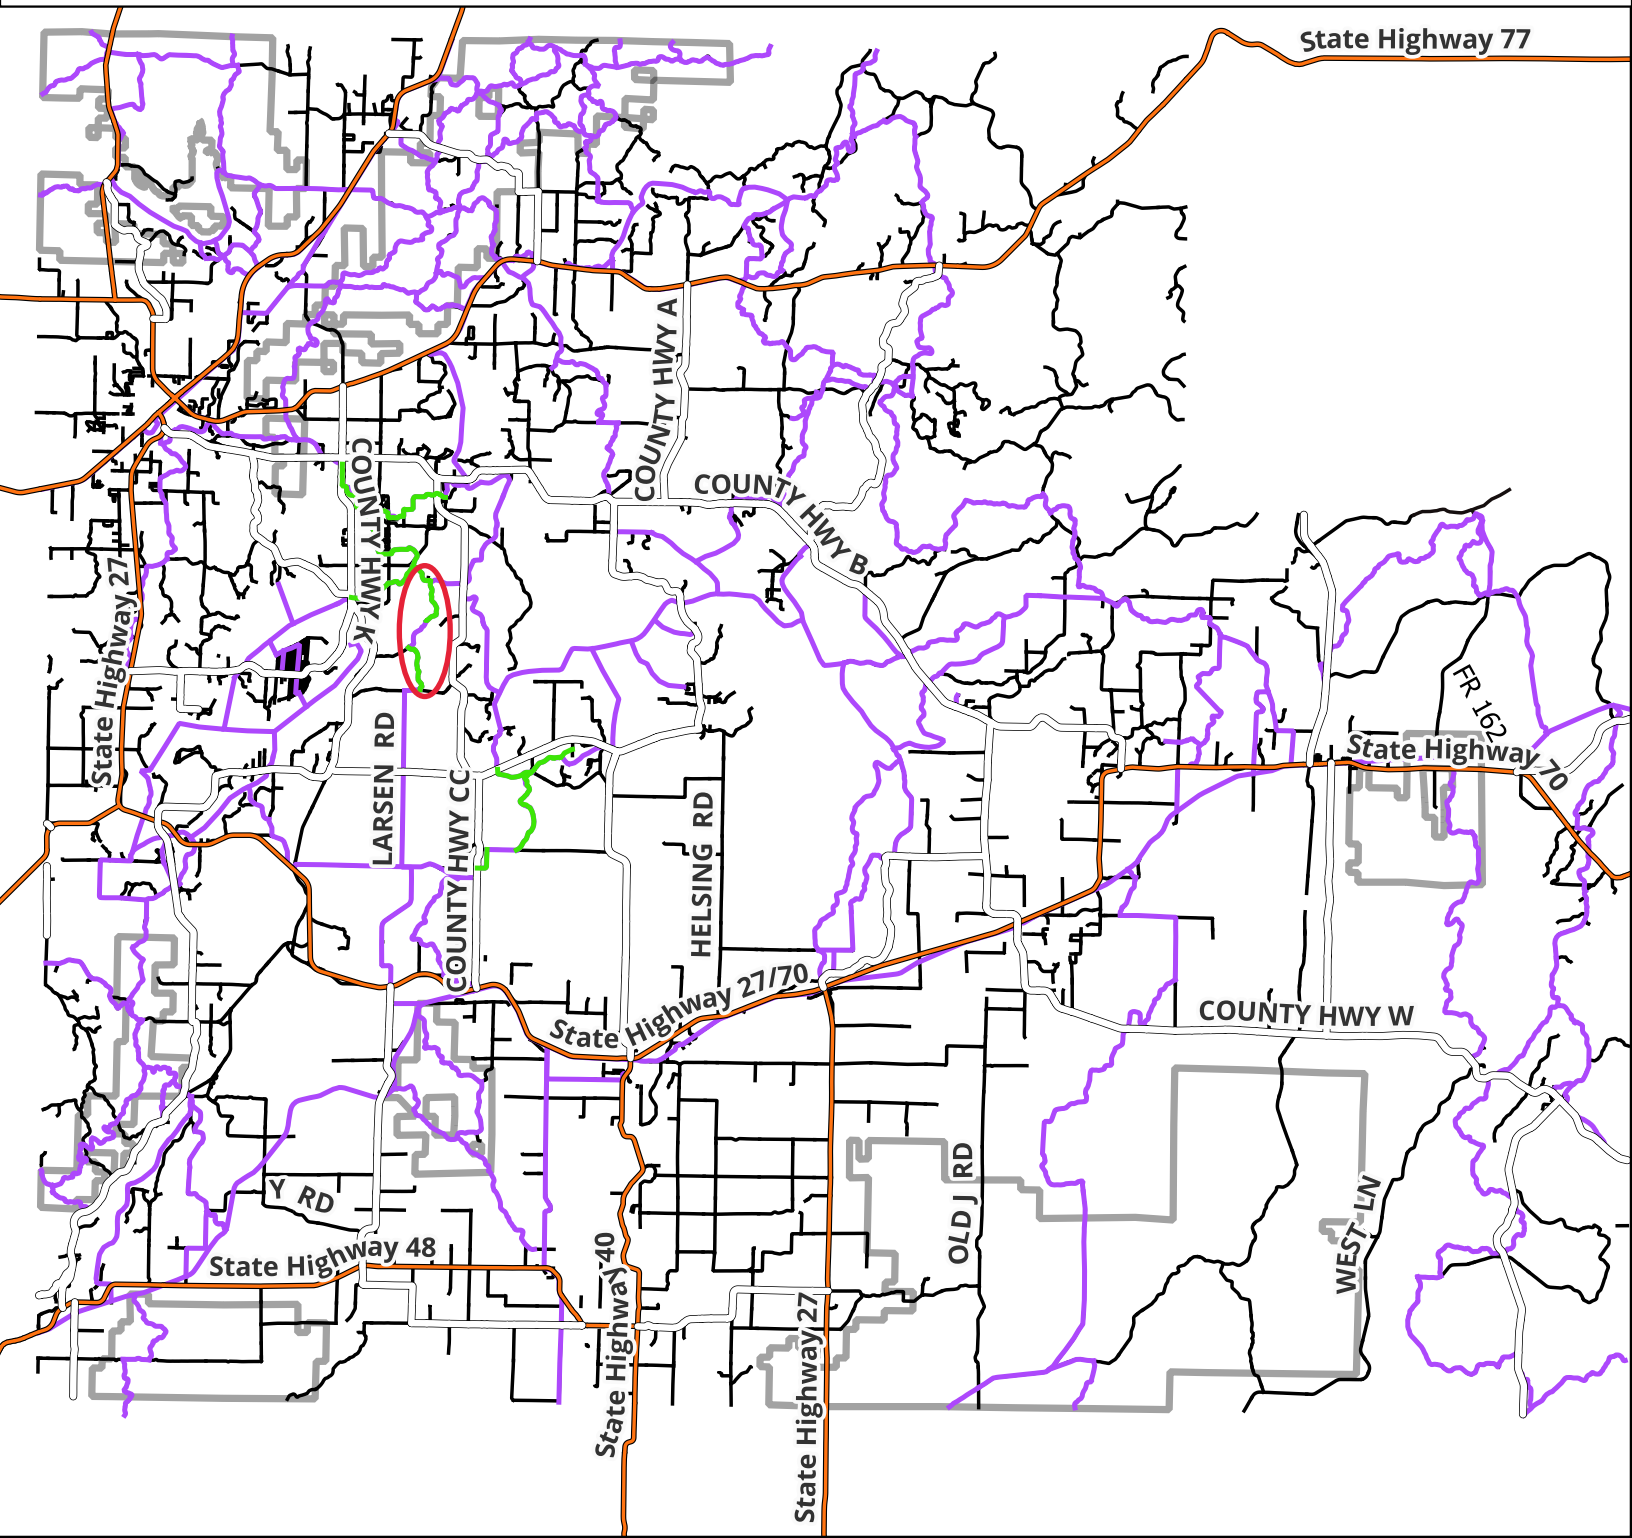

County Wide ATV New Miles Map Sawyer County, WI

Legend

- New Miles
- Trail 777
- County Highways
- State Highways
- Sawyer County ATV/Snowmobile Trails
- Town Roads

0 2 4 mi