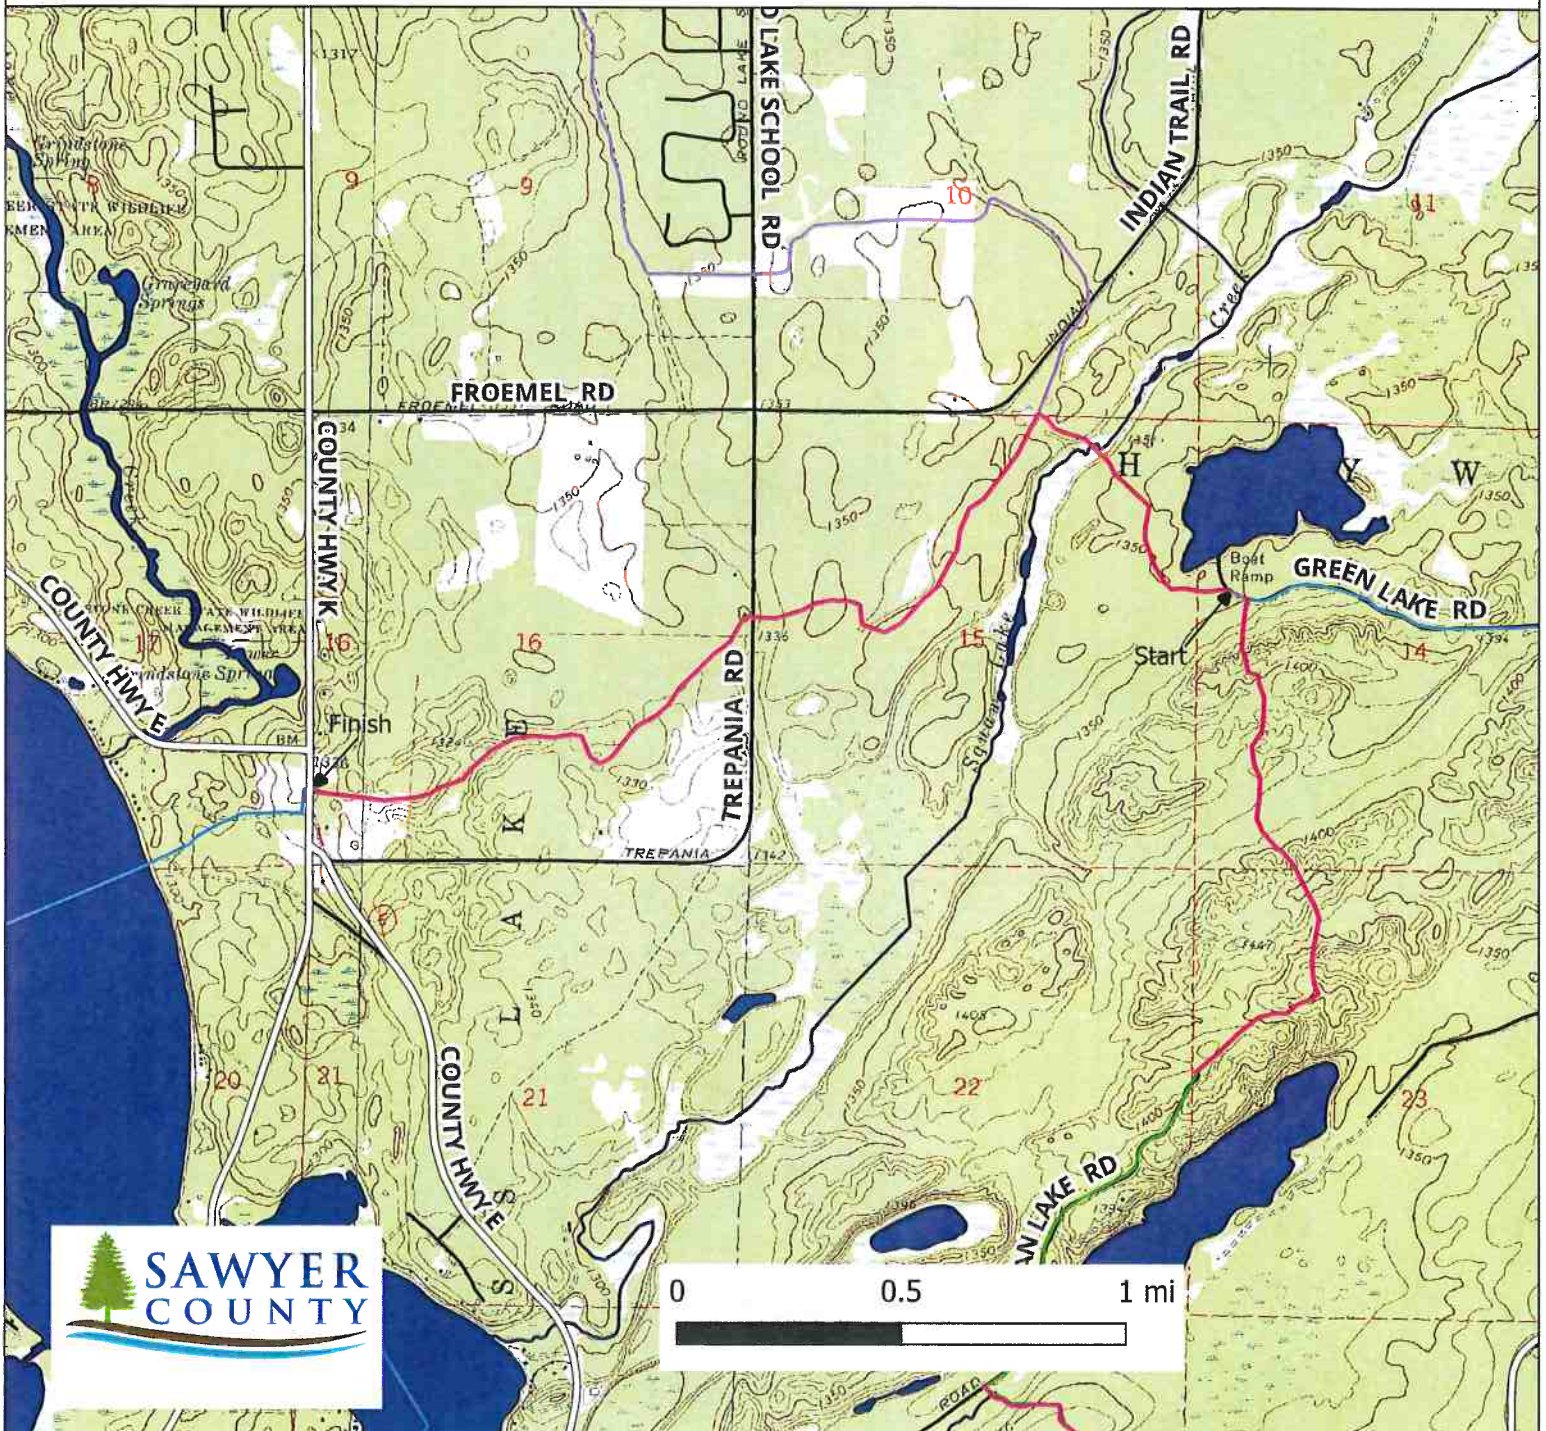

Town Roads

Trail 3 New Maintenance Miles

Green Lake Rd. - Cty Hwy. K

Sawyer County, WI

T40N R8W

Legend

-  County Highways
-  New Miles
- Sawyer County Rec Trails
 -  ATV Route
 -  Dual Use Trail
 -  Snowmobile Trail
 -  Town Roads