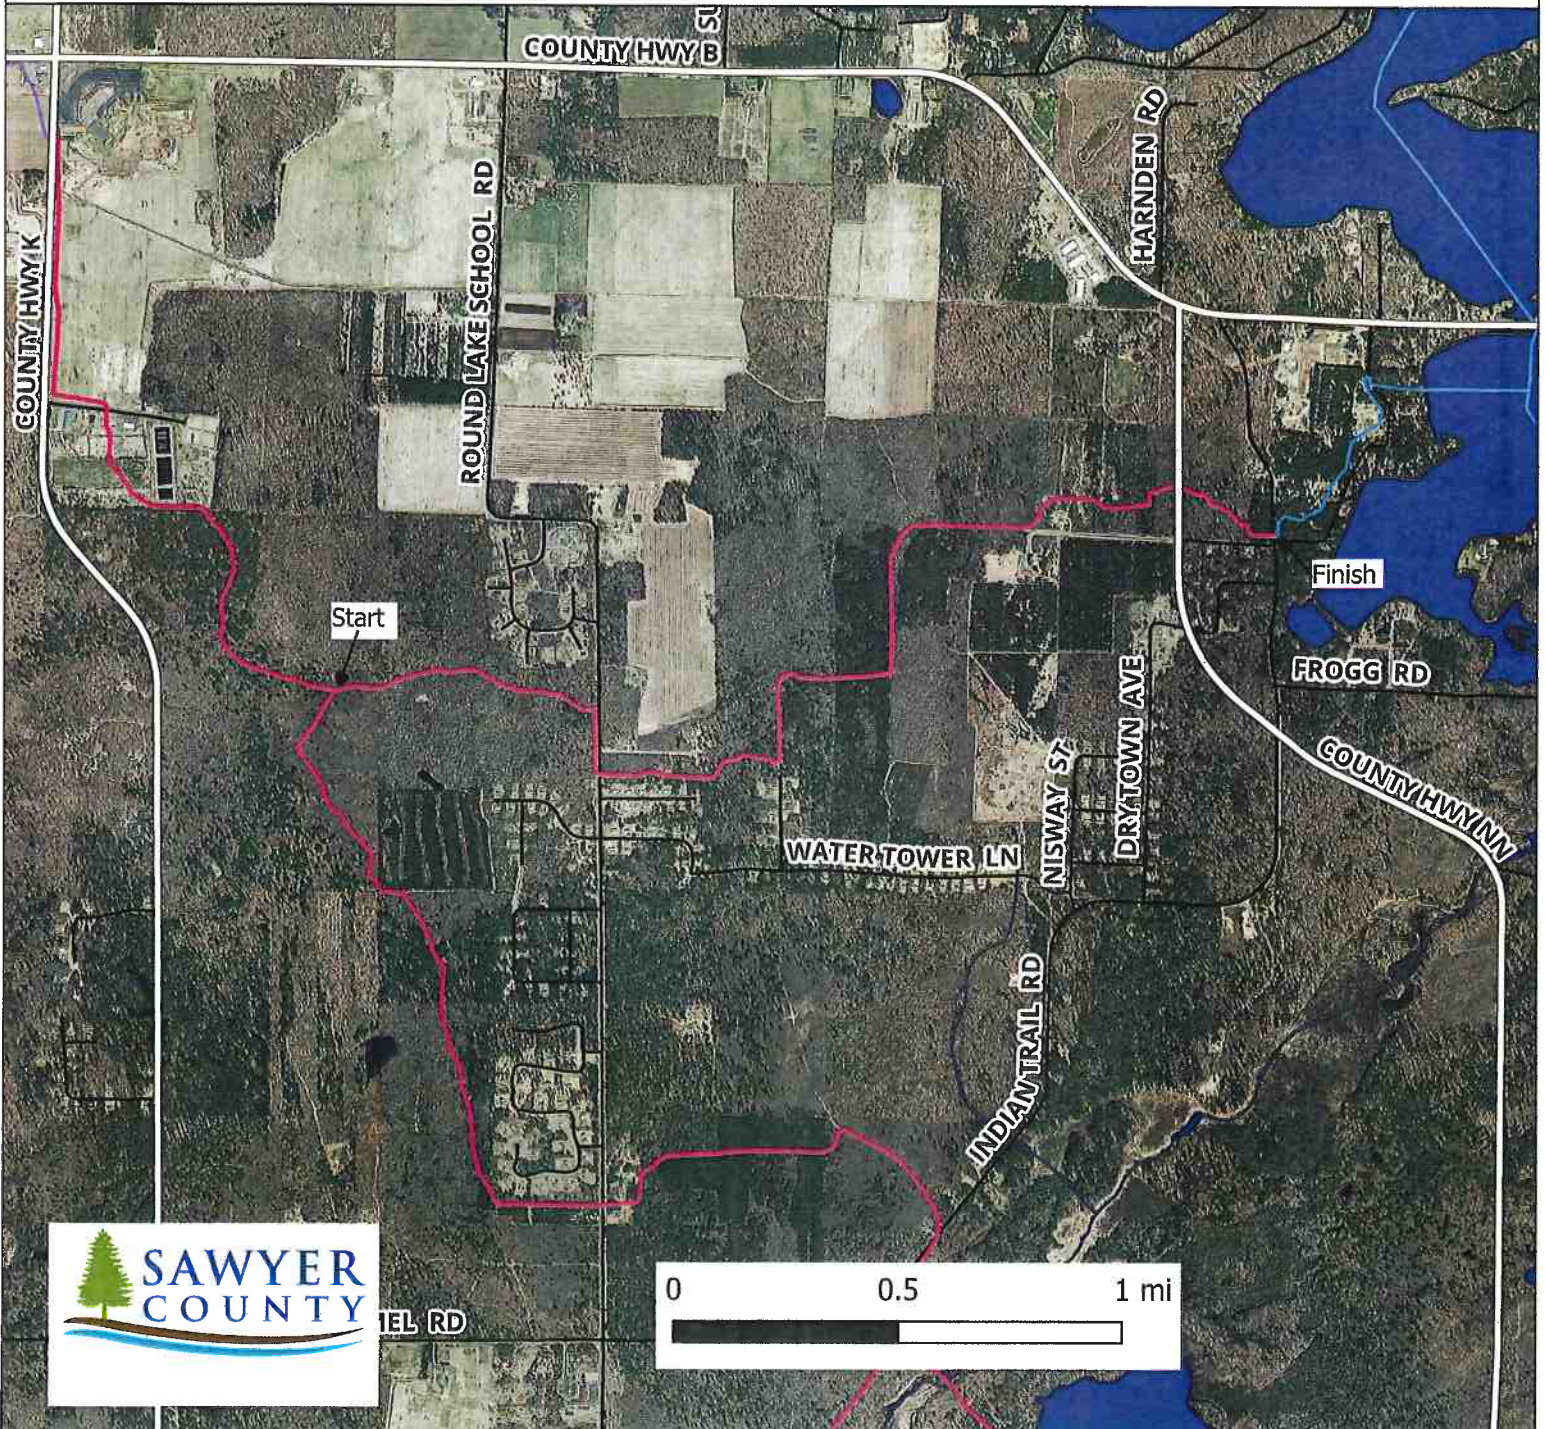

Trail 29 New Maintenance Miles

Trail 29/30 Intersection - Frogg Road

Sawyer County, WI

T40N R8W

Legend

— County Highways

— New Miles

Sawyer County Rec Trails

— ATV Route

— Dual Use Trail

— Snowmobile Trail

— Town Roads