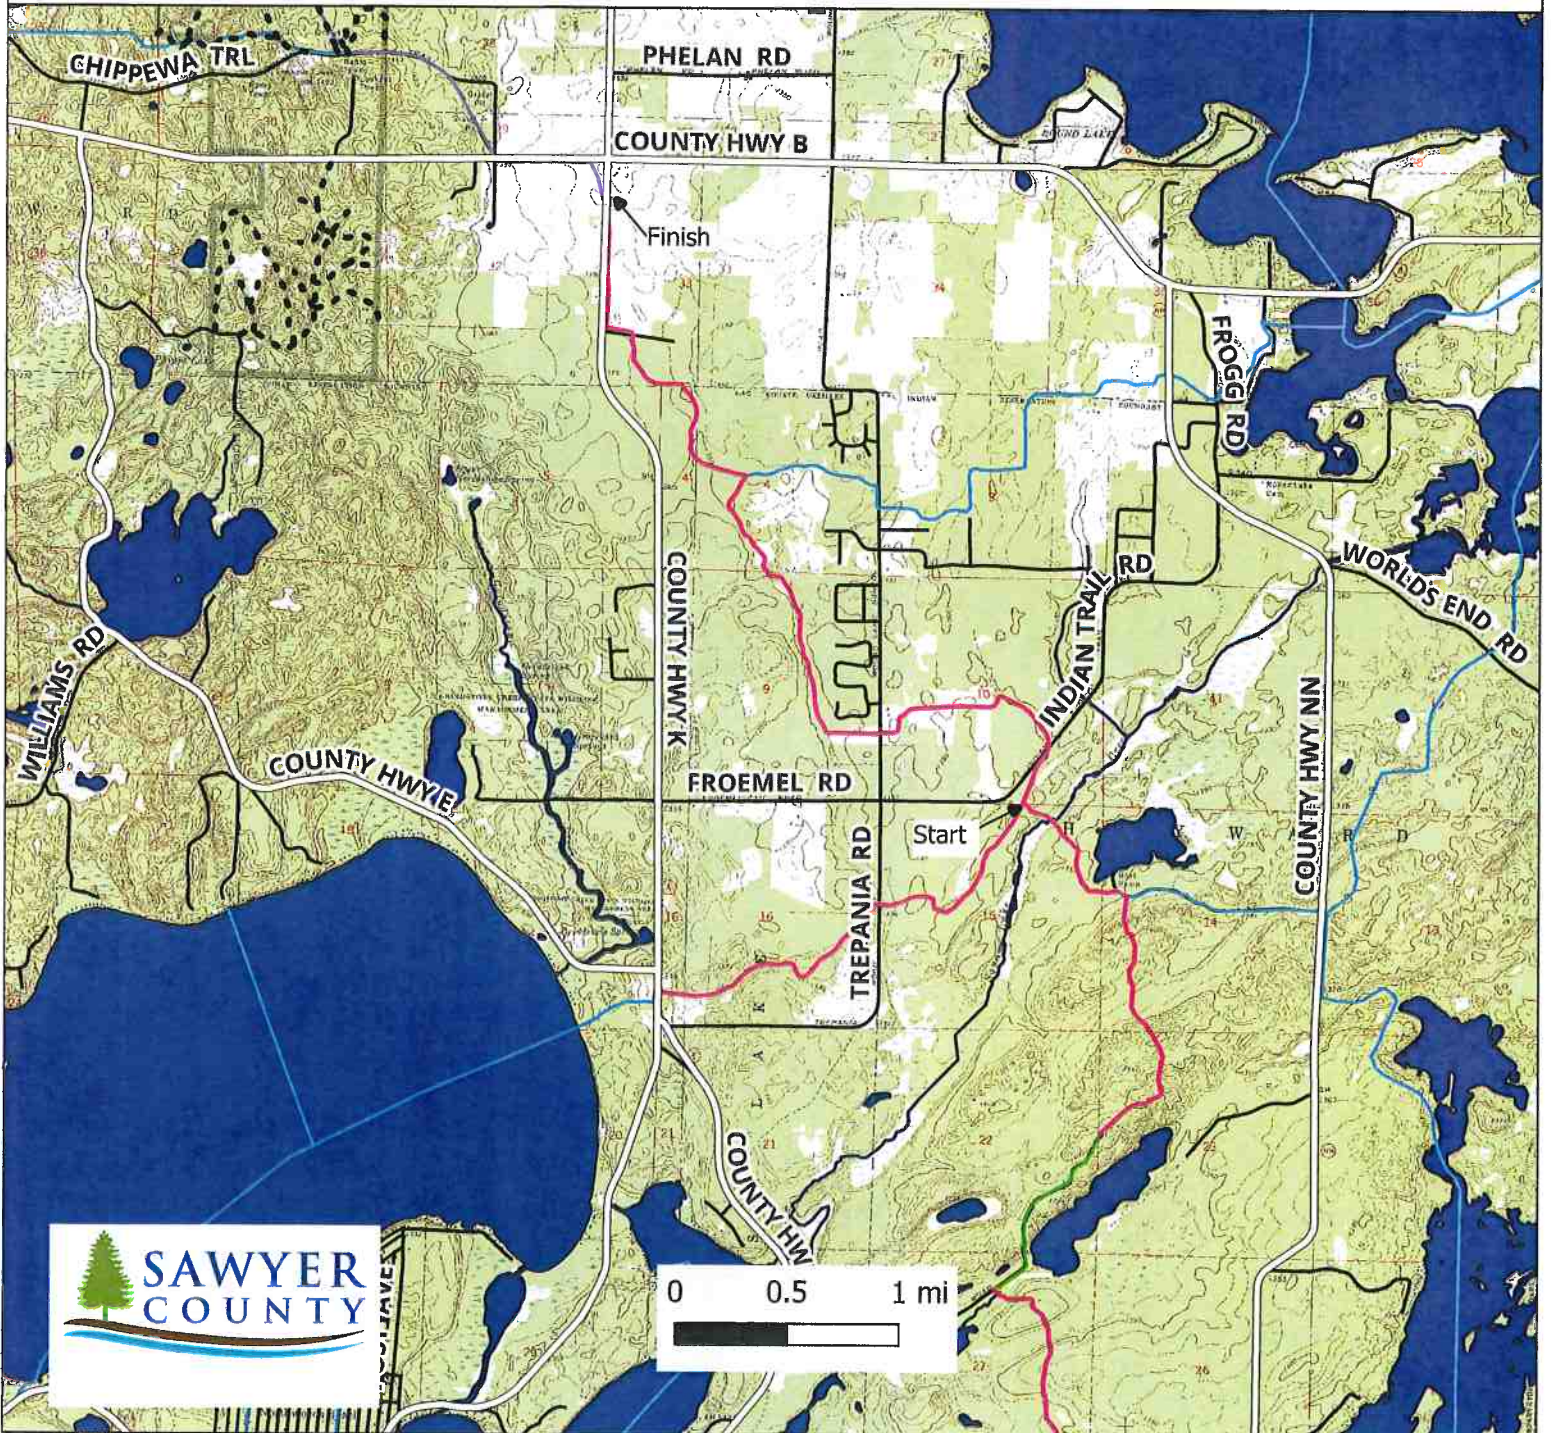

Legend

— County Highways

— New Miles

Sawyer County Rec Trails

— ATV Route

— Dual Use Trail

— Snowmobile Trail

— Town Roads