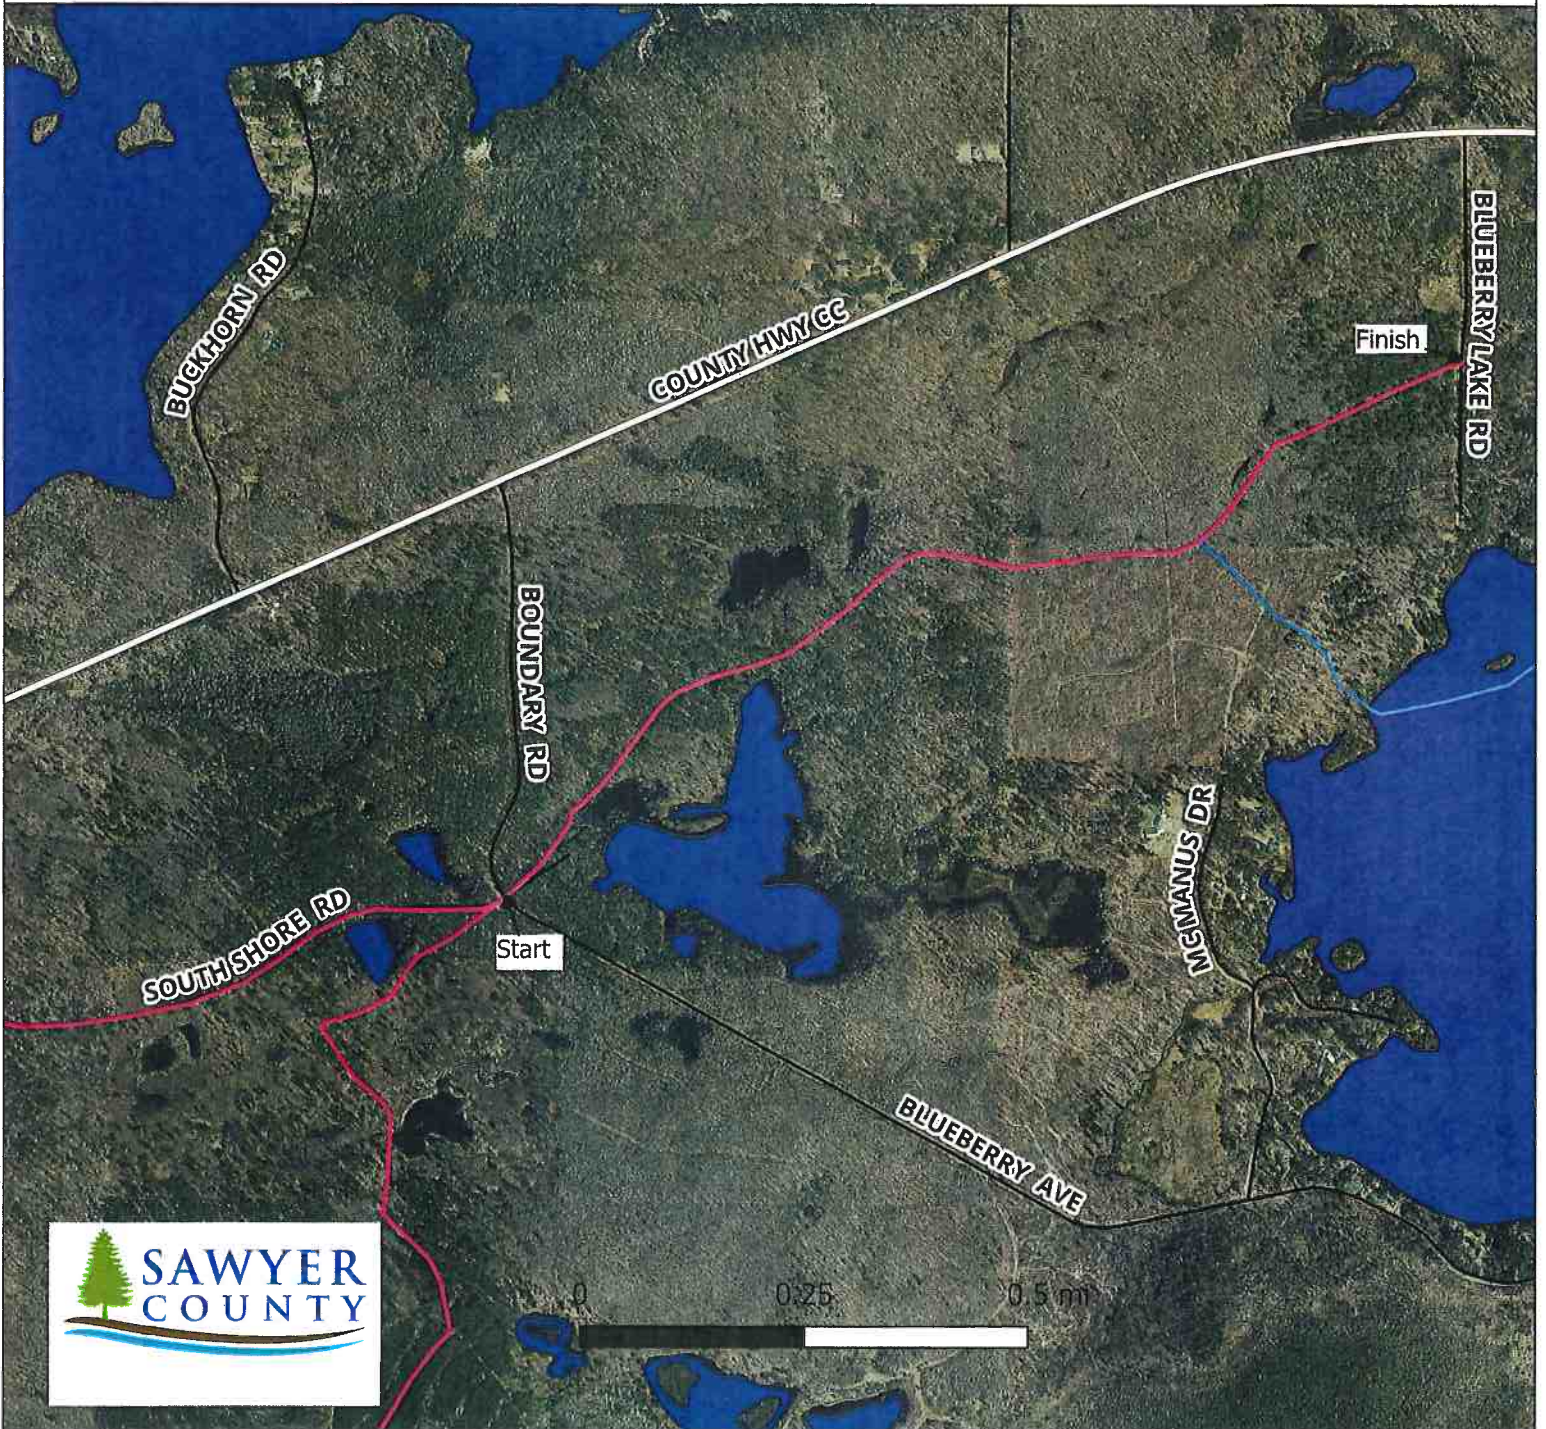

Trail 33 New Maintenance Miles Little Lake Rd. - Blueberry Lake Rd. Sawyer County, WI T39N R7W

Legend

— County Highways

— New Miles

Sawyer County Rec Trails

— ATV Route

— Dual Use Trail

— Snowmobile Trail