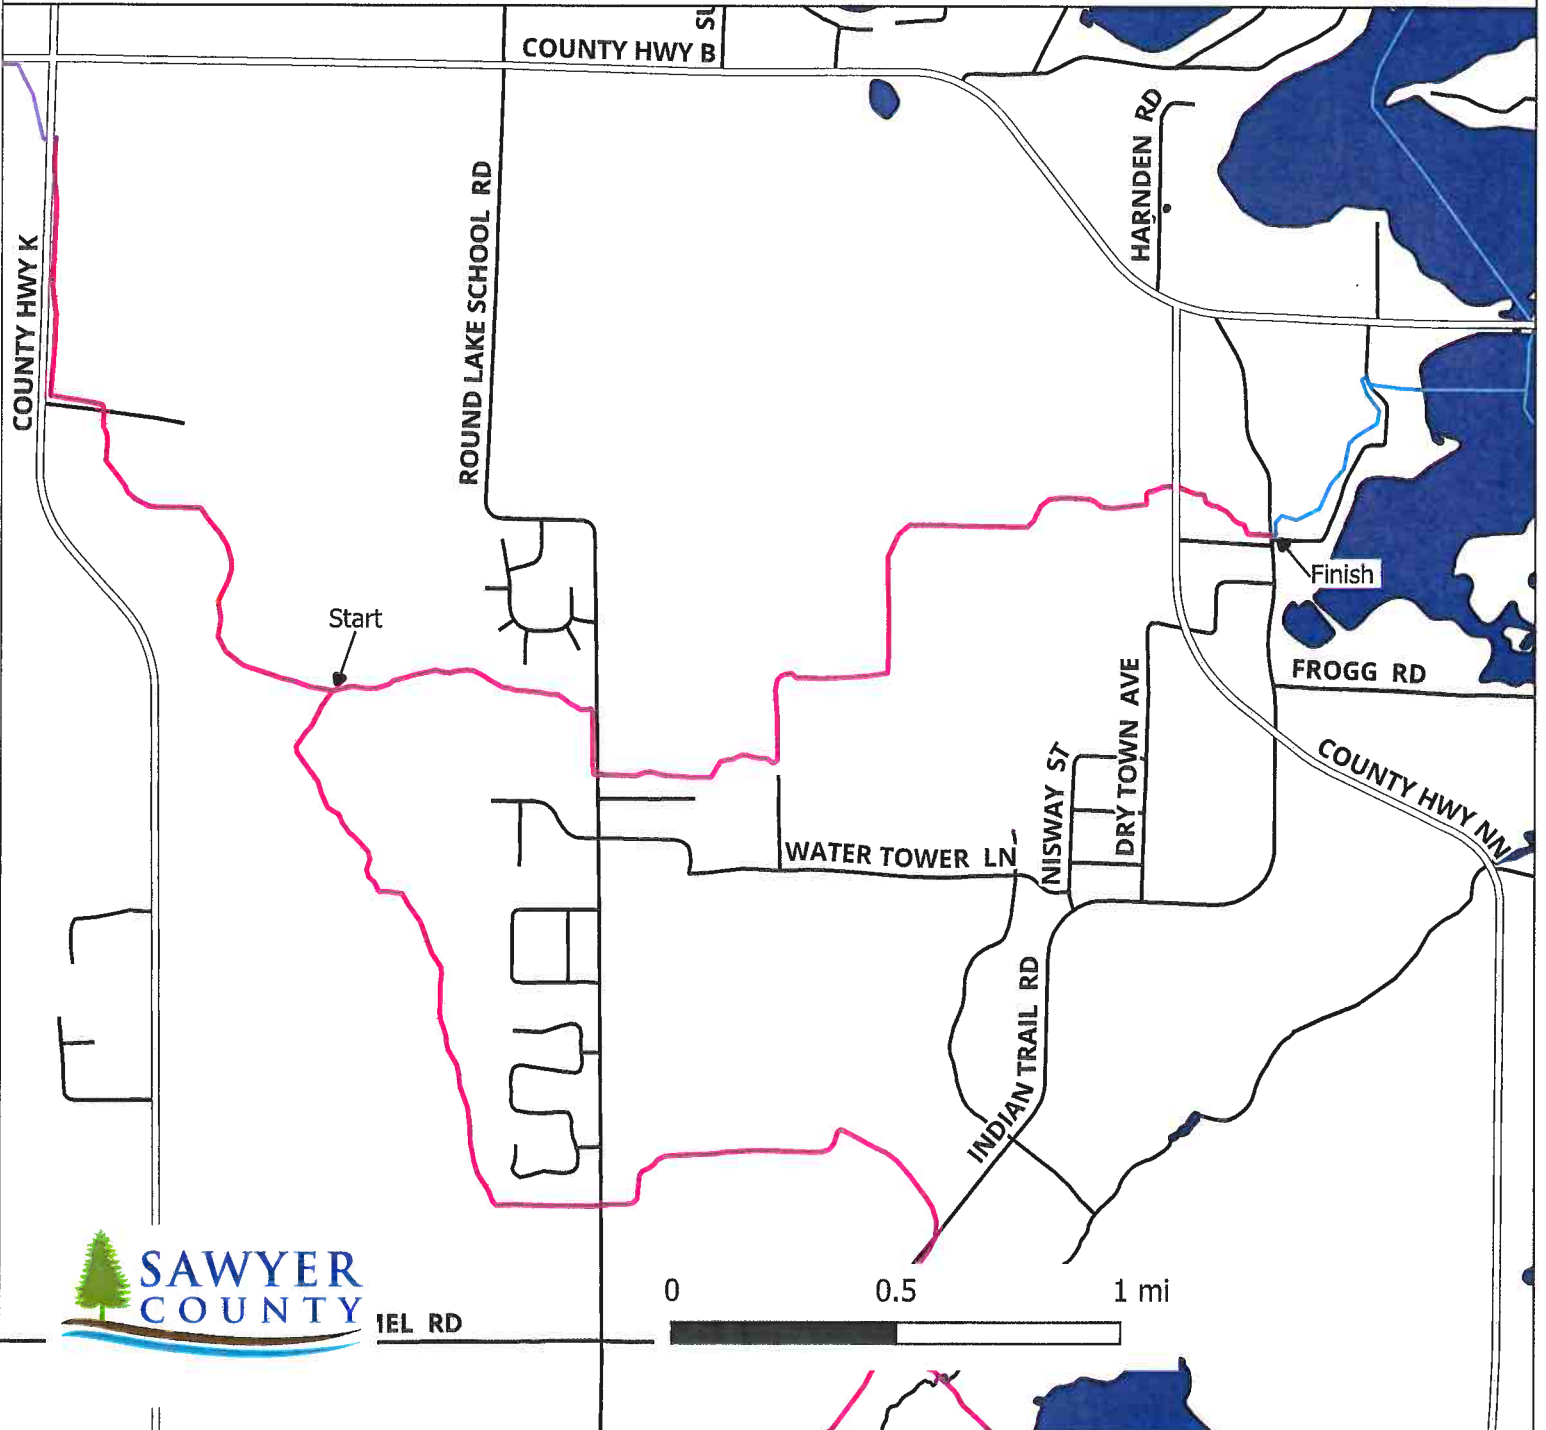

Trail 29

0 2 4 mi

Trail 29 New Maintenance Miles

Trail 29/30 Intersection - Frogg Road

Sawyer County, WI

T40N R8W

Legend

-  County Highways
-  New Miles
- Sawyer County Rec Trails
 -  ATV Route
 -  Dual Use Trail
 -  Snowmobile Trail
 -  Town Roads