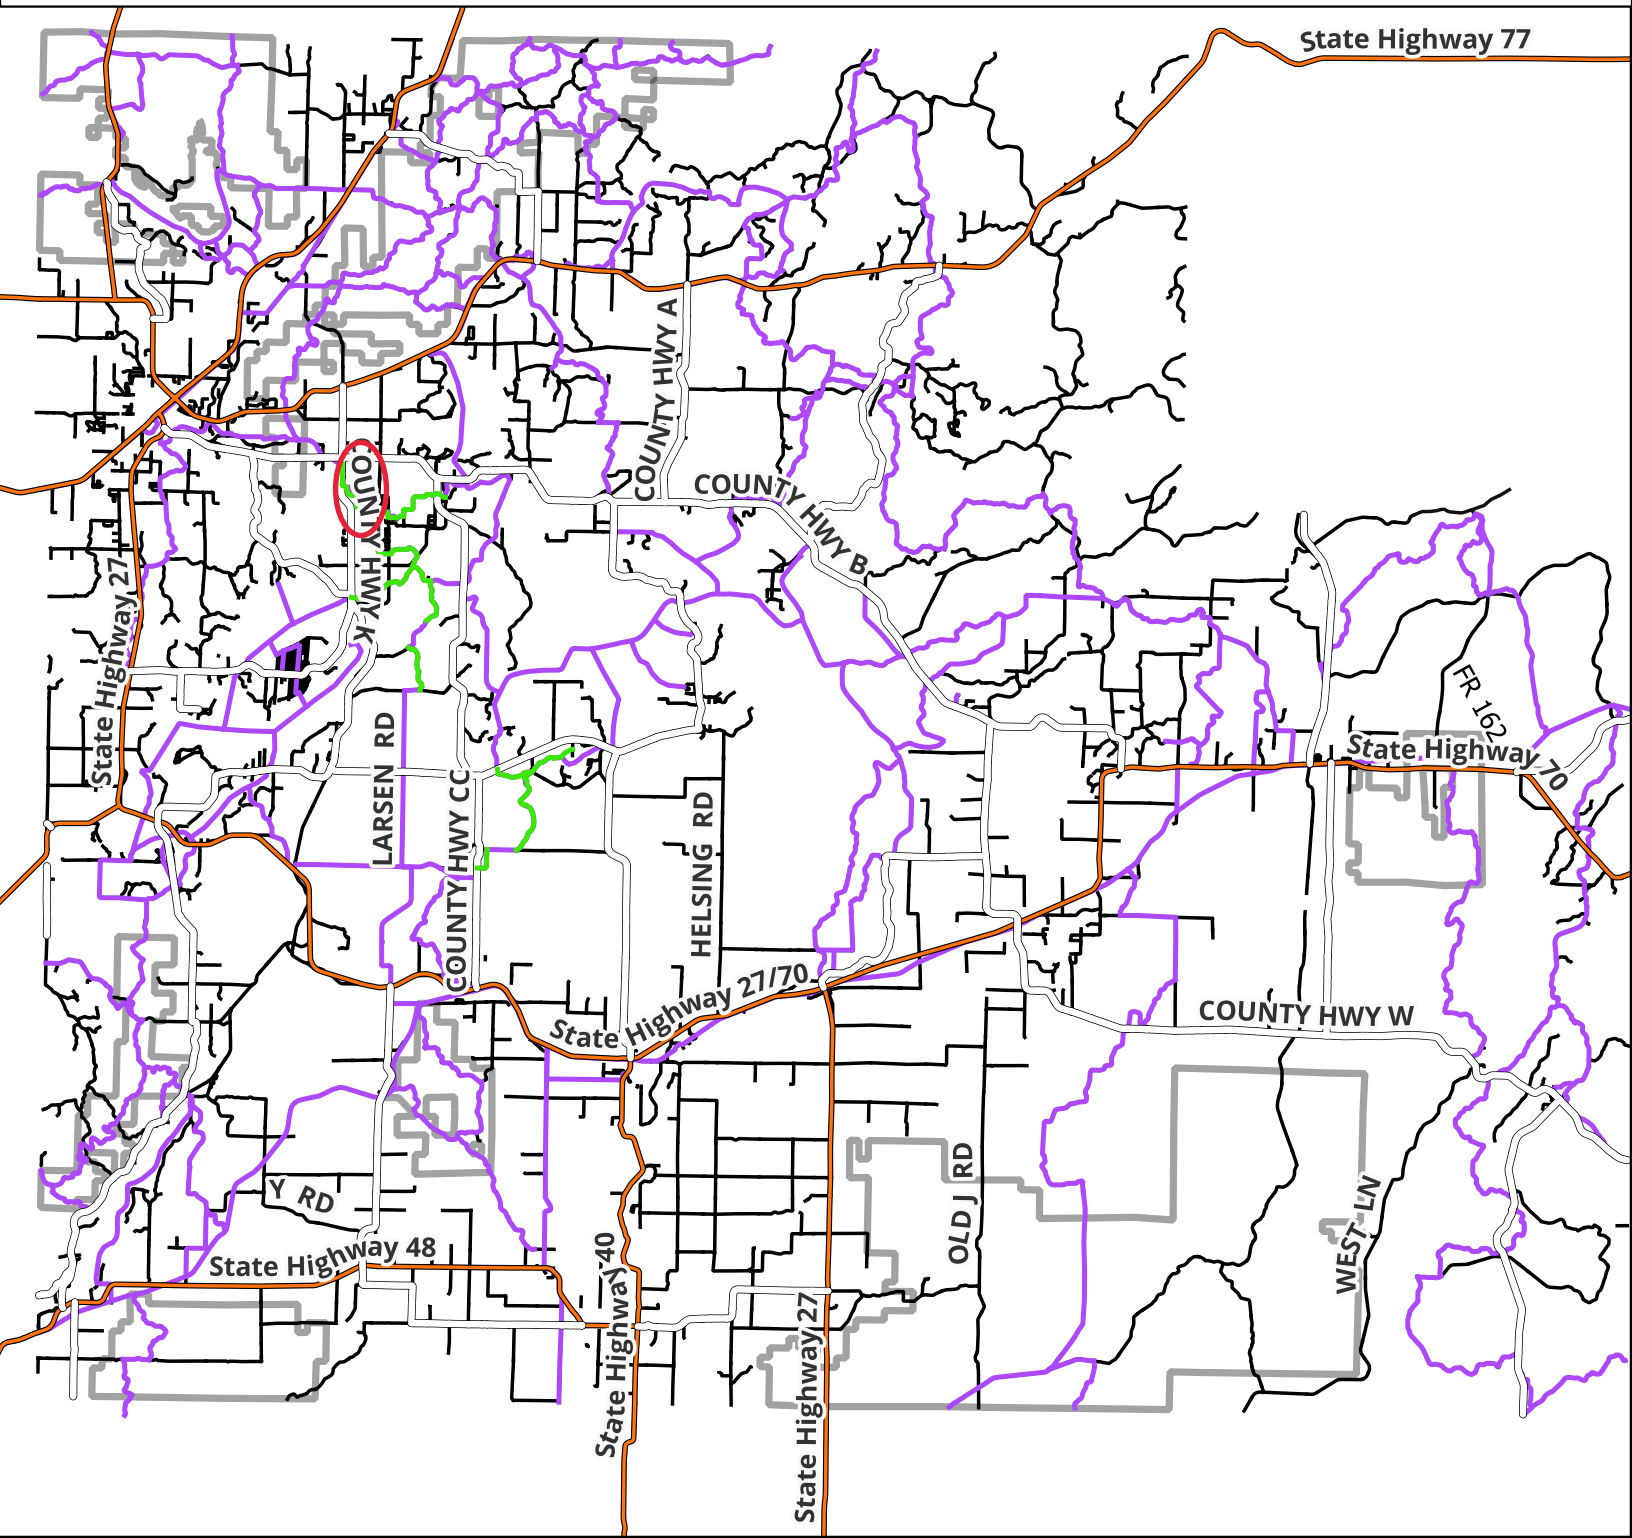

Trail 30

0 2 4 mi

Trail 30 New Maintenance Miles Trail 3/30 Intersection - Casino Sawyer County, WI T40N R8W

Legend

— County Highways

— New Miles

Sawyer County Rec Trails

— ATV Route