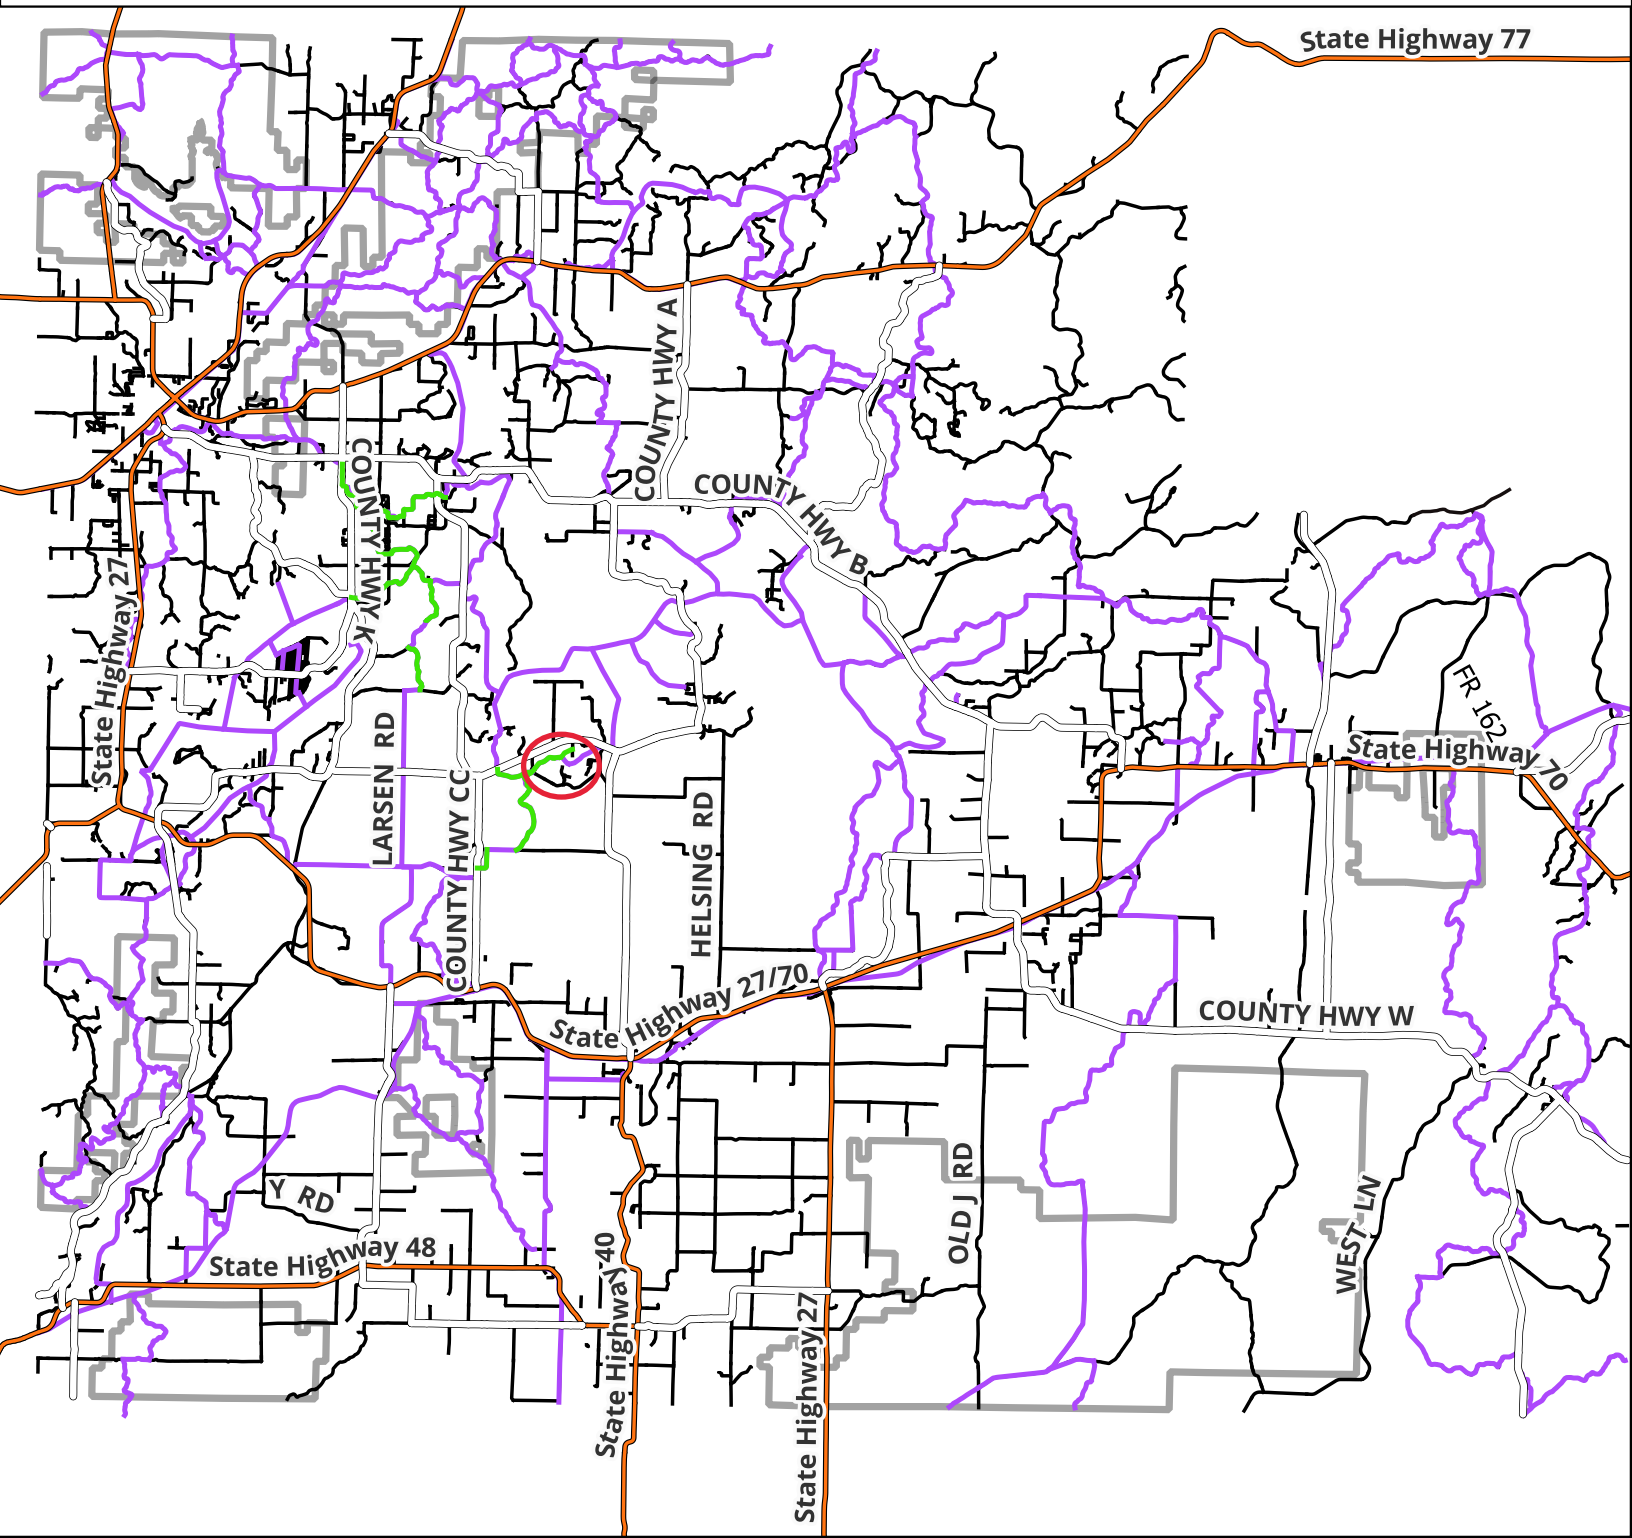

County Wide ATV New Miles Map

Sawyer County, WI

Legend

-  New Miles
-  County Highways
-  State Highways
-  Sawyer County ATV/Snowmobile Trails
-  Town Roads

Trail 33

0 2 4 mi

State Highway 77

State Highway 27