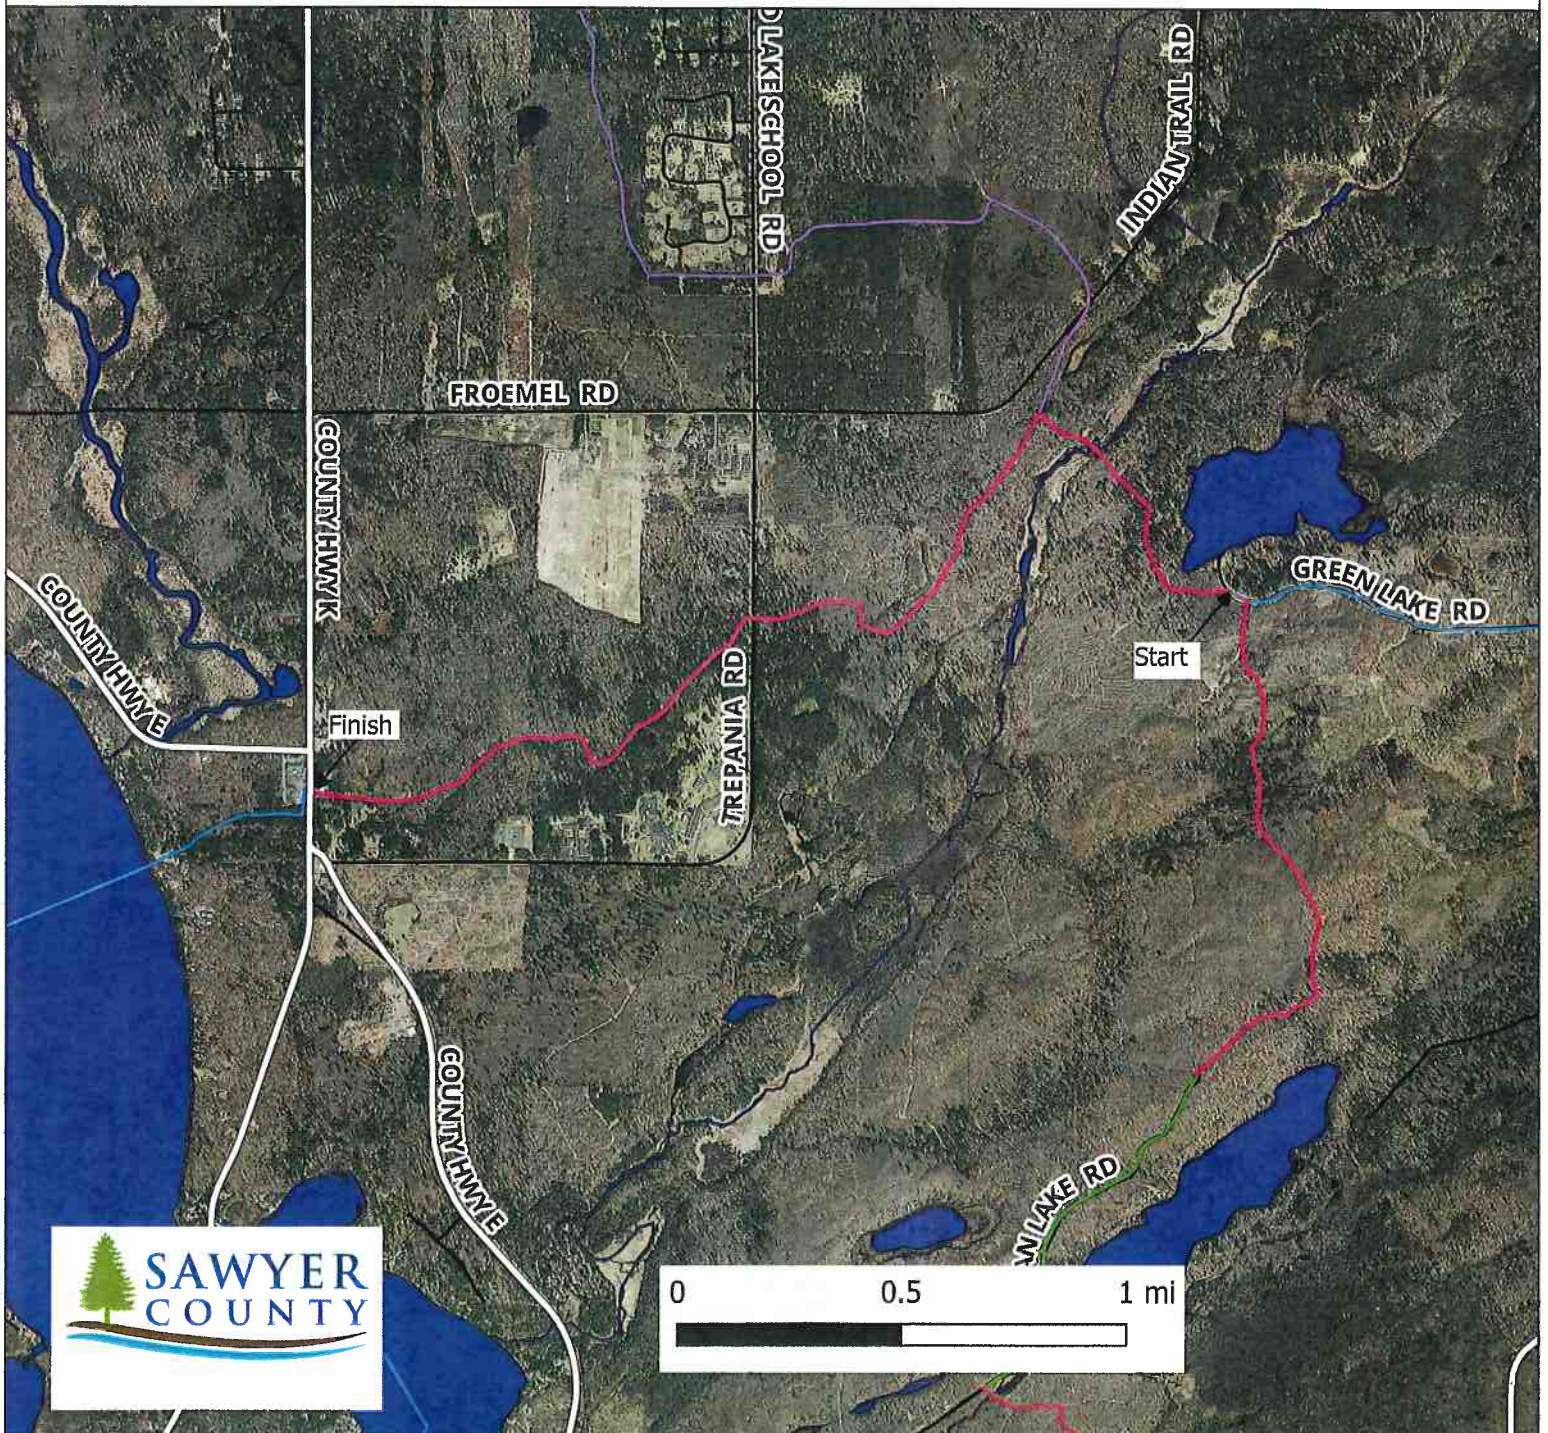

Trail 3 New Maintenance Miles Green Lake Rd. - Cty Hwy. K Sawyer County, WI T40N R8W

Legend

County Highways

New Miles

Sawyer County Rec Trails

ATV Route

Dual Use Trail

Snowmobile Trail

Town Roads