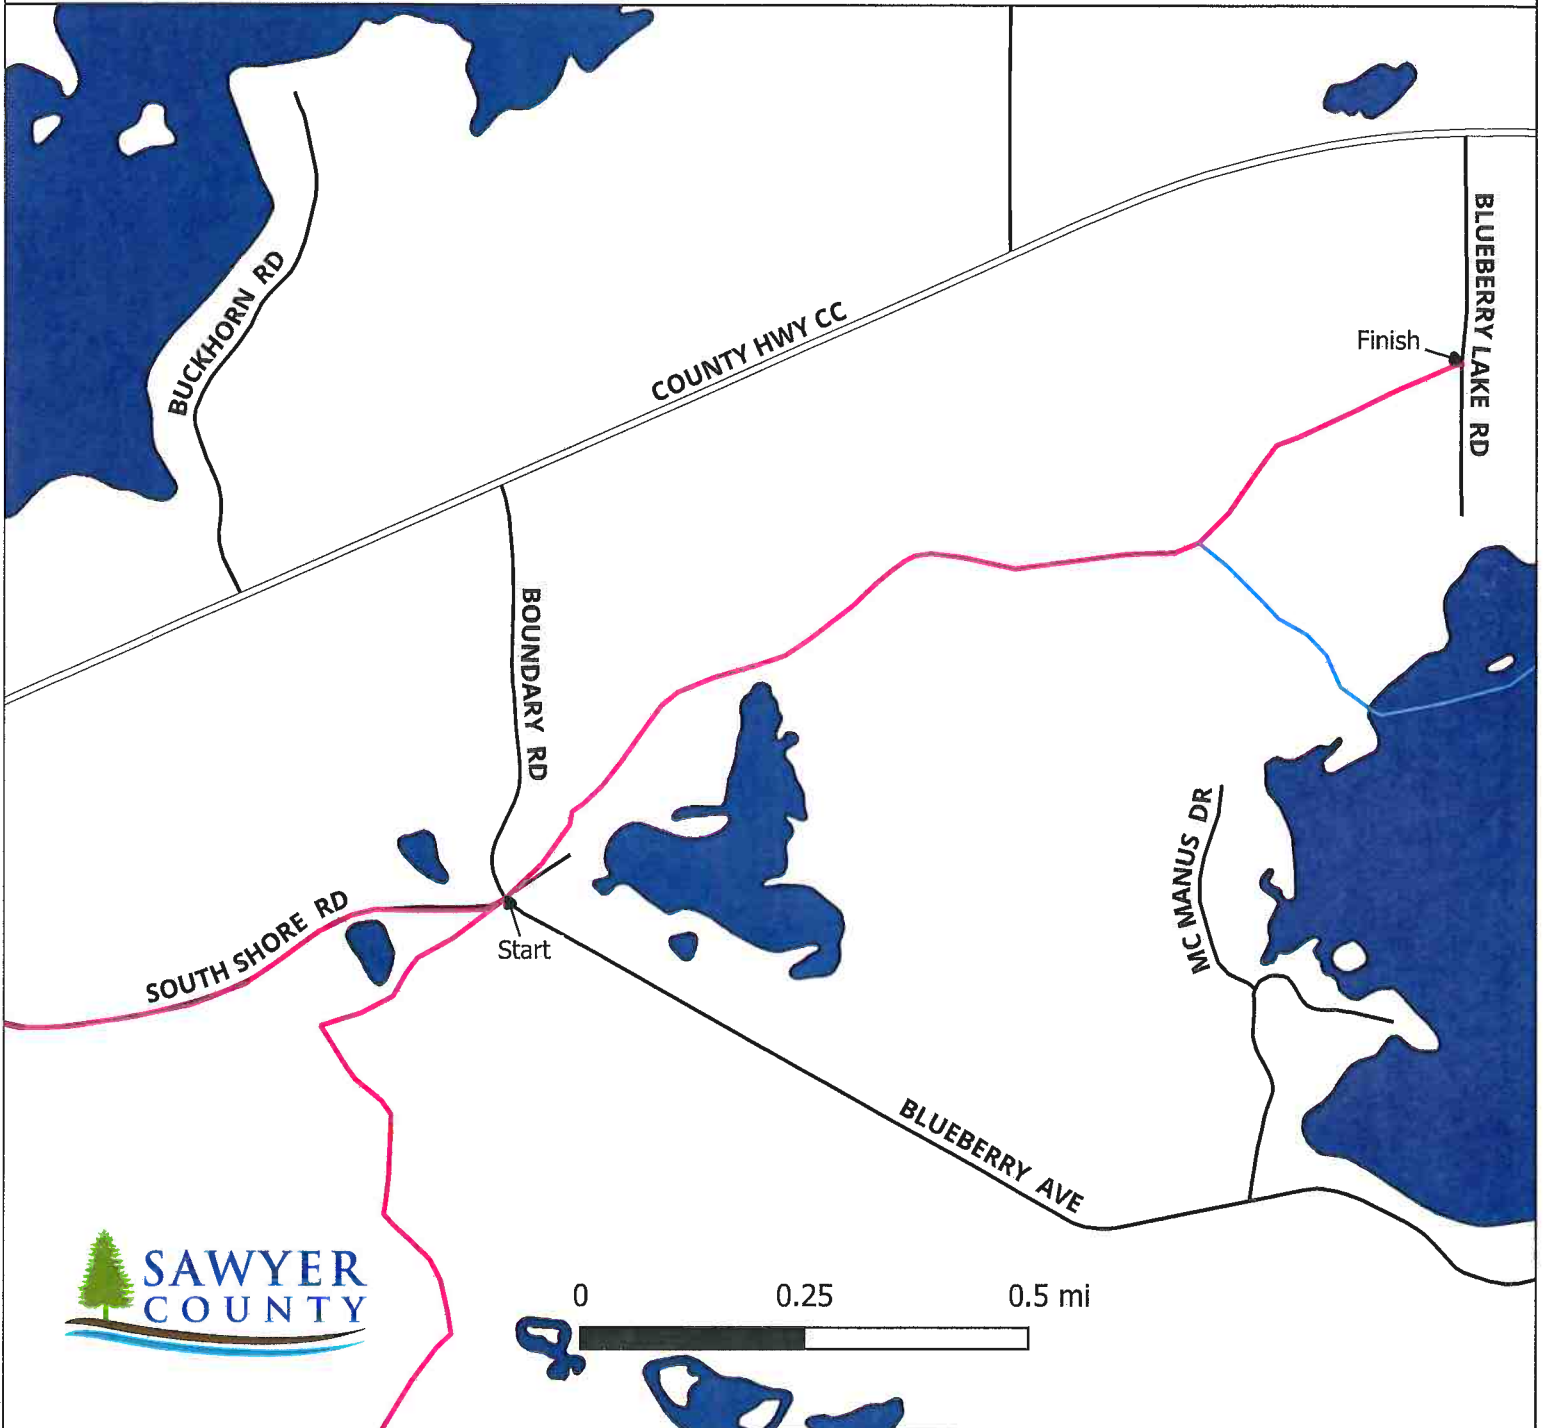

Trail 33 New Maintenance Miles

Little Lake Rd. - Blueberry Lake Rd.

Sawyer County, WI

T39N R7W

Legend

- County Highways
- New Miles
- Sawyer County Rec Trails
  - ATV Route
  - Dual Use Trail
  - Snowmobile Trail
  - Town Roads