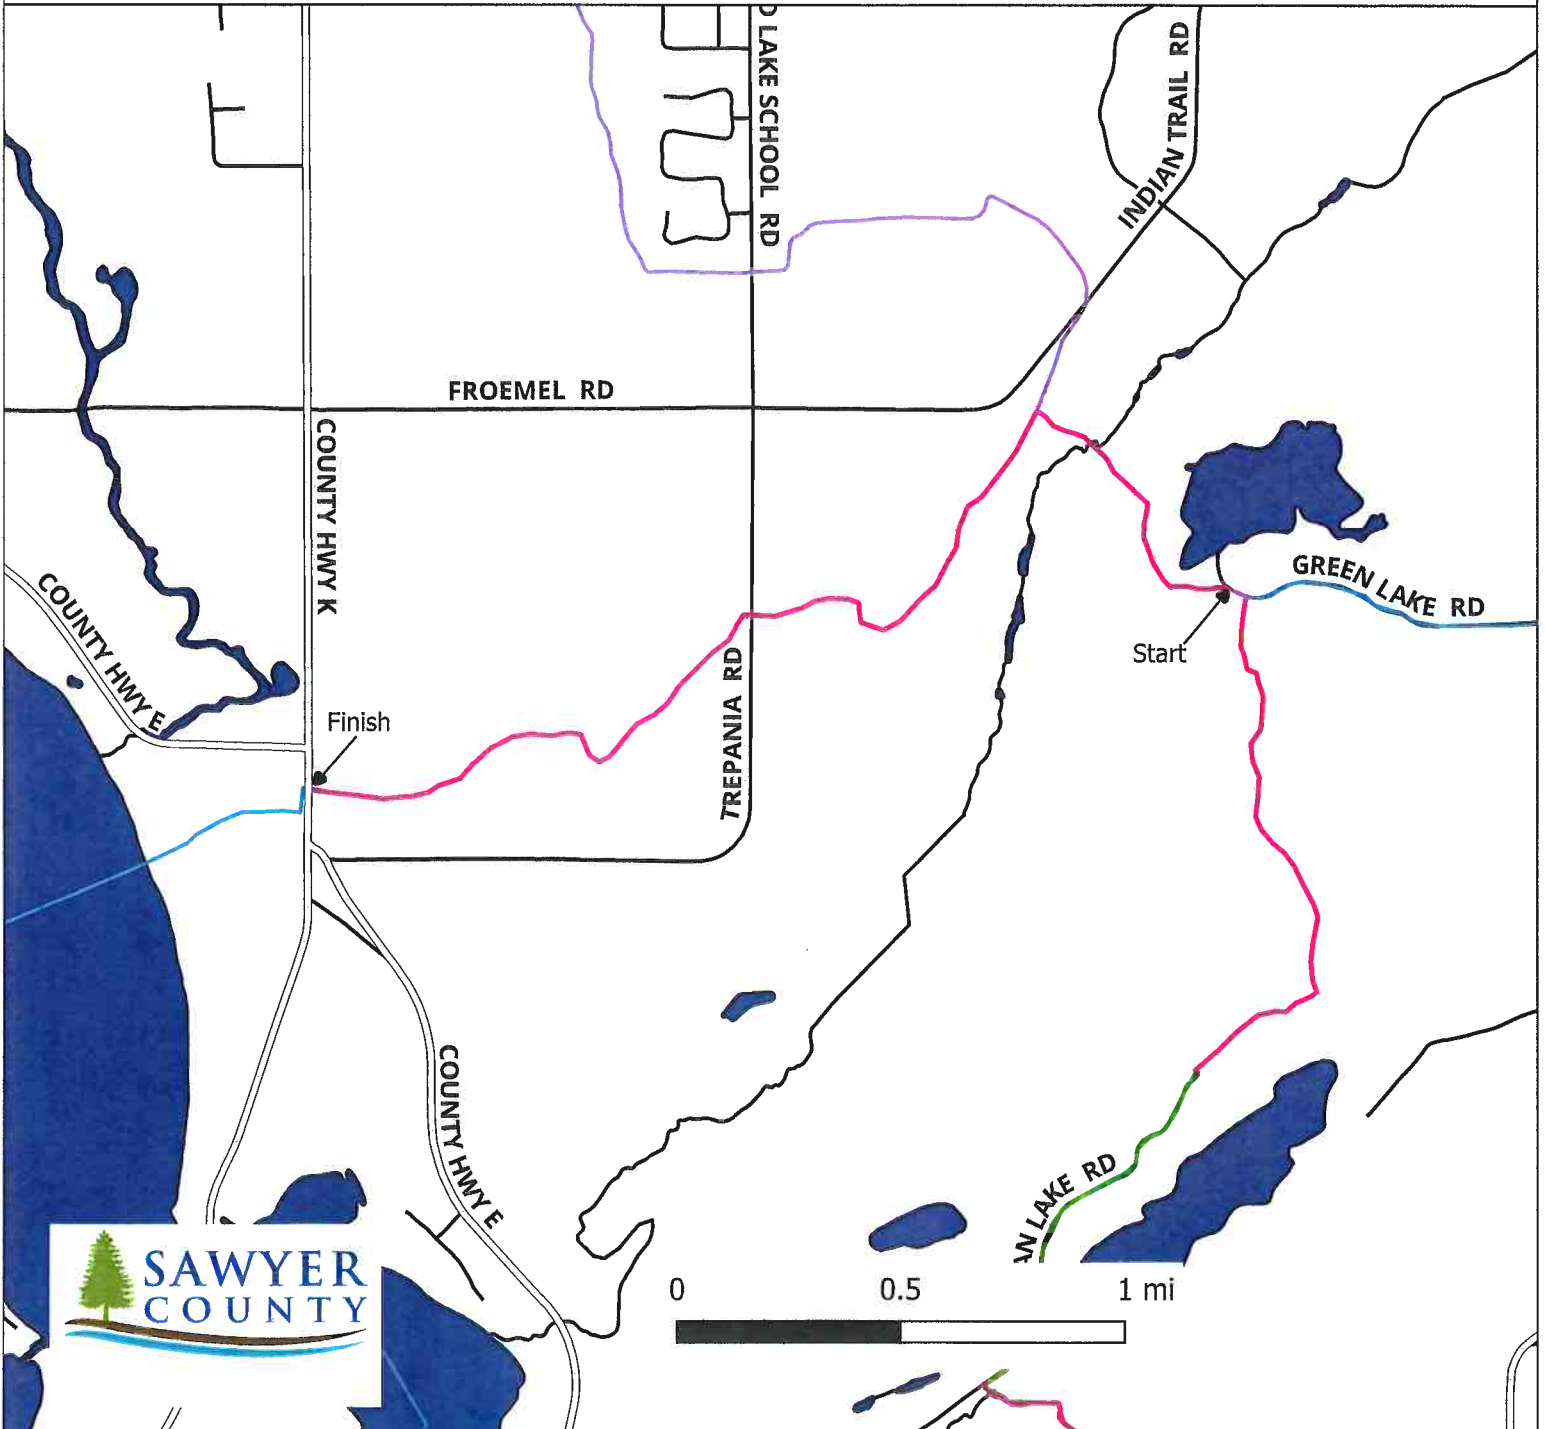

Trail 3

0 2 4 mi

Trail 3 New Maintenance Miles

Green Lake Rd. - Cty Hwy. K

Sawyer County, WI

T40N R8W

Legend

-  County Highways
-  New Miles
- Sawyer County Rec Trails
 -  ATV Route
 -  Dual Use Trail
 -  Snowmobile Trail
 -  Town Roads