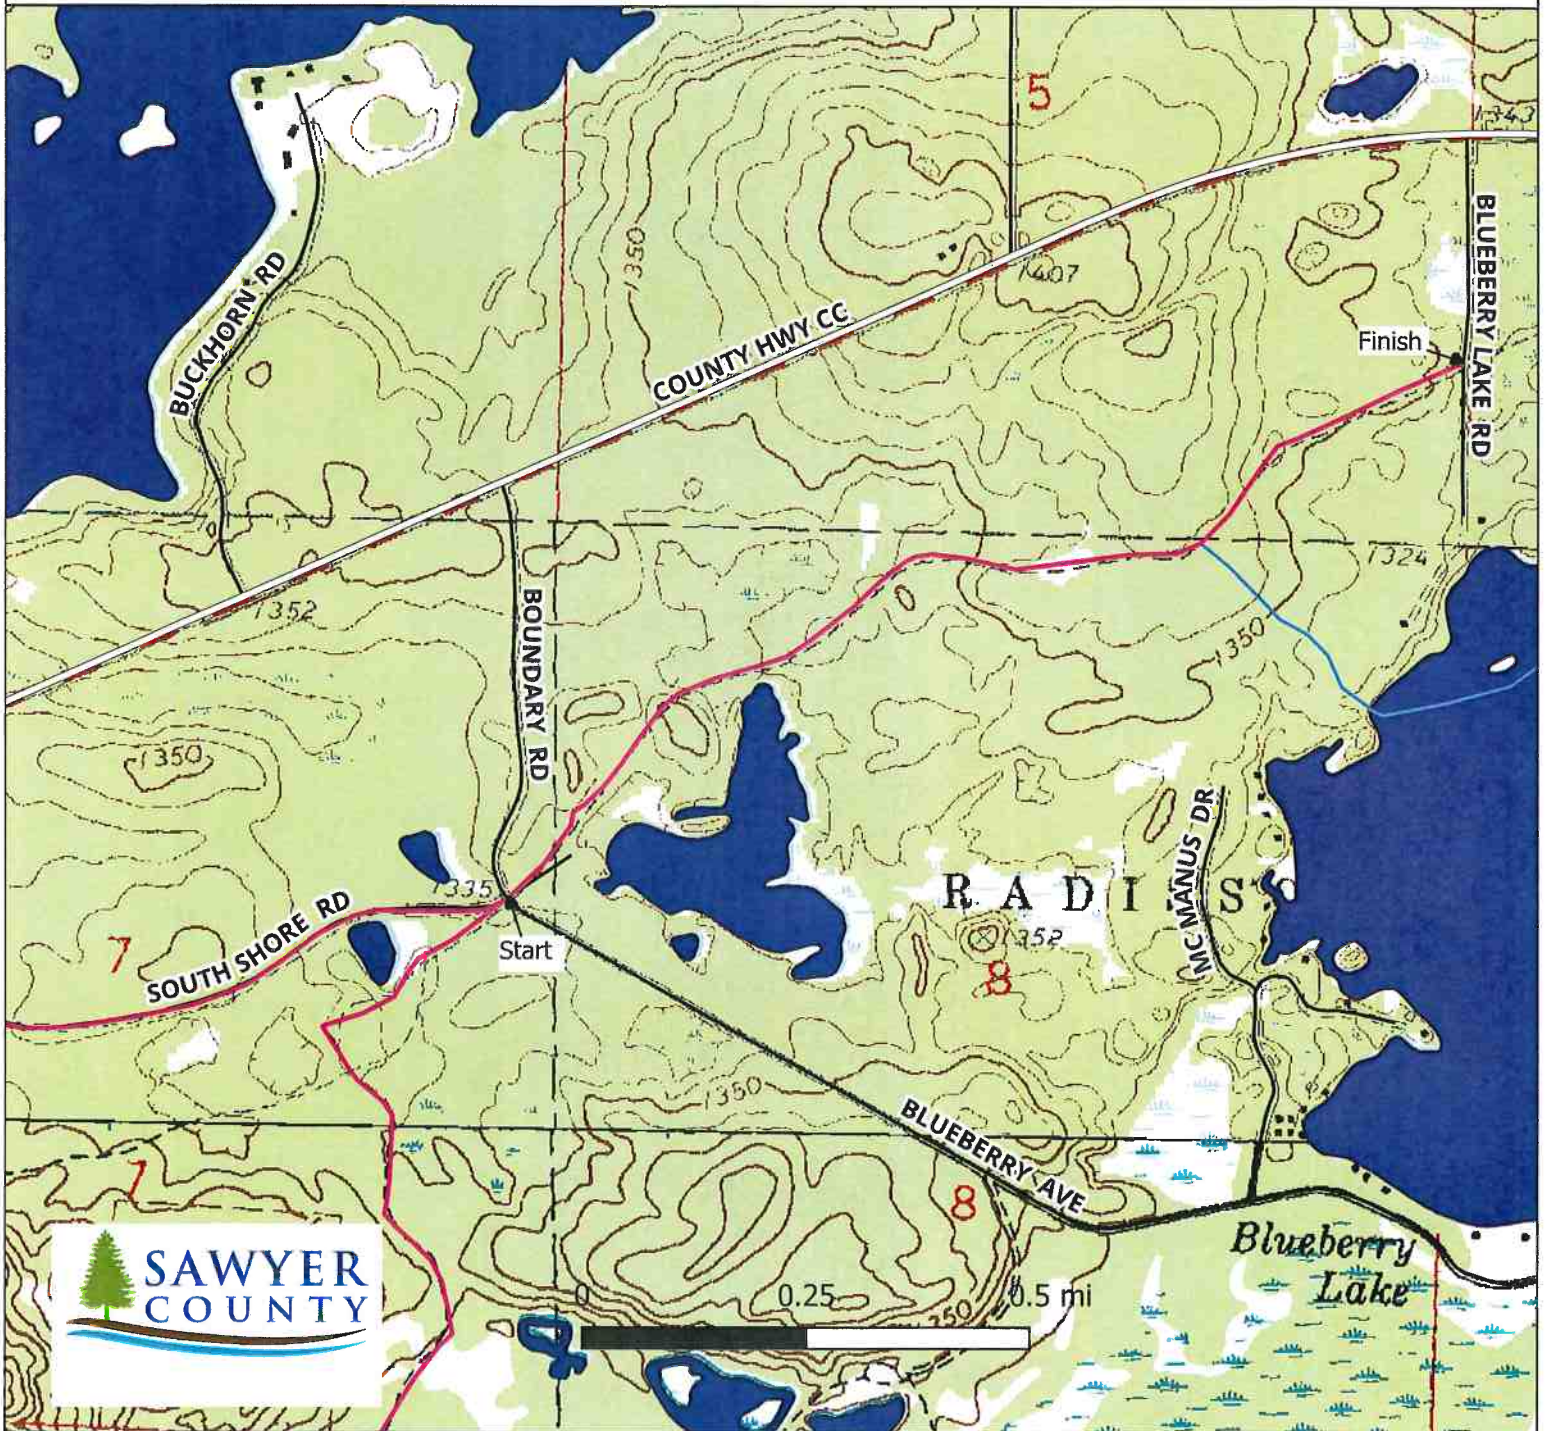

Trail 33 New Maintenance Miles Little Lake Rd. - Blueberry Lake Rd. Sawyer County, WI T39N R7W

Legend

— County Highways

— New Miles

Sawyer County Rec Trails

— ATV Route

— Dual Use Trail

— Snowmobile Trail

— Town Roads