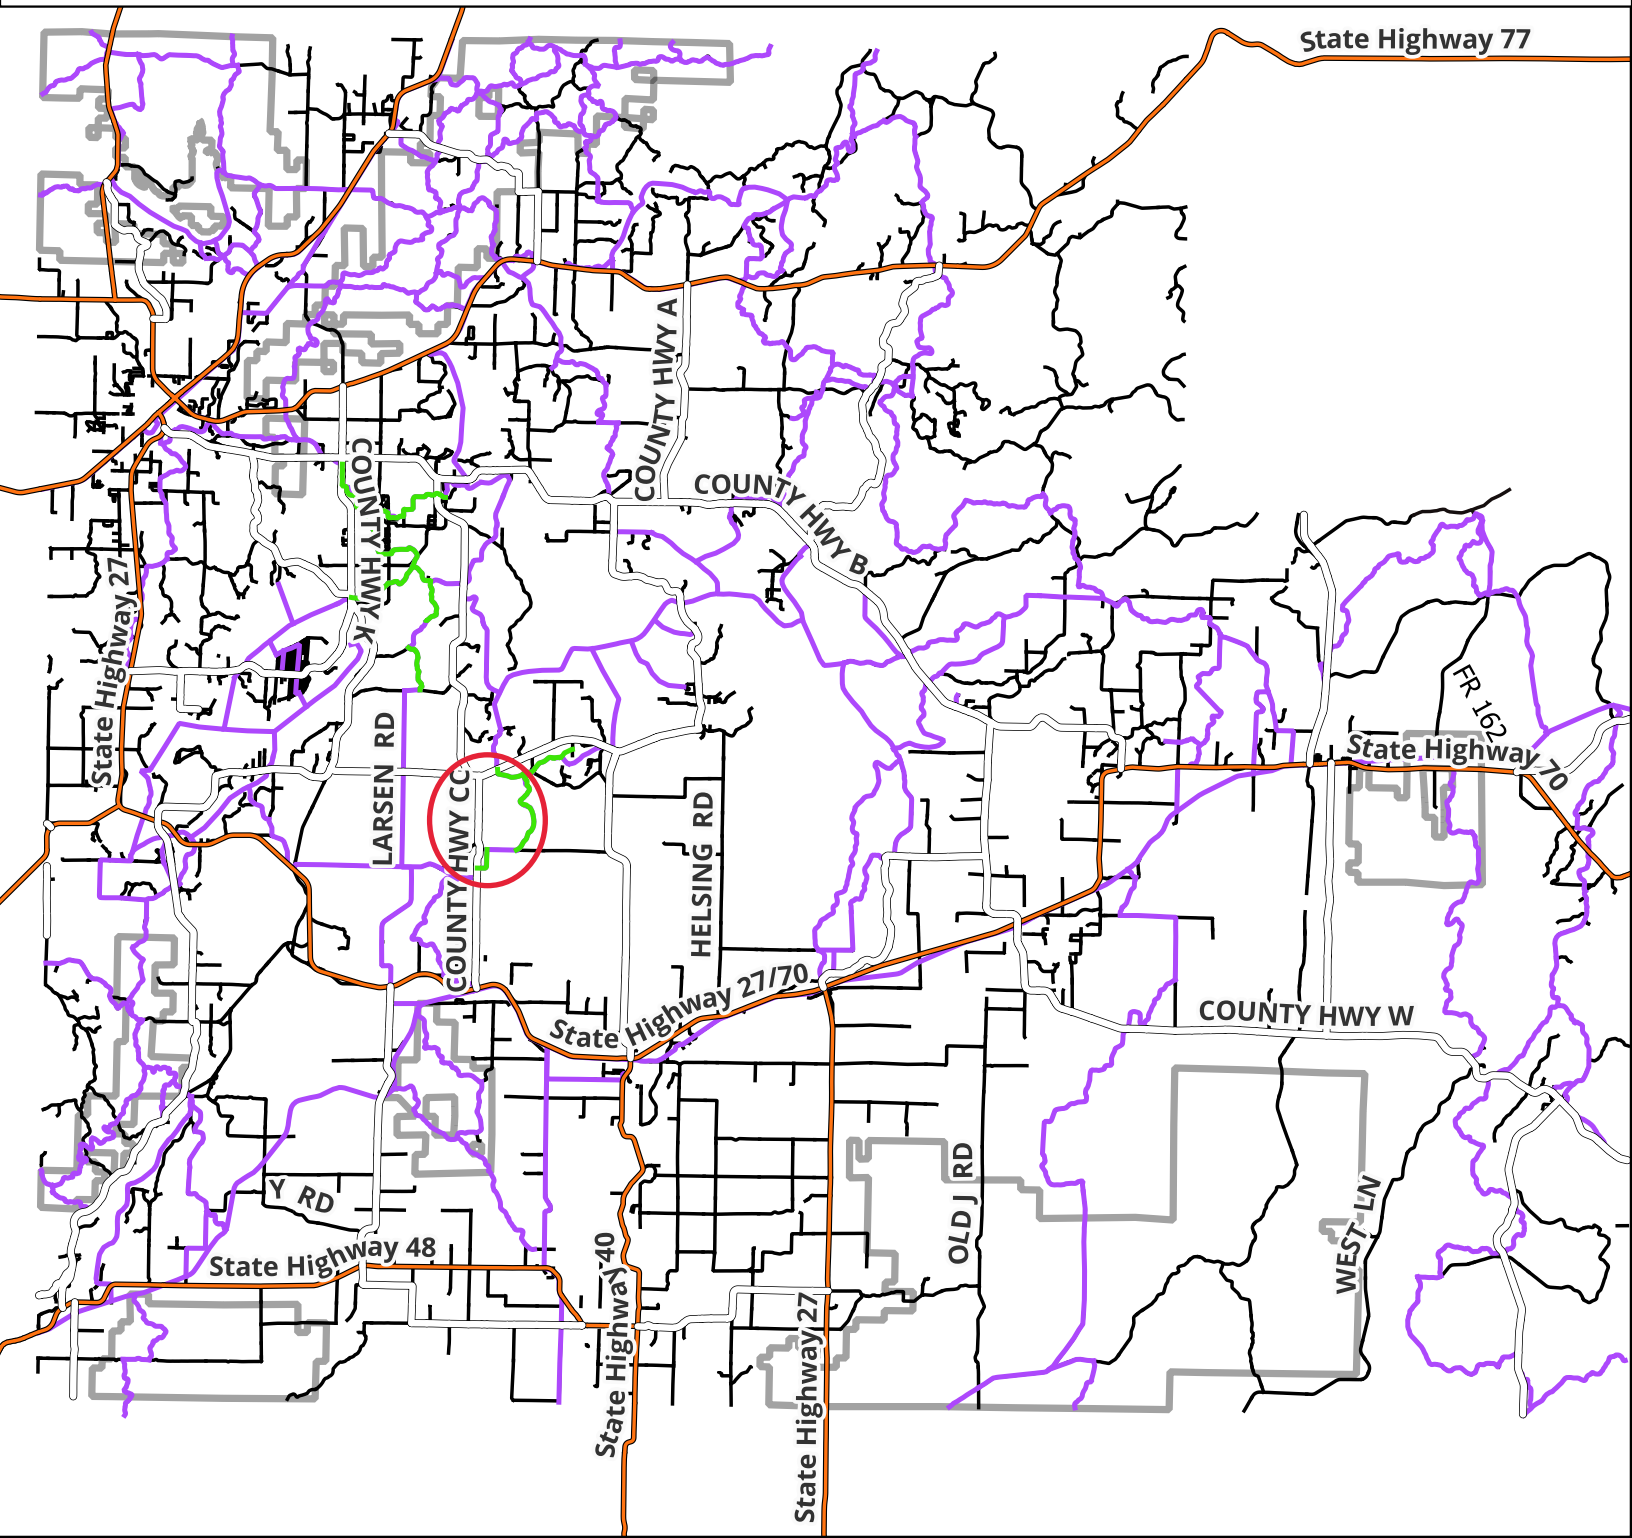

County Wide ATV New Miles Map

Sawyer County, WI

Legend

-  New Miles
-  Trail 9
-  County Highways
-  State Highways
-  Sawyer County ATV/Snowmobile Trails
-  Town Roads

0 2 4 mi

State Highway 77

State Highway 70