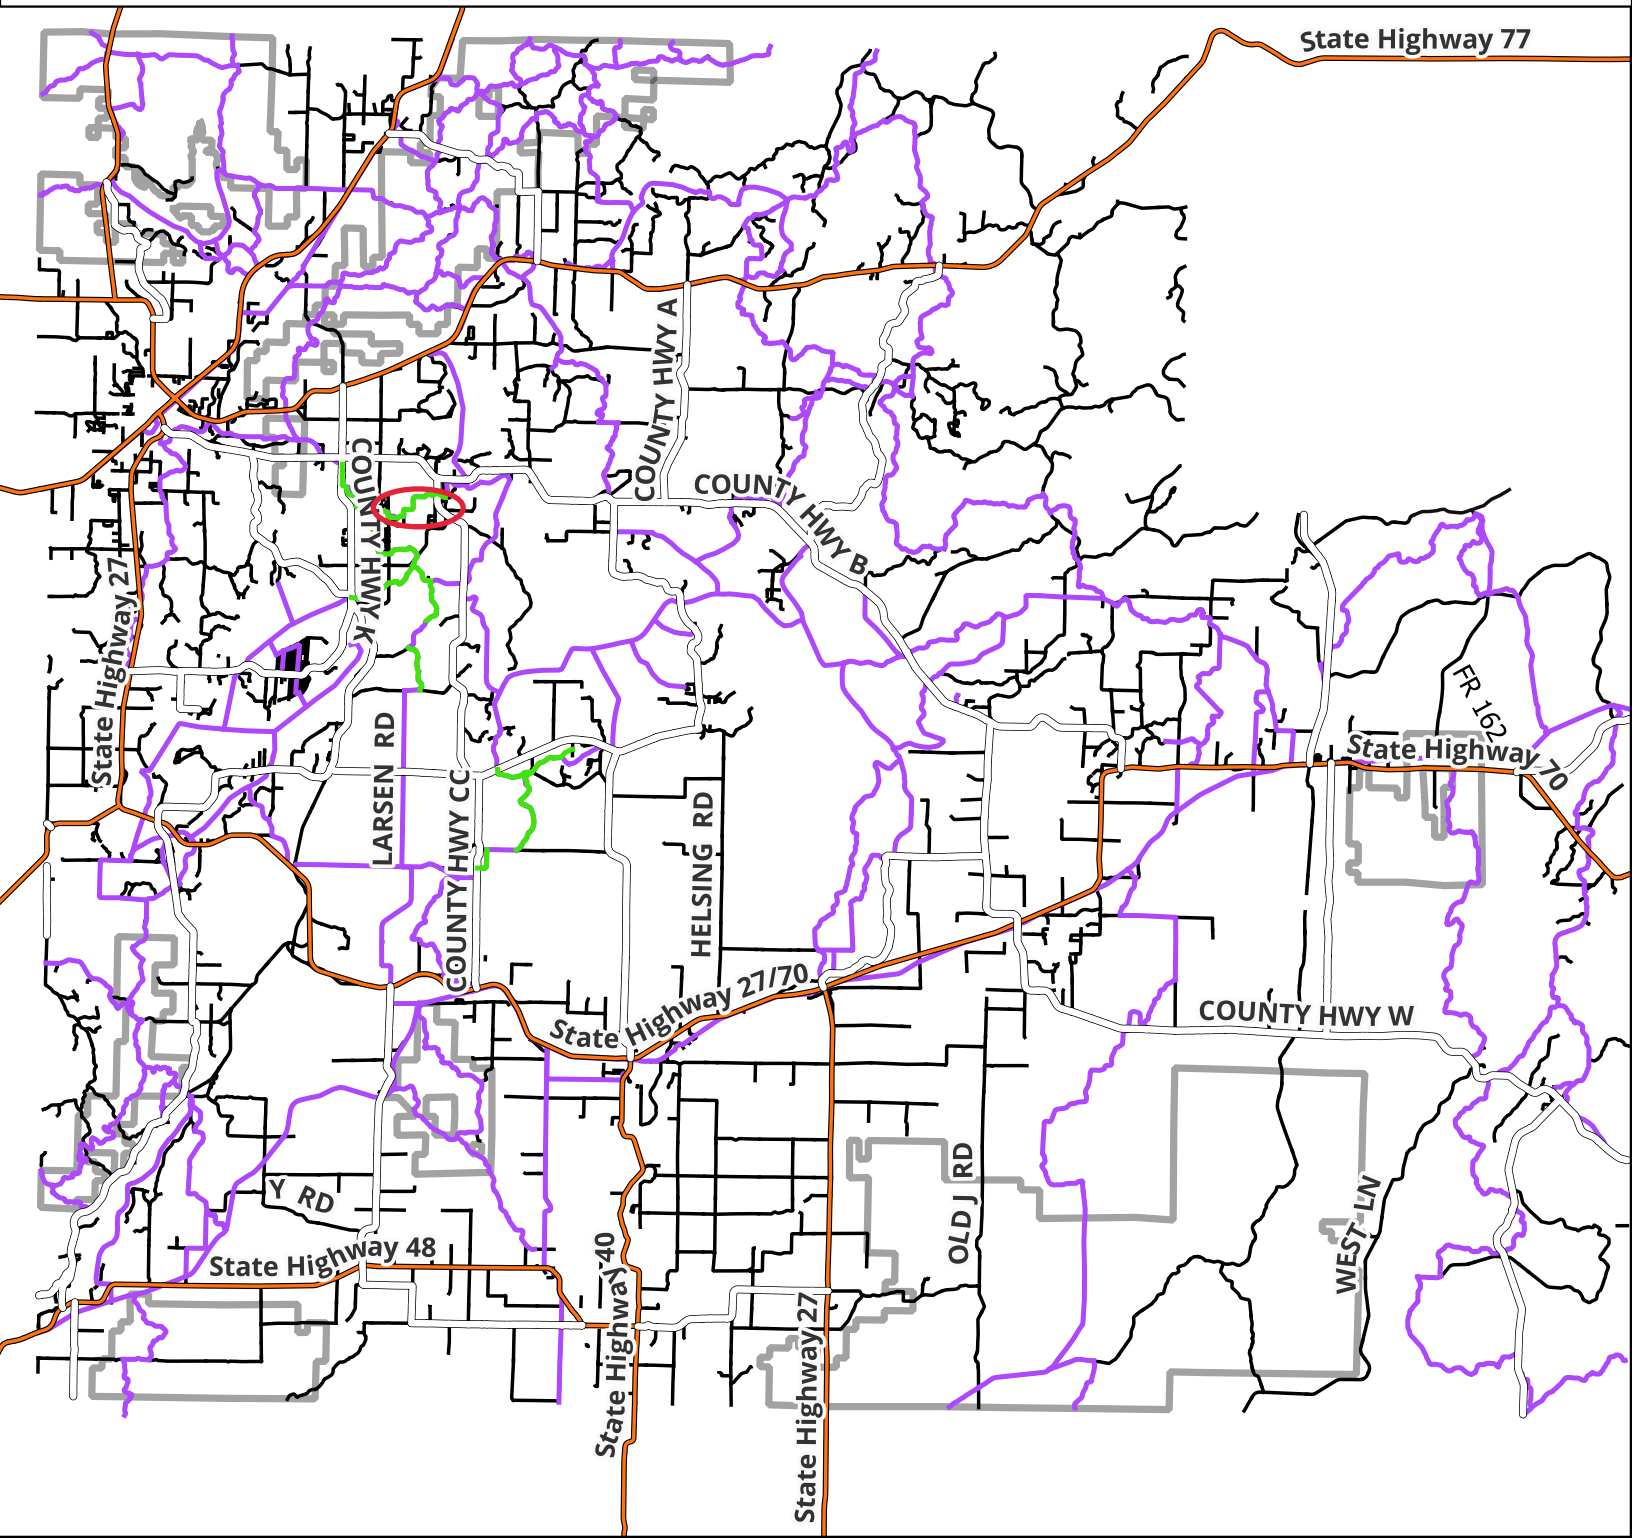

County Wide ATV New Miles Map Sawyer County, WI

Legend

- New Miles
- County Highways
- State Highways
- Sawyer County ATV/Snowmobile Trails
- Town Roads

Trail 29

0 2 4 mi