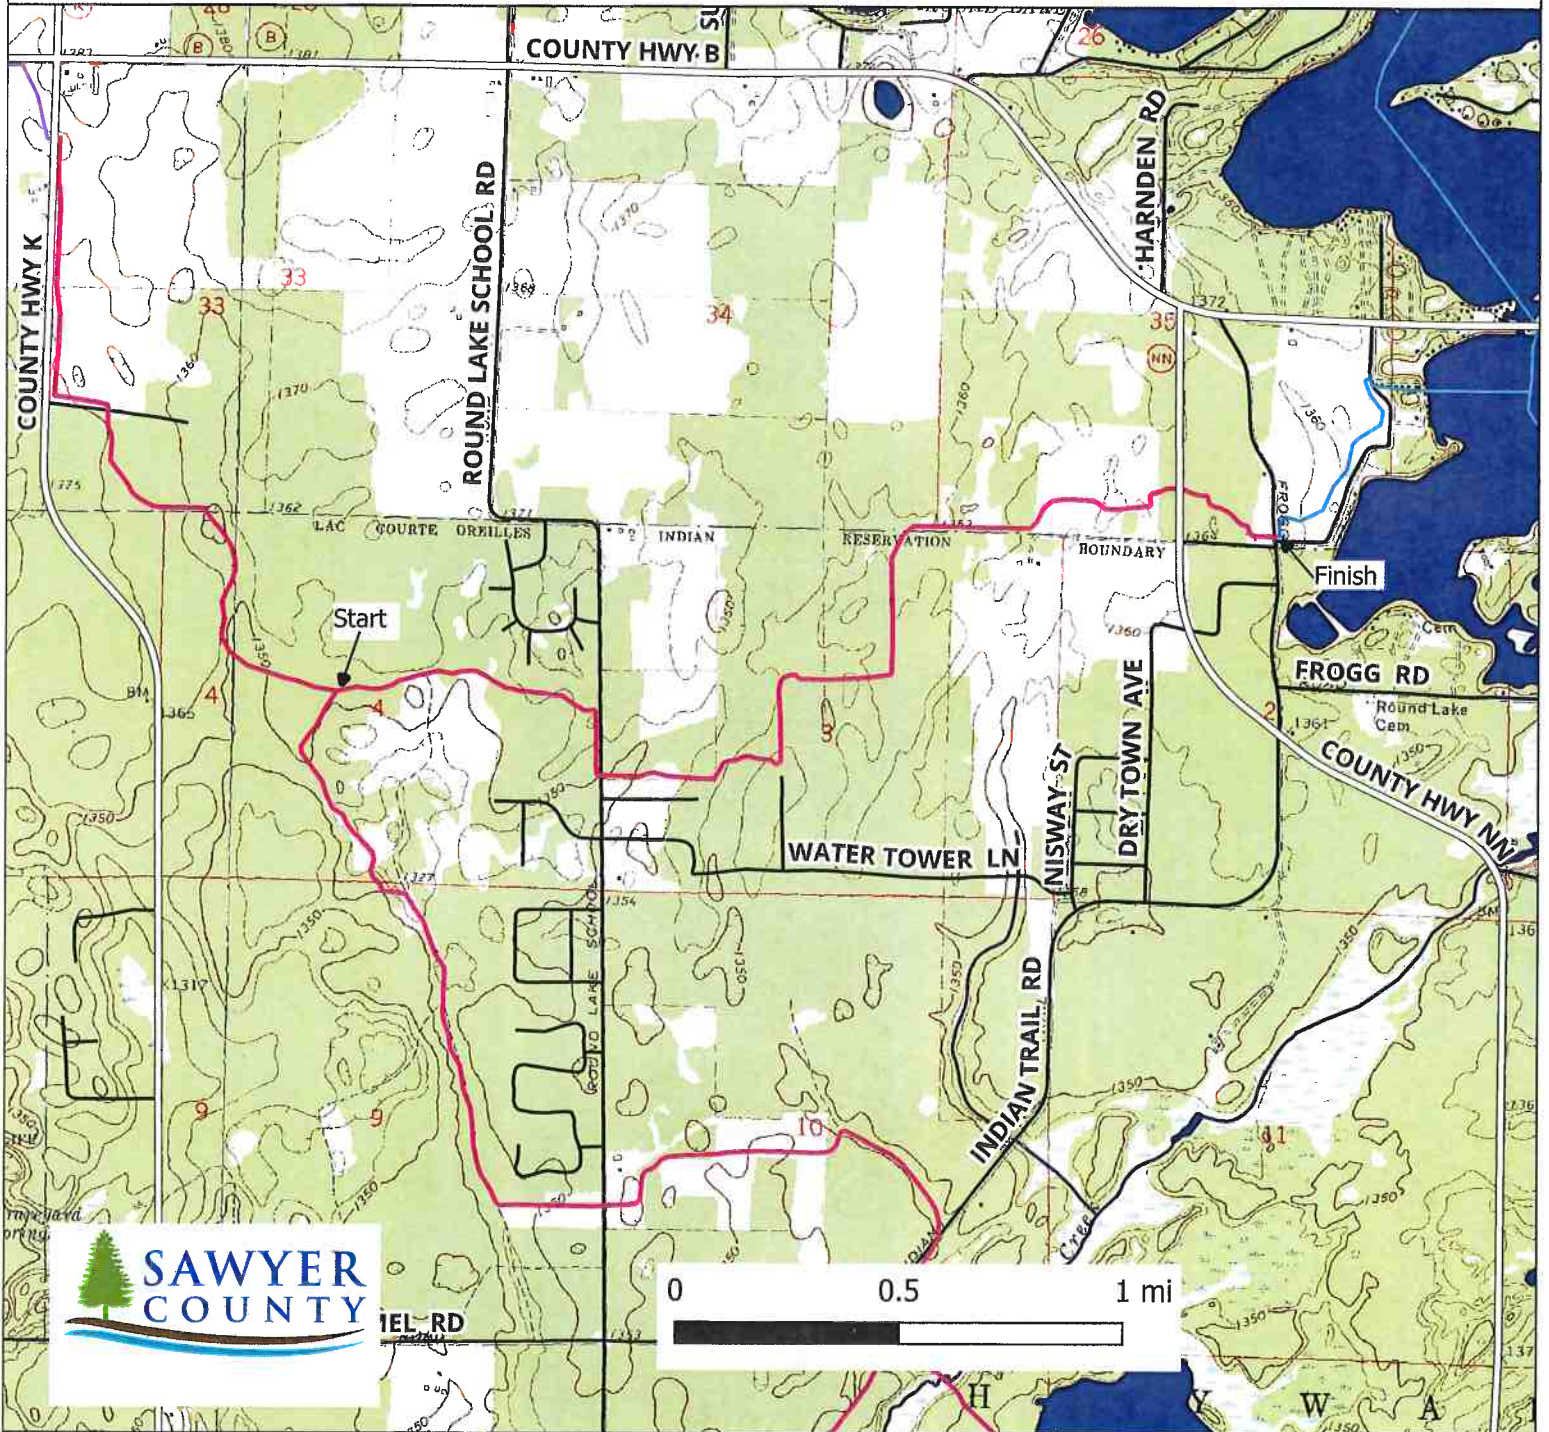

Trail 29 New Maintenance Miles

Trail 29/30 Intersection - Frogg Road

Sawyer County, WI

T40N R8W

Legend

- County Highways
- New Miles
- **Sawyer County Rec Trails**
- ATV Route
- Dual Use Trail
- Snowmobile Trail
- Town Roads